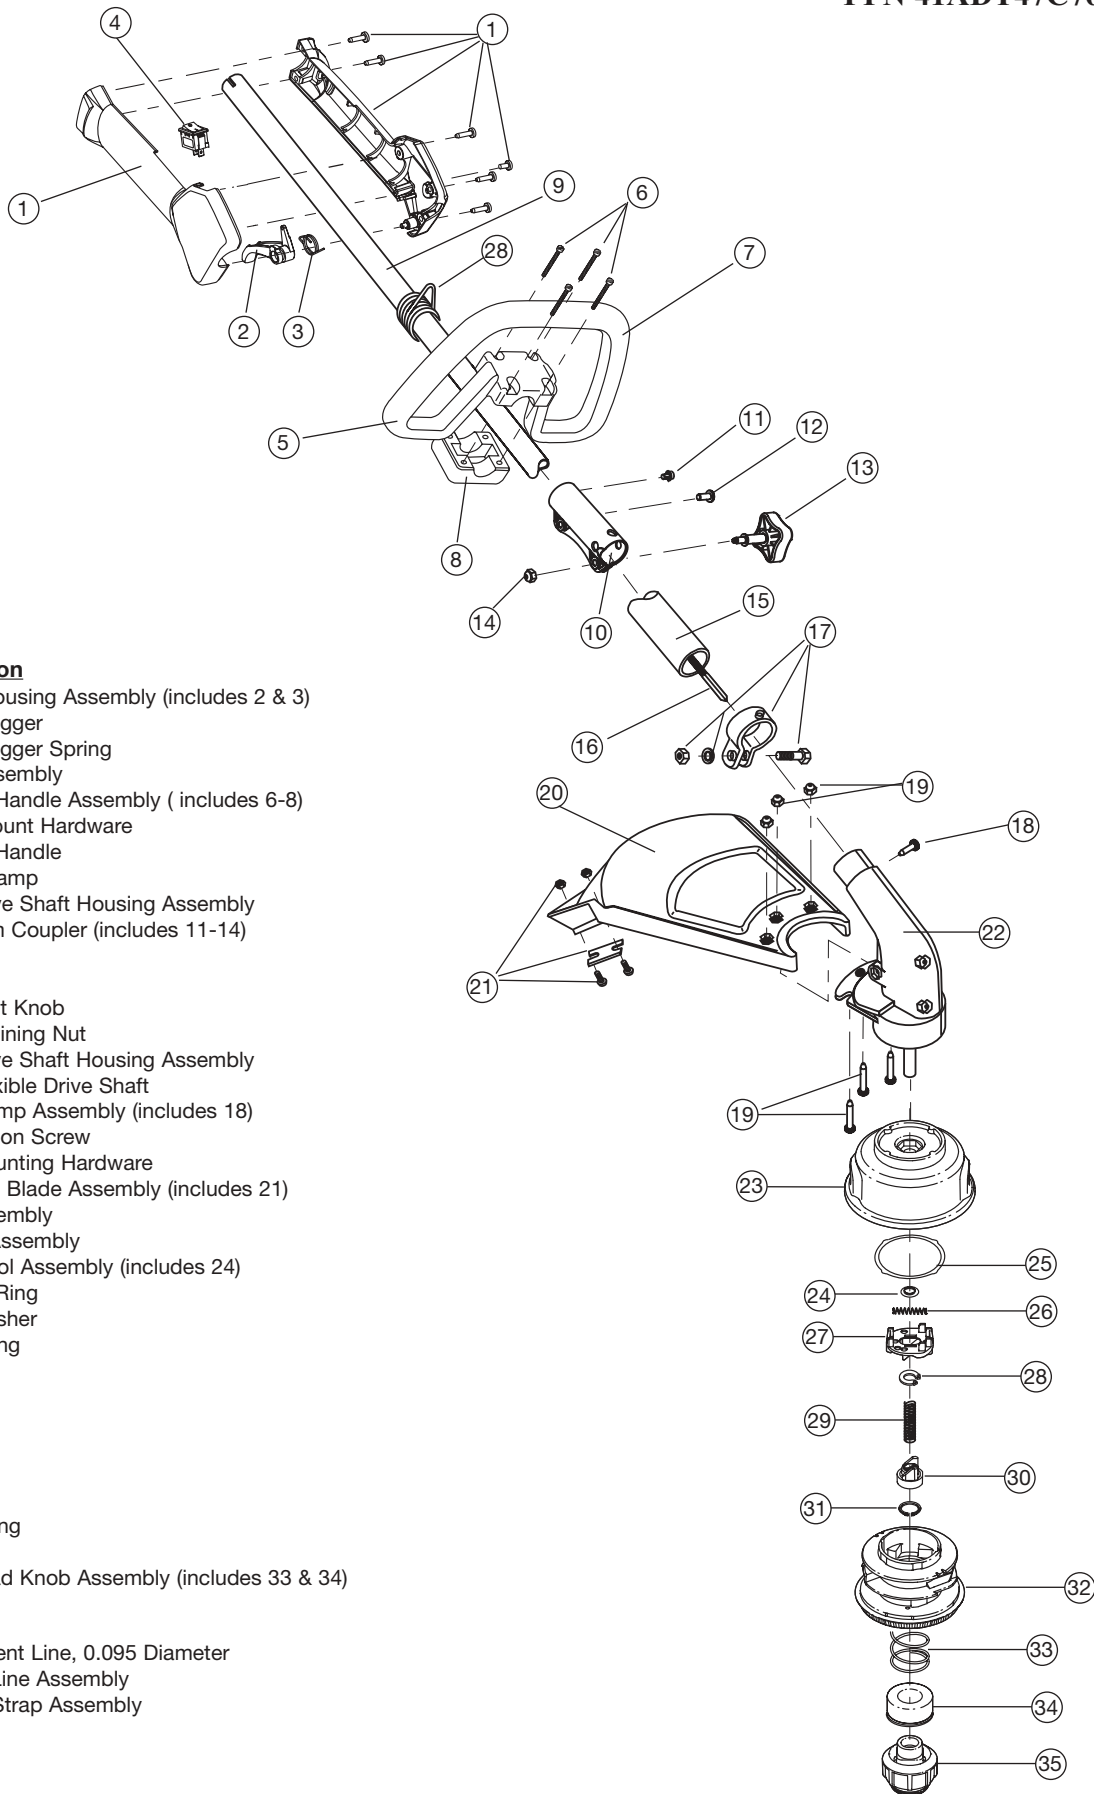

BOOM AND TRIMMER PARTS - MODEL TB475SS

4-CYCLE GAS TRIMMER

PPN 41ADT47C766

Item	Part No.	Description
1	753-04234	Throttle Housing Assembly (includes 2 & 3)
2	753-04119	Throttle Trigger
3	791-182690	Throttle Trigger Spring
4	791-182405	Switch Assembly
5	791-180869	Deluxe D-Handle Assembly (includes 6-8)
6	791-182870	Handle Mount Hardware
7	791-182167	Deluxe D-Handle
8	753-04503	Bottom Clamp
9	753-1247	Upper Drive Shaft Housing Assembly
10	753-1190	Split Boom Coupler (includes 11-14)
11	791-182057	Screw
12	791-181617	Bolt
13	791-181981	Adjustment Knob
14	791-181886	Knob Retaining Nut
15	791-182388	Lower Drive Shaft Housing Assembly
16	791-181166	Lower Flexible Drive Shaft
17	791-153597	Lower Clamp Assembly (includes 18)
18	791-145569	Anti-Rotation Screw
19	791-180547	Shield Mounting Hardware
20	753-1213	Shield and Blade Assembly (includes 21)
21	791-181823	Blade Assembly
22	791-181566	Gearbox Assembly
23	791-181457	Outer Spool Assembly (includes 24)
24	791-181458	Retaining Ring
25	791-181561	Thrust Washer
26	791-181459	Small Spring
27	753-04257	Slider
28	791-181532	E-Clip
29	791-181531	Spring
30	791-181462	Plunger
31	791-181463	C-Clip
32	791-181464	Inner Reel
33	791-181465	Large Spring
34	791-181467	Foam Seal
35	791-181468	Bump Head Knob Assembly (includes 33 & 34)