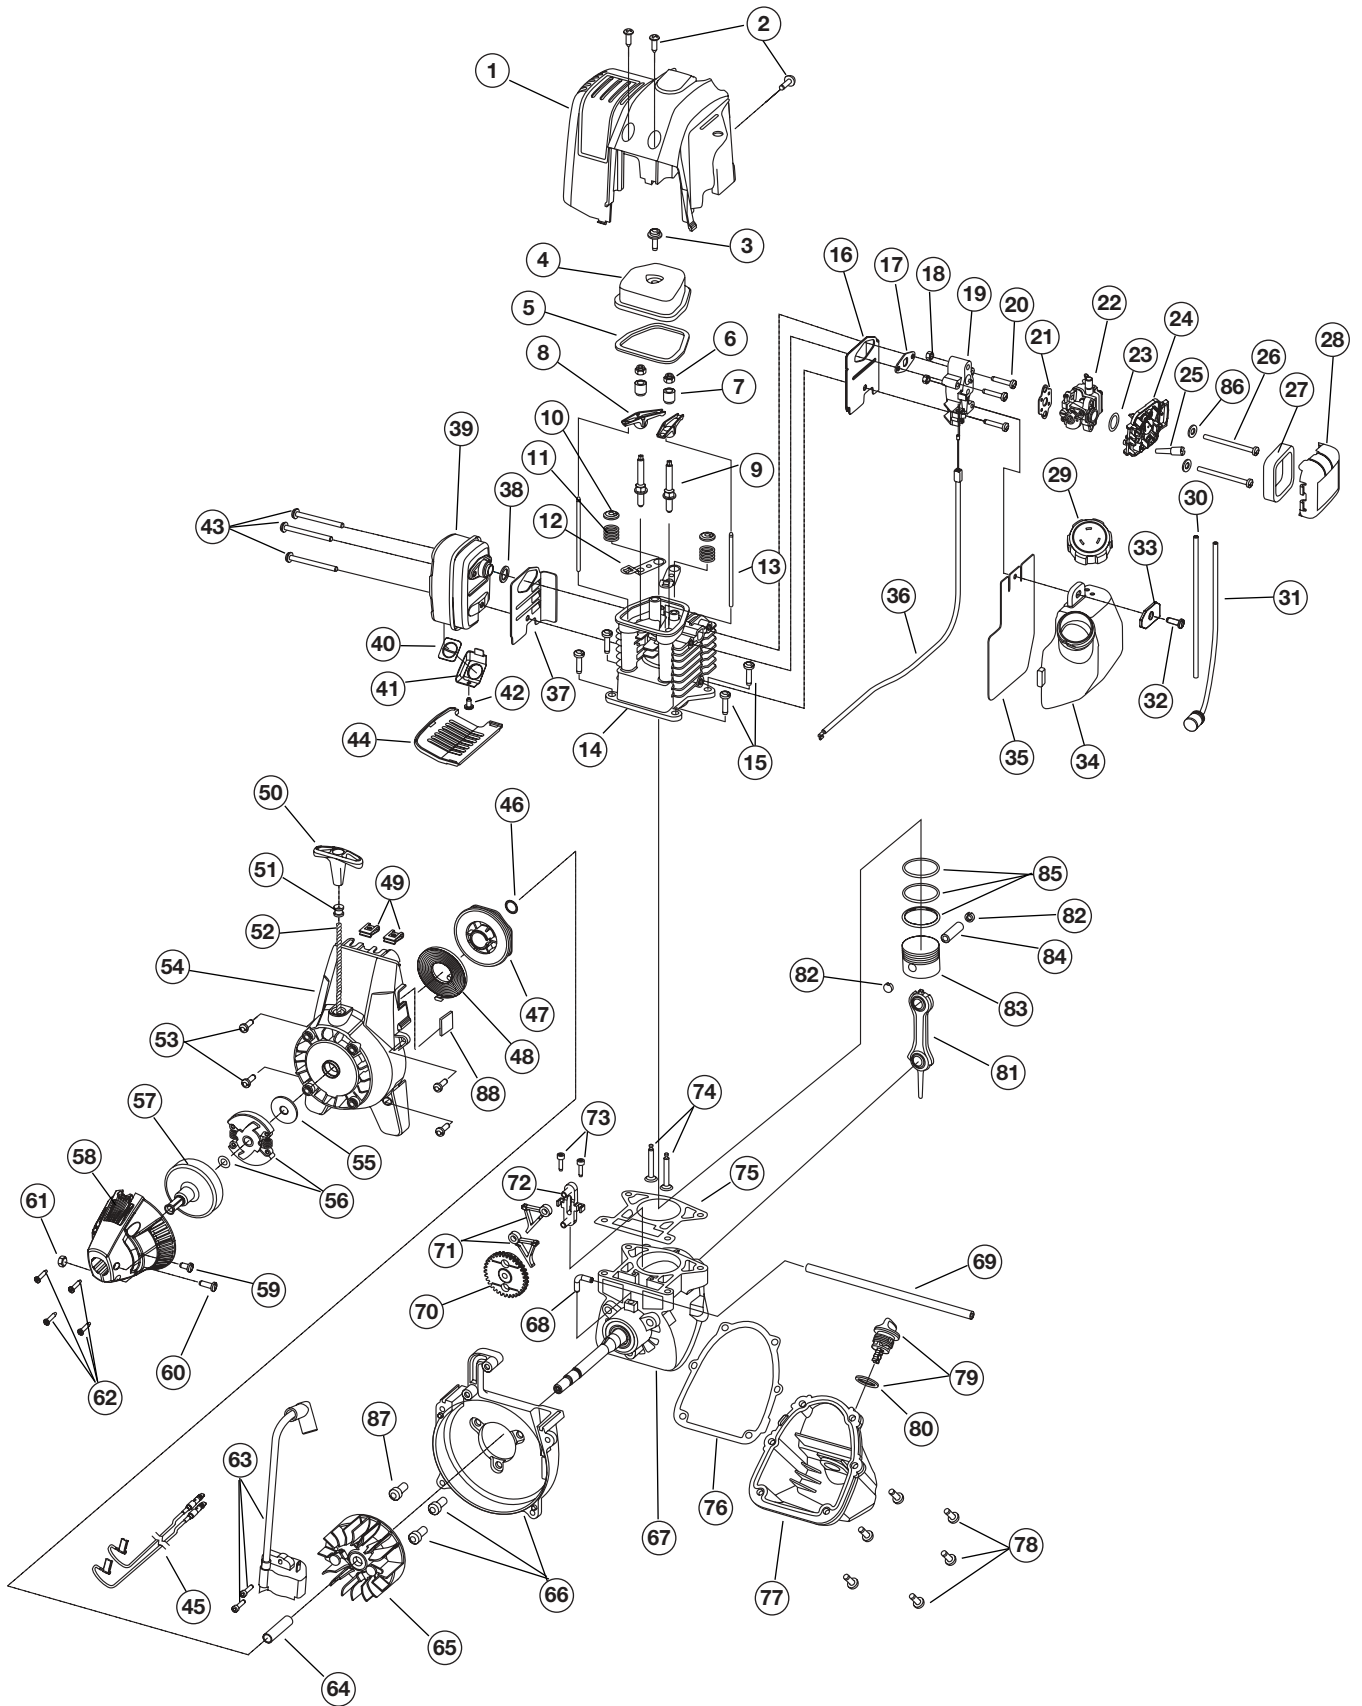

**ENGINE PARTS - MODELS TB475SS
4-CYCLE GAS TRIMMER
PPN 41ADT47C766**

ENGINE PARTS - MODELS TB475SS

4-CYCLE GAS TRIMMER

PPN 41ADT47C766

<u>Item</u>	<u>Part No.</u>	<u>Description</u>	<u>Item</u>	<u>Part No.</u>	<u>Description</u>
1	753-04083	Engine Cover	46	791-181247	Palnut
2	791-182339	Engine Cover Screws	47	753-1199	Recoil Pulley
3	791-181025	Valve Cover Screw	48	753-04286	Recoil Spring
4	791-182098	Valve Cover	49	791-182366	Nut Clip
5	791-182099	Valve Cover Gasket	50	791-181079	Pull Handle
6	791-182340	Rocker Adjustment Nut	51	791-611061	Rope Guide
7	791-182101	Rocker Arm Pivot	52	791-613103	Rope
8	791-182100	Rocker Arm	53	791-181020	Starter Housing Screw
9	791-182341	Rocker Arm Stud	54	753-1237	Starter Housing Assembly (includes 46-52)
10	791-182103	Valve Spring Retainer	55	791-182368	Clutch Washer
11	791-181038	Valve Spring	56	753-1238	Clutch with Spacer
12	791-182102	Push Rod Guide	57	791-153592	Clutch Drum
13	791-181033	Push Rod	58	753-1239	Clutch Cover
14	791-182745	Cylinder Head (includes 9 & 12)	59	791-145569	Anti-Rotation Screw
15	791-182344	Cylinder Screw	60	753-1240	Screw
16	791-182345	Intake Baffle	61	753-1241	Nut
17	791-182749	Carburetor Mount Gasket	62	791-181345	Clutch Cover Screws
18	791-181034	Nut	63	753-04298	Ignition Module with Screws
19	791-182347	Carburetor Mount (includes 18)	64	791-181065	Spacer
20	791-182348	Carburetor Mount Screw	65	753-04299	Flywheel
21	791-182732	Carburetor Gasket	66	791-182743	Shroud Assembly w/Screws
22	753-04296	Carburetor with Primer	67	791-182376	Crankcase Assembly (includes 68 & 69)
23	791-181751	O-Ring, Carburetor	68	791-182375	90° Elbow
24	753-04305	Air Filter/Choke Cover Assembly (includes 27)	69	791-182379	Breather Hose
25	791-182097	Breather Tube	70	791-181015	Cam Gear
26	791-181750	Air Filter Mounting Screw	71	753-1242	Cam Follower Set
27	791-181757	Air Filter	72	791-181013	Cam Bracket
28	753-04316	Air Filter Cover	73	791-181012	Cam Bracket Screw
29	753-1229	Fuel Cap	74	791-181040	Valves, Intake and Exhaust
30	791-182352	Fuel Return Line	75	791-182374	Cylinder Gasket
31	791-182353	Fuel Pick-Up Line with Filter	76	791-181018	Oil Pan Gasket
32	791-181080	Screw	77	791-182377	Oil Pan (includes 76 & 78)
33	791-182354	Washer	78	791-181020	Oil Pan Screws
34	753-1230	Fuel Tank Assembly (includes 29-31)	79	753-04041	Dipstick Assembly
35	791-182356	Fuel Tank Shield	80	791-182290	O-Ring
36	753-04297	Throttle Cable	81	791-181009	Connecting Rod
37	791-182358	Muffler Baffle	82	791-181008	Wrist Pin Button
38	791-181048	Muffler Gasket	83	753-1243	Piston
39	791-182359	Muffler (includes 38, 40-42)	84	791-181006	Wrist Pin
40	791-180890	Spark Arrestor Screen	85	791-182295	Piston Ring Set
41	791-181045	Screen Cover	86	791-182409	Washer
42	791-181046	Screw	87	791-181861	Screw
43	791-182361	Muffler Mounting Screw	88	791-182537	Grommet
44	753-04092	Muffler Cover	*	791-180852B	Spark Plug
45	791-182804	Switch Wire Assembly	*	753-1245	Short Block Assembly (includes 3-15, 66-85)
			*	791-180142	Starter Pawl Repair Kit
			*	791-182156	Carburetor Repair Kit
			*	753-1248	Gasket Diaphragm Repair Kit
			*		Parts not shown