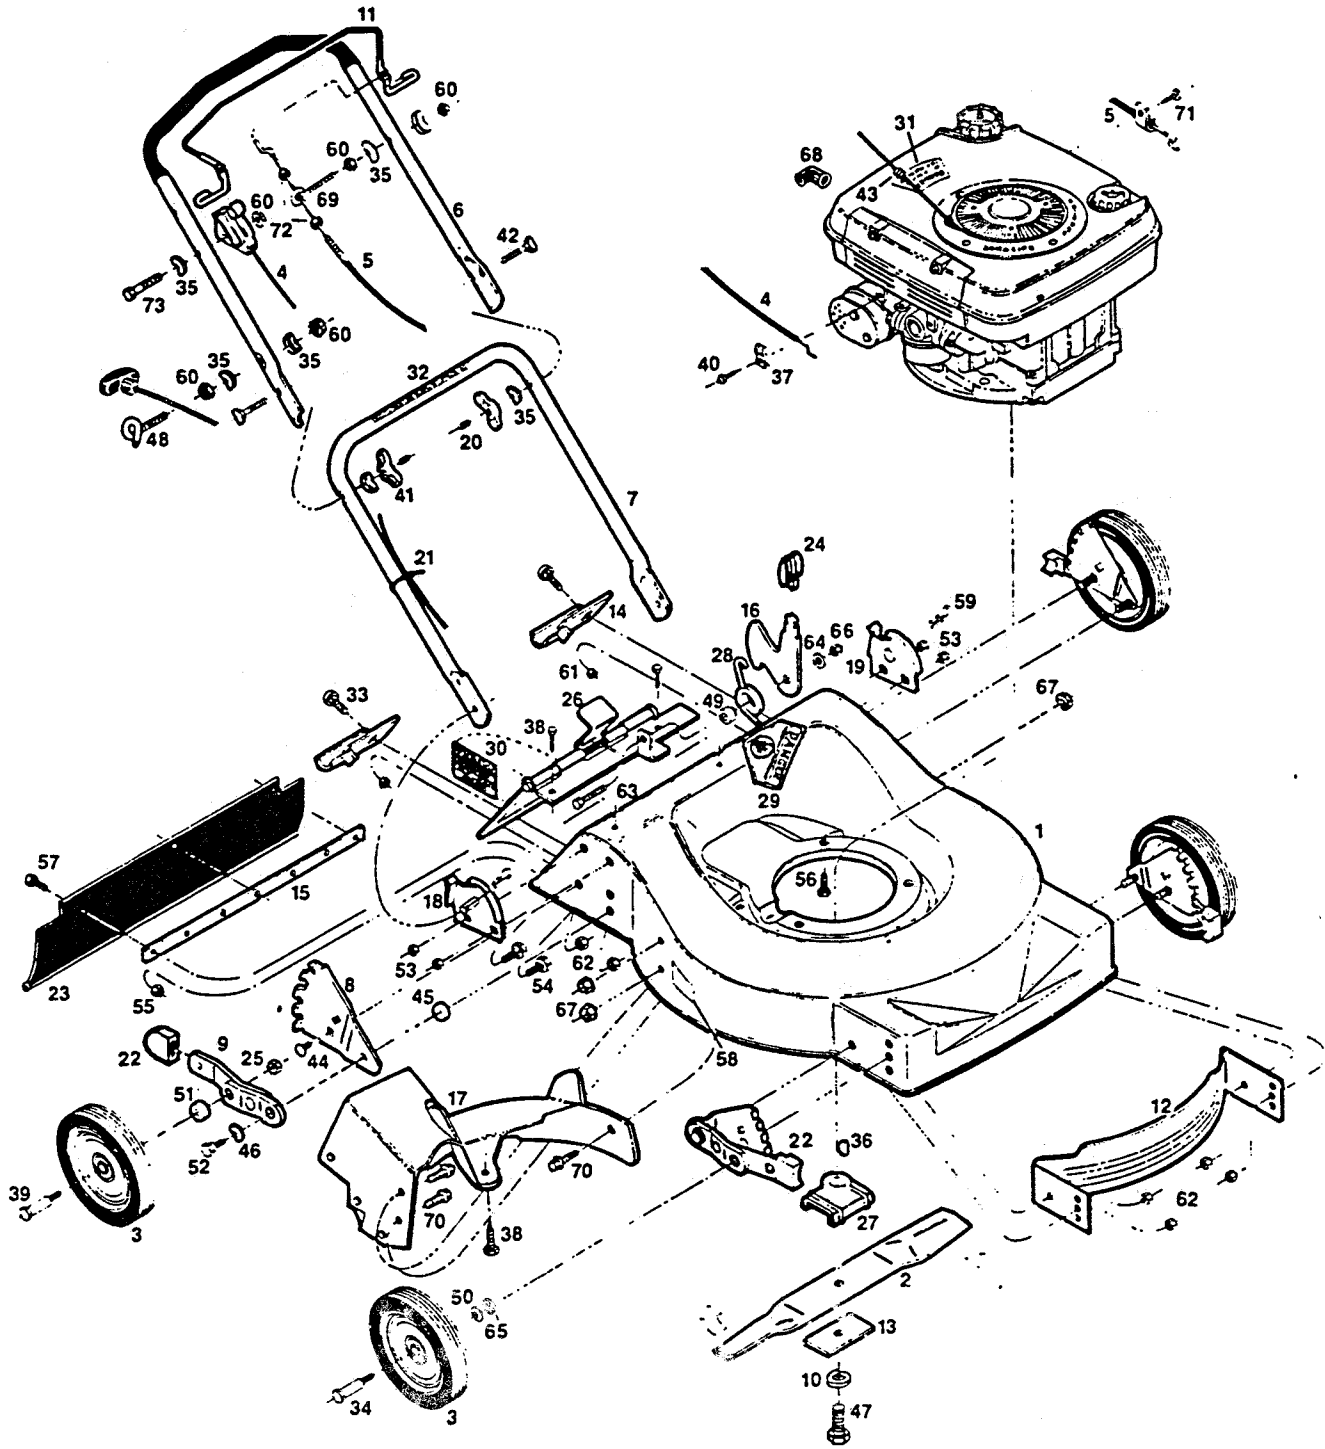

MODEL: W82L
21" CUT REAR-BAGGING ROTARY MOWER
Grass Catcher Assembly Included, see p. 77
Grass Catcher: P/N 160986
Repl. Bag: P/N 160895
Mulching Kit: P/N 394270

S/N 237578
P/L 082541
O/M 187690
E/M 183087

MODEL: W82L
21" CUT REAR-BAGGING ROTARY MOWER
Grass Catcher Assembly Included, see p. 77
Grass Catcher: P/N 160986
Repl. Bag: P/N 160895
Mulching Kit: P/N 394270

Index No.	Part No.	Description	Index No.	Part No.	Description
1	013391	Deck 21"	38	150623	Screw-Hex Head Sheet Metal #10x5/8
2	030338	Blade 21" Offset	39	156133	Shoulder Bolt-Wheel Rear
3	041392	Wheel 8x1.75	40	151613	Bolt-Hex Head SEMS 10-32x3/8
4	051227	Control-Throttle w/Cable	41	151795	Wing Nut 5/16-18
5	051524	Cable-Engine/Blade Control*	42	151936	Bolt-Curved Head Crg 5/16-18x2 1/4
6	071159	Handle Upper	43	152074	Rope Stop
7	071449	Handle Lower	44	152405	Bolt-Carriage 3/8-16x3/4
8	090589	Back Plate-Height Adjuster	45	156182	Washer-Plastic-Height Adjuster
9	091033	Wheel Arm Assembly	46	152421	Washer-Spring-Height Adjuster
10	156919	Lockwasher-3/8 H.D.	47	157255	Bolt-Blade 3/8-24x1
11	109298	Bail-Engine/Blade Control*	48	152371	Eyebolt-Rope Guide
12	105825	Baffle-Front	49	152637	Spacer-Catcher Latch
13	106005	Blade Washer	50	715607	Washer-Belleville
14	109546	Catcher Frame Bracket	51	152686	Spacer-Rear Wheel
15	109496	Trailing Shield Mounting Strip*	52	156125	Shoulder Bolt-Height Adjuster
16	108324	Catcher Latch	53	310151	Locknut-5/16-18 Nylock
17	127191	Baffle Assembly	54	450346	Bolt-Hex 5/16-18x3/4
18	097162	Handle Bracket-Right Hand	55	452318	Nut- #10-24 Hex Nylon Insert
19	097170	Handle Bracket-Left Hand	56	457168	Bolt-3/8-16x7/8 Thread Forming
20	110064	Bolt Cap-Plastic	57	458687	Bolt-Hex Head #10-24x1/2
21	110379	Cable Tie	58	714170	Decal-Model Number
22	111540	Plastic Tip-Height Adjuster	59	715011	Hairpin Cotter
23	111625	Trailing Shield-Plastic*	60	715037	Locknut 1/4-20 Keps
24	111724	Knob-Catcher Latch	61	715078	Nut-1/4-20 Flange Whiz
25	715524	Nut-3/8-16 Lock	62	451492	Nut-3/8-16 Top Lock Flange
26	126839	Door Assembly*	63	715292	Bolt-Hex Head 1/4-20x1
27	126466	Blade Adapter	64	715300	Washer-1/4
28	133371	Torsion Spring-Catcher Latch	65	156877	Washer-3/8
29	143115	Decal-Danger*	66	715508	Locknut 1/4-20 Top
30	002451	Decal-Door Caution*	67	451419	Locknut 1/4-20 Flanged Top
31	001206	Decal-Blade Warning*	68	110833	Spark Plug Cover
32	144899	Decal-Starting Instructions	69	155234	Eyebolt-1/4-20x2 1/4
33	150011	Bolt-Carriage 1/4-20x5/8 Gr.5	70	156851	Bolt-1/4-20x3/8 Shaved Head
34	150730	Shoulder Bolt-Wheel Front	71	156869	Screw-#10-32x3/8
35	150201	Washer-Curved 5/16	72	152223	Nut-5/16-24 Jam
36	150276	Woodruff Key No. 6	73	450379	Bolt-1/4-20x1 3/4 Hex
37	150318	Cable Clamp			

- When servicing this unit use only genuine General Power OEM replacement parts that are specifically designed and engineered for this particular model.
- Do not operate unit unless all parts are properly attached and in good working order.
- Parts are right or left hand as viewed from the operator's position.
- Specifications are subject to change without notice.