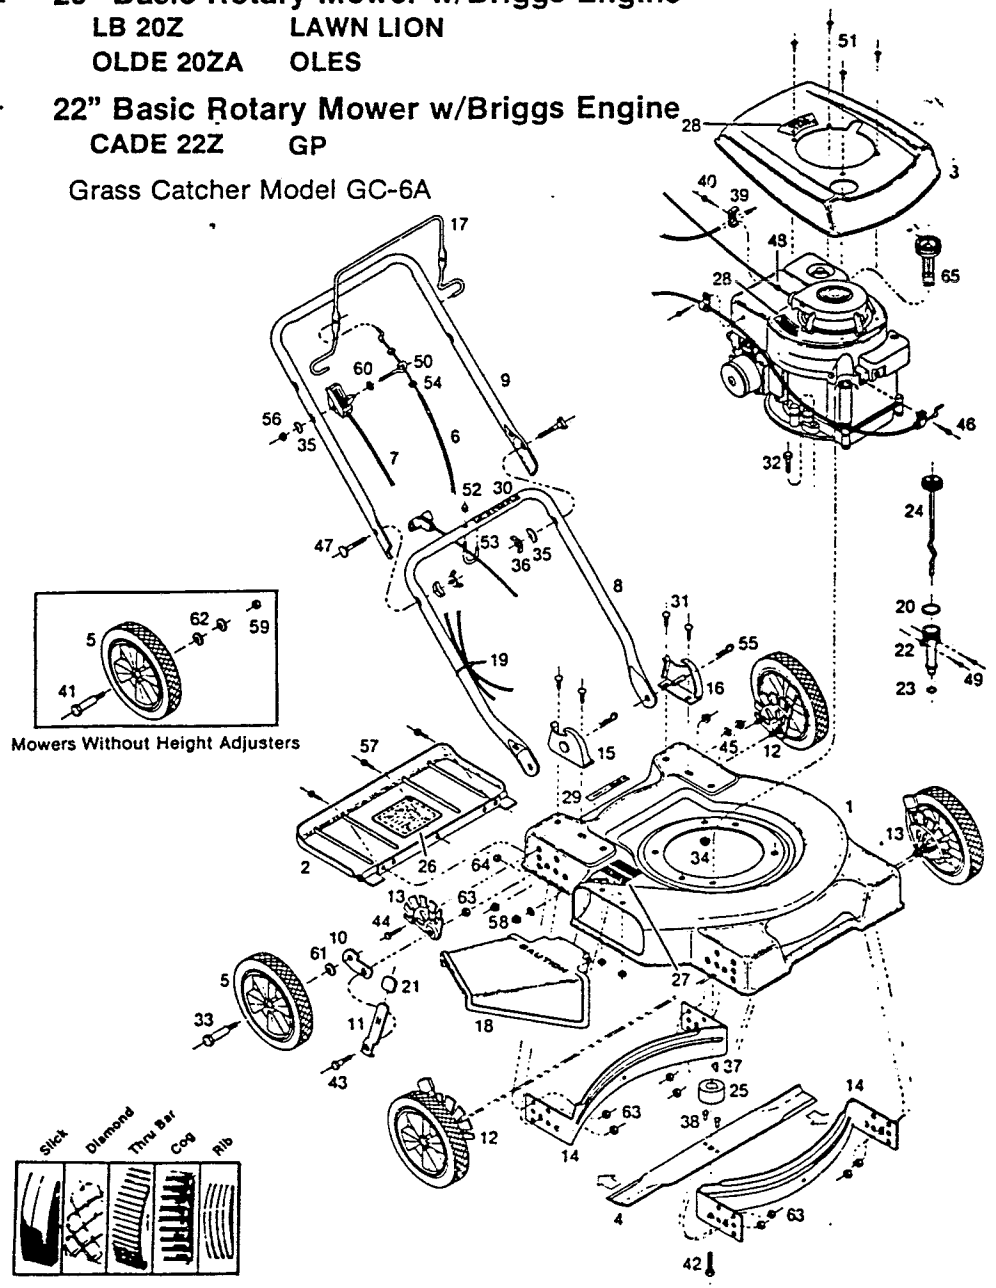

Grass Catcher Model GC-6A

Index No.	Part No.	Description
1	026641	Deck 19"
	026658	Deck 20"
	026666	Deck 22"
	026757	Deck 22" Long Shaft
2	027151	Trailing Shield Assembly - 19" w/o Hgt Adj *
	027169	Trailing Shield Assembly - 19" w/ Hgt Adj *
	027177	Trailing Shield Assembly - 20/22" w/o Hgt Adj *
	027185	Trailing Shield Assembly - 20/22" w/ Hgt Adj *
3	027276	Shroud - Steel *
4	030023	Blade - 19" Flat
	030031	Blade - 20" Flat
	030049	Blade - 22" Flat
5		Wheel Assembly *
	040824	6" Plastic - White - Rib - Nylon Bearing
	040196	6" Plastic - White - Diamond - Nylon Bearing
	040279	6" Plastic - Gray - Diamond - Nylon Bearing
	040725	6" Plastic - Almond - Diamond - Nylon Bearing
	040246	7" Plastic - White - Diamond - Nylon Bearing
	040832	7" Plastic - Gray - Diamond - Nylon Bearing
	040089	7" Plastic - Gray - Thru Bar - Nylon Bearing
	040758	7" Plastic - Almond - Thru Bar - Nylon Bearing
	040352	7" Plastic - Gray - Cog - Nylon Bearing
	040022	7" Plastic - White - Rib - Roller Bearing
	040386	7" Steel - White - Rib - Ball Bearing
	040394	7" Steel - Gray - Rib - Ball Bearing
	040097	8" Plastic - Gray - Slick - Nylon Bearing
	040220	8" Plastic - Gray - Cog - Nylon Bearing
	040733	8" Plastic - White - Slick - Nylon Bearing
	040741	8" Plastic - White - Cog - Nylon Bearing
	040311	8" Plastic - Gray - Slick - Roller Bearing
	040030	8" Plastic - White - Rib - Roller Bearing
	040303	8" Plastic - White - Cog - Roller Bearing
	040345	8" Plastic - Gray - Cog - Roller Bearing
	040451	8" Steel - White - Rib - Ball Bearing
	040501	8" Steel - Gray - Rib - Ball Bearing
	040634	8" Steel - White - Cog - Ball Bearing
	040683	8" Steel - Gray - Cog - Ball Bearing
	040717	8" Steel - Gray - Slick - Ball Bearing
	040857	8" Plastic - White - Diamond - Nylon Bearing
	040840	8" Plastic - Gray - Diamond - Nylon Bearing
	040873	8" Plastic - Gray - Diamond - Roller Bearing
6	050369	Control - Engine/Blade *
7	050385	Control - Throttle Plastic
	050435	Control - Throttle Steel *
8	071050	Handle - Lower
9	071076	Handle - Upper
	071084	Handle - Upper with Cushion Grip *
	071308	Handle - Upper, Bent
10	090282	Wheel Lever - Height Adjuster *
11	090399	Setting Lever - Height Adjuster *
12	090431	Back Plate - Height Adjuster RH Front LH Rear *
13	090449	Back Plate - Height Adjuster LH Front RH Rear *
14	101519	Baffle 20/22" Rear Standard, Front *
	101527	Baffle 19" Rear Standard, Front *
15	105221	Handle Bracket - Right Hand
	104059	Handle Bracket - RH w/ Handle 071308
16	105239	Handle Bracket - Left Hand
	104067	Handle Bracket - LH w/ Handle 071308
17	104687	Control - Engine/Blade Crossbar *
18	110221	Chute Deflector Assembly -
19	110379	Cable Tie
20	110494	O-Ring *
21	110510	Plastic Tip - Setting Lever *
22	111112	Oil Fill Tube *
23	111120	O-Ring *
24	125237	Oil Dip Stick and Cap *
25	130013	Blade Adapter
26	142661	Decal - Trailing Shield
27	144063	Decal - C.P.S.C. Danger
28	144204	Decal - Blade Warning
29	144816	Decal - C.P.S.C. Blade Safety
30	144899	Decal - Starting Instructions
31	150011	Carriage Bolt 1/4-20 x 5/8
32	150045	Hex Head Bolt 5/16-18 x 1-1/4
33	150060	Wheel Bolt *
34	150138	Keps Nut 5/16-18
35	150201	Curved Washer 5/16
36	150235	Wingnut 5/16-18
37	150276	Woodruff Key #6
38	150284	Shear Pin
39	150318	Cable Clamp
40	150623	Self Tap Screw #10 x 5/8
41	150730	Wheel Bolt *
42	150862	Blade Bolt
43	150896	Shoulder Bolt - Height Adjuster *
44	150904	Shaved Hex Head Bolt 3/8-16 x 3/4 *
45	151555	Washer Flat 1/4
46	151613	Hex Head Bolt #10-32 x 3/8 SEMS
47	151928	Curved Head Bolt 5/16-18 x 1-3/4
48	152074	Rope Stop
49	152082	Shoulder Screw - Oil Dip Stick *
50	152140	Eyebolt - Cable Mounting
51	152199	Self Tap Screw #6 x 1/2 *
52	152207	Locknut Acorn 1/4-20 *
53	152215	Rope Guide
54	152223	Hex Jam Nut 5/16-24
55	715011	Hitch Pin #3
56	715037	Keps Nut 1/4-20
57	715045	Hex Head Bolt 1/4-20 x 3/4
58	715078	Whizlock Nut 1/4-20
59	715086	Locknut 3/8-16 *
60	715300	Washer Flat 1/4
61	715409	Disc Spring Washer 3/8 *
62	715417	Washer Flat 3/8 SAE *
63	715441	Hex Nut Twin Whiz 3/8-16 *
64	715508	Hex Locknut 1/4 20
65	120014	Gas Gauge *