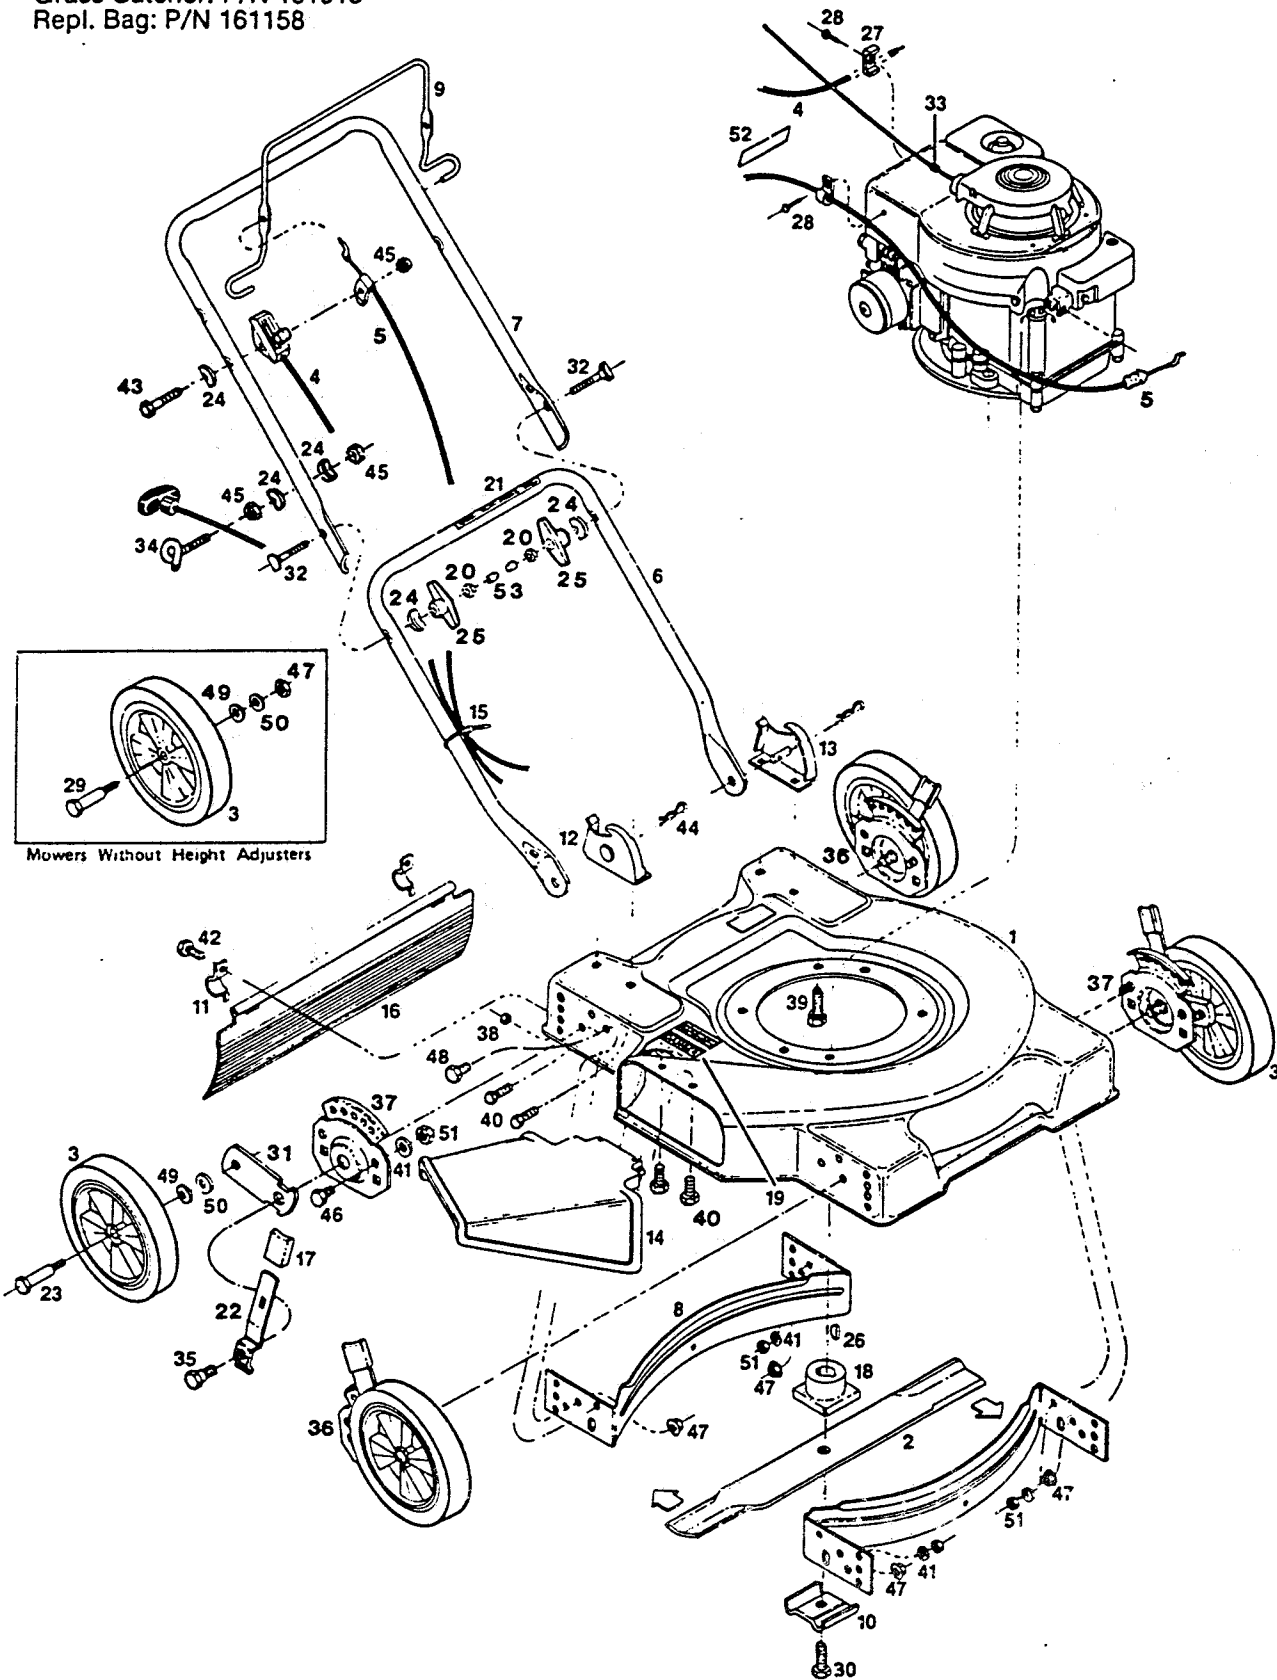

MODEL: WB20L / WE20L / WB22L / WDEA22L
20" & 22" CUT SIDE-DISCHARGE ROTARY MOWER

Use Grass Catcher Model: GC6AA

Grass Catcher: P/N 161018

Repl. Bag: P/N 161158

S/N 231621/232062/232074/231639/231647/231712
P/L 180232
O/M 082566
E/M 169985

MODEL: WB20L / WE20L / WB22L / WDEA22L
20" & 22" CUT SIDE-DISCHARGE ROTARY MOWER
Use Grass Catcher Model: GC6AA
Grass Catcher: P/N 161018
Repl. Bag: P/N 161158

Index Part No.	Part No.	Description	Index Part No.	Part No.	Description
1	019042	Deck 20" - Green	20	310045	Nut - 5/16-18 Hex
	019059	Deck 20" - Red	21	715557	Decal - Starting Instructions
	019778	Deck 22" - Green	22	776500	Setting Lever - Height Adjuster*
	019760	Deck 22" - Red	23	150060	Wheel Bolt w/Hgt. Adj.*
2	030031	Blade - 20" Flat	24	150201	Washer - Curved 5/16
	030049	Blade - 22" Flat	25	113589	Wing - Knob
3		Wheel Assembly*	26	150276	Woodruff Key #6
	041533	6 1/2" Plastic - White - Diamond	27	150318	Cable Clamp
	042739	7" Plastic - White - Diamond - Mag	28	150623	Screw - Sheet Metal #10 x 5/8
	043000	7" Plastic - White - Diamond	29	150730	Wheel Bolt w/o Hgt. Adj.*
	041525	7" Plastic - White - Diamond - 3 spoke	30	162024	Bolt - Blade
	041863	7" Steel - White-Rib-Flange Bearing	31	092668	Wheel Lever - Height Adjuster*
	042432	8" Plastic - White - Diamond	32	151936	Bolt - Curved Head 5/16-18 x 2-1/4
	043018	8" Plastic - White - Diamond	33	152074	Rope Stop
	041111	8" Steel - White - Rib - Flange Bearing	34	152371	Rope Guide
4	051219	Control - Throttle w/Cable	35	153650	Shoulder Bolt - Hgt. Adj.*
5	052142	Cable - Engine Blade Control	36	092650	Back Plate - Height Adjuster R.H. Front L.H. Rear*
6	071563	Handle - Lower	37	092643	Back Plate - Height Adjuster L.H. Front R.H. Rear*
7	071076	Handle - Upper	38	452318	Nut - #10-24 HX Nylon Insert
	071084	Handle - Upper Vinyl Grip	39	457168	Bolt - 3/8-16 x 7/8 Thread Forming
	072181	Handle - Upper Cushion Grip	40	457499	Bolt - 1/4-20 x 1/2 Thread Forming
8	101519	Baffle 20/22" Rear or Front*	41	462093	Washer - Flat 1/4"*
9	104687	Bail - Engine/Blade Control	42	458687	Bolt - Hex Head #10-24 x 1/2
	109470	Bail - Engine/Blade Control Vinyl Grip	43	153874	Bolt - 1/4-20 x 2-1/4 Hex Head
10	106336	Washer - Blade Adapter	44	715011	Hairpin Cotter
11	106914	Clip - Trailing Shield	45	715037	Nut - Keps 1/4-20
12	092601	Handle Bracket - Right Hand	46	715045	Bolt - Hex Head 1/4-20 x 3/4*
13	092619	Handle Bracket - Left Hand	47	156406	Locknut 3/8-16 Lock
14	394619	Chute Deflector Assembly	48	715201	Bolt - Hex 3/8-16 x 3/4 w/o Hgt. Adj.*
15	110379	Cable Tie	49	715607	Washer - Belleville
16	114405	Trailing Shield - 20/22" w/o Hgt. Adj.	50	158469	Washer 3/8 SAE*
	114421	Trailing Shield - 20/22" w/Hgt. Adj.	51	715508	Locknut 1/4-20 Top
17	114462	Plastic Tip - Setting Lever*	52	009415	Decal - Blade Warning (Rectangle)
18	133231	Blade Adapter	53	110064	Cap - Plastic
19	144063	Decal - Danger			

- When servicing this unit use only genuine General Power OEM replacement parts that are specifically designed and engineered for this particular model.
- Do not operate unit unless all parts are properly attached and in good working order.
- Parts are right or left hand as viewed from the operator's position.
- Specifications are subject to change without notice.

S/N 231621/232062/232074/231639/231647/231712
P/L 180232
O/M 082566
E/M 189985