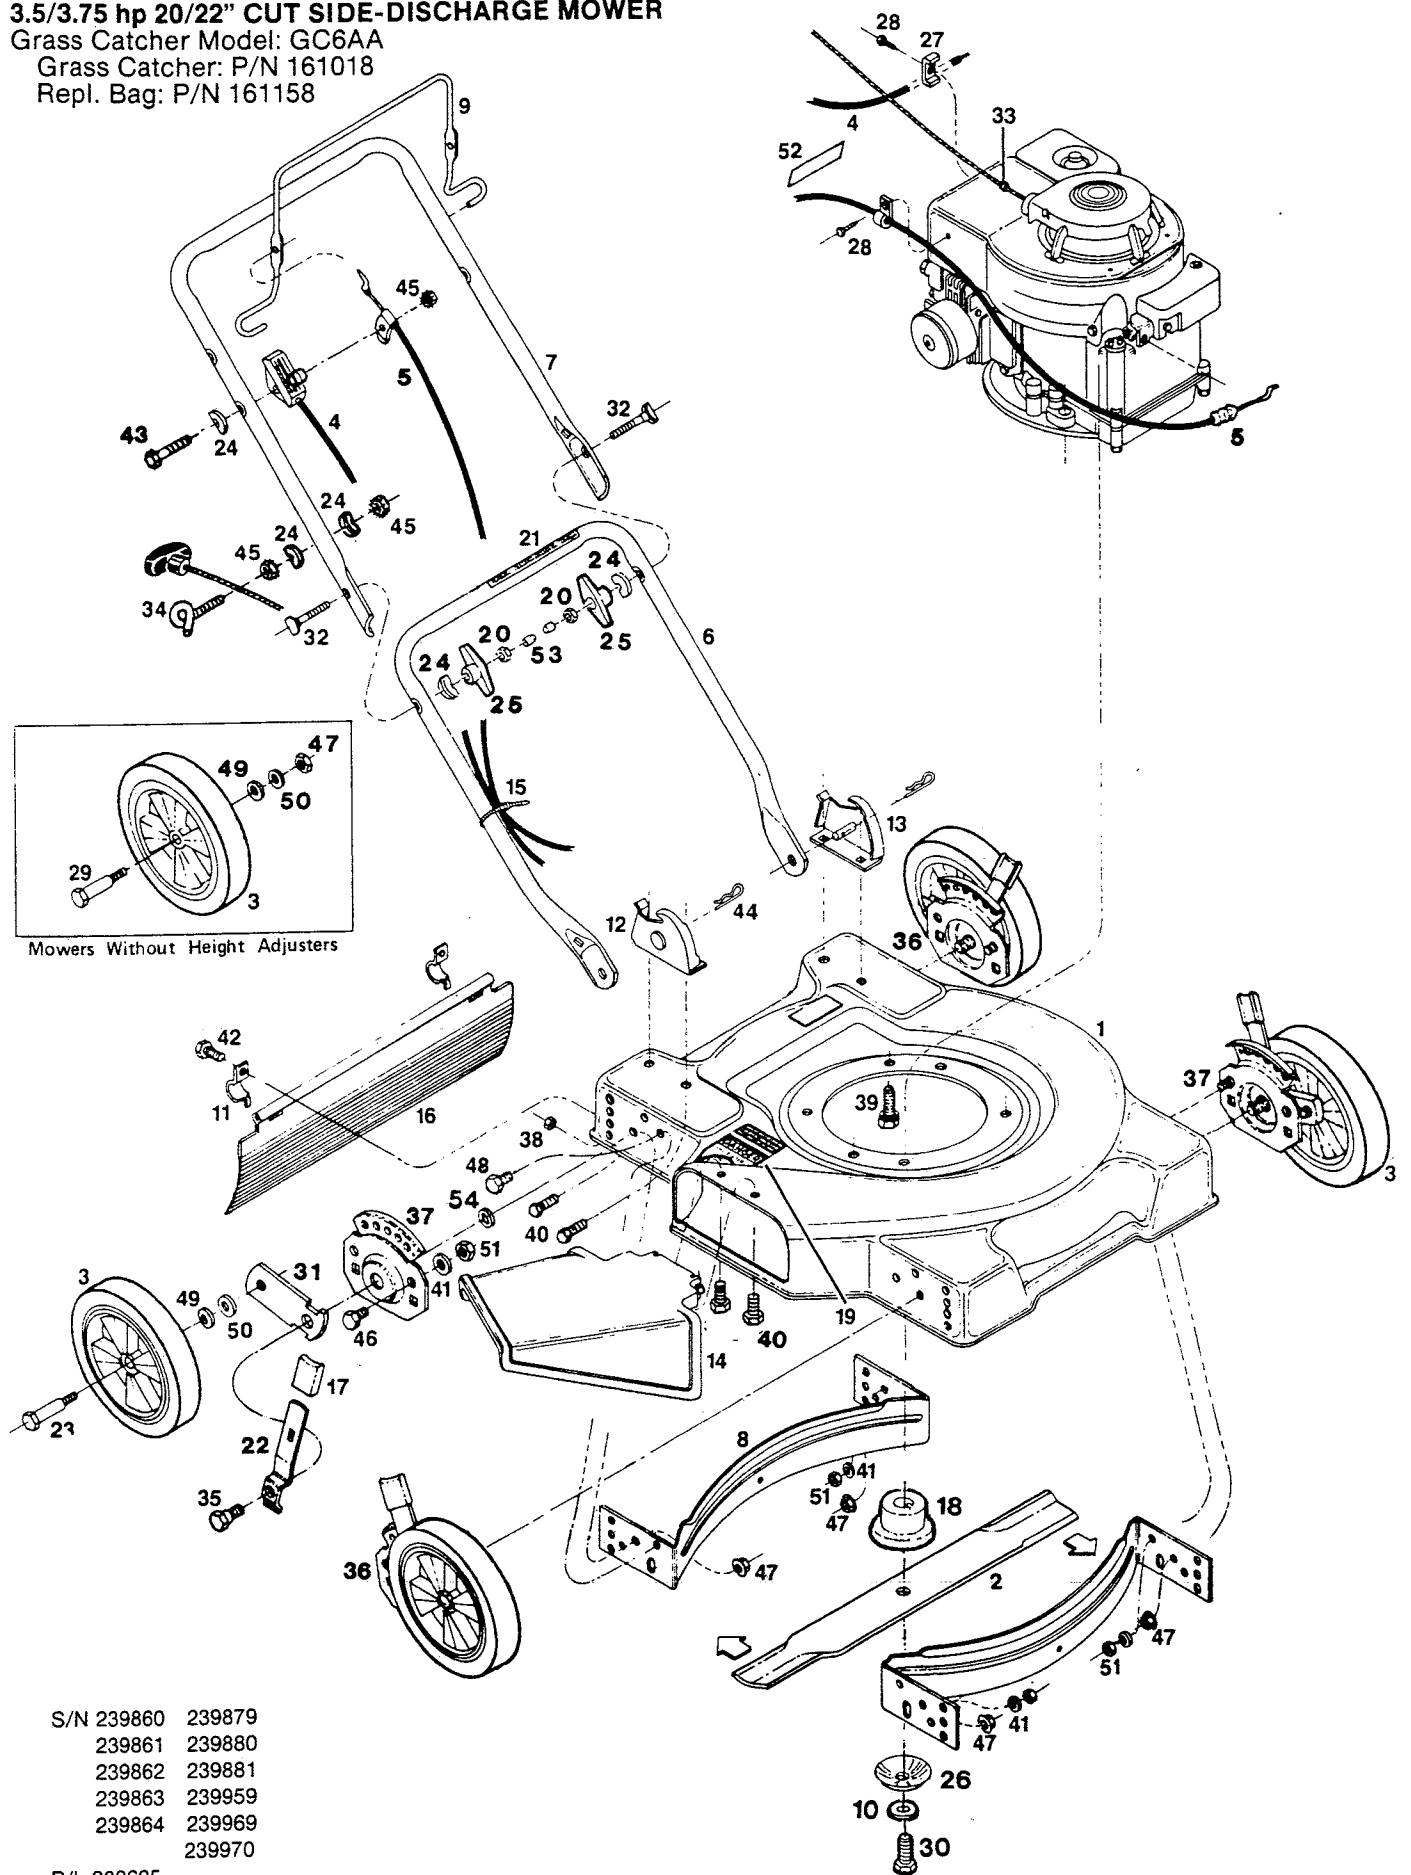

MODEL: WB20M - WE20M - WB22M - WDEA22M - A2011M - A2031M - A2231M -
A2211M - FUB22AM - FUB22BM
3.5/3.75 hp 20/22" CUT SIDE-DISCHARGE MOWER
 Grass Catcher Model: GC6AA
 Grass Catcher: P/N 161018
 Repl. Bag: P/N 161158