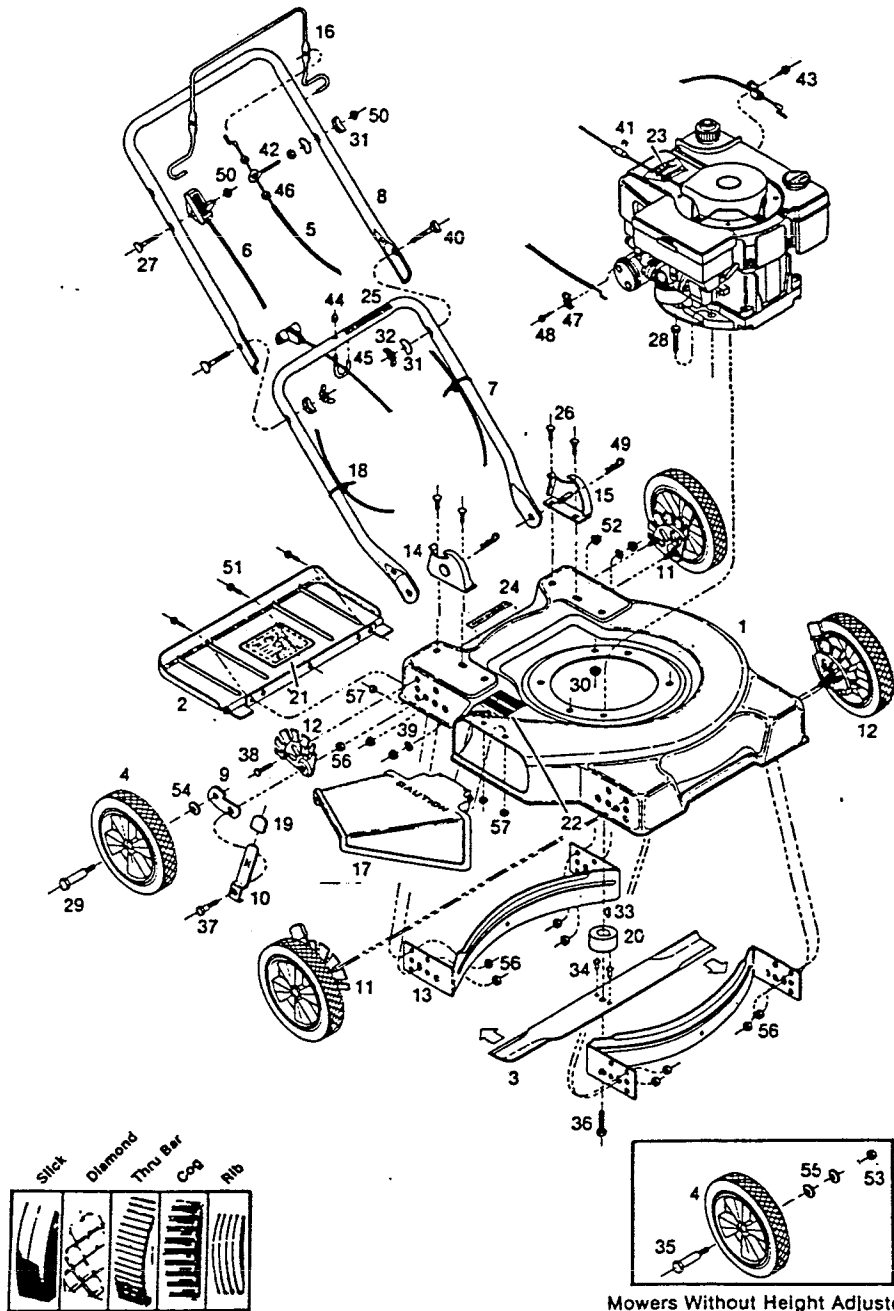

19" Rotary Mower w/Tecumseh Engine

WBT 19Z GP
 WT 19Z GP
 OLBT 19Z OLES

Grass Catcher Model GC-6A

Index No.	Part No.	Description
1	026641	Deck 19"
	026658	Deck 20"
	026666	Deck 22"
	026757	Deck 22" Long Shaft
2	027151	Trailing Shield Assembly - 19" w/o Hgt Adj
	027169	Trailing Shield Assembly - 19" w/ Hgt Adj
	027177	Trailing Shield Assembly - 20/22" w/o Hgt Adj
	027185	Trailing Shield Assembly - 20/22" w/ Hgt Adj
3	030023	Blade 19" Flat
	030031	Blade 20" Flat
	030049	Blade 22" Flat
4		Wheel Assembly •
	040824	6" Plastic - White - Rib - Nylon Bearing
	040196	6" Plastic - White - Diamond - Nylon Bearing
	040279	6" Plastic - Gray - Diamond - Nylon Bearing
	040725	6" Plastic - Almond - Diamond - Nylon Bearing
	040246	7" Plastic - White - Diamond - Nylon Bearing
	040832	7" Plastic - Gray - Diamond - Nylon Bearing
	040089	7" Plastic - Gray - Thru Bar - Nylon Bearing
	040758	7" Plastic - Almond - Thru Bar - Nylon Bearing
	040352	7" Plastic - Gray - Cog - Nylon Bearing
	040022	7" Plastic - White - Rib - Roller Bearing
	040386	7" Steel - White - Rib - Ball Bearing
	040394	7" Steel - Gray - Rib - Ball Bearing
	040097	8" Plastic - Gray - Slick - Nylon Bearing
	040220	8" Plastic - Gray - Cog - Nylon Bearing
	040733	8" Plastic - White - Slick - Nylon Bearing
	040741	8" Plastic - White - Cog - Nylon Bearing
	040311	8" Plastic - Gray - Slick - Roller Bearing
	040030	8" Plastic - White - Rib - Roller Bearing
	040303	8" Plastic - White - Cog - Roller Bearing
	040345	8" Plastic - Gray - Cog - Roller Bearing
	040451	8" Steel - White - Rib - Ball Bearing
	040501	8" Steel - Gray - Rib - Ball Bearing
	040634	8" Steel - White - Cog - Ball Bearing
	040683	8" Steel - Gray - Cog - Ball Bearing
	040717	8" Steel - Gray - Slick - Ball Bearing
	040857	8" Plastic - White - Diamond - Nylon Bearing
	040840	8" Plastic - Gray - Diamond - Nylon Bearing
	040873	8" Plastic - Gray - Diamond - Roller Bearing
5	050344	Control Cable - Engine/Blade •
6	050385	Control - Throttle Plastic
	050435	Control - Throttle Steel •
7	071050	Handle - Lower
8	071076	Handle - Upper
	071084	Handle - Upper with Cushion Grip •
9	090282	Wheel Lever - Height Adjuster •
10	090399	Setting Lever - Height Adjuster •
11	090431	Back Plate-Height Adjuster-RH Front LH Rear •
12	090449	Back Plate-Height Adjuster-LH Front RH Rear •
13	101519	Baffle 20/22" Rear Standard, Front •
	101527	Baffle 19" Rear Standard, Front •
14	105221	Handle Bracket - Right Hand
15	105239	Handle Bracket - Left Hand
16	104687	Control - Engine/Blade Crossbar •
17	110221	Chute Deflector Assembly •
18	110379	Cable Tie
19	110510	Plastic Tip - Setting Lever •
20	130013	Blade Adapter
21	142661	Decal - Trailing Shield
22	144063	Decal - C.P.S.C. Danger
23	144204	Decal - Blade Warning
24	144816	Decal - C.P.S.C. Blade Safety
25	144899	Decal - Starting Instructions
26	150011	Carriage Bolt 1/4-20 x 5/8
27	150029	Curved Head Bolt 1/4-20 x 1-1/2 •
28	150045	Hex Head Bolt 5/16-18 x 1-1/4
29	150060	Wheel Bolt •
30	150136	Keps Nut 5/16 - 18
31	150201	Curved Washer 5/16
32	150235	Wingnut 5/16-18
33	150276	Woodruff Key #6
34	150284	Shear Pin
35	150730	Wheel Bolt •
36	150862	Blade Bolt
37	150896	Shoulder Bolt - Height Adjuster •
38	150904	Shaved Hex Head Bolt 3/8-16 x 3/4 •
39	151555	Washer Flat 1/4 (22" mowers only)
40	151928	Curved Head Bolt 5/16-18 x 1-3/4
41	152066	Staple - Rope Stop
42	152140	Eyebolt - Cable Mounting
43	152157	Hex Washer Head #10-32 x 1/4 SEMS
44	152207	Locknut Acorn 1/4-20
45	152215	Rope Guide
46	152223	Hex Jam Nut 5/16-24
47	152231	Cable Clamp
48	152249	Hex Washer Head #10-32 x 3/8
49	715011	Hitch Pin #3
50	715037	Keps Nut 1/4-20
51	715045	Hex Head Bolt 1/4-20 x 3/4
52	715078	Whizlock Nut 1/4-20
53	715086	Hex Locknut 3/8-16 •
54	715409	Disc Spring Washer 3/8 •
55	715417	Washer Flat 3/8 SAE •
56	715441	Hex Nut Twin Whiz 3/8-16 •
57	715508	Hex Locknut 1/4-20