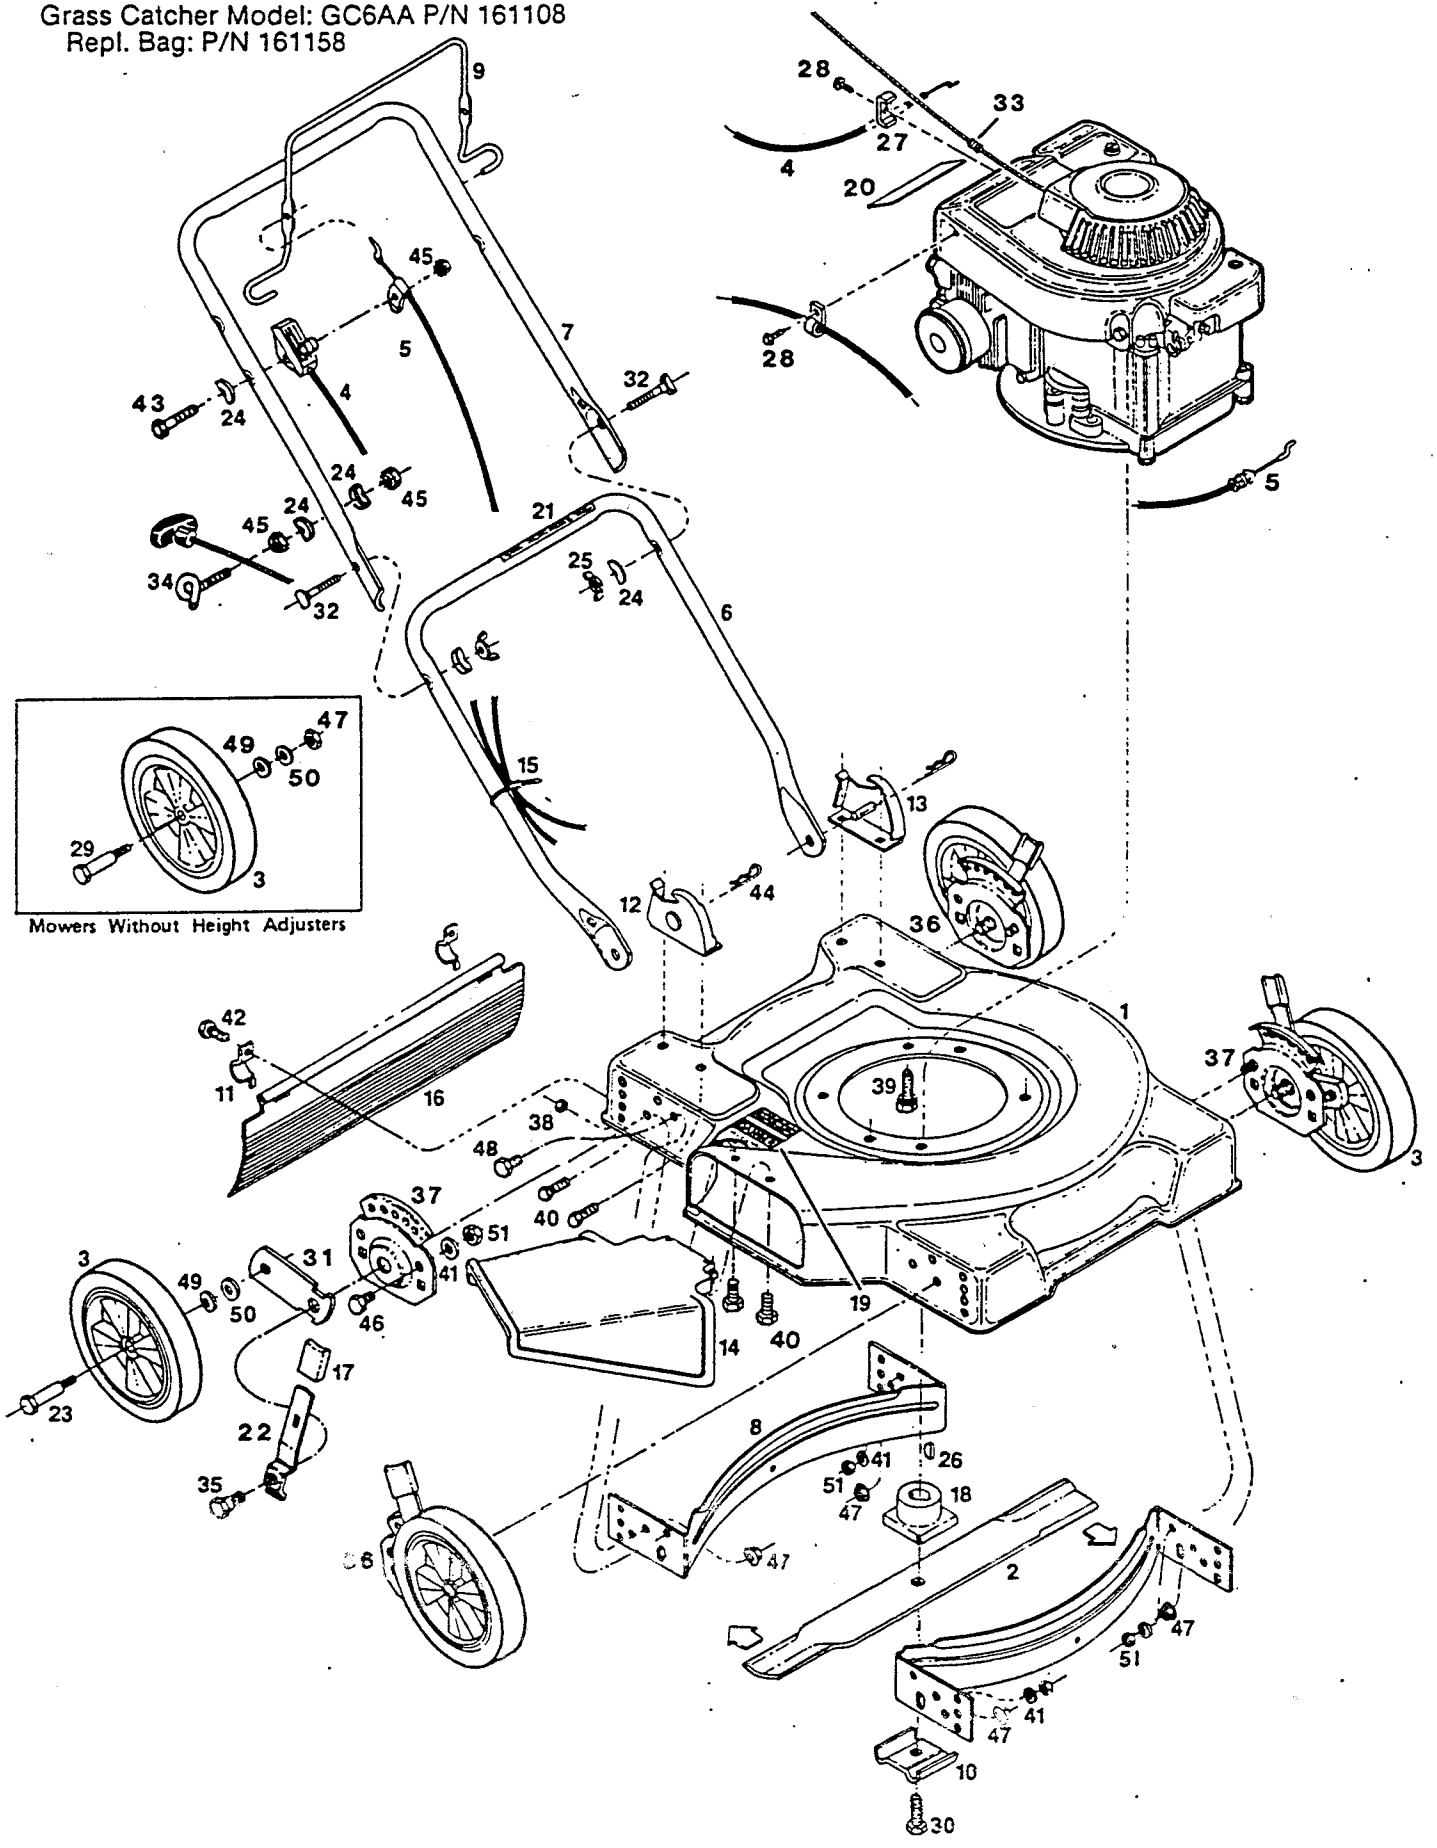

MODEL WDEAS22BK
22" SIDE DISCHARGE MOWER
Grass Catcher Model: GC6AA P/N 161108
Repl. Bag: P/N 161158

MODEL WDEAS22BK
22" SIDE DISCHARGE MOWER
Grass Catcher Model: GC6AA P/N 161108
Repl. Bag: P/N 161158

Index Part No.	Part No.	Description	Index Part No.	Part No.	Description
1	019042	Deck 20"	20	009415	Decal-Blade Warning
	019778	Deck 22"	21	144899	Decal-Starting Instructions
2	030031	Blade-20" Flat	22	776500	Setting Lever - Height Adjuster*
	030049	Blade-22" Flat	23	150060	Wheel Bolt w/Hgt. Adj.*
3		Wheel Assembly*	24	150201	Washer-Curved 5/16
	041012	6" Plastic - White - Diamond	25	150235	Wingnut 5/16-18
	041533	6½" Plastic - White - Diamond	26	150276	Woodruff Key #6
	040246	7" Plastic-White-Diamond	27	150318	Cable Clamp
	041525	7" Plastic-White-Diamond	28	150623	Screw-Sheet Metal #10 x 5/8
	041046	7" Steel - White-Rib-Flange Bearing	29	150730	Wheel Bolt w/o Hgt. Adj.*
	040857	8" Plastic-White-Diamond	30	162024	Bolt-Blade
	040865	8" Plastic-White-Diamond-Roller Bearing	31	777862	Wheel Lever - Height Adjuster*
	041111	8" Steel-White-Rib-Flange Bearing	32	151928	Bolt-Curved Head 5/16-18 x 1 3/4
	042432	8" Plastic-White-Diamond	33	152074	Rope Stop
4	051219	Control-Throttle w/Cable	34	152371	Rope Guide
5	052142	Cable-Engine Blade Control	35	153650	Shoulder Bolt-Hgt. Adj.*
6	071563	Handle-Lower	36	428664	Back Plate-Height Adjuster R.H. Front L.H. Rear*
7	071076	Handle-Upper	37	428714	Back Plate-Height Adjuster L.H. Front R.H. Rear*
	071084	Handle-Upper Vinyl Grip	38	452318	Nut-#10-24 HX Nylon Insert
	072181	Handle-Upper Cushion Grip	39	457168	Bolt-3/8-16 x 7/8 Thread Forming
8	101519	Baffle 20/22" Rear or Front*	40	457499	Bolt-1/4-20 x 1/2 Thread Forming
9	104687	Bail-Engine/Blade Control	41	462093	Washer-Flat 1/4"
	109470	Bail-Engine/Blade Control Vinyl Grip	42	458687	Bolt-Hex Head #10-24 x 1/2
10	106336	Washer-Blade Adapter	43	153874	Bolt-1/4-20 x 2 1/4 Hex Head
11	106914	Clip-Trailing Shield	44	715011	Hairpin Cotter
12	088369	Handle Bracket-Right Hand	45	715037	Nut-Keps 1/4-20
13	088377	Handle Bracket-Left Hand	46	715045	Bolt-Hex Head 1/4-20 x 3/4"
14	394619	Chute Deflector Assembly	47	451492	Locknut 3/8-16 Top TopLock Flange
15	110379	Cable Tie	48	715201	Bolt-Hex 3/8-16 x 3/4 w/o Hgt. Adj.
16	114405	Trailing Shield-20/22" w/o Hgt. Adj.	49	715607	Washer-Belleville
	114421	Trailing Shield-20/22" w/Hgt. Adj.	50	715417	Washer 3/8 SAE*
17	114462	Plastic Tip-Setting Lever*	51	715508	Locknut 1/4-20 Top
18	133231	Blade Adapter			
19	144063	Decal-Danger			

• INDICATES OPTIONAL EQUIPMENT

• INDICATES OPTIONAL EQUIPMENT

- *Contact engine manufacturer's authorized service dealer for parts and warranty
- When servicing use only Genuine Factory Replacement Parts (DEM) that are specifically designed for the particular model that you are working with.
- Parts are right or left hand as viewed from the operator's position.
- Model specifications are subject to change without prior notice.
- Do not operate the mower unless all parts are attached and in good working order
- Lawn mower deck and/or other painted parts differing in color may be substituted without notice.