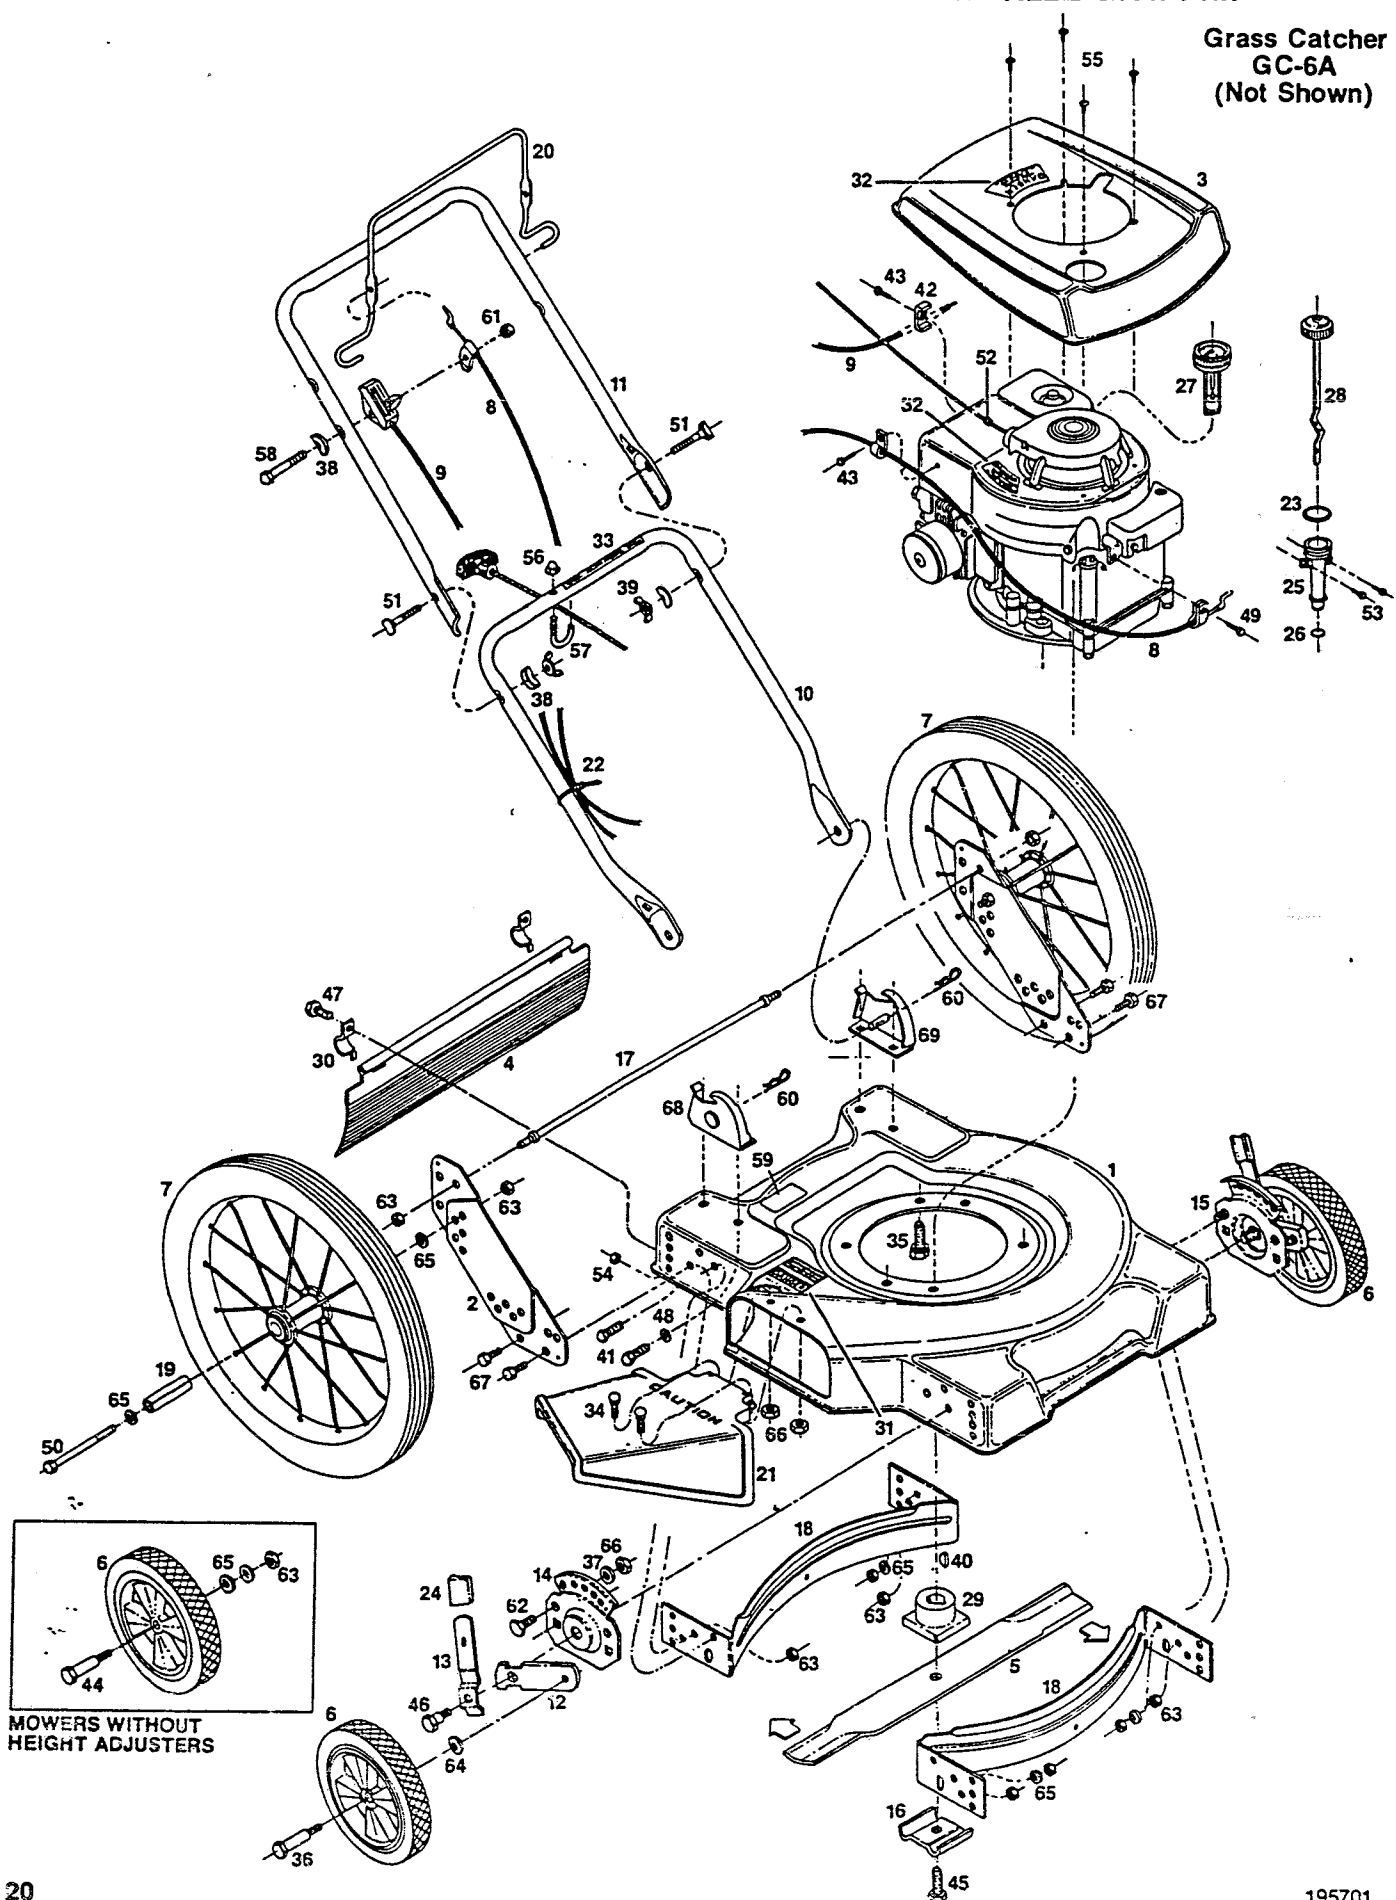

22" High Wheel Rotary Mower WDH22Z Gran Prix

Grass Catcher
GC-6A
(Not Shown)

MOWERS WITHOUT
HEIGHT ADJUSTERS

22" High Wheel Rotary Mower
WDH22Z Gran Prix
GC-6A Grass Catcher (Not Shown)

PARTS LIST

Index No.	Part No.	Description	Index No.	Part No.	Description
1	028738	Deck 22"	22	110379	Cable Tie
2	029652	Wheel Bracket	23	110494	O-Ring •
3	027227	Shroud—Steel •	24	111559	Plastic Tip—Setting Lever •
4	111617	Trailing Shield Plastic*	25	111112	Oil Fill Tube •
5	030049	Blade 22" Flat	26	111120	O-Ring •
6		Wheel Assemblies •	27	120014	Gas Gauge •
	040246	7" Plastic—White—Diamond—Nylon Bearing	28	125237	Oil Dip Stick and Cap •
	040832	7" Plastic—Gray—Diamond—Nylon Bearing	29	133231	Blade Adapter
	040089	7" Plastic—Gray—Thru Bar—Nylon Bearing	30	106914	Clip—Trailing Shield*
	040758	7" Plastic—Almond—Thru Bar—Nylon Bearing	31	144063	Decal—C.P.S.C. Danger
	040352	7" Plastic—Gray—Cog—Nylon Bearing	32	144204	Decal—Blade Warning
	040022	7" Plastic—White—Rib—Roller Bearing	33	144899	Decal—Starting Instructions
	040386	7" Steel—White—Rib—Ball Bearing	34	150011	Carriage Bolt 1/4-20 x 5/8
	040394	7" Steel—Gray—Rib—Ball Bearing	35	457168	Bolt 3/8-16 x 7/8 Hex HD THD Form
	041046	7" Steel—White—Rib—Flange Bearing	36	150060	Wheel Bolt Front
	040097	8" Plastic—Gray—Slick—Nylon Bearing	37	462093	Washer 1/4" Flat
	040220	8" Plastic—Gray—Cog—Nylon Bearing	38	150201	Curved Washer 5/16
	040733	8" Plastic—White—Slick—Nylon Bearing	39	150235	Wingnut 5/16-18
	040741	8" Plastic—White—Cog—Nylon Bearing	40	150276	Woodruff Key #6
	040311	8" Plastic—Gray—Slick—Roller Bearing	41	457499	Bolt 1/4-20 x 1/2 Hex HD THD Form
	040030	8" Plastic—White—Rib—Roller Bearing	42	150318	Cable Clamp
	040303	8" Plastic—White—Cog—Roller Bearing	43	150623	Self Tap Screw #10 x 5/8
	040345	8" Plastic—Gray—Cog—Roller Bearing	44	150730	Wheel Bolt • Front
	040451	8" Steel—White—Rib—Ball Bearing	45	150862	Blade Bolt
	040501	8" Steel—Gray—Rib—Ball Bearing	46	153650	Shoulder Bolt—Height Adjuster •
	040634	8" Steel—White—Cog—Ball Bearing	47	458687	Bolt—Hex HD #10-24 x 1/2
	040683	8" Steel—Gray—Cog—Ball Bearing	48	151555	Washer Flat 1/4
	040717	8" Steel—Gray—Slick—Ball Bearing	49	151613	Hex Head Bolt #10-32 x 3/8 SEMS
	040857	8" Plastic—White—Diamond—Nylon Bearing	50	151647	Hex Head Bolt 3/8-16 x 4
	040865	8" Plastic—White—Diamond—Roller Bearing	51	151928	Curved Head Bolt 5/16-18 x 1-3/4
	040840	8" Plastic—Gray—Diamond—Nylon Bearing	52	152074	Rope Stop
	040873	8" Plastic—Gray—Diamond—Roller Bearing	53	152082	Shoulder Screw—Oil Dip Stick •
	041111	8" Steel—White—Rib—Flange Bearing	54	452318	Nut—#10-24 Nylon Insert
7	040410	Wheel 16 x 1.75	55	152199	Self Tap Screw #6 x 1/2 •
8	050674	Control Cable—Engine/Blade*	56	152207	Locknut Acorn 1/4-20
9	050633	Control—Throttle Plastic	57	152215	Rope Guide
10	071050	Handle—Lower	58	153874	Bolt 1/4-20 x 2.25 Hex Head
11	071076	Handle—Upper	59	714170	Decal—Rating Plate
	071084	Handle—Upper with Cushion Grip •	60	715011	Hitch Pin #3
12	777862	Wheel Lever—Height Adjuster •	61	715037	Keps Nut 1/4-20
13	776500	Setting Lever—Height Adjuster •	62	715045	Hex Head Bolt 1/4-20 x 3/4
14	428664	Back Plate—Height Adjuster RH Front •	63	715086	Locknut 3/8-16 •
15	428714	Back Plate—Height Adjuster LH Front •	64	715409	Disc Spring Washer 3/8 •
16	106336	Blade Washer	65	715417	Washer Flat 3/8 SAE •
17	100396	Stabilizer Bar	66	715508	Hex Locknut 1/4-20
18	101519	Baffle—Rear—Front •	67	715201	Hex Head Bolt 3/8-16 x 3/4
19	103424	Spacer—Wheel Sleeve	68	107086	Handle Bracket RH
20	104687	Control—Engine/Blade Crossbar*	69	107094	Handle Bracket LH
21	110221	Chute Deflector Assembly*			