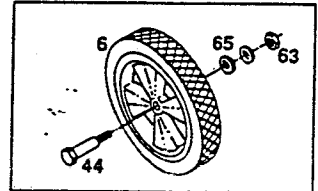

22" High Wheel Rotary Mower WDH22Z Gran Prix

Grass Catcher
GC-6A
(Not Shown)

MOWERS WITHOUT
HEIGHT ADJUSTERS

22" High Wheel Rotary Mower
WDH22Z Gran Prix
GC-6A Grass Catcher (Not Shown)

PARTS LIST

Index No.	Part No.	Description	Index No.	Part No.	Description
1	028738	Deck 22"	22	110379	Cable Tie
2	029652	Wheel Bracket	23	110494	O-Ring •
3	027227	Shroud—Steel •	24	111559	Plastic Tip—Setting Lever •
4	111617	Trailing Shield Plastic*	25	111112	Oil Fill Tube •
5	030049	Blade 22" Flat	26	111120	O-Ring •
6		Wheel Assemblies •	27	120014	Gas Gauge •
	040246	7" Plastic—White—Diamond—Nylon Bearing	28	125237	Oil Dip Stick and Cap •
	040832	7" Plastic—Gray—Diamond—Nylon Bearing	29	133231	Blade Adapter
	040089	7" Plastic—Gray—Thru Bar—Nylon Bearing	30	106914	Clip—Trailing Shield*
	040758	7" Plastic—Almond—Thru Bar—Nylon Bearing	31	144063	Decal—C.P.S.C. Danger
	040352	7" Plastic—Gray—Cog—Nylon Bearing	32	144204	Decal—Blade Warning
	040022	7" Plastic—White—Rib—Roller Bearing	33	144899	Decal—Starting Instructions
	040386	7" Steel—White—Rib—Ball Bearing	34	150011	Carriage Bolt 1/4-20 x 5/8
	040394	7" Steel—Gray—Rib—Ball Bearing	35	457168	Bolt 3/8-16 x 7/8 Hex HD THD Form
	041046	7" Steel—White—Rib—Flange Bearing	36	150060	Wheel Bolt Front
	040097	8" Plastic—Gray—Slick—Nylon Bearing	37	462093	Washer 1/4" Flat
	040220	8" Plastic—Gray—Cog—Nylon Bearing	38	150201	Curved Washer 5/16
	040733	8" Plastic—White—Slick—Nylon Bearing	39	150235	Wingnut 5/16-18
	040741	8" Plastic—White—Cog—Nylon Bearing	40	150276	Woodruff Key #6
	040311	8" Plastic—Gray—Slick—Roller Bearing	41	457499	Bolt 1/4-20 x 1/2 Hex HD THD Form
	040030	8" Plastic—White—Rib—Roller Bearing	42	150318	Cable Clamp
	040303	8" Plastic—White—Cog—Roller Bearing	43	150623	Self Tap Screw #10 x 5/8
	040345	8" Plastic—Gray—Cog—Roller Bearing	44	150730	Wheel Bolt • Front
	040451	8" Steel—White—Rib—Ball Bearing	45	150862	Blade Bolt
	040501	8" Steel—Gray—Rib—Ball Bearing	46	153650	Shoulder Bolt—Height Adjuster •
	040634	8" Steel—White—Cog—Ball Bearing	47	458687	Bolt—Hex HD #10-24 x 1/2
	040683	8" Steel—Gray—Cog—Ball Bearing	48	151555	Washer Flat 1/4
	040717	8" Steel—Gray—Slick—Ball Bearing	49	151613	Hex Head Bolt #10-32 x 3/8 SEMS
	040857	8" Plastic—White—Diamond—Nylon Bearing	50	151647	Hex Head Bolt 3/8-16 x 4
	040865	8" Plastic—White—Diamond—Roller Bearing	51	151928	Curved Head Bolt 5/16-18 x 1-3/4
	040840	8" Plastic—Gray—Diamond—Nylon Bearing	52	152074	Rope Stop
	040873	8" Plastic—Gray—Diamond—Roller Bearing	53	152082	Shoulder Screw—Oil Dip Stick •
	041111	8" Steel—White—Rib—Flange Bearing	54	452318	Nut—#10-24 Nylon Insert
7	040410	Wheel 16 x 1.75	55	152199	Self Tap Screw #6 x 1/2 •
8	050674	Control Cable—Engine/Blade*	56	152207	Locknut Acorn 1/4-20
9	050633	Control—Throttle Plastic	57	152215	Rope Guide
10	071050	Handle—Lower	58	153874	Bolt 1/4-20 x 2.25 Hex Head
11	071076	Handle—Upper	59	714170	Decal—Rating Plate
	071084	Handle—Upper with Cushion Grip •	60	715011	Hitch Pin #3
12	777862	Wheel Lever—Height Adjuster •	61	715037	Keps Nut 1/4-20
13	776500	Setting Lever—Height Adjuster •	62	715045	Hex Head Bolt 1/4-20 x 3/4
14	428664	Back Plate—Height Adjuster RH Front •	63	715086	Locknut 3/8-16 •
15	428714	Back Plate—Height Adjuster LH Front •	64	715409	Disc Spring Washer 3/8 •
16	106336	Blade Washer	65	715417	Washer Flat 3/8 SAE •
17	100396	Stabilizer Bar	66	715508	Hex Locknut 1/4-20
18	101519	Baffle—Rear—Front •	67	715201	Hex Head Bolt 3/8-16 x 3/4
19	103424	Spacer—Wheel Sleeve	68	107086	Handle Bracket RH
20	104687	Control—Engine/Blade Crossbar*	69	107094	Handle Bracket LH
21	110221	Chute Deflector Assembly*			