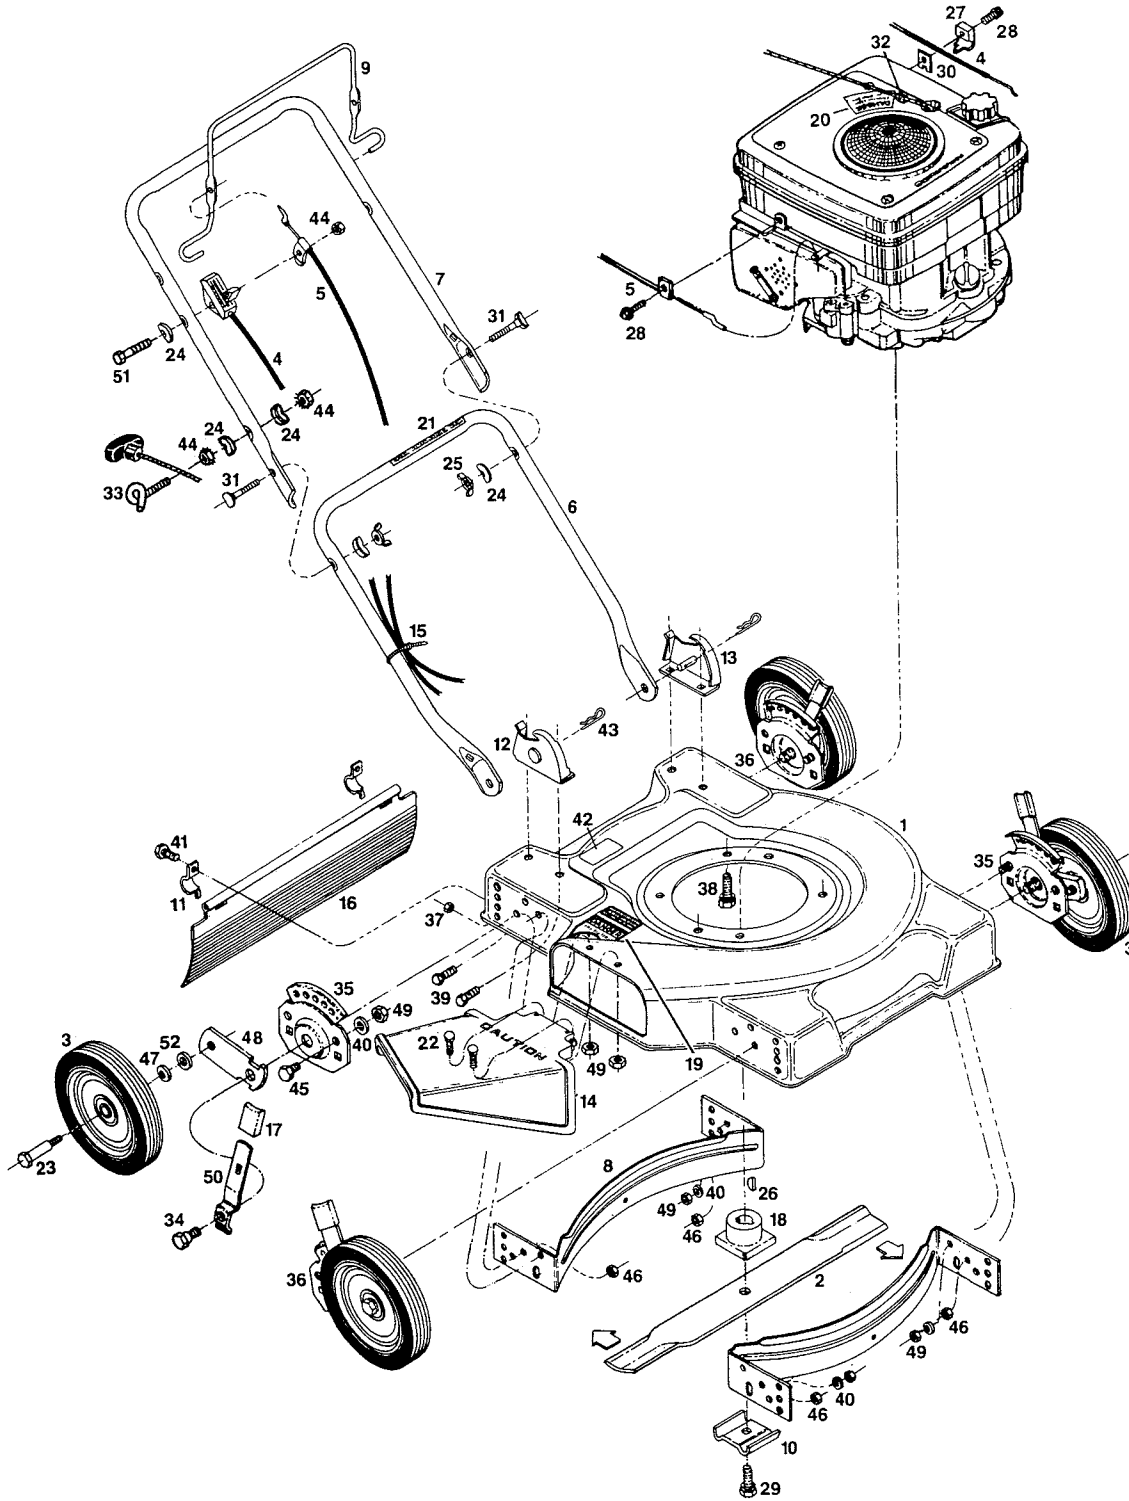

22" Rotary Mower
Model WDR22F Wheeler
Grass Catcher GC-6A

**22" Rotary Mower
Model WDR22F Wheeler
Grass Catcher GC-6A**

Index No.	Part No.	Description	Index No.	Part No.	Description
1	013753	Deck 22"	23	150060	Wheel Bolt
2	030049	Blade-22" Flat	24	150201	Washer-Curved 5/16
3		Wheel Assembly (Optional)	25	150235	Wingnut 5/16-18
	040246	7" Plastic-White-Diamond-Nylon Bearing	26	150276	Woodruff Key #6
	040022	7" Plastic-White-Rib-Roller Bearing	27	157552	Cable Clamp
	040386	7" Steel-White-Rib-Ball Bearing	28	155366	Screw #10-24 x 5/8 HWH
	041046	7" Steel-White-Rib-Flange Bearing	29	150862	Bolt-Blade
	040030	8" Plastic-White-Rib-Roller Bearing	30	157560	Casing Plate
	040451	8" Steel-White-Rib-Ball Bearing	31	151928	Bolt-Curved Head 5/16-18 x 1-3/4
	040857	8" Plastic-White-Diamond	32	152074	Rope Stop
	040865	8" Plastic-White-Diamond-Roller Bearing	33	152371	Rope Guide
	041111	8" Steel-White-Rib-Flange Bearing	34	153650	Shoulder Bolt-Hgt. Adj.
4	051458	Control-Throttle w/Cable	35	428664	Back Plate-Height Adjuster L.H. Front R.H. Rear
5	051425	Cable-Engine/Blade Control*	36	428714	Back Plate-Height Adjuster R.H. Front L.H. Rear
6	071563	Handle-Lower	37	452318	Nut-#10-24 HX Nylon Insert
7	071084	Handle-Upper	38	457168	Bolt-3/8-16 x 7/8 Thread Forming
8	101519	Baffle-Deck	39	457499	Bolt-1/4-20 x 1/2 Thread Forming
9	104687	Bail-Engine/Blade Control	40	462093	Washer-Flat 1/4"
10	106336	Washer-Blade Adapter	41	458687	Bolt-Hex Head #10-24 x 1/2
11	106914	Clip-Trailing Shield*	42	714170	Decal-Model Number
12	107086	Handle Bracket-Right Hand	43	715011	Hairpin Cotter
13	107094	Handle Bracket-Left Hand	44	715037	Nut-Keps 1/4-20
14	110221	Chute Deflector Assembly*	45	715045	Bolt-Hex Head 1/4-20 x 3/4
15	110379	Cable Tie	46	451492	Nut-3/8-16 Top Lock Flange
16	111617	Trailing Shield*	47	715607	Washer-Belleville
17	111559	Plastic Tip-Setting Lever	48	777862	Wheel Lever-Height Adj.
18	133231	Blade Adapter	49	715508	Locknut 1/4-20 Top
19	144063	Decal-Danger*	50	776500	Setting Lever-Height Adjuster
20	001206	Decal-Blade Warning*	51	153874	Bolt-1/4-20 x 2 1/4 Hex Head
21	144899	Decal-Starting Instructions	52	715417	Washer - 3/8 Flat
22	150011	Bolt-Carriage 1/4-20 x 5/8			