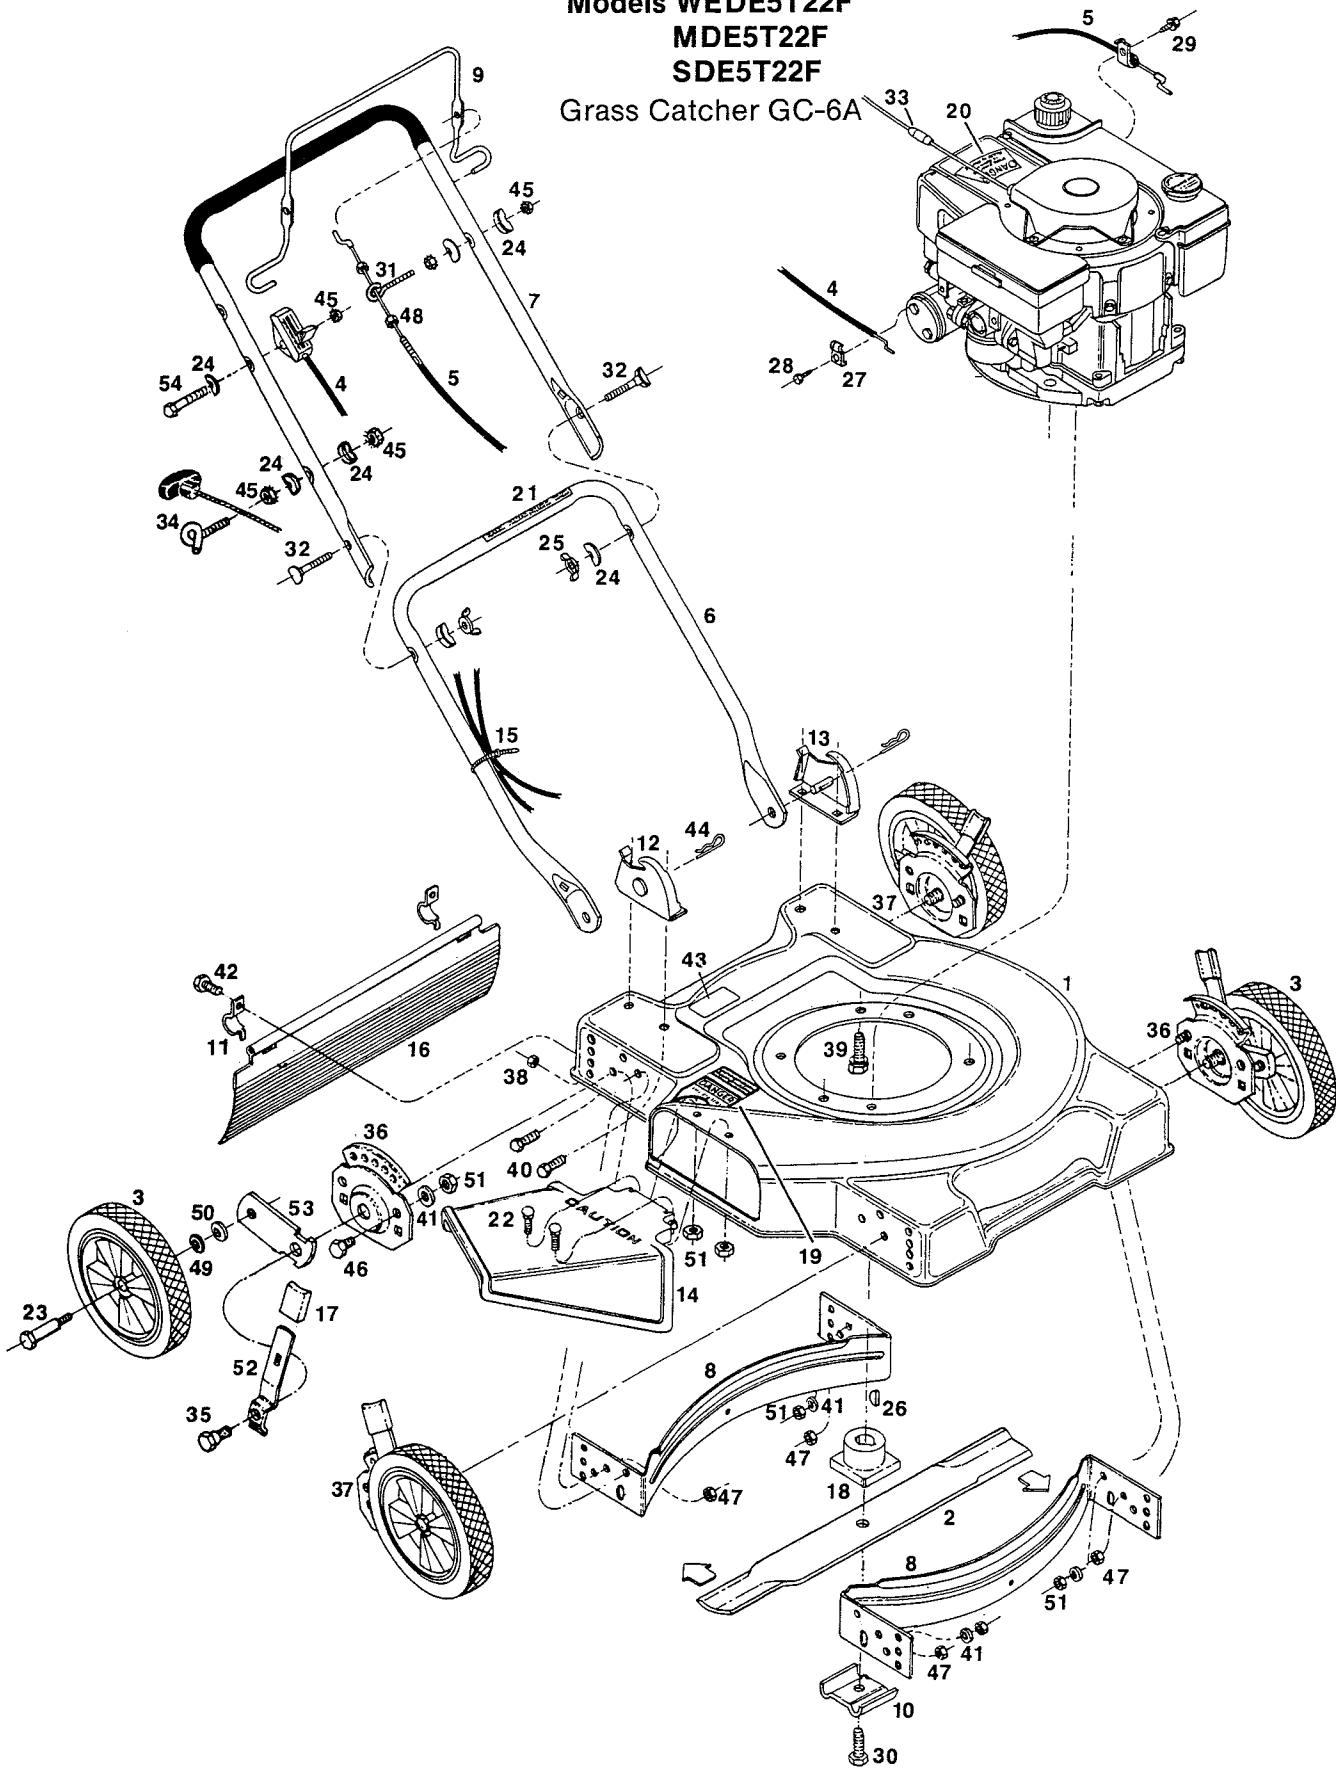

22" Rotary Mower  
 Models WEDE5T22F  
 MDE5T22F  
 SDE5T22F  
 Grass Catcher GC-6A

**22" Rotary Mower**  
**Models WEDE5T22F**  
**MDE5T22F**  
**SDE5T22F**  
 Grass Catcher GC-6A

Index No.	Part No.	Description	Index No.	Part No.	Description
1	013433	Deck 22"	24	150201	Washer-Curved 5/16
2	030049	Blade-22" Flat	25	150235	Wingnut 5/16-18
3		Wheel Assembly*	26	150276	Woodruff Key #6
	040030	8" Plastic-White-Rib-Roller Bearing	27	150318	Cable Clamp
	040451	8" Steel-White-Rib-Ball Bearing	28	151613	Screw-Hex #-10-32 x 3/8 SEMS
	040857	8" Plastic-White-Diamond	29	156869	Screw-Hex #10-32 x 3/8
	040865	8" Plastic-White-Diamond-Roller Bearing	30	150862	Bolt-Blade
	041111	8" Steel-White-Rib-Flange Bearing	31	155234	Eyebolt-Cable
4	051219	Control-Throttle w/Cable	32	151928	Bolt-Curved Head 5/16-18 x 1 3/4
5	051474	Cable-Engine/Blade Control	33	152074	Rope Stop
6	071563	Handle-Lower	34	152371	Rope Guide
7	071076	Handle-Upper	35	153650	Shoulder Bolt-Hgt. Adj.
	072413	Handle Upper w/Cushion	36	428664	Back Plate-Height Adjuster L.H. Front R.H. Rear
	071084	Handle-Upper Coated	37	428714	Back Plate-Height Adjuster R.H. Front L.H. Rear
8	101519	Baffle-Deck	38	452318	Nut-#10-24 HX Nylon Insert
9	104687	Bail-Engine/Blade Control	39	457168	Bolt-3/8-16 x 7/8 Thread Forming
	109470	Bail Coated	40	457499	Bolt-1/4-20 x 1/2 Thread Forming
10	106336	Washer-Blade Adapter	41	462093	Washer-Flat 1/4"
11	106914	Clip-Trailing Shield	42	458687	Bolt-Hex Head #10-24 x 1/2
12	107086	Handle Bracket-Right Hand	43	714170	Decal-Model Number
13	107094	Handle Bracket-Left Hand	44	715011	Hairpin Cotter
14	110221	Chute Deflector Assembly	45	715037	Nut-Keps 1/4-20
15	110379	Cable Tie	46	715045	Bolt-Hex Head 1/4-20 x 3/4
16	111617	Trailing Shield	47	451492	Locknut 3/8-16
17	111559	Plastic Tip-Setting Lever	48	152223	Nut-Hex 5/16-24 Jam
18	133231	Blade Adapter	49	715607	Washer-Belleville
19	144063	Decal-Danger	50	715417	Washer 3/8 SAE
20	001461	Decal-Blade Warning	51	715508	Locknut 1/4-20 Top
21	144899	Decal-Starting Instructions	52	776500	Setting Lever-Height Adjuster
22	150011	Bolt-Carriage 1/4-20 x 5/8	53	777862	Wheel Lever-Height Adjuster
23	150060	Wheel Bolt	54	450379	Bolt 1/4-20 x 1 3/4