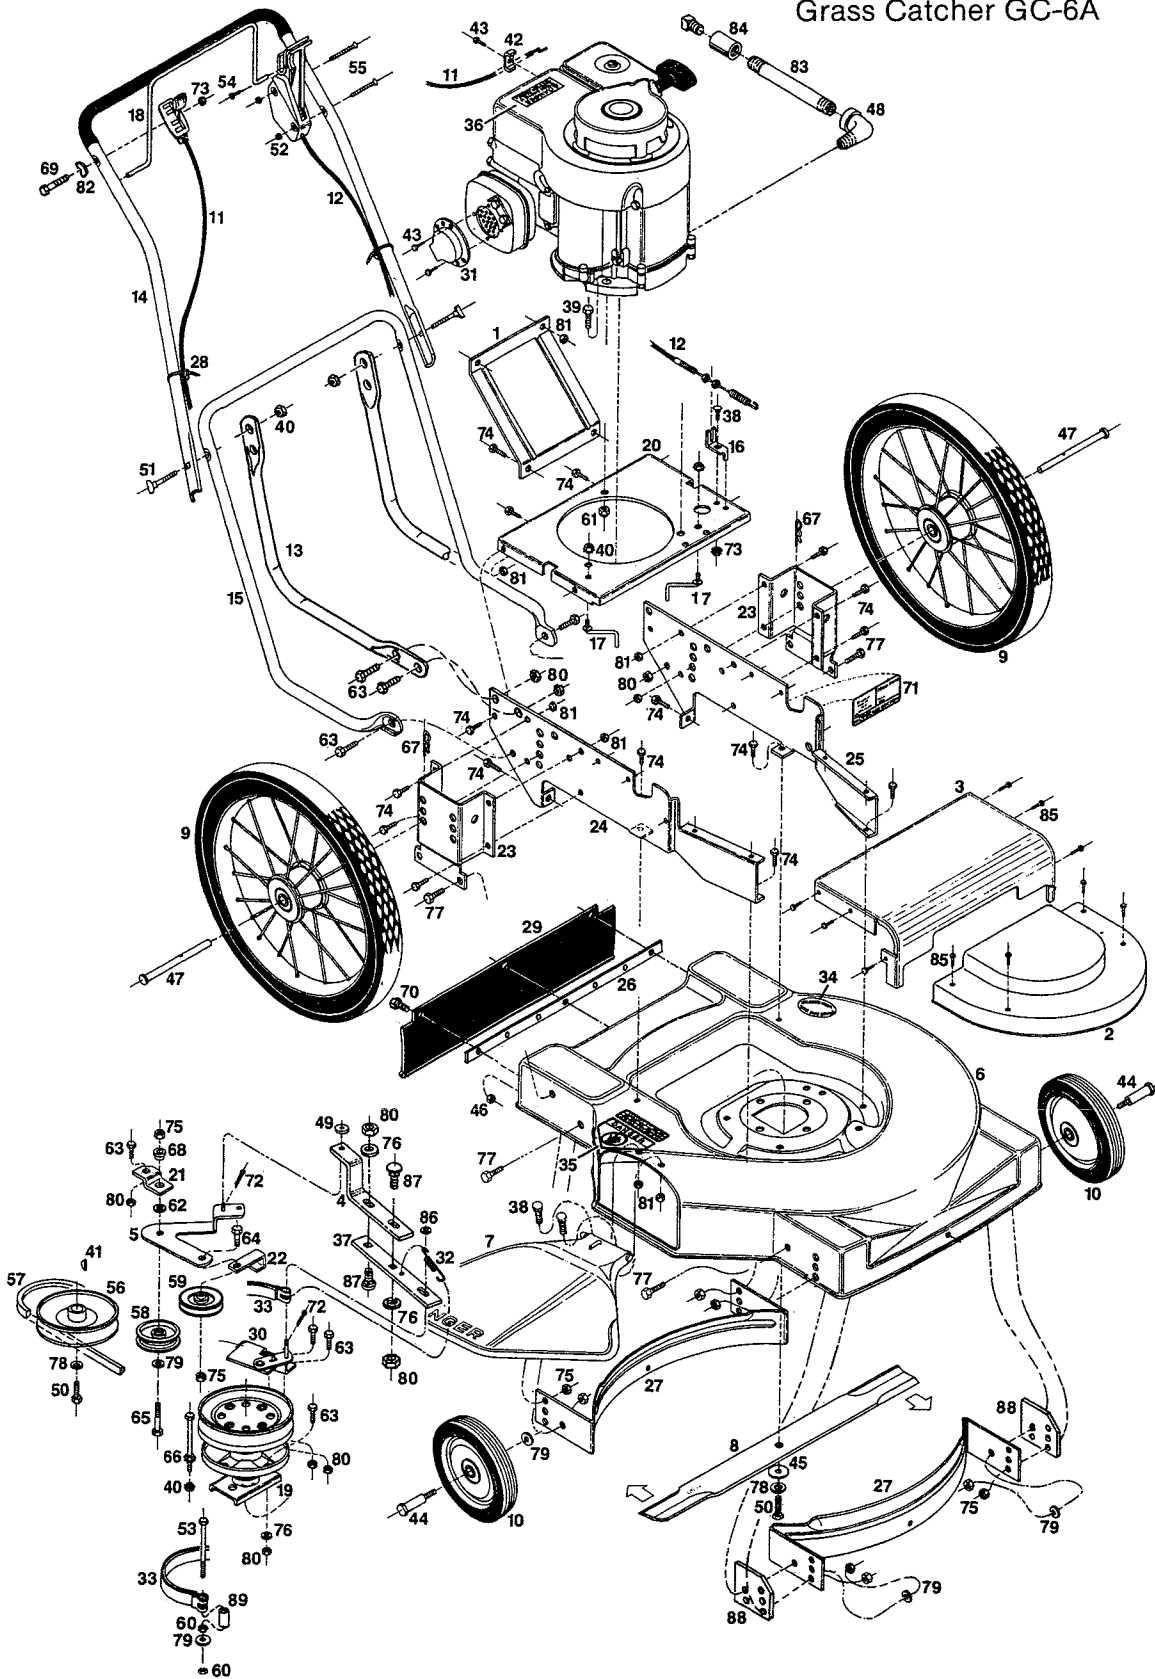

22" Deluxe High Wheel Rotary
Model WHWC22F Wheeler
Grass Catcher GC-6A

**22" Deluxe High Wheel Rotary
Model WHWC22F Wheeler
Grass Catcher GC-6A**

Index Part		Description
No.	No.	
1	013607	Cover - Engine Pulley
2	013615	Cover - Front
3	013623	Cover - Rear
4	109603	Connect Link Top
5	026997	Lever - Blade Clutch
6	029918	Deck 22" Hi-Wheel
7	013573	Chute Deflector Assembly*
8	030213	Blade 22"
9	040154	Wheel - 16" Spoked
10	041046	Wheel - 7 x 1.50 Steel
11	050146	Control - Throttle
12	050419	Control - Blade*
13	072249	Handle Support
14	071183	Handle Upper coated
15	071878	Handle - Lower
16	101634	Lower Cable Mounting Bracket
17	101717	Belt Retainer
18	097691	Control - Blade Crossbar* 103911
19	104711	Blade Spindle
20	107755	Engine Mounting Plate
21	105148	Bracket - Clutch Idler
22	105155	Belt Retainer
23	105270	Bracket - Rear Wheel
24	107219	Side Plate - Right Hand
25	107227	Side Plate - Left Hand
26	109496	Trailing Shield Backing Plate*
27	106625	Baffle - Front/Rear
28	110379	Cable Tie
29	111633	Trailing Shield - Plastic*
30	125286	Blade Brake Assembly*
31	132142	Muffler Deflector
32	132985	Spring - Idler Return
33	133082	Brake Band*
34	140723	Decal - Foot Pad
35	144063	Decal - C.P.S.C. Danger
36	145078	Decal - Blade Danger
37	109595	Connect Link Bottom
38	150011	Bolt - Carriage 1/4-20 x 3/8"
39	150045	Bolt - Hex Head 5/16-18 - 1 1/4"
40	150136	Locknut 5/16-18 Keps
41	150276	Woodruff Key #6
42	150318	Cable Clamp
43	120048	Screw - Sht Metal #10 x 3/8"
44	150730	Wheel Bolt - Front
45	150763	Blade Washer