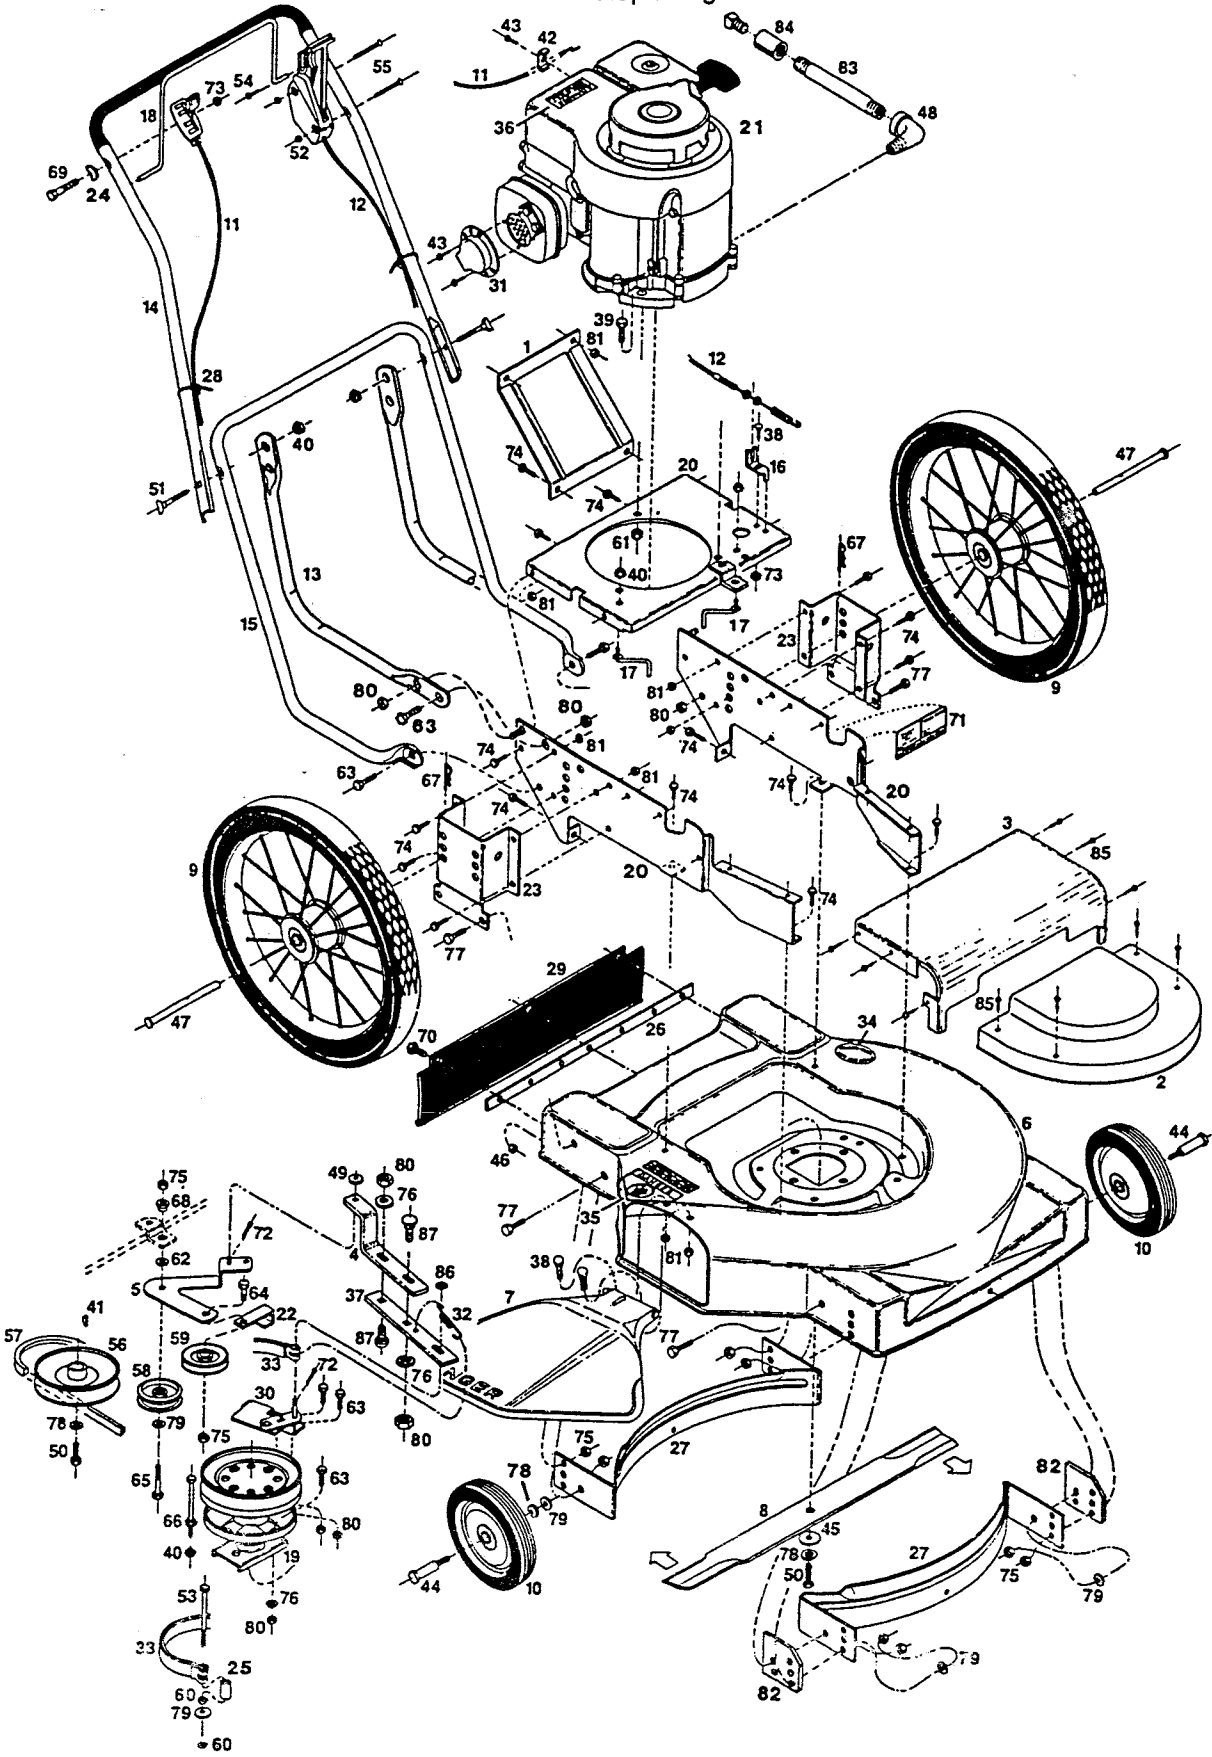

22" SIDE DISCHARGE OFF-SET HIGH-WHEEL ROTARY MOWER
MODEL: WHWC22H.
Grass Catcher Model: GC 12 - P/N 160572
Repl. Bag: P/N 160564

22" SIDE DISCHARGE OFF-SET HIGH-WHEEL ROTARY MOWER
MODEL: WHWC22H
Grass Catcher Model: GC 12 - P/N 160572
Repl. Bag: P/N 160564

Index Part No.	Part No.	Description	Index Part No.	Part No.	Description
1	013607	Cover - Engine Pulley	45	150763	Blade Washer
2	013615	Cover - Front	46	452318	Nut 10-24 Hex Nylon Insert
3	013623	Cover - Rear	47	151019	Pin - Rear Wheel
4	109603	Connect Link Top	48	151332	Elbow 90° x 3/8 Pipe
5	026997	Lever - Blade Clutch	49	151555	Washer
6	029918	Deck 22" Hi-Wheel	50	151571	Bolt - Blade
7	013573	Chute Deflector Assembly	51	151928	Bolt - Curved HD
8	030213	Blade 22"	52	151985	Nut - Hex #10-24
9	040154	Wheel - 16" Spoked	53	151266	Stud Bolt
10	041046	Wheel - 7 x 1.50 Steel	54	152181	Retaining Screw - Crossbar
11	050146	Control - Throttle	55	152298	Screw - Round HD #10-24 x 2-1/4
12	050419	Control - Blade	56	170431	Pulley - Engine
13	072249	Handle Support	57	170647	V-Belt - Blade
14	071183	Handle - Upper with grip	58	179440	Idler Pulley - Flat
15	071878	Handle - Lower	59	305367	Idler Pulley - V-Groove
16	101634	Lower Cable Mounting Bracket	60	310011	Nut - 3/8-16 Lock
17	101717	Belt Retainer	61	310151	Locknut - 5/16-18 Nylock
18	103911	Control - Blade Crossbar	62	311340	Washer 3/8 Thrust
19	104711	Blade Spindle	63	450346	Bolt - Hex Head 5/16-18 x 3/4
20	013631	Engine Mounting Plate Assembly	64	159020	Bolt - Hex Head 3/8-16 x 1-1/2
21	*	Engine	65	312322	Bolt - Hex Head 3/8-16 x 1-3/4
22	105155	Belt Retainer	66	312348	Bolt - Hex Head 5/16-18 x 4
23	105270	Bracket - Rear Wheel	67	317040	Hairpin Cotter
24	150201	Washer - 5/16 Curved	68	326348	Spacer - Clutch Idler
25	467803	Spacer - Brake	69	450379	Bolt - Hex Head 1/4-20 x 1-3/4
26	109496	Trailing Shield Backing Plate	70	458687	Bolt - Hex Head #10-24 x 1/2
27	106625	Baffle - Front/Rear	71	714170	Decal - Rating Plate
28	110379	Cable Tie	72	715029	Cotter Pin 3/32 x 3/4
29	111633	Trailing Shield - Plastic	73	715037	Locknut 1/4-20 Keps
30	125286	Blade Brake Assembly	74	715052	Bolt - Hex Head 1/4-20 x 1/2
31	132142	Muffler Deflector	75	715086	Locknut 3/8-16 Top
32	132985	Spring - Idler Return	76	715185	Washer - Flat 5/16
33	133082	Brake Band	77	715201	Bolt - Hex Head 3/8-16 x 3/4
34	140723	Decal - Foot Pad	78	715607	Washer - Belleville
35	144063	Decal - C.P.S.C. Danger	79	715417	Washer - Flat 3/8
36	145078	Decal - Blade Danger	80	715490	Locknut - 5/16-18 Top
37	109595	Connect Link Bottom	81	715508	Locknut - 1/4-20 Top
38	150011	Bolt - Carriage 1/4-20 x 5/8	82	024786	Plate - Mounting
39	615831	Bolt - Hex Head 5/16-18 - 1-1/4	83	153916	3/8 Pipe Nipple x 6"
40	150136	Locknut 5/16-18 Keps	84	153924	3/8 Pipe Coupling
41	150276	Woodruff Key #6	85	150623	Screw 10-18 x 5/8 Sheet Metal
42	150318	Cable Clamp	86	461731	Washer 3/8 ID x 5/8 OD
43	159574	Screw - Sheet Metal	87	313510	Bolt 5/16-18 x 3/4 Carriage
44	156133	Wheel Bolt - Front			

NOTE: Parts are right or left hand as viewed from the operator position.
Specifications subject to change without prior notice.