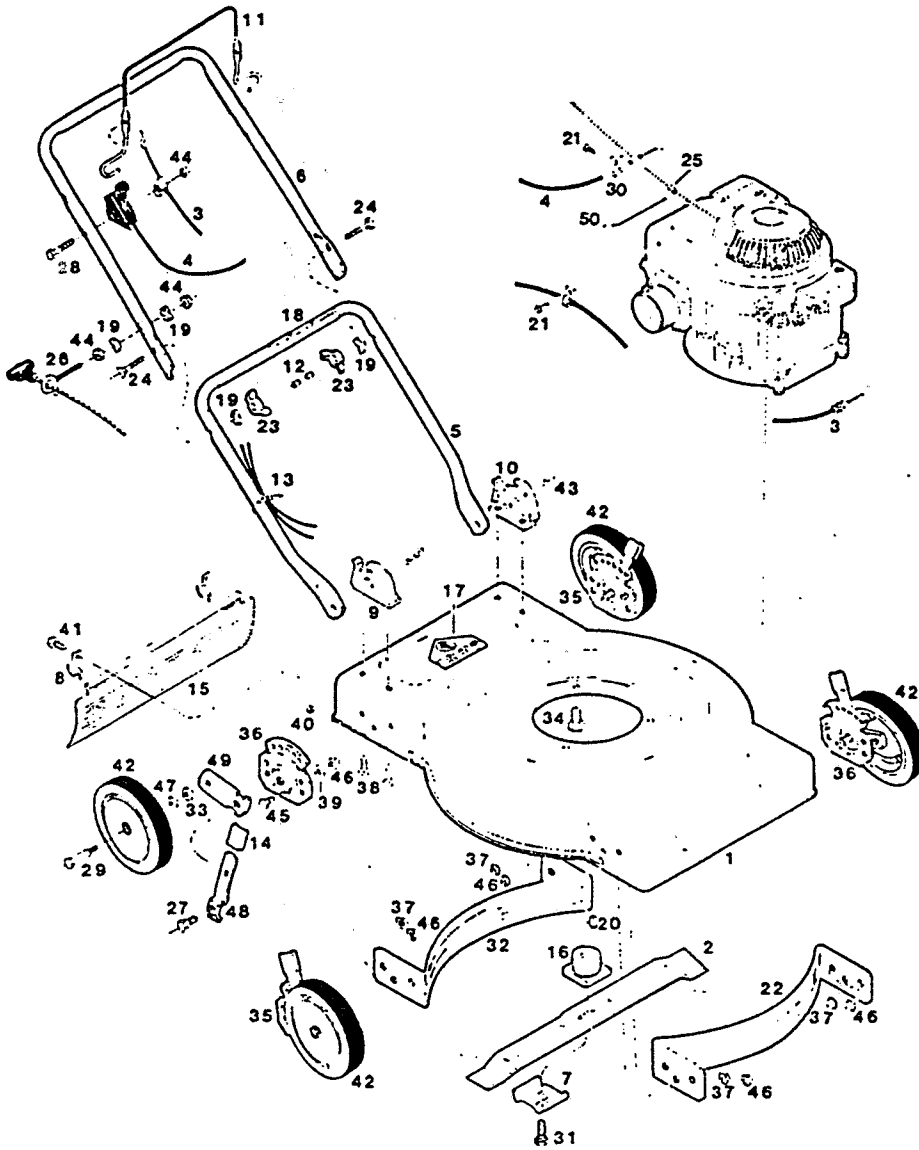

**MODEL WM3K WM40K
20" MULCHING MOWER**

INDEX NO.	PART NO.	DESCRIPTION
1	018747	Deck 20" Mulcher
2	030189	Blade - 20" Mulcher
3	052142	Cable - Engine/Blade Control
4	051219	Control - Throttle
5	071563	Handle - Lower
6	071076	Handle - Upper
7	106336	Washer - Blade Adapter
8	106914	Clip - Trailing Shield
9	088369	Handle Bracket - R.H.
10	088377	Handle Bracket - L.H.
11	104687	Bail - Engine/Blade Control
12	110064	Bolt Cap - Plastic
13	110379	Cable Tie
14	114462	Plastic Tip - Setting Lever
15	114397	Trailing Shield - Plastic
16	133231	Blade Adapter
17	143115	Decal - Danger
18	715557	Decal - Starting Instructions
19	150201	Washer - Curved 5/16"
20	150276	Woodruff Key No. 6
21	150623	Screw - Self Tap #10 x 5/8
22	085878	Baffle - Front
23	150235	Wing Nut 5/16-18
24	151936	Bolt-Curved Head 5/16-18 x 2-1/4
25	152074	Rope Stop
26	152371	Rope Guide
27	153650	Shoulder Bolt - Height Adjuster
28	153874	Bolt - 1/4-20 x 2-1/4 Hex
29	150060	Wheel Bolt
30	150318	Clamp - Cable
31	162024	Bolt - Blade 3/8-24 x 1-1/4 Gr. 8
32	085886	Baffle - Rear
33	715417	Washer - Flat
34	457168	Bolt - 3/8-16 x 7/8 TDFM
35	428664	Back Plate - Height Adjuster R.H. Front L.H. Rear
36	428714	Back Plate - Height Adjuster L.H. Front R.H. Rear
37	156406	Nut - 3/8-16 Toplock Flange
38	457499	Bolt - 1/4-20 x 1/2 Thread Forming
39	462093	Washer - 1/4
40	452318	Nut #10-24 Hex Nylon Insert
41	458687	Bolt - #10-24 x 1/2
42	043018	Wheel - 8 x 1.75 Plastic
43	715011	Hairpin Cotter
44	715037	Nut - 1/4-20 Keps
45	715045	Bolt - 1/4-20 x 3/4
46	715508	Locknut 1/4-20
47	715607	Washer - Belleville
48	776500	Setting Lever - Height Adjuster
49	777862	Wheel Lever - Height Adjuster
50	009415	Decal - Blade Warning