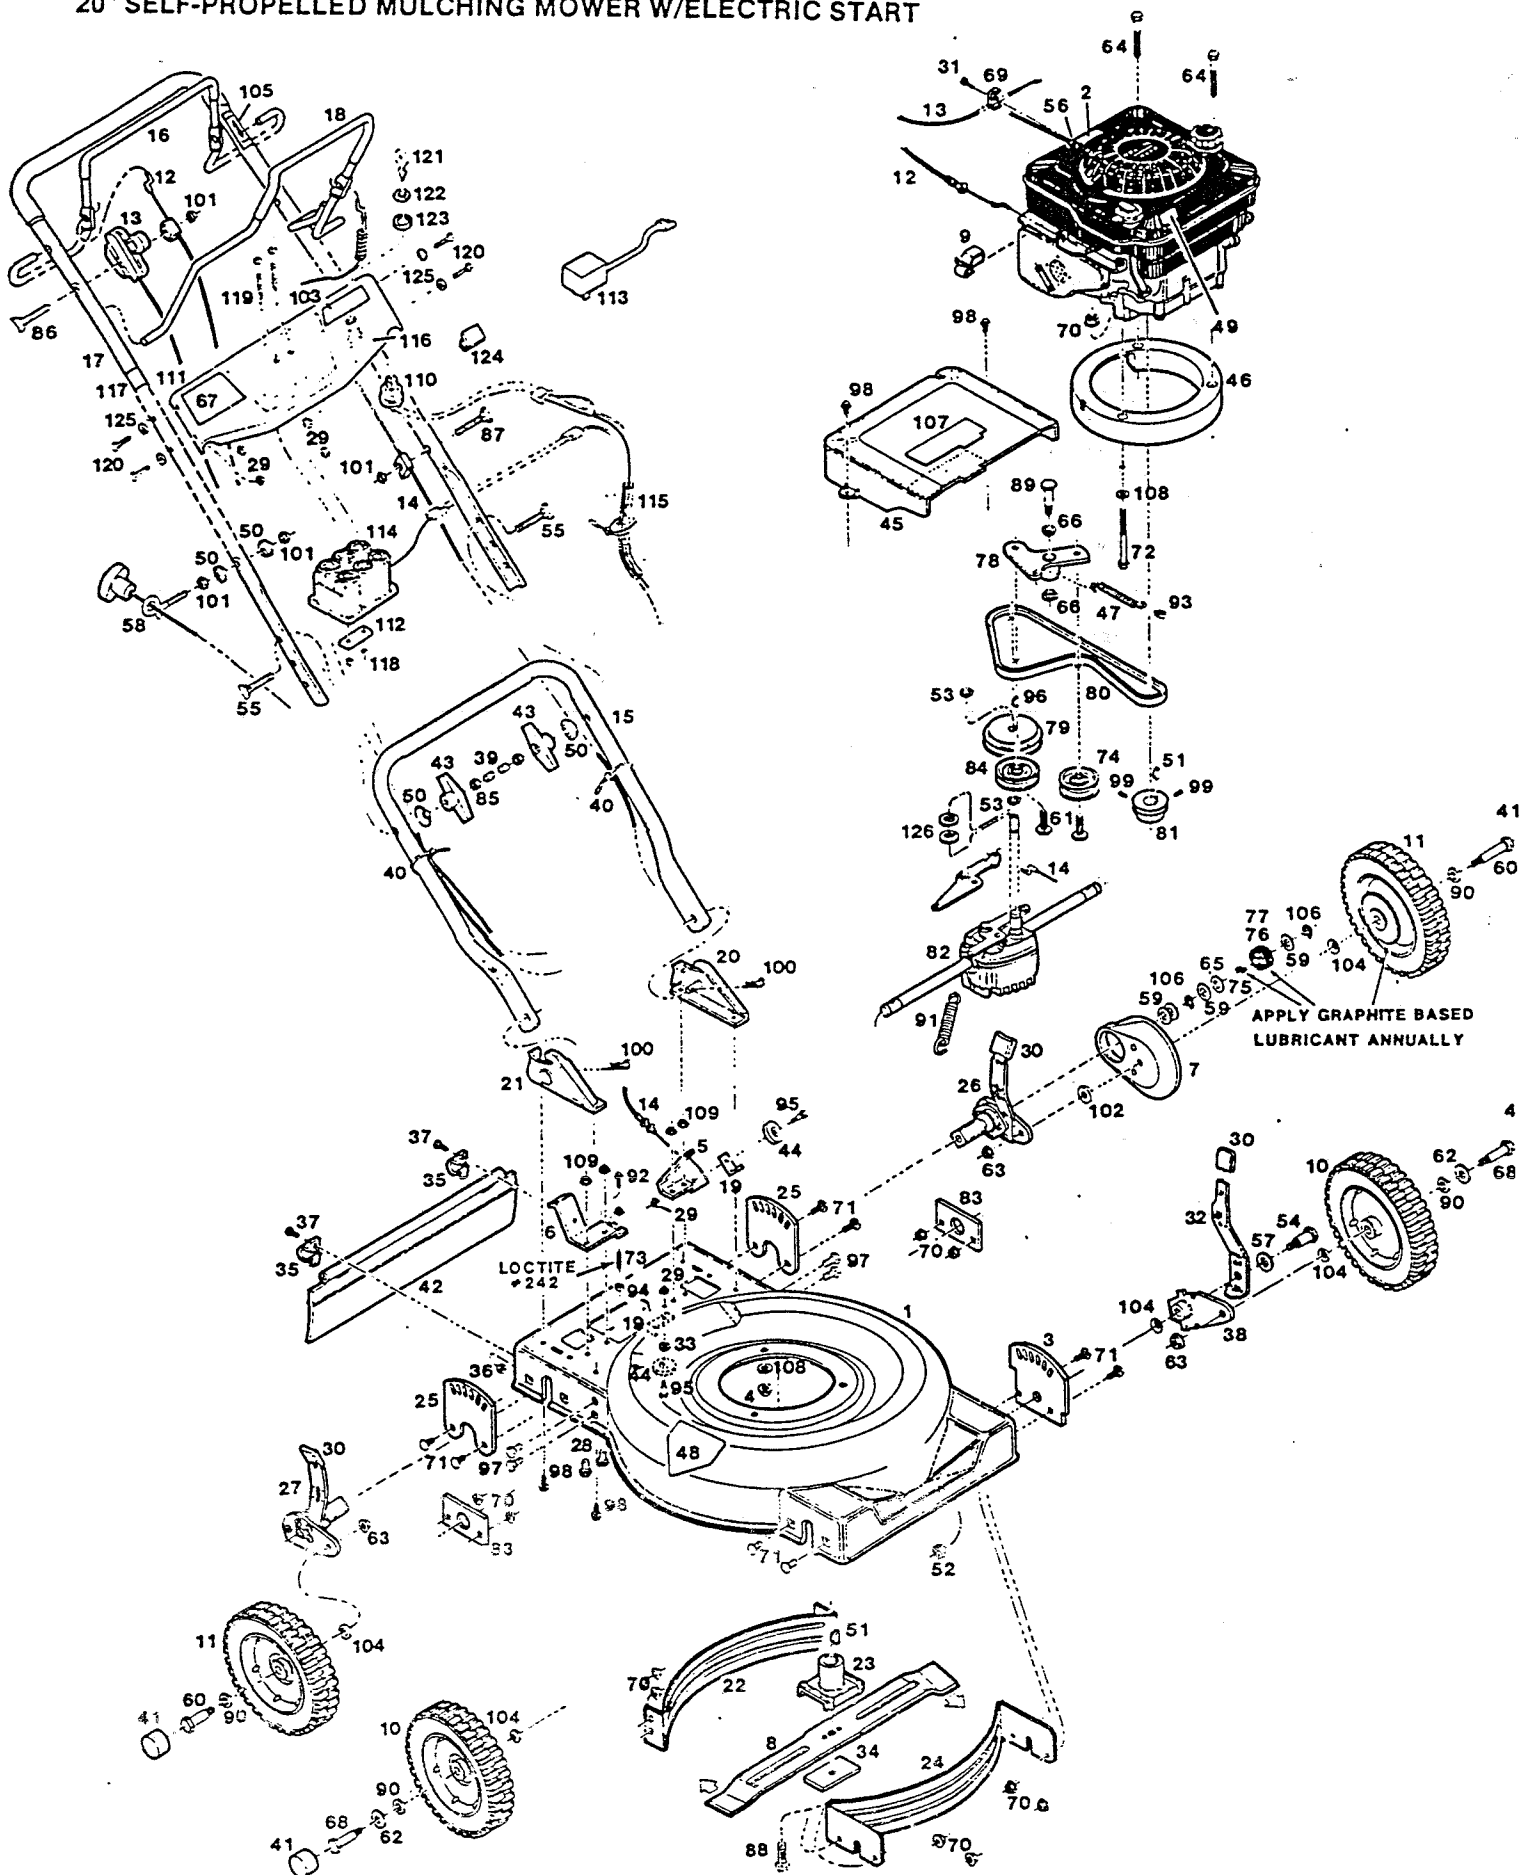

**MODEL WM5ESPK  
20" SELF-PROPELLED MULCHING MOWER W/ELECTRIC START**

**MODEL WM5ESPK  
20" SELF-PROPELLED MULCHING MOWER W/ELECTRIC START**

Index Part			Index Part		
No.	No.	Description	No.	No.	Description
1	022210	Deck 20" Mulcher	64	156463	Bolt - Hex 5/16-18 x 2-3/4 Gr. 5
2	001206	Decal - Warning Blade Rotation	65	156638	Washer - Flat 1/2
3	091850	Plate - Height Adjuster - Front	66	156653	Bearing - Flange Nylon
4	616342	Nut - 5/16-18 Center Lock	67	716761	Decal - Electric Start Inst.
5	088674	Bracket - Pulley Mounting	68	153668	Bolt - Wheel, Front
6	088658	Bracket - Trans Pulley	69	157552	Clamp - Cable
7	022236	Cover - Drive Wheel	70	157610	Locknut - Flange 5/16-18
8	030189	Blade - 20" Mulcher	71	158907	Bolt - Carriage 5/16-18 x 5/8
9	381442	Clip - Tinnerman	72	163964	Bolt - 5/16-18 x 4 Gr. 5
10	041418	Wheel - Front 8"	73	163840	Stud - Short
11	041442	Wheel - Rear 8" w/Gear	74	170621	Pulley - Idler, Flat
12	052209	Cable - Engine/Blade Control	75	171041	Dog - Drive
13	052217	Cable - Throttle Control	76	171058	Gear - Drive RH
14	052522	Cable - Drive Engagement	77	171066	Gear - Drive LH
15	071563	Handle - Lower	78	171496	Arm - Idler
16	104687	Bail - Engine/Blade Control	79	171819	Pulley - 2 Speed
17	073247	Handle - Upper	80	171652	V-Belt
18	089615	Bail - Ground Drive	81	171660	Sheave - Engine
19	096305	Bracket Cable Retainer	82	171751	Transmission Assembly
20	088435	Bracket - Handle LH	83	179176	Support - Wheel Hub
21	088427	Bracket - Handle RH	84	305367	Pulley - Idler V-Groove
22	087080	Baffle - Rear	85	310045	Nut - 5/16-18
23	089888	Blade Adapter	86	380550	Bolt - Curved Head 1/4-20 x 2-1/4
24	087288	Baffle - Front	87	150029	Bolt - Curved Head 1/4 x 1-1/2
25	088815	Plate - Height Adjuster - Rear	88	381624	Bolt - Blade 3/8-24 x 2 Gr. 8
26	089987	Wheel Arm Assembly L.H. Rear	89	381665	Bolt - Shoulder
27	089979	Wheel Arm Assembly R.H. Rear	90	156620	Washer 1/2 x 1
28	457044	Bolt - 1/4-20 x 1/2	91	381780	Spring - Transmission Return
29	715334	Nut - #10-24 Keps	92	150326	Screw - #10-24 x 1/2 Hex Slot Head
30	114462	Tip - Plastic	93	381889	Clip - "U" Tinnerman
31	150623	Screw - Hex Slotted #10 x 5/8	94	382150	Spacer
32	091835	Lever Height Adjuster - Front	95	158683	Bolt - Shoulder 1/4-20
33	158956	Washer - 1/4	96	446450	Key - Woodruff
34	105005	Washer - Blade	97	159780	Bolt - Hex 5/16-18 x 5/8 Flange
35	106914	Clip - Trailing Shield	98	457499	Bolt - 1/4-20 x 1/2 Thread Forming
36	452318	Nut - #10-24 Hex Nylon Insert	99	315093	Screw Set - 5/16-18 x 1/4
37	458687	Bolt - #10-24 x 1/2	100	715011	Hairpin Cotter
38	091819	Wheel Arm - Front	101	715037	Nut - 1/4-20 Keps
39	110064	Cap - Plastic Bolt	102	158469	Washer - 3/8
40	110379	Cable Tie	103	716779	Decal - Danger Elect. Start
41	112045	Cap - Hub	104	715607	Washer - Belleville
42	114421	Trailing Shield - Plastic	105	794412	Decal - Drive Control
43	113589	Knob - Handle	106	153940	Ring - Transmission - Axle
44	112177	Pulley - Drive Cable	107	794974	Decal - Heat Reflector
45	114108	Cover - Transmission	108	158212	Washer - 5/16
46	114132	Spacer - Engine	109	715078	Nut - 1/4-20 Flange Lock
47	135665	Spring - Extension	110	050252	Switch - Ignition
48	143115	Decal - Warning CPSC	111	022343	Plate - Handle
49	148411	Decal - Warning Oil Overfill	112	101246	Plate - Reinforcing
50	150201	Washer - Curved 5/16	113	132571	Battery Charger
51	150276	Woodruff Key #6	114	134601	Battery - 12 volt
52	715441	Nut - 3/8-16 Twin Whiz	115	138743	Wiring Harness
53	151282	Ring - Transmission Top	116	144089	Decal - Ignition
54	163972	Bolt - Shoulder	117	147322	Decal - Aux. Rope Start
55	151936	Bolt - Curved Head 5/16-18 x 2-1/4	118	151894	Locknut - Hex #8-32
56	152074	Rope Stop	119	151886	Screw - Machine Rd #8-32 x 3-1/4
57	164020	Washer - Hardened	120	156836	Bolt #10-24 x 1-1/8
58	152371	Rope Guide	121	304352	Keys - Ignition
59	152553	Washer - Thrust 1/2	122	310102	Nut - Hex 5/8-32
60	154328	Bolt - Wheel, Rear	123	311241	Washer - Lockwasher 5/8
61	154369	Bolt - 3/8-16 x 1-1/4 Shaved Head	124	819714	Clip Wiring - Press-on
62	155075	Washer - Flat 1/2	125	715136	Washer #10 Flat
63	156406	Nut - Hex 3/8-16 Flange	126	162289	Spacer - Notched