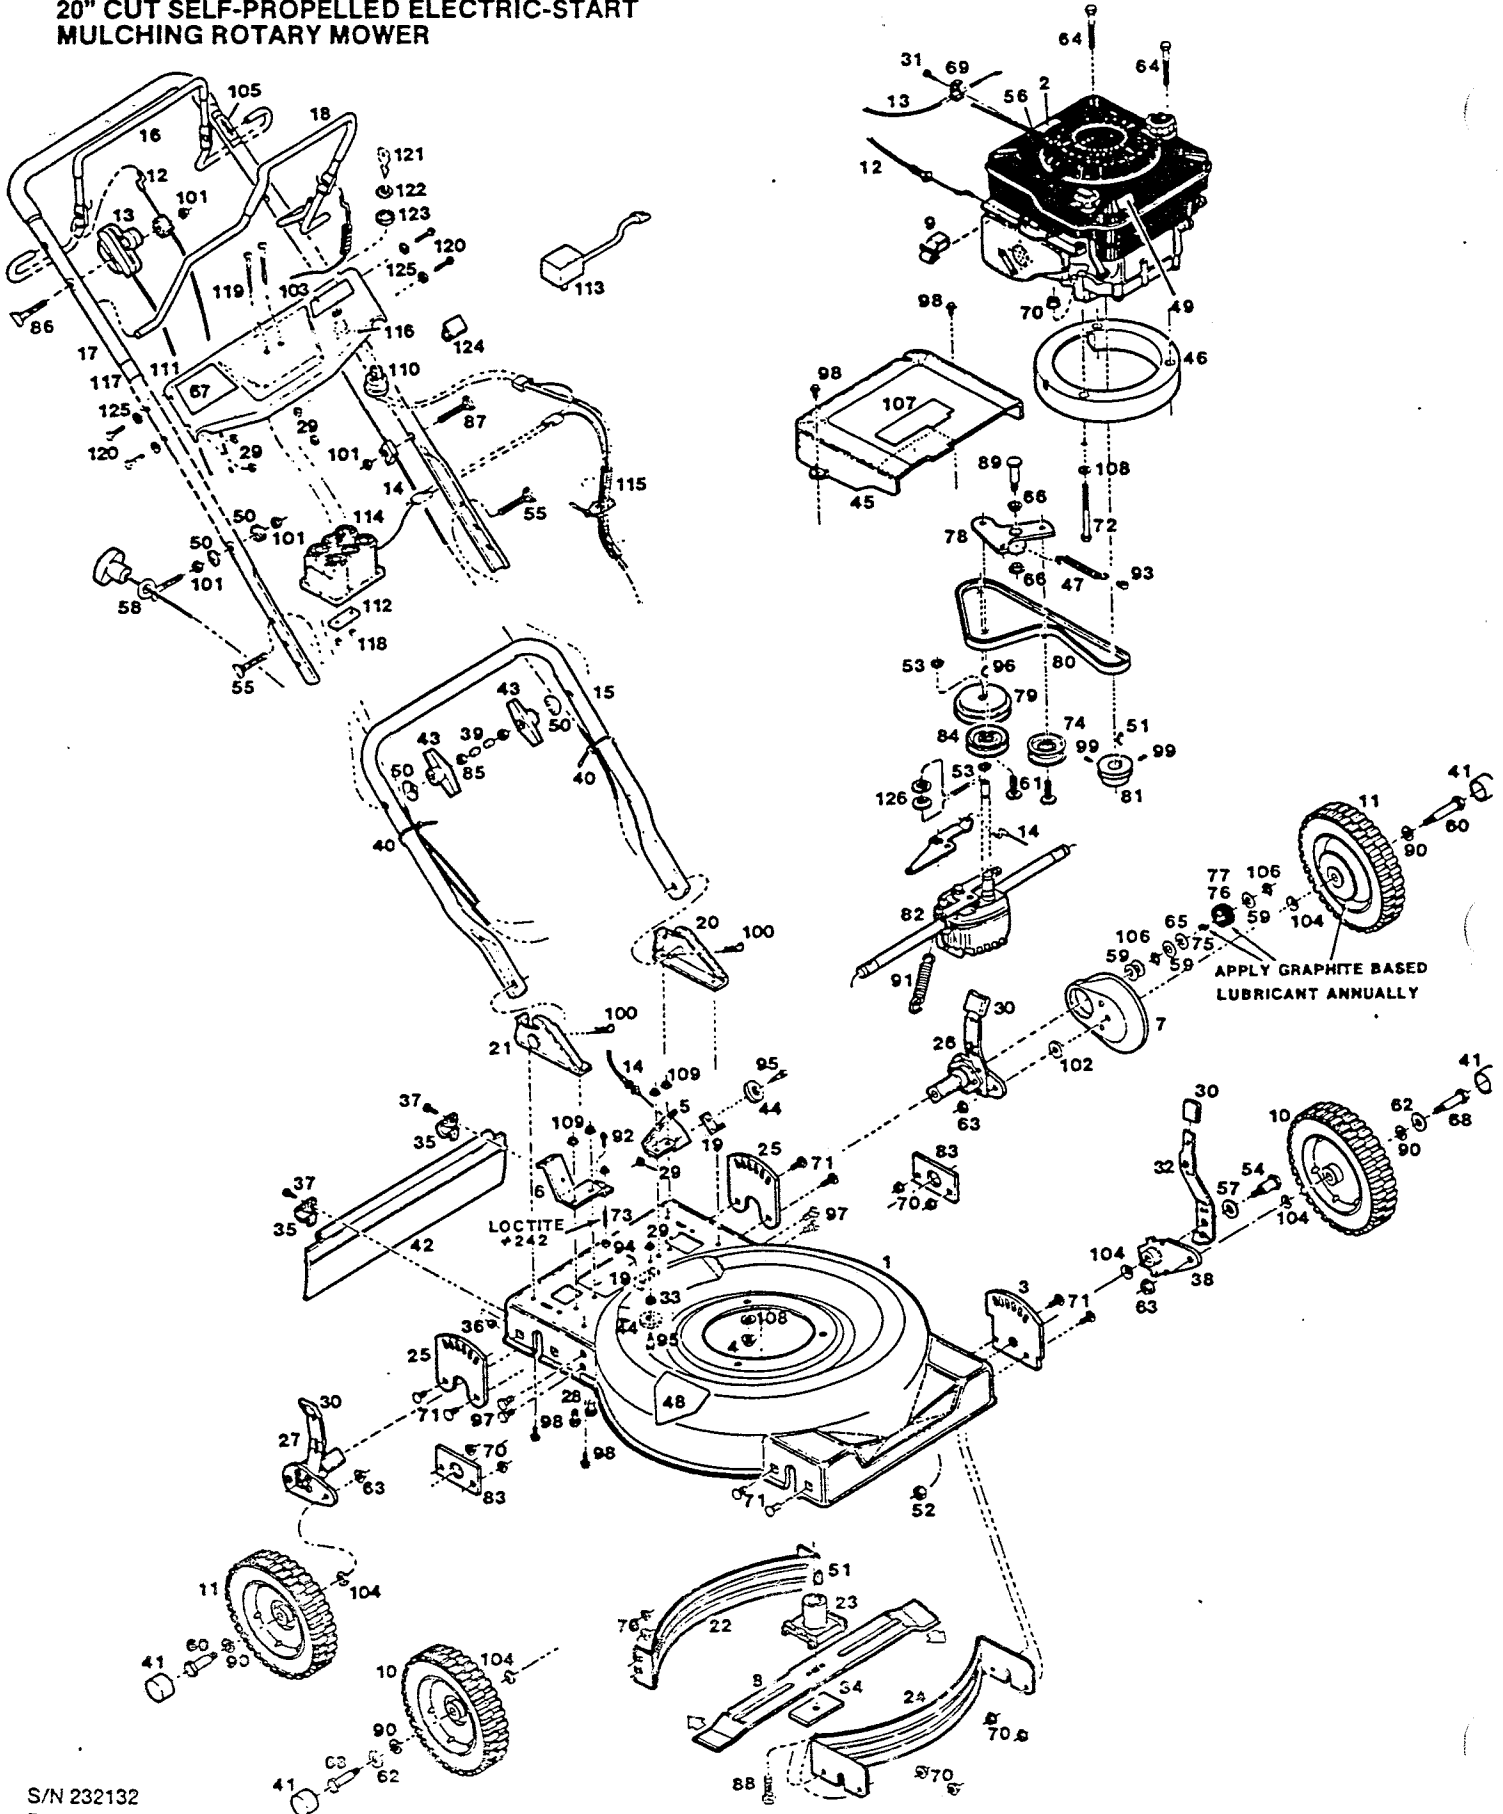

**MODEL: WM5ESPL
20" CUT SELF-PROPELLED ELECTRIC-START
MULCHING ROTARY MOWER**

S/N 232132
P/L 188664
O/M 082579
E/M 189142

**MODEL: WM5ESPL
20" CUT SELF-PROPELLED ELECTRIC-START
MULCHING ROTARY MOWER**

Index No.	Part No.	Description	Index No.	Part No.	Description
1	022210	Deck 20" Mulcher	64	156463	Bolt - Hex 5/16-18 x 2-3/4 Gr. 5
2	001206	Decal - Warning Blade Rotation	65	156638	Washer - Flat 1/2
3	091850	Plate - Height Adjuster - Front	66	156653	Bearing - Flange Nylon
4	616342	Nut - 5/16-18 Center Lock	67	716761	Decal - Electric Start Inst.
5	088674	Bracket - Pulley Mounting	68	153668	Bolt - Wheel, Front
6	088658	Bracket - Trans Pulley	69	157552	Clamp - Cable
7	022236	Cover - Drive Wheel	70	157610	Locknut - Flange 5/16-18
8	030189	Blade - 20" Mulcher	71	158907	Bolt - Carriage 5/16-18 x 5/8
9	381442	Clip - Tinnerman	72	163964	Bolt - 5/16-18 x 4 Gr. 5
10	041418	Wheel - Front 8"	73	163840	Stud - Short
11	041442	Wheel - Rear 8" w/Gear	74	170621	Pulley - Idler, Flat
12	052209	Cable - Engine/Blade Control	75	171041	Dog - Drive
13	052217	Cable - Throttle Control	76	171058	Gear - Drive RH
14	052522	Cable - Drive Engagement	77	171066	Gear - Drive LH
15	071563	Handle - Lower	78	171496	Arm - Idler
16	104687	Bail - Engine/Blade Control	79	171819	Pulley - 2 Speed
17	073247	Handle - Upper	80	171652	V-Belt
18	089615	Bail - Ground Drive	81	171660	Sheave - Engine
19	096305	Bracket Cable Retainer	82	171751	Transmission Assembly
20	088435	Bracket - Handle LH	83	179176	Support - Wheel Hub
21	088427	Bracket - Handle RH	84	305367	Pulley - Idler V-Groove
22	087080	Baffle - Rear	85	310045	Nut - 5/16-18
23	089888	Blade Adapter	86	380550	Bolt - Curved Head 1/4-20 x 2-1/4
24	087288	Baffle - Front	87	150029	Bolt - Curved Head 1/4 x 1-1/2
25	088815	Plate - Height Adjuster - Rear	88	381624	Bolt - Blade 3/8-24 x 2 Gr. 8
26	089987	Wheel Arm Assembly L.H. Rear	89	381665	Bolt - Shoulder
27	089979	Wheel Arm Assembly R.H. Rear	90	156620	Washer 1/2 x 1
28	457044	Bolt - 1/4-20 x 1/2	91	381780	Spring - Transmission Return
29	715334	Nut - #10-24 Keps	92	150326	Screw - #10-24 x 1/2 Hex Slot Head
30	114462	Tip - Plastic	93	381889	Clip - "U" Tinnerman
31	150623	Screw - Hex Slotted #10 x 5/8	94	382150	Spacer
32	091835	Lever Height Adjuster - Front	95	158683	Bolt - Shoulder 1/4-20
33	158956	Washer - 1/4	96	446450	Key - Woodruff
34	106005	Washer - Blade	97	159780	Bolt - Hex 5/16-18 x 5/8 Flange
35	106914	Clip - Trailing Shield	98	457499	Bolt - 1/4-20 x 1/2 Thread Forming
36	452318	Nut - #10-24 Hex Nylon Insert	99	315093	Screw Set - 5/16-18 x 1/4
37	458687	Bolt - #10-24 x 1/2	100	715011	Hairpin Cotter
38	091819	Wheel Arm - Front	101	715037	Nut - 1/4-20 Keps
39	110064	Cap - Plastic Bolt	102	158469	Washer - 3/8
40	110379	Cable Tie	103	716779	Decal - Danger Elect. Start
41	112045	Cap - Hub	104	715607	Washer - Belleville
42	114421	Trailing Shield - Plastic	105	794412	Decal - Drive Control
43	113589	Knob - Handle	106	153940	Ring - Transmission - Axle
44	112177	Pulley - Drive Cable	107	794974	Decal - Heat Reflector
45	114108	Cover - Transmission	108	158212	Washer - 5/16
46	114132	Spacer - Engine	109	715078	Nut - 1/4-20 Flange Lock
47	135665	Spring - Extension	110	050252	Switch - Ignition
48	143115	Decal - Warning CPSC	111	022343	Plate - Handle
49	148411	Decal - Warning Oil Overfill	112	101246	Plate - Reinforcing
50	150201	Washer - Curved 5/16	113	132571	Battery Charger
51	150276	Woodruff Key #6	114	134601	Battery - 12 volt
52	715441	Nut - 3/8-16 Twin Whiz	115	138743	Wiring Harness
53	151282	Ring - Transmission Top	116	144089	Decal - Ignition
54	163972	Bolt - Shoulder	117	147322	Decal - Aux. Rope Start
55	151936	Bolt - Curved Head 5/16-18 x 2-1/4	118	151894	Locknut - Hex #8-32
56	152074	Rope Stop	119	151886	Screw - Machine Rd #8-32 x 3-1/4
57	164020	Washer - Hardened	120	156836	Bolt #10-24 x 1-1/8
58	152371	Rope Guide	121	304352	Keys - Ignition
59	152553	Washer - Thrust 1/2	122	310102	Nut - Hex 5/8-32
60	154328	Bolt - Wheel, Rear	123	311241	Washer - Lockwasher 5/8
61	154369	Bolt - 3/8-16 x 1-1/4 Shaved Head	124	819714	Clip Wiring - Press-on
62	156075	Washer - Flat 1/2	125	715136	Washer #10 Flat
63	156406	Nut - hex 3/8-16 Flange	126	162289	Spacer - Notched