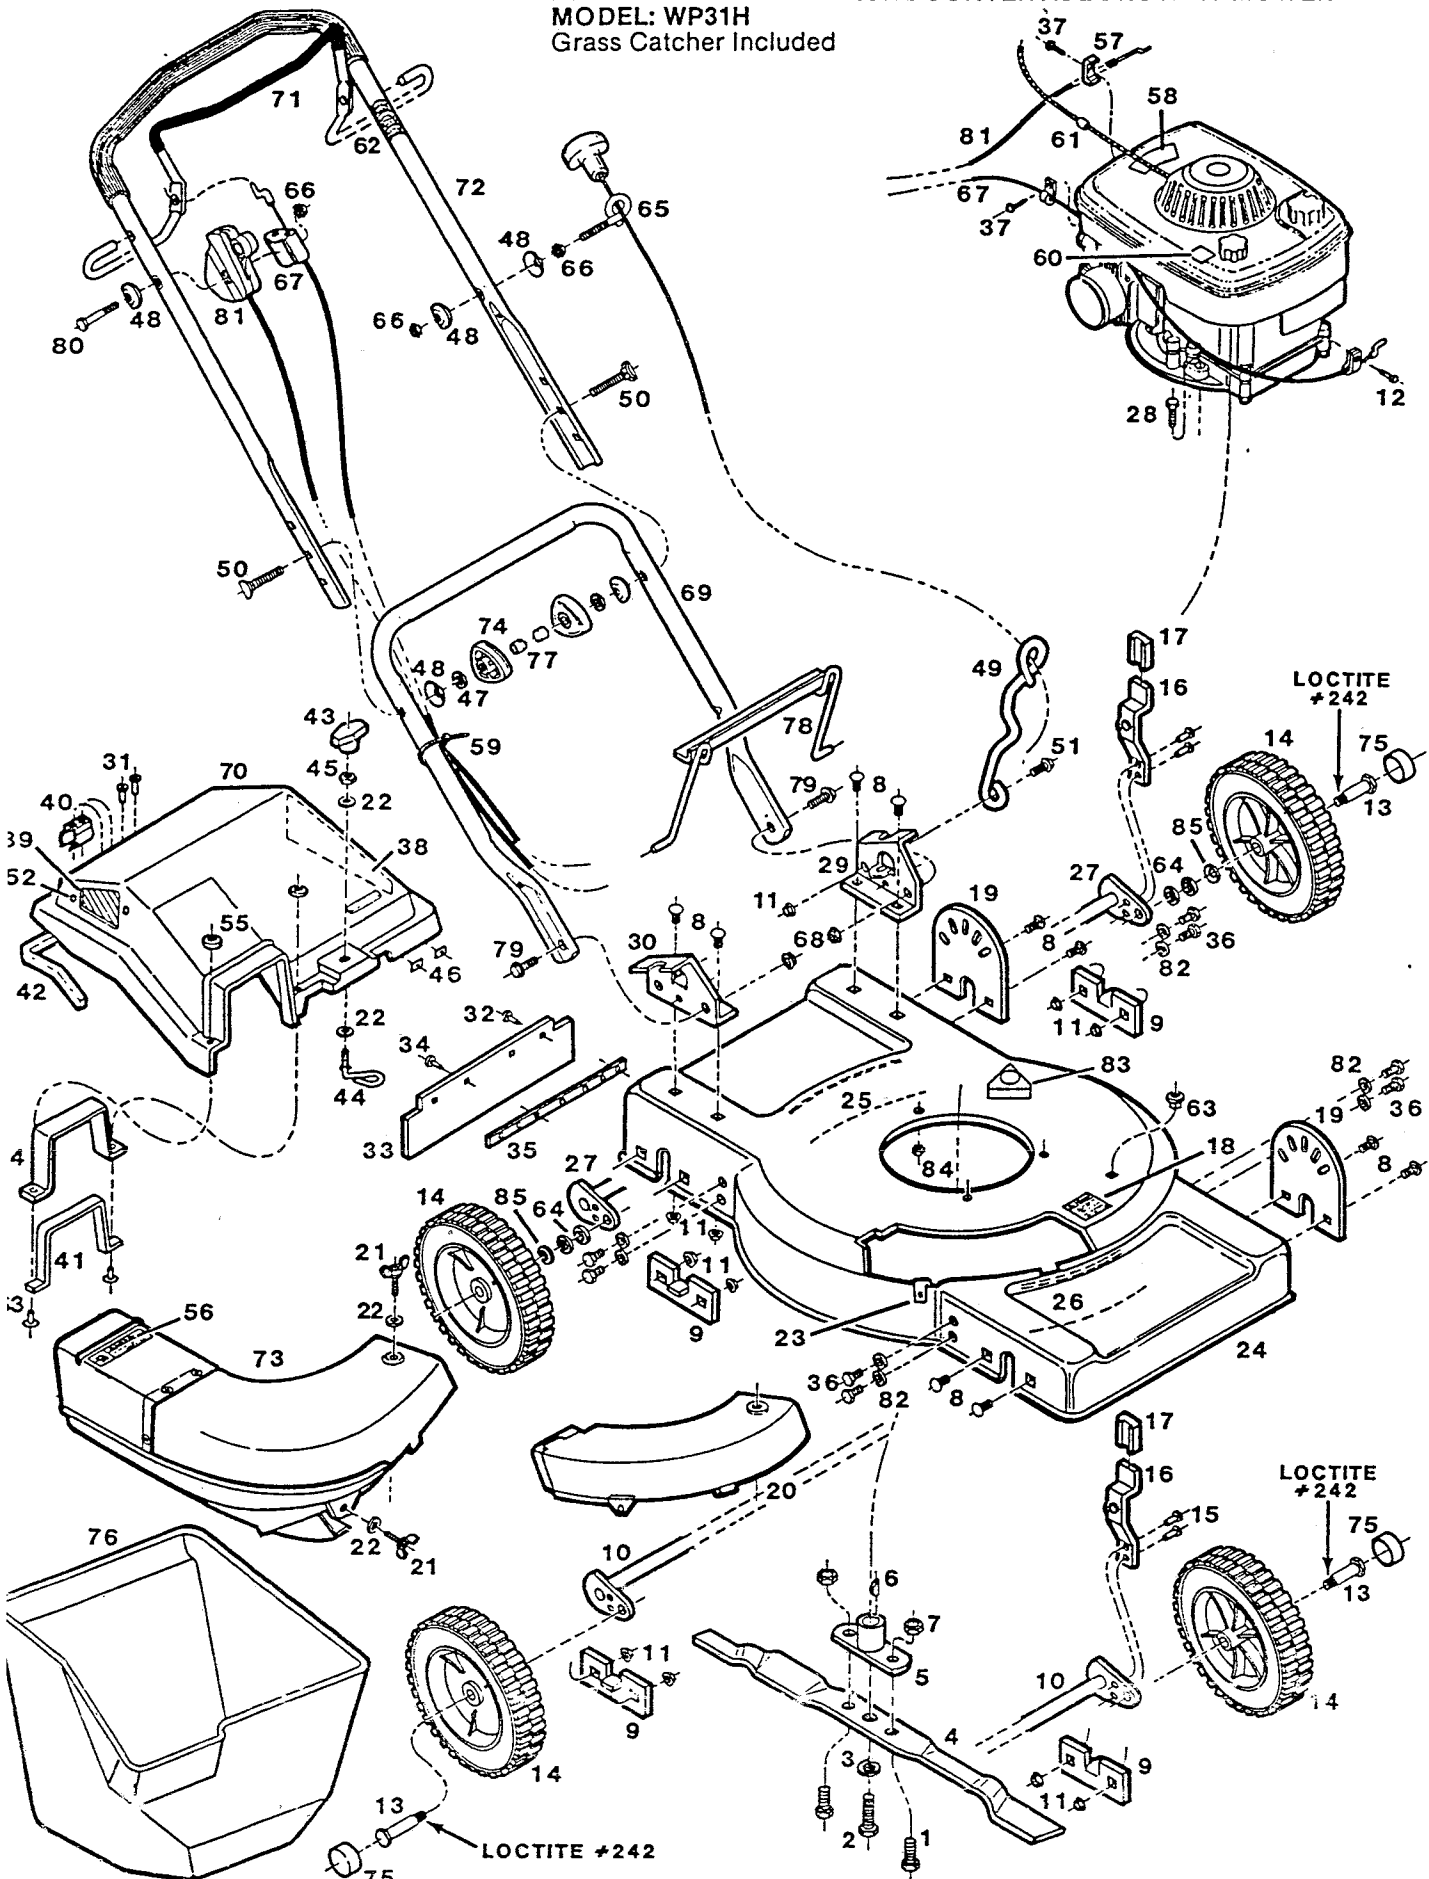

21" REAR BAGGING DELUXE CONVERTIBLE ROTARY MOWER
 MODEL: WP31H
 Grass Catcher Included

**21" REAR BAGGING DELUXE CONVERTIBLE ROTARY MOWER
MODEL: WP31H
Grass Catcher Included**

Item No.	Part No.	Description	Item No.	Part No.	Description
1	457176	Bolt - 3/8-16 x 1-1/4 Gr. 5	44	153307	Shaft - Connecting
2	156232	Bolt - Blade	45	310052	Nut - Hex 1/4-20
3	311035	Lockwasher - Split 1/2	46	156844	Nut - Push 1/8
4	030528	Blade - 21	47	461665	Lockwasher - Internal Tooth 5/16
5	109256	Coupling - Blade	48	150201	Washer - Curved 5/16
6	150276	Key - Woodruff #6	49	109322	Guide - Lower Rope
7	715086	Locknut - Hex 3/8-16	50	151936	Bolt - Curved Head 5/16-18 x 2-1/4
8	156364	Bolt - Carriage 5/16-18 x 5/8	51	459131	Bolt - Hex 5/16-18 x 1
9	109207	Bracket - Axle	52	156331	Rivet - Nylon 3/16
10	024901	Axle Assembly - Front	53	156810	Rivet - Spec. Pop 3/16
11	151340	Locknut - Flange 5/16-18	54	109504	Support - Chute Opening
12	151613	Bolt - Hex Sems #10 - 32 x 3/8	55	156273	Washer - Flat #10
13	150060	Bolt - Wheel	56	001800	Decal - Catcher Warning
14	041426	Wheel	57	150318	Clamp - Cable
15	156257	Rivet - Pop 1/4 x 3/8	58	001206	Decal - Blade Rotation Warning
16	091215	Lever - Height Adjustment	59	110397	Tie - Cable
17	111559	Tip - Plastic Lever	60	148411	Decal - Warning Oil Overfill
18	001818	Decal - Chute Warning	61	152074	Rope Stop
19	024844	Plate - Back	62	760074	Decal - Engine Control
20	112052	Cover - Deck	63	156422	Insert - Plastic 1/4
21	156265	Screw - Wing 1/4-20 x 3/4	64	715417	Washer - Flat 3/8 SAE
22	715300	Washer - Flat 1/4	65	152371	Guide - Upper Rope
23	156281	Nut - Speed 1/4	66	715037	Nut - Hex Keps 1/4-20
24	024802	Deck - Push 21	67	051466	Cable - Bail
25	024877	Baffle - Rear	68	451992	Nut - Flange Top Lock 3/8-16
26	024885	Baffle - Front	69	072405	Handle - Lower
27	024919	Axle Assembly - Rear	70	111997	Top - Catcher
28	156968	Bolt - Hex 5/16-18 x 1-1/4 Gr. 5	71	109298	Bail - Coated Black
29	024869	Bracket - Handle LH	72	072306	Handle - Upper w/Foam Grip
30	024851	Bracket - Handle RH	73	129015	Cover - Body Assembly - Chute
31	156349	Rivet - Pop 1/8 x 1/4	74	744284	Knob - Handle
32	715243	Rivet - Pop 3/16 x 1/8	75	672345	Cap - Hub
33	112136	Shield - Trailing	76	129023	Frame & Bag Assembly
34	152389	Rivet - 3/16 x 11/32	77	110064	Cap - Plastic Bolt
35	109496	Strip - Backing	78	024935	Support - Catcher
36	450437	Bolt - Hex 5/16-18 x 5/8 Gr. 5	79	156414	Bolt - Hex Flange 3/8 x 1
37	150623	Screw - Hex Slotted #10 x 5/8	80	153874	Bolt - Hex 1/4-20 x 2-1/4
38	112011	Screen - Large	81	051235	Control - Throttle
39	112029	Screen - Small	82	715185	Washer - Flat 5/16
40	111963	Clip - Handle	83	143115	Decal - Warning CPSC
41	134445	Seal - Door	84	715490	Locknut - 5/16-18
42	134452	Seal - Bag	85	715607	Washer - 3/8 Belleville
43	156299	Knob Catcher			