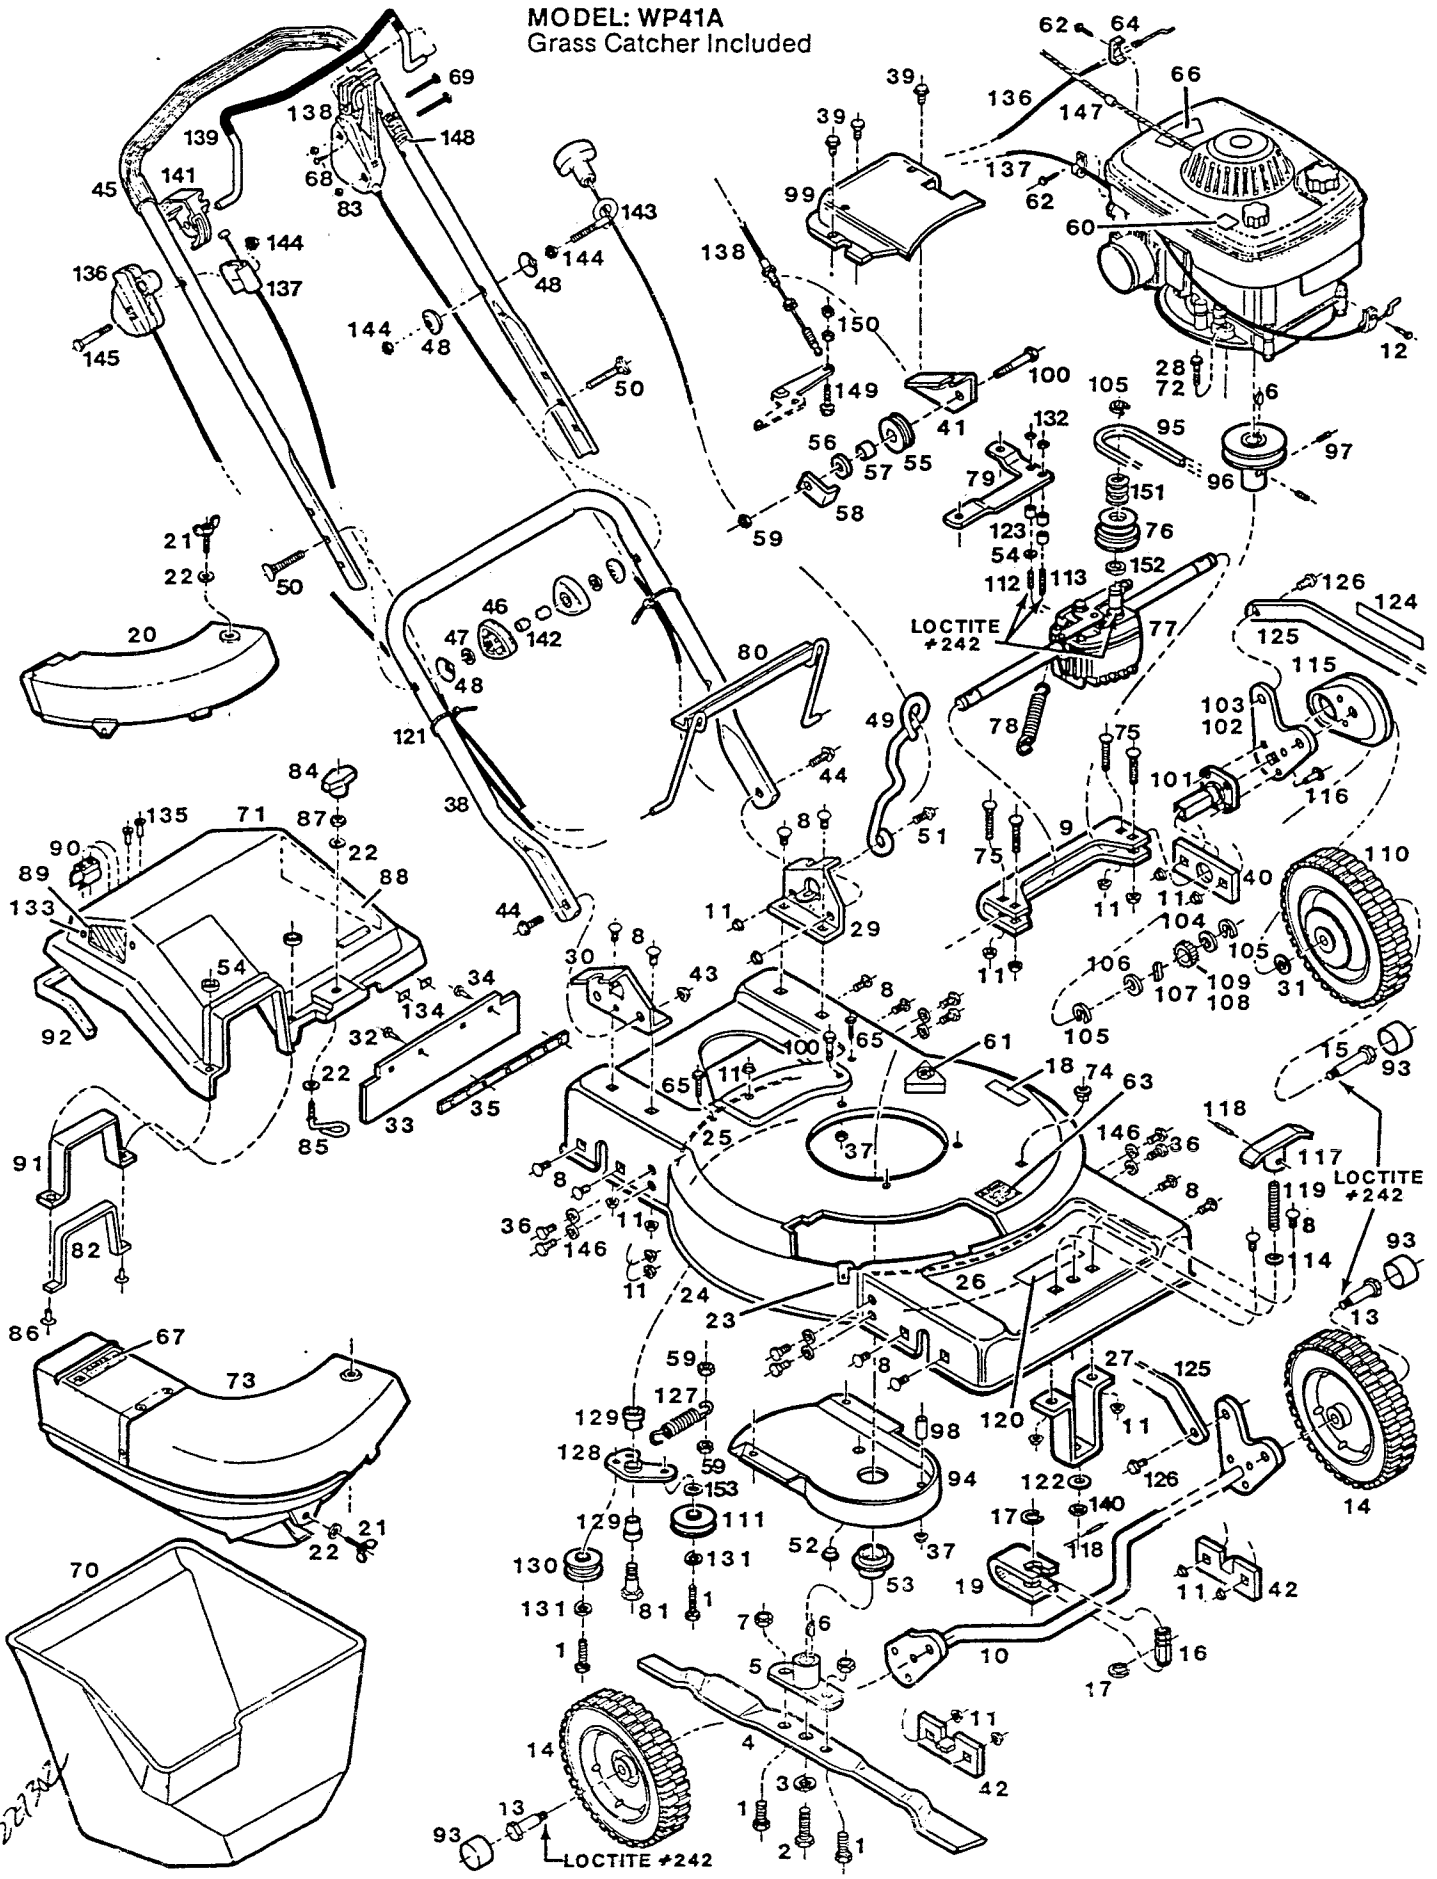

21" REAR BAGGING REAR DRIVE SELF-PROPELLED DELUXE CONVERTIBLE ROTARY MOWER

MODEL: WP41A
Grass Catcher Included

**21" REAR BAGGING REAR DRIVE SELF-PROPELLED DELUXE CONVERTIBLE ROTARY MOWER
MODEL: WP41H
Grass Catcher Included**