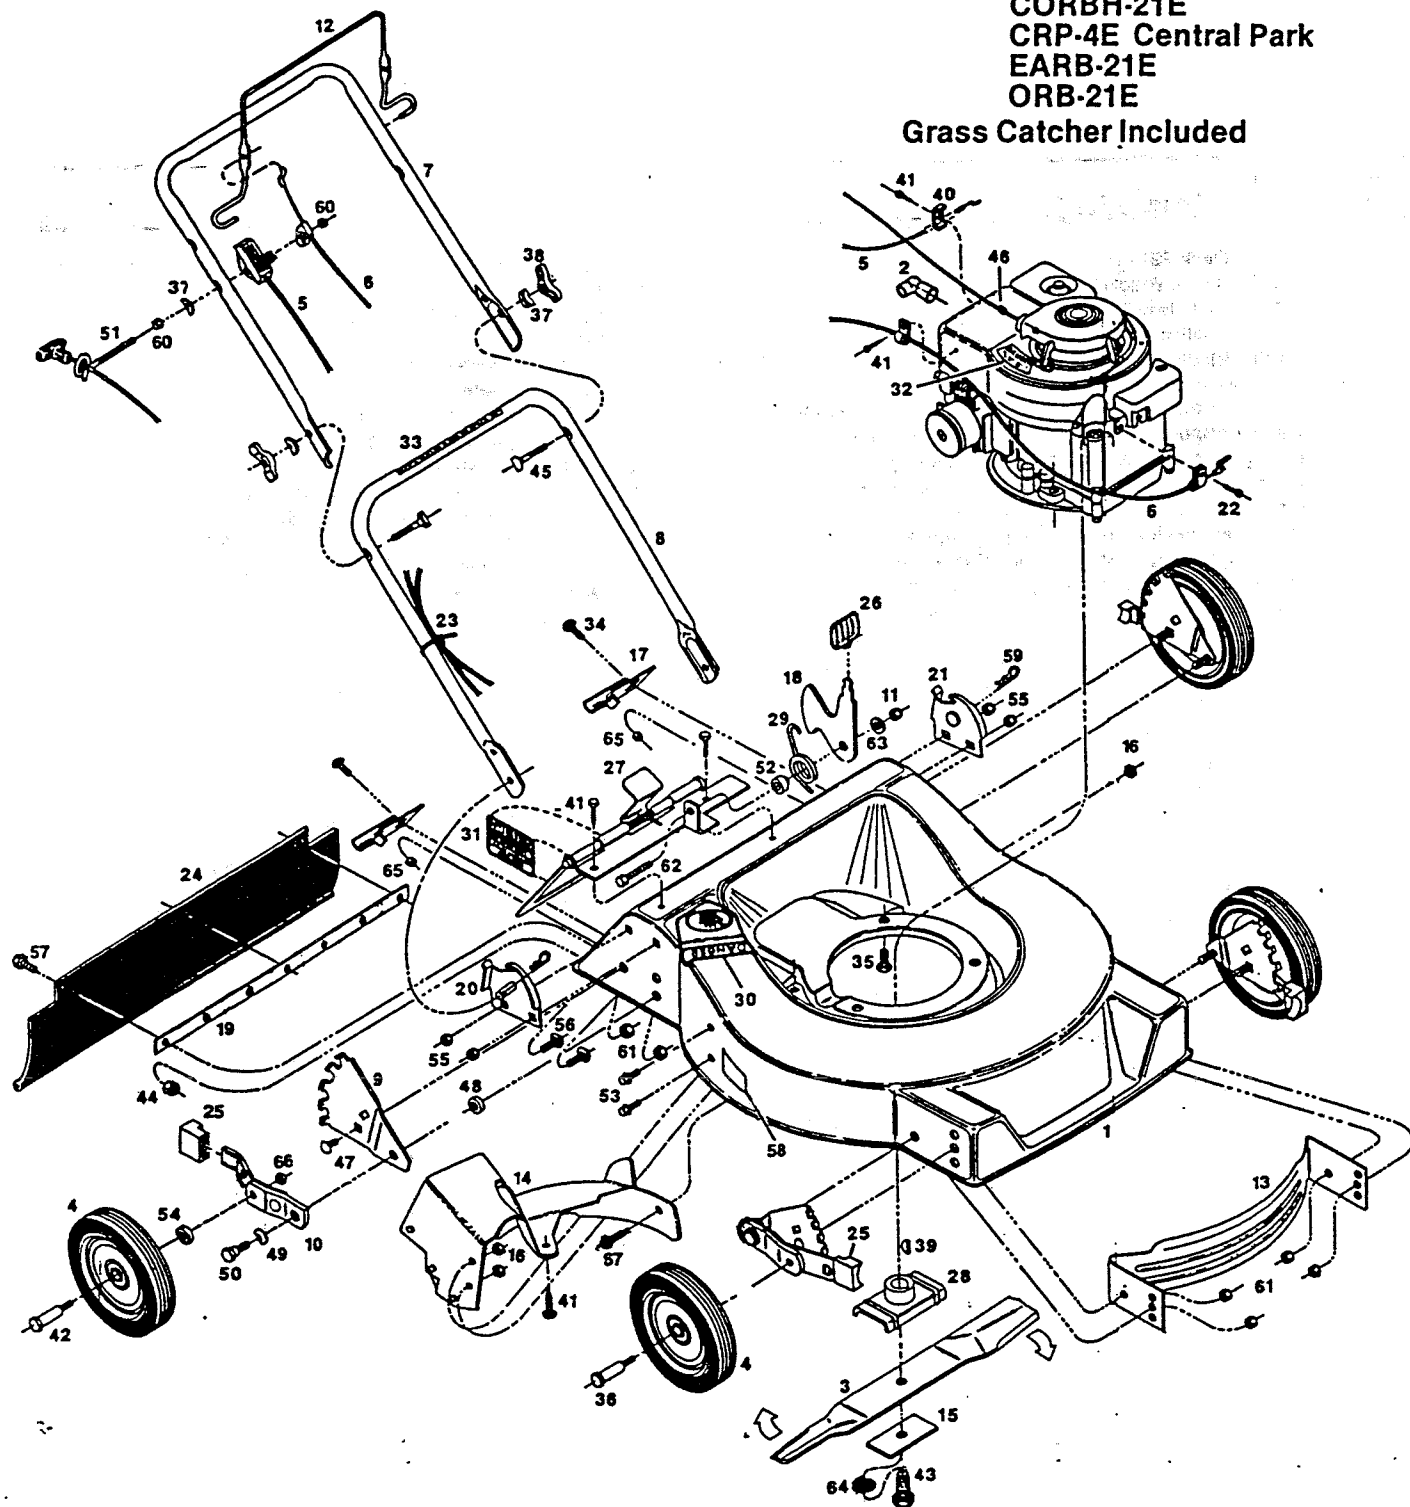

21" Rear Bagging Rotary Mower
 Model: WRB-21E
 CHPRB-21E Yardmaster
 CORBH-21E
 CRP-4E Central Park
 EARB-21E
 ORB-21E

Grass Catcher Included

NOTE: PARTS ARE RIGHT OR LEFT HAND AS VIEWED FROM THE OPERATOR POSITION.