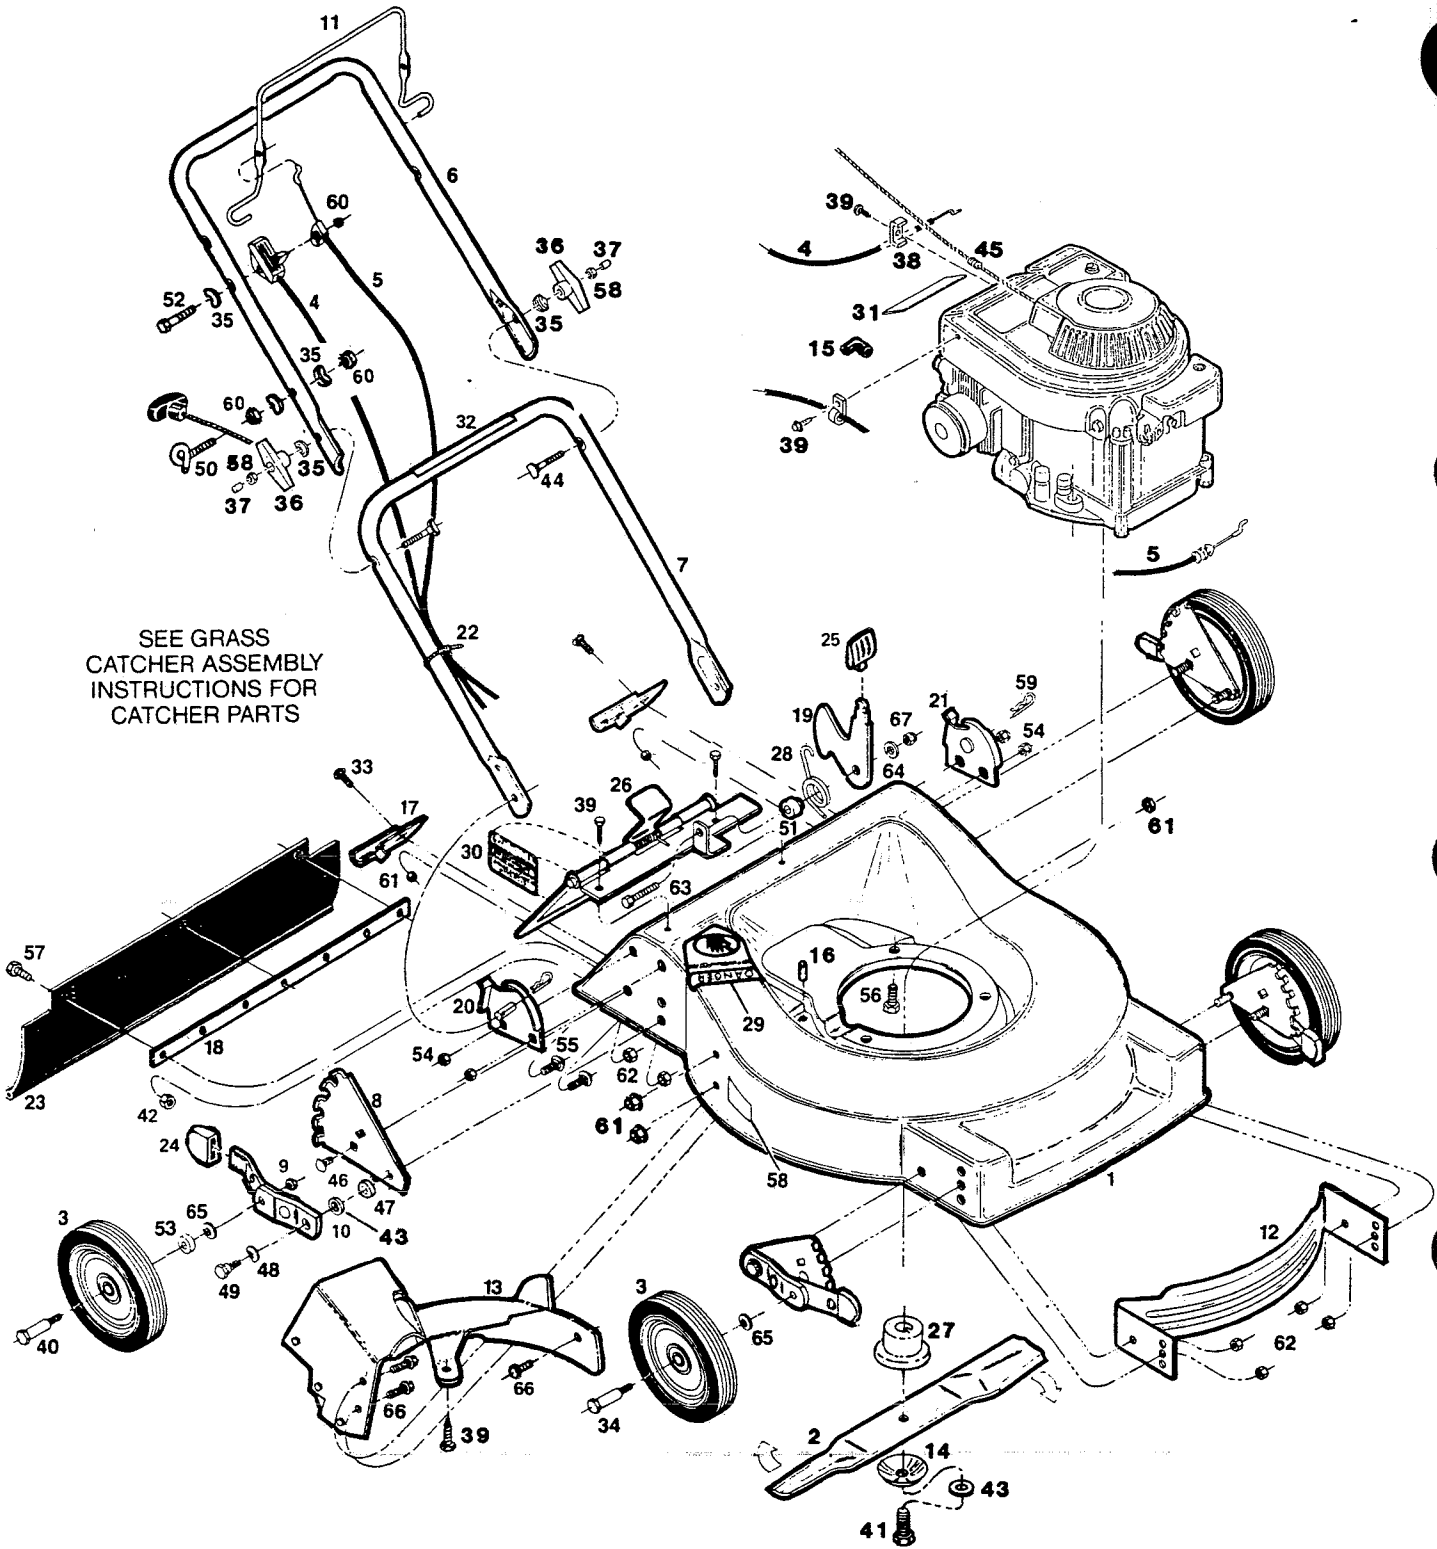

MODEL: WRB21M - WRBS21M - A2141M
3.5/3.75 hp 21" CUT REAR-BAGGING MOWER
Grass Catcher Included - see page 43

S/N 239870 - 239883
239950
P/L 082631
O/M 082566
E/M 082689

MODEL: WRB21M - WRBS21M - A2141M
3.5/3.75 hp 21" CUT REAR-BAGGING MOWER
Grass Catcher Included - see page 43

Index No.	Part No.	Description	Index No.	Part No.	Description
1	018614	Deck 21" Rear Bagger - Red	34	166619	Shoulder Bolt—Front—for Plastic Wheels
	023721	Deck 21" Rear Bagger - Green		166620	Shoulder Bolt—Front—for Steel Wheels
2	031377	Blade 21" Offset	35	150201	Washer—Curved 5/16
3		Wheel Assemblies*	36	113589	Wing Knob
	043018	8" Plastic-White-Diamond	37	110064	Bolt Cap
	042911	8" Steel-White-Diamond	38	150318	Cable Clamp
4	053071	Control—Throttle w/cable	39	150623	Screw—Hex Head Sheet Metal #10x5/8
5	052787	Cable—Engine/Blade Control	40	166621	Bolt—Wheel Rear
6	073007	Handle—Upper	41	157255	Bolt—Blade 3/8-24 x 1 1/4"
	071084	Handle—Upper with Cushion Grip*	42	452318	Nut #10-24 Hex Nylon Insert
7	073023	Handle—Lower	43	156877	Washer—3/8 Hardened
8	093104	Back Plate—Height Adjuster	44	151936	Bolt—Curved Head Crg 5/16-18 x 1 1/4
9	715524	Locknut—3/8-16 Jam	45	152074	Rope Stop
10	093098	Wheel Arm Assembly	46	152405	Bolt—Carriage 3/8-16 x 3/4
11	104687	Bail—Engine/Blade Control	47	156182	Washer—Plastic-Height Adjuster
12	092825	Baffle—Front	48	152421	Washer—Spring-Height Adjuster
13	094965	Baffle Assembly—Rear	49	156125	Shoulder Bolt—Height Adjuster
14	164681	Blade Washer—Conical	50	152371	Rope Guide
15	110833	Cover—Spark Plug	51	152637	Spacer—Catcher Latch
16	111856	Cap—Plastic	52	153874	Bolt—1/4-20 x 2 1/4
17	109546	Catcher Frame Bracket	53	152686	Spacer—Rear Wheel
18	109496	Backing Strip—Trailing Shield	54	310151	Locknut—5/16-18 Nylock
19	108324	Catcher Latch	55	450346	Bolt—Hex 5/16-18 x 3/4
20	093054	Handle Bracket—Right Hand	56	164999	Bolt—3/8-16 x 7/8 Thread Forming
21	093062	Handle Bracket—Left Hand	57	458687	Bolt—Hex Head 10-24 x 1/2
22	110379	Cable Tie	58	310045	Nut—5/16-18 Hex
23	111633	Trailing Shield	59	715011	Hitch Pin #3
24	110510	Plastic Tip—Height Adjuster	60	715037	Locknut—1/4-20 Keps
25	111724	Knob—Catcher Latch	61	715078	Nut—1/4-20 Flange Whiz
26	013706	Door Assembly	62	156406	Nut—3/8-16 Flange Lock
27	094933	Blade Adapter	63	715292	Bolt—Hex Head 1/4-20 x 1
28	133371	Torsion Spring—Catcher Latch	64	715300	Washer—1/4"
29	143115	Decal—Danger	65	715607	Washer—Belleville
30	795039	Decal—Door Warning	66	156851	Bolt—1/4-20x 3/8 Shaved Head
31	009415	Decal—Blade Warning	67	715508	Locknut—1/4-20 Top
32	799599	Decal—Starting Instructions			
33	150011	Bolt—Carriage 1/4-20 x 5/8 Gr. 5			

•INDICATES OPTIONAL EQUIPMENT

•INDICATES OPTIONAL EQUIPMENT

S/N 239870 - 239883
239950
P/L 082631
O/M 082566
E/M 082689