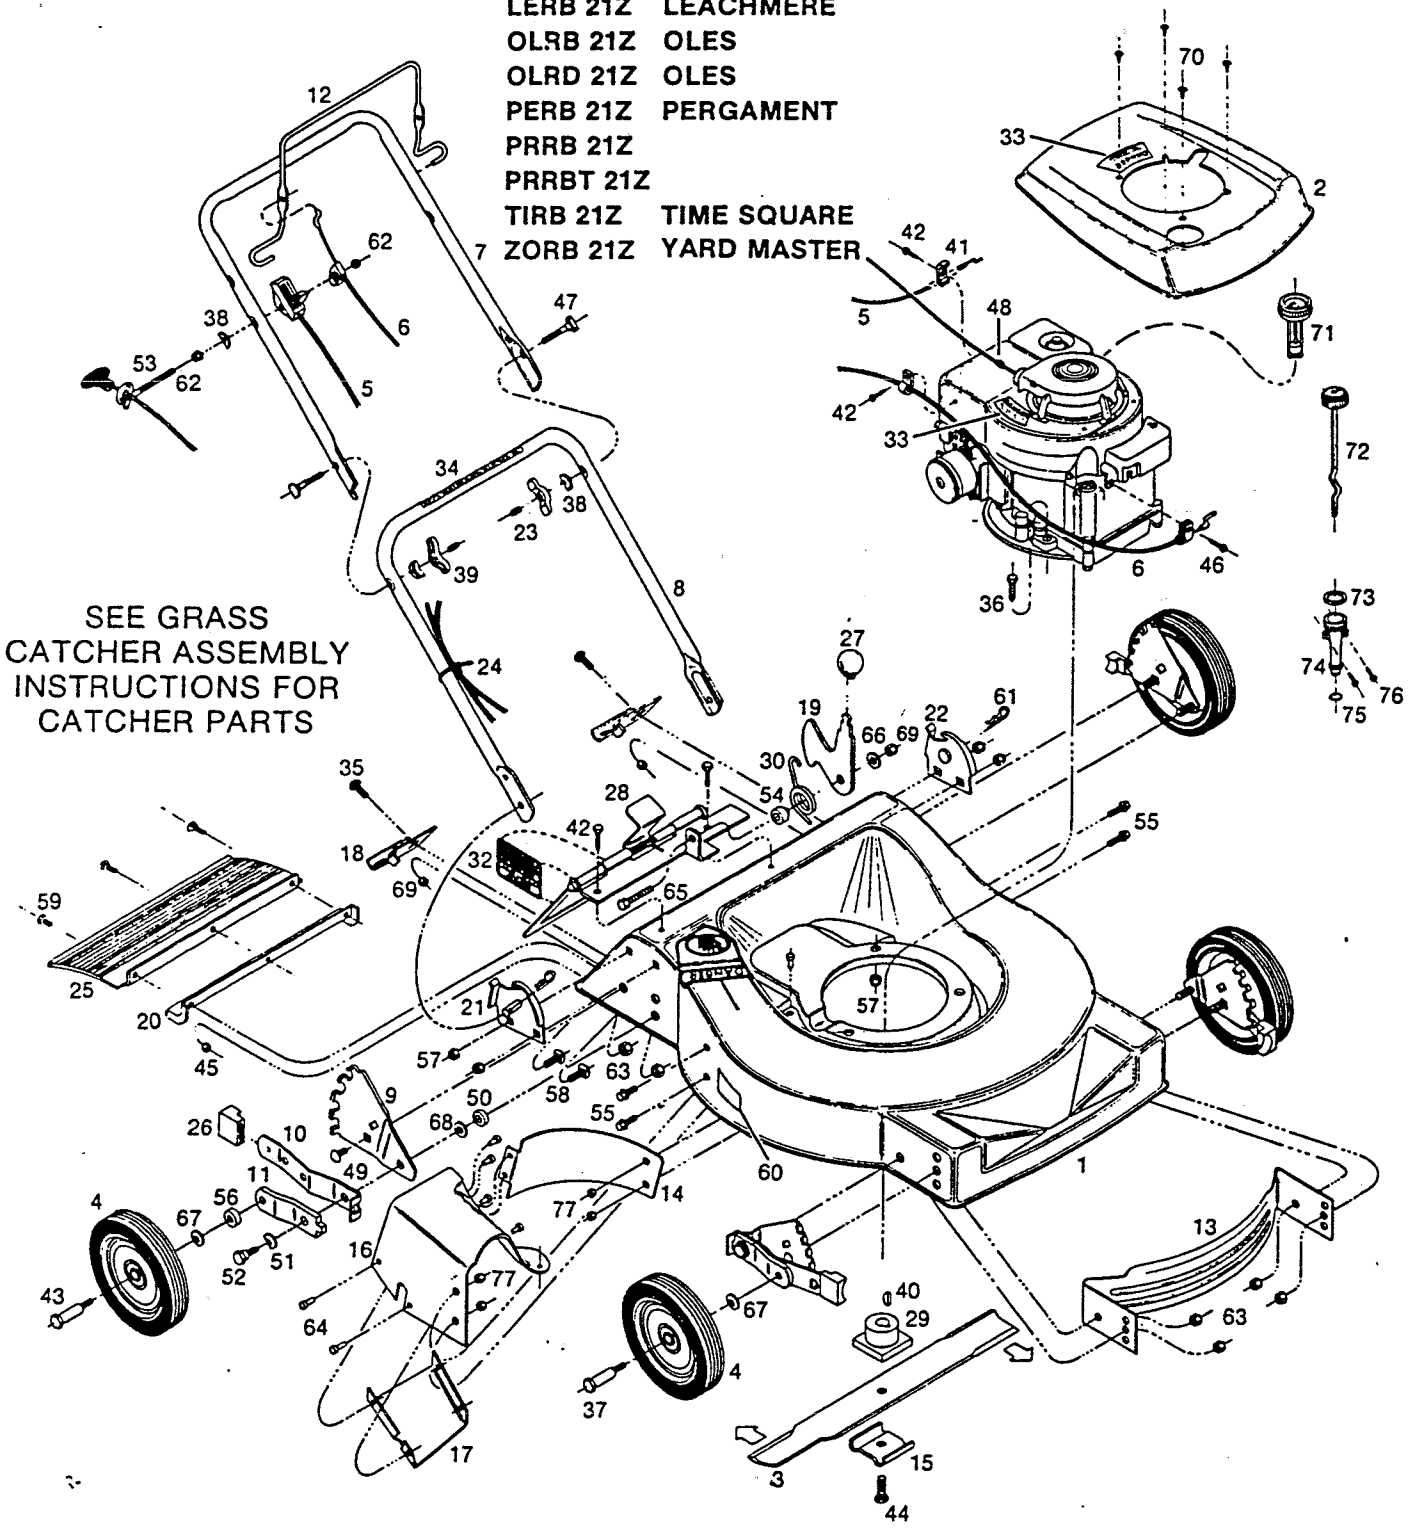

21" Rear Bagger w/Briggs Engine

- WRB 21Z GP
- CHRB 21Z YARD MASTER
- LERB 21Z LEACHMERE
- OLRB 21Z OLES
- OLRD 21Z OLES
- PERB 21Z PERGAMENT
- PRRB 21Z
- PRRBT 21Z
- TIRB 21Z TIME SQUARE
- ZORB 21Z YARD MASTER

NOTE: PARTS ARE RIGHT OR LEFT HAND AS VIEWED FROM THE OPERATOR POSITION.

• INDICATES OPTIONAL EQUIPMENT

21" Rear Bagger Mower w/Briggs Engine

WRB 21Z GP
CHR 21Z YARD MASTER
LERB 21Z LEACHMERE
OLRB 21Z OLES
OLRD 21Z OLES
PERB 21Z PERGAMENT
PRRB 21Z
PRRBT 21Z
TIRB 21Z TIME SQUARE
ZORB 21Z YARDMASTER

Grass Catcher Model GC-6A

Index Part		
No.	No.	Description
1	028043	Deck 21" Rear Bagger
2	026807	Shroud - Steel *
3	030262	Blade 21" Offset
4		Wheel Assemblies *
	040246	7" Plastic-White-Diamond-Nylon Bearing
	040832	7" Plastic-Gray-Diamond-Nylon Bearing
	040089	7" Plastic-Gray-Thru Bar-Nylon Bearing
	040758	7" Plastic-Almond-Thru Bar-Nylon Bearing
	040352	7" Plastic-Gray-Cog-Nylon Bearing
	040022	7" Plastic-White-Rib-Roller Bearing
	040386	7" Steel-White-Rib-Ball Bearing
	040394	7" Steel-Gray-Rib-Ball Bearing
	040097	8" Plastic-Gray-Slick-Nylon Bearing
	040220	8" Plastic-Gray-Cog-Nylon Bearing
	040733	8" Plastic-White-Slick-Nylon Bearing
	040741	8" Plastic-White-Cog-Nylon Bearing
	040311	8" Plastic-Gray-Slick-Roller Bearing
	040030	8" Plastic-White-Rib-Roller Bearing
	040303	8" Plastic-White-Cog-Roller Bearing
	040345	8" Plastic-Gray-Cog-Roller Bearing
	040451	8" Steel-White-Rib-Ball Bearing
	040501	8" Steel-Gray-Rib-Ball Bearing
	040634	8" Steel-White-Cog-Ball Bearing
	040683	8" Steel-Gray-Cog-Ball Bearing
	040717	8" Steel-Gray-Slick-Ball Bearing
	040857	8" Plastic-White-Diamond-Nylon Bearing
	040840	8" Plastic-Gray-Diamond-Nylon Bearing
	040865	8" Plastic-White-Diamond-Roller Bearing
	040873	8" Plastic-Gray-Diamond-Roller Bearing
5	050393	Control-Throttle-Plastic
	050463	Control-Throttle-Steel *
6	050534	Control Cable-Engine/Blade *
7	071076	Handle - Upper
	071084	Handle - Upper with Cushion Grip *
8	071449	Handle - Lower
9	090589	Back Plate - Height Adjuster
10	090613	Setting Lever - Height Adjuster
11	090712	Wheel Lever - Height Adjuster
12	104687	Control - Engine/Blade Crossbar *
13	105825	Baffle - Front
14	106070	Baffle - Rear
15	106336	Blade Washer
16	106633	Baffle - Upper Chute
17	106641	Baffle - Lower Chute
18	106690	Catcher Frame Bracket
19	106716	Catcher Latch
20	106799	Trailing Shield Mounting Bracket *
21	106807	Handle Bracket - Right Hand
22	106815	Handle Bracket - Left Hand
23	110064	Bolt Cap *
24	110379	Cable Tie
25	111245	Trailing Shield - Plastic *