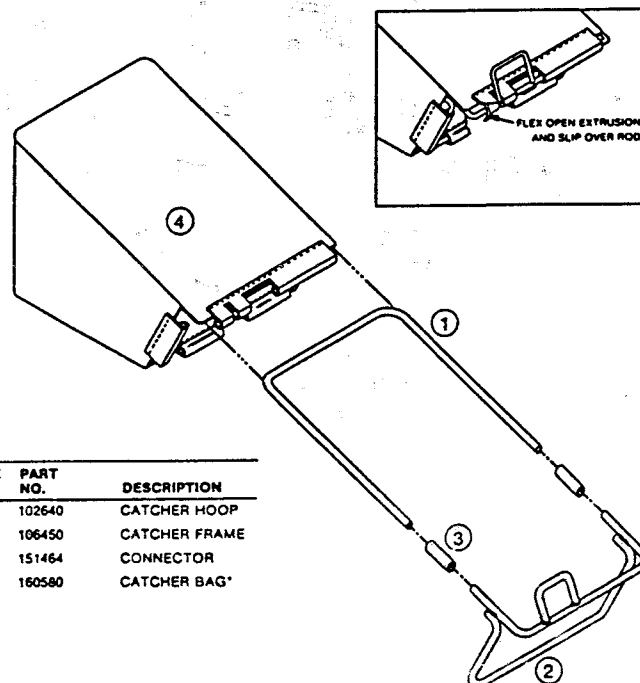

Index Part		
No.	No.	Description
26	111260	Plastic Tip - Height Adjuster
27	111369	Knob - Catcher Latch
28	128839	Door Assembly *
29	133231	Blade Adapter
30	133371	Torsion Spring - Catcher Latch
31	143115	Decal - C.P.S.C. Danger
32	144182	Decal - Door Caution
33	144204	Decal - Blade Warning
34	144899	Decal - Starting Instructions
35	150011	Bolt - Carriage 1/4-20 x 1/4 Gr. 5
36	150045	Bolt - Hex Head 5/16-18 x 1 1/4
37	150060	Shoulder Bolt - Wheel Front
38	150201	Washer - Curved 5/16
39	150235	Wing Nut 5/16-18
40	150276	Woodruff Key No. 6
41	150318	Cable Clamp
42	150623	Screw-Hex Head Sheet Metal #10x5/8
43	150730	Shoulder Bolt - Wheel Rear
44	150862	Bolt-Blade 3/8-24 x 1 Gr. 5
45	150946	Locknut-10-24 Hex Washer Head
46	151613	Bolt-Hex Head SEMS 10-32 x 1/4
47	151926	Bolt-Curved Head Crg 5/16-18 x 1 1/4
48	152074	Rope Stop
49	152405	Bolt-Carriage 3/8-16 x 3/4
50	152413	Washer-Plastic-Height Adjuster
51	152421	Washer-Spring-Height Adjuster
52	152587	Shoulder Bolt-Height Adjuster
53	152629	Rope Guide
54	152637	Spacer - Catcher Latch
55	152660	Bolt-Hex Washer Head 1/4-20 x 1/2
56	152686	Spacer-Rear Wheel
57	310151	Locknut-5/16-18 Nylock
58	313510	Bolt-Carriage 5/16-18 x 3/4
59	525337	Bolt-Hex Head 10-24 x 1/2
60	714170	Decal-Rating Plate
61	715011	Hitch Pin #3
62	715037	Locknut 1/4-20 Keps
63	715086	Locknut 3/8-16 Top
64	715276	Pop Rivet 1/8"
65	715292	Bolt-Hex Head 1/4-20 x 1
66	715300	Washer 1/4"
67	715409	Washer - Spring-Wheel
68	715417	Washer - 3/8 SAE
69	715508	Locknut 1/4-20 Top
70	152199	Self Tap Screw #6 x 1/2 *
71	120014	Gas Gauge *
72	125237	Oil Dip Stick and Cap *
73	110494	'O'-Ring *
74	111112	Oil Fill Tube *
75	111120	'O'-Ring *
76	152082	Shoulder Screw-Oil Dip Stick *
77	451419	Locknut 1/4-20 Flanged Top

INDEX NO.	PART NO.	DESCRIPTION
1	102640	CATCHER HOOP
2	106450	CATCHER FRAME
3	151464	CONNECTOR
4	160580	CATCHER BAG *