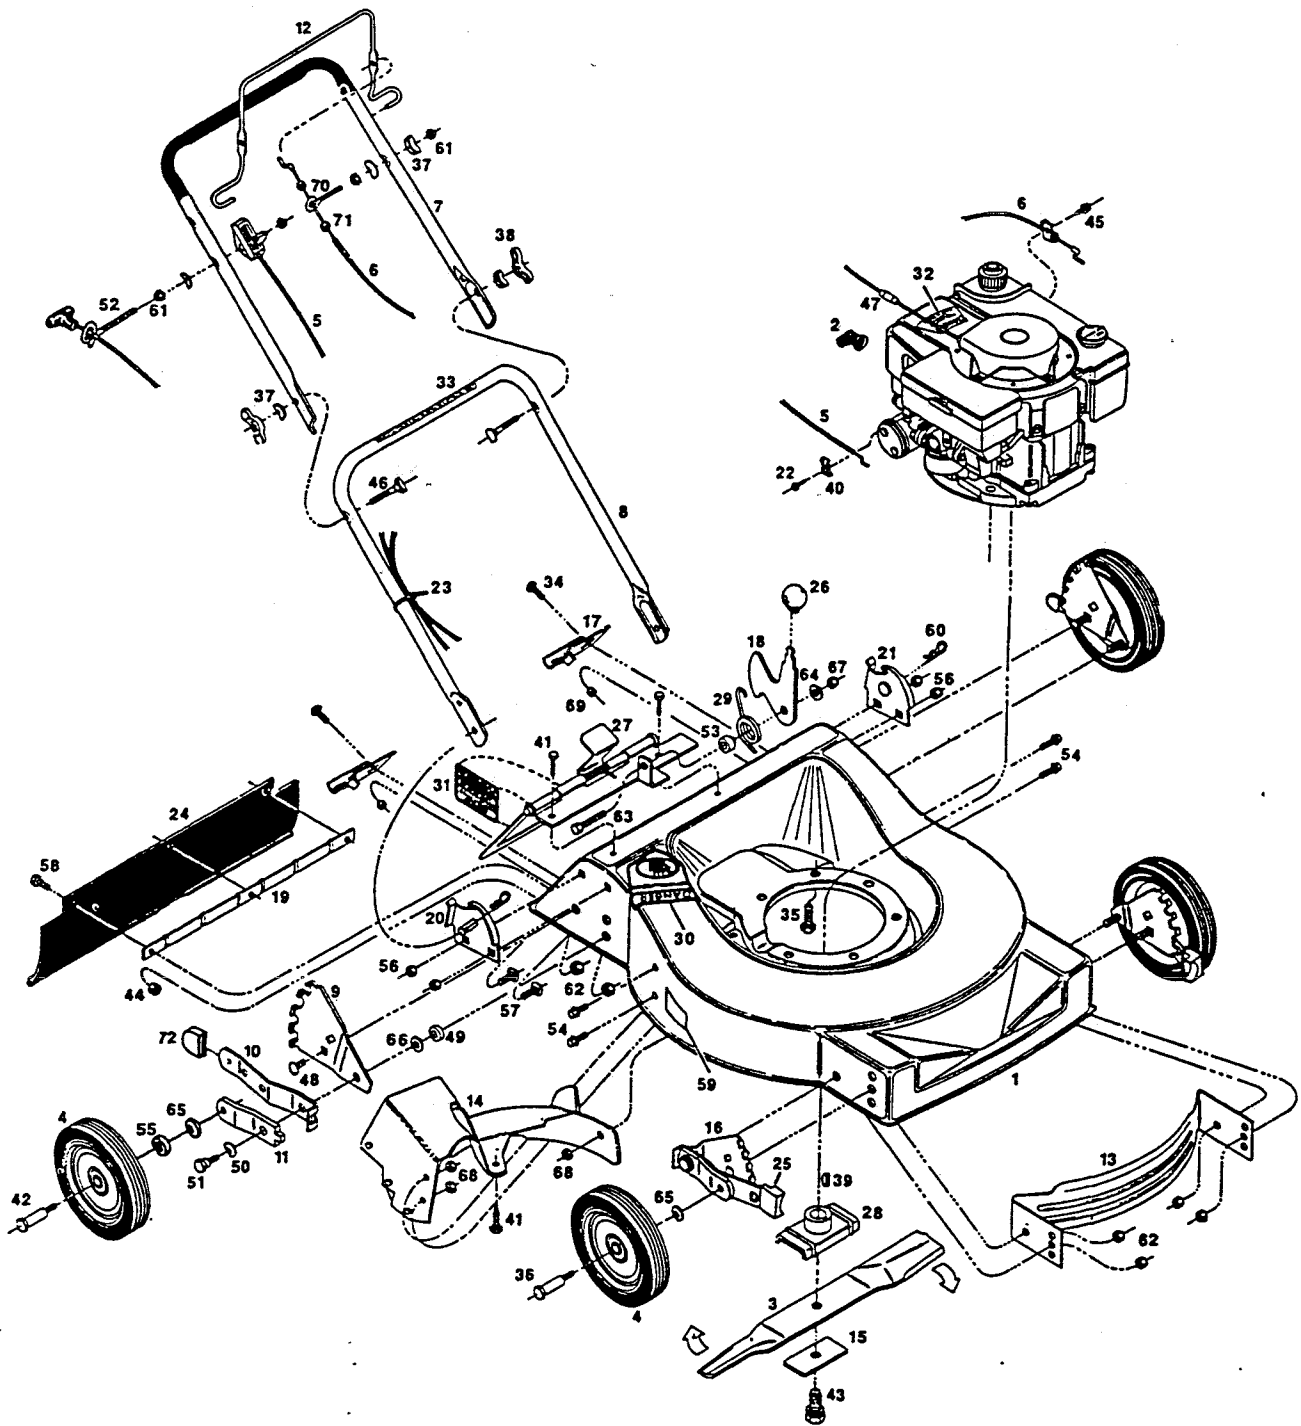

21" Rear Bagging Mower WRB5T-21D

PARTS LIST

21" Rear Bagging Mower WRB5T-21D

Index No.	Part No.	Description	Index No.	Part No.	Description
1	028746	Deck—21"	33	144899	Decal—Starting Instructions
2	110833	Cover-Spark Plug	34	150011	Bolt—Carriage 1/4-20 x 5/8 Gr. 5
3	030338	Blade—21"	35	457168	Bolt—3/8-16 x 7/8 Thread Forming
4		Wheel Assemblies*	36	150060	Shoulder Bolt—Wheel Front
	040733	8" Plastic-White-Slick-Nylon Bearing	37	150201	Washer—Curved 5/16
	040741	8" Plastic-White-Cog-Nylon Bearing	38	150235	Wing Nut 5/16-18
	040030	8" Plastic-White-Rib-Roller Bearing	39	150276	Woodruff Key #6
	040303	8" Plastic-White-Cog-Roller Bearing	40	150318	Cable Clamp
	040451	8" Steel-White-Rib-Ball Bearing	41	150623	Screw—Hex Head Sheet Metal #10 x 5/8
	040634	8" Steel-White-Cog-Ball Bearing	42	150730	Shoulder Bolt—Wheel Rear
	041111	8" Steel-White-Rib-Flange Bearing	43	152496	Bolt—Blade 3/8-24 x 1 Gr. 5
	040857	8" Plastic-White-Diamond-Nylon Bearing	44	452318	Locknut—10-24 Hex
	040865	8" Plastic-White-Diamond-Roller Bearing	45	152157	Screw-Hex #10-32 x 1/4 SEMS
5	051078	Control—Throttle w/Cable	46	151928	Bolt—Curved Head Crg 5/16-18 x 1-3/4
6	050971	Cable—Engine/Blade Control*	47	152074	Rope Stop
7	071084	Handle-Upper with Cushion Grip	48	152405	Bolt—Carriage 3/8-16 x 3/4
8	071449	Handle—Lower	49	152413	Washer—Plastic—Height Adjuster
9	090589	Back Plate—Height Adjuster	50	152421	Washer—Spring—Height Adjuster
10	090613	Setting Lever—Height Adjuster	51	153643	Shoulder Bolt—Height Adjuster
11	090977	Wheel Lever—Height Adjuster	52	152629	Rope Guide
12	104687	Ball—Engine/Blade Control*	53	152637	Spacer—Catcher Latch
13	105825	Baffle—Front	54	152660	Bolt—Hex Washer Head 1/4-20 x 1/2
14	127191	Baffle Assembly-Rear	55	152686	Spacer—Rear Wheel
15	106005	Blade Washer	56	310151	Locknut—5/16-18 Nylok
16	128686	Height Adjuster Assembly	57	313510	Bolt—Carriage 5/16-18 x 3/4
17	106930	Catcher Frame Bracket	58	458687	Bolt—Hex Head 10-24 x 1/2
18	108324	Catcher Latch	59	714170	Decal—Rating Plate
19	107151	Trailing Shield Mounting Strip*	60	715011	Hitch Pin #3
20	106807	Handle Bracket—Right Hand	61	715037	Locknut 1/4-20 Keps
21	106815	Handle Bracket—Left Hand	62	715086	Locknut 3/8-16 Top
22	152249	Screw—Hex Washer Head 10-32 x 3/8	63	715292	Bolt—Hex Head 1/4-20 x 1
23	110379	Cable Tie	64	715300	Washer 1/4"
24	111625	Trailing Shield—Plastic*	65	715607	Washer—Spring Wheel
25	111260	Tip—Height Adjuster, Front	66	715417	Washer—3/8 SAE
26	111369	Knob—Catcher Latch	67	715508	Locknut 1/4-20 Top
27	127167	Door Assembly*	68	451419	Locknut 1/4-20 Flanged Top
28	126466	Blade Adapter	69	715078	Nut—Flange Whiz 1/4-20
29	133371	Torsion Spring—Catcher Latch	70	152140	Eyebolt-Cable
30	143115	Decal—Danger*	71	152223	Nut-Hex 5/16-24 Jam
31	144162	Decal—Door Caution*	72	110510	Tip-Height Adjuster, Rear
32	144204	Decal—Blade Warning*