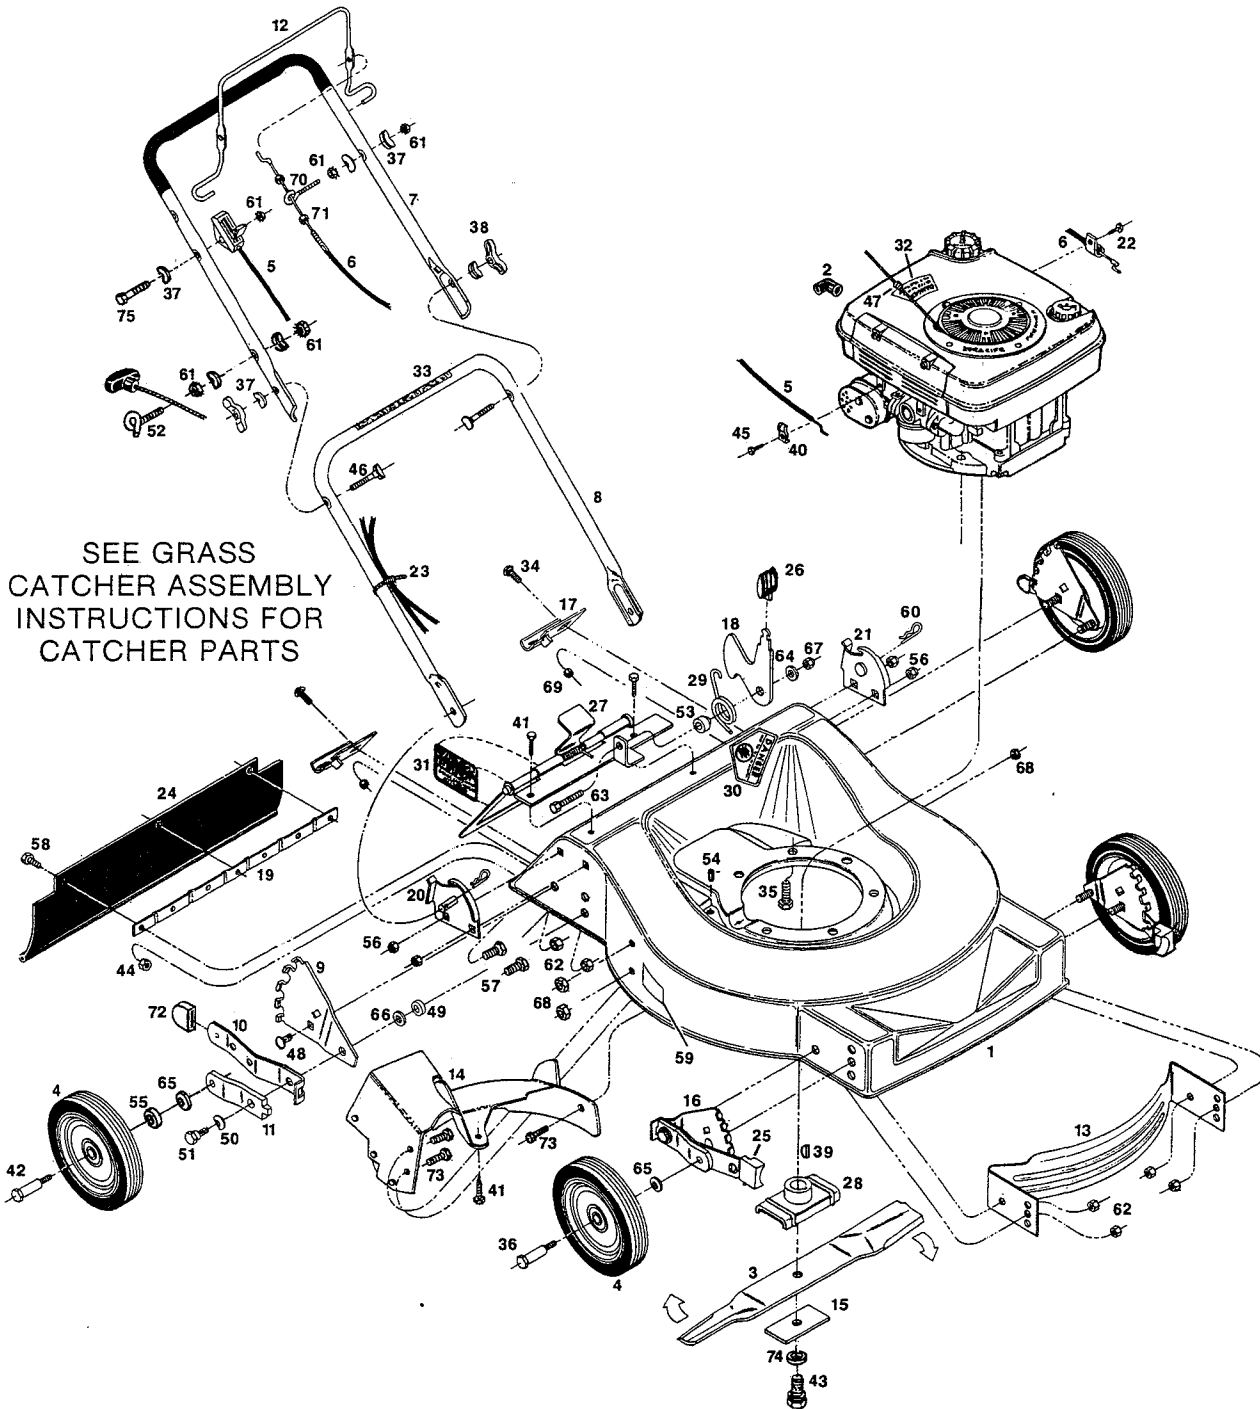

**21" Rear Bagging Rotary Mower
Model WRB5T21F
With Hard Catcher Included**

**21" Rear Bagging Rotary Mower
Model WRB5T21F
With Hard Catcher Included**

Index No.	Part No.	Description	Index No.	Part No.	Description
1	013441	Deck—21"	37	150201	Washer—Curved 5/16
2	110833	Cover—Spark Plug	38	150235	Wing Nut 5/16-18
3	030338	Blade—21"	39	150276	Woodruff Key #6
4		Wheel Assemblies•	40	150318	Cable Clamp
	041111	8" Steel-White-Rib-Flange Bearing	41	150623	Screw—Hex Head Sheet Metal #10 x 5/8
	040857	8" Plastic-White-Diamond-Nylon Bearing	42	156133	Shoulder Bolt—Wheel Rear
	040865	8" Plastic-White-Diamond-Roller Bearing	43	150862	Bolt—Blade 3/8-24 x 1 1/4
5	051227	Control—Throttle w/Cable	44	452318	Locknut—10-24 Hex
6	051524	Cable—Engine/Blade Control*	45	151613	Screw-Hex #10-32 x 3/8 SEMS
7	071084	Handle—Upper Coated	46	151928	Bolt—Curved Head Crg 5/16-18 x 1-3/4
7	072413	Handle—Upper w/Cushion	47	152074	Rope Stop
8	071449	Handle—Lower	48	152405	Bolt—Carriage 3/8-16 x 3/4
9	090589	Back Plate—Height Adjuster	49	152413	Washer—Plastic—Height Adjuster
10	090613	Setting Lever—Height Adjuster	50	152421	Washer—Spring—Height Adjuster
11	090977	Wheel Lever—Height Adjuster	51	153643	Shoulder Bolt—Height Adjuster
12	104687	Bail—Engine/Blade Control*	52	152371	Rope Guide
	109470	Bail—Coated	53	152637	Spacer—Catcher Latch
13	105825	Baffle—Front	54	111856	Cap-Bolt
14	127191	Baffle Assembly—Rear	55	152686	Spacer—Rear Wheel
15	106005	Blade Washer	56	310151	Locknut—5/16-18 Nylok
16	128686	Height Adjuster Assembly	57	450346	Bolt—Hex 5/16-18 x 3/4
17	109546	Catcher Frame Bracket	58	458687	Bolt—Hex Head 10-24 x 1/2
18	108324	Catcher Latch	59	714170	Decal—Rating Plate
19	109496	Trailing Shield Mounting Strip*	60	715011	Hitch Pin#3
20	097162	Handle Bracket—Right Hand	61	715037	Locknut 1/4-20 Keps
21	097170	Handle Bracket—Left Hand	62	451492	Locknut 3/8-16 TopLock
22	156869	Screw—Hex Washer Head 10-32 x 3/8	63	715292	Bolt-Hex Head 1/4-20 x 1
23	110379	Cable Tie	64	715300	Washer 1/4"
24	111625	Trailing Shield—Plastic*	65	715607	Washer—Spring Wheel
25	112540	Tip—Height Adjuster, Front	66	715417	Washer—3/8 SAE
26	111724	Knob—Catcher Latch	67	715508	Locknut 1/4-20 Top
27	012948	Door Assembly*	68	451419	Locknut 1/4-20 Flanged Top
28	126466	Blade Adapter	69	715078	Nut—Flange Whiz 1/4-20
29	133371	Torsion Spring—Catcher Latch	70	155234	Eyebolt—Cable
30	143115	Decal—Danger*	71	152223	Nut-Hex 5/16-24 Jam
31	144162	Decal—Door Caution*	72	110510	Tip—Height Adjuster, Rear
32	001461	Decal—Blade Warning*	73	156851	Bolt 1/4-20 x 3/8 Shaved HD
33	144899	Decal—Starting Instructions	74	156919	Lockwasher 3/8 HD Split
34	150011	Bolt—Carriage 1/4-20 x 5/8 Gr. 5	75	450379	Bolt-1/4-20 x 1 3/4 Hex
35	457168	Bolt-3/8-16 x 7/8 Thread Forming			
36	150730	Shoulder Bolt—Wheel Front			