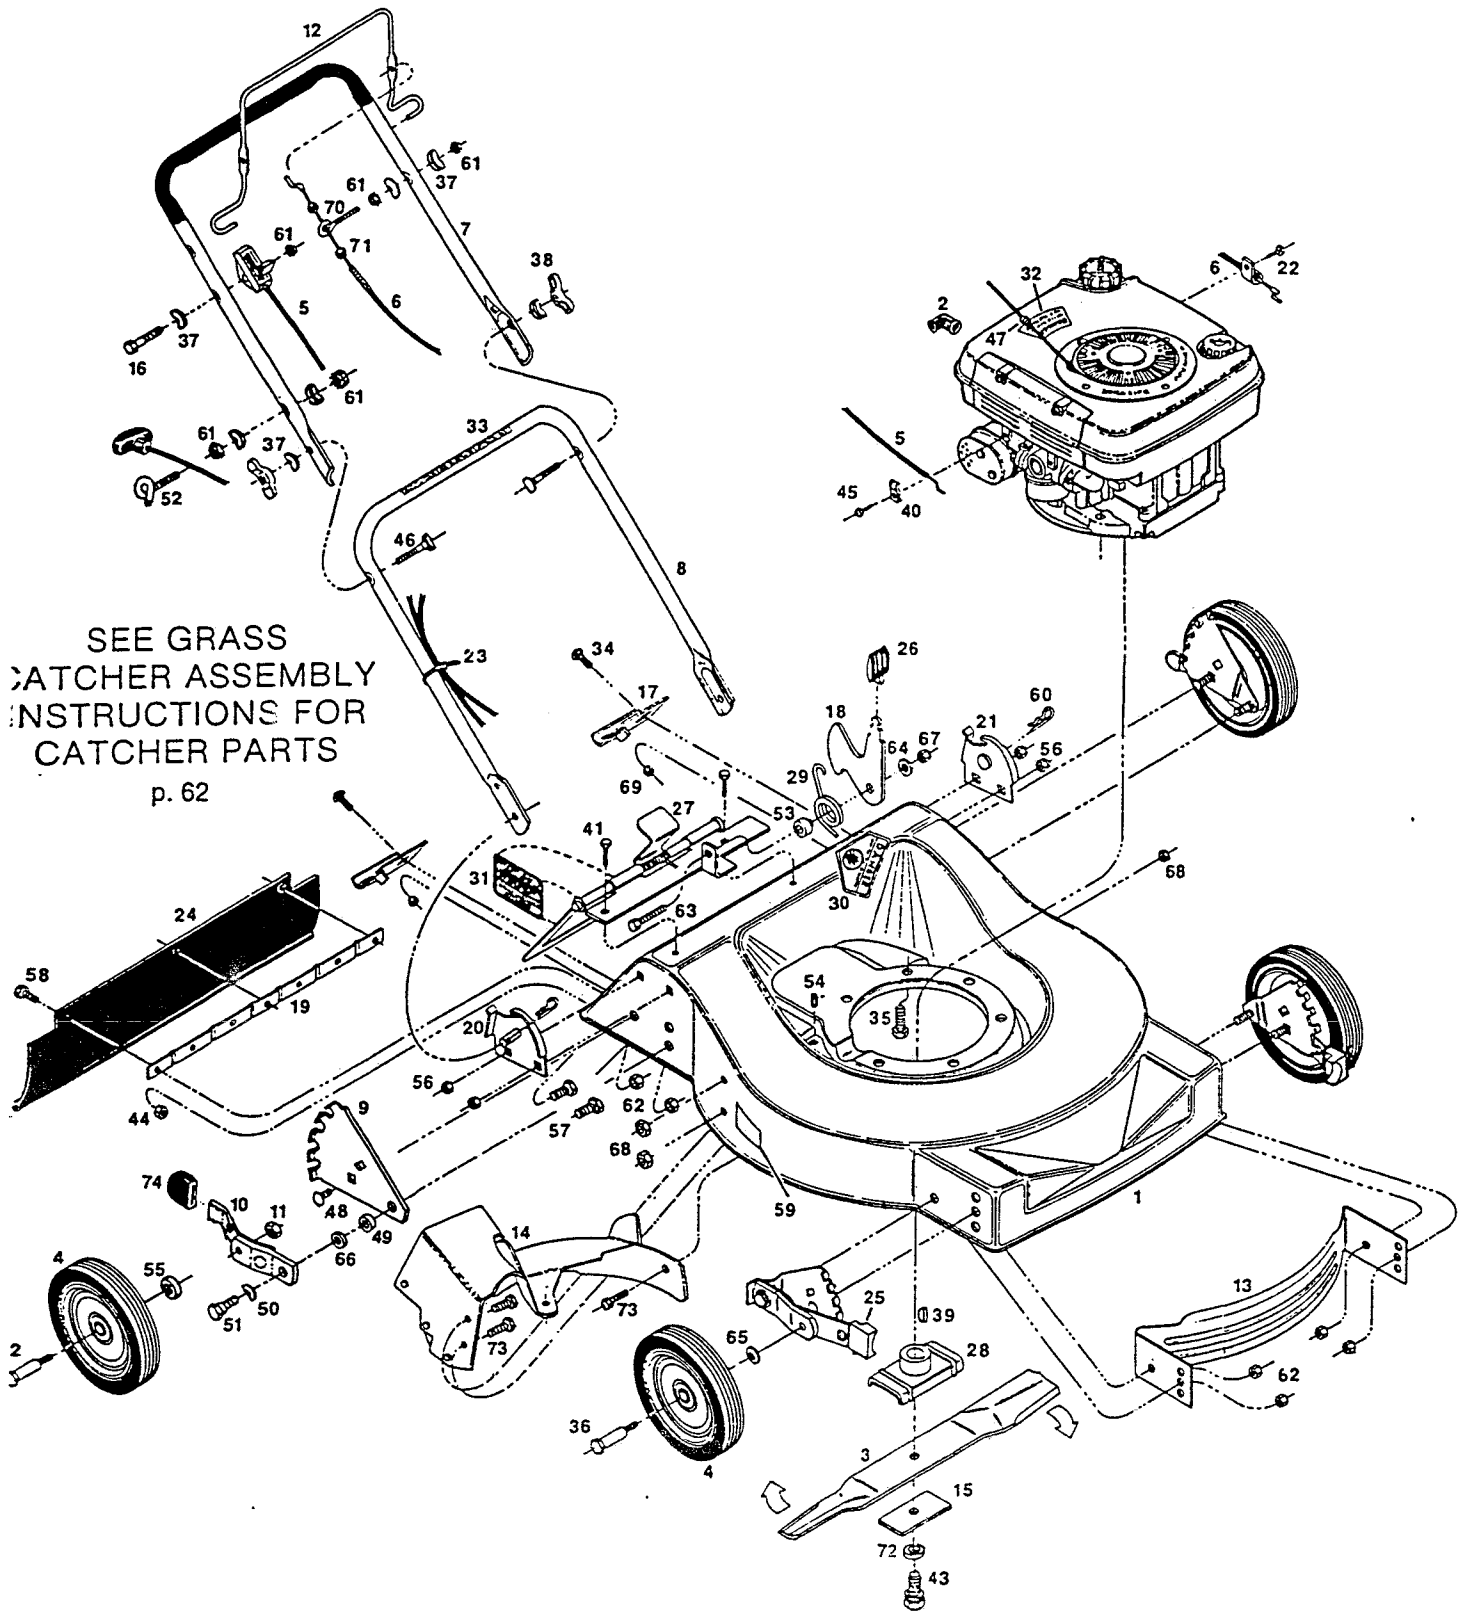

21" REAR BAGGING ROTARY MOWER  
MODEL: WRB5T21H  
Grass Catcher Included: See p. 62

21" REAR BAGGING ROTARY MOWER  
 MODEL: WRB5T21H  
 Grass Catcher Included: See p. 62

Index No.	Part No.	Description	Index No.	Part No.	Description
1	015511	Deck—21"	35	457168	Bolt—3/8-16 X 7/8 Thread Forming
2	110833	Cover-Spark Plug	36	150730	Shoulder Bolt—Wheel Front
3	030338	Blade—21"	37	150201	Washer—Curved 5/16
4		Wheel Assemblies*	38	150235	Wing Nut—5/16-18
	041111	8" Steel-White-Rib-Flange Bearing	39	150276	Woodruff Key #6
	040857	8" Plastic-White-Diamond-Nylon Bearing (4-Spoke)	40	150318	Cable Clamp
	042432	8" Plastic-White-Diamond Bearing (3-Spoke)	41	150623	Screw—Hex Head Sheet Metal #10 X 5/8
5	051227	Control—Throttle w/Cable	42	156133	Shoulder Bolt—Wheel Rear
6	051524	Cable—Engine/Blade Control	43	157255	Bolt—Blade
7	071084	Handle—Upper Coated	44	452318	Locknut—10-24 Hex
	072413	Handle—Upper w/Cushion*	45	151613	Screw-Hex—#10-32 X 3/8 SEMS
8	071449	Handle—Lower	46	151928	Bolt—Curved Head Crg 5/16-18 X 1-3/4
9	091249	Back Plate—Height Adjuster	47	152074	Rope Stop
10	091033	Wheel Arm Assembly	48	152405	Bolt—Carriage 3/8-16 X 3/4
11	715524	Nut—Lock 3/8-16	49	156182	Washer—Plastic—Height Adjuster
12	104687	Bail—Engine/Blade Control	50	152421	Washer—Spring—Height Adjuster
	109470	Bail—Coated*	51	156125	Shoulder Bolt—Height Adjuster
13	105825	Baffle—Front	52	152371	Rope Guide
14	085100	Baffle Assembly—Rear	53	152637	Spacer—Catcher Latch
15	106005	Blade Washer	54	111856	Cap-Bolt
16	450379	Bolt—1/4-20 X 1-3/4 Hex	55	152686	Spacer—Rear Wheel
17	109546	Catcher Frame Bracket	56	310151	Locknut—5/16-18 Nylon
18	108324	Catcher Latch	57	450346	Bolt—Hex 5/16-18 X 3/4
19	109496	Trailing Shield Mounting Strip	58	458687	Bolt—Hex Head 10-24 X 1/2
20	097162	Handle Bracket—Right Hand	59	714170	Decal—Rating Plate
21	097170	Handle Bracket—Left Hand	60	715011	Hitch Pin #3
22	156869	Screw—Hex Washer Head 10-32 X 3/8	61	715037	Locknut—1/4-20 Keps
23	110379	Cable Tie	62	451492	Locknut—3/8-16 TopLock
24	111625	Trailing Shield—Plastic	63	715292	Bolt—Hex Head 1/4-20 X 1
25	112540	Tip—Height Adjuster	64	715300	Washer 1/4"
26	111724	Knob—Catcher Latch	65	715607	Washer—Spring Wheel
27	013706	Door Assembly	66	156877	Washer—3/8 Hardened
28	126466	Blade Adapter	67	715508	Locknut—1/4-20 Top
29	133371	Torsion Spring—Catcher Latch	68	451419	Locknut—1/4-20 Flanged Top
30	143115	Decal—Danger	69	715078	Nut—Flange Whiz 1/4-20
31	002451	Decal—Door Warning	70	155234	Eyebolt—Cable
32	001206	Decal—Blade Warning	71	152223	Nut—Hex 5/16-24 Jam
33	144899	Decal—Starting Instructions	72	156919	Lockwasher—3/8 HD split
34	150011	Bolt—Carriage 1/4-20 X 5/8 Gr. 5	73	156851	Bolt—1/4-20 X 3/8 Shaved HD
			74	110510	Tip—Height Adjuster, Rear