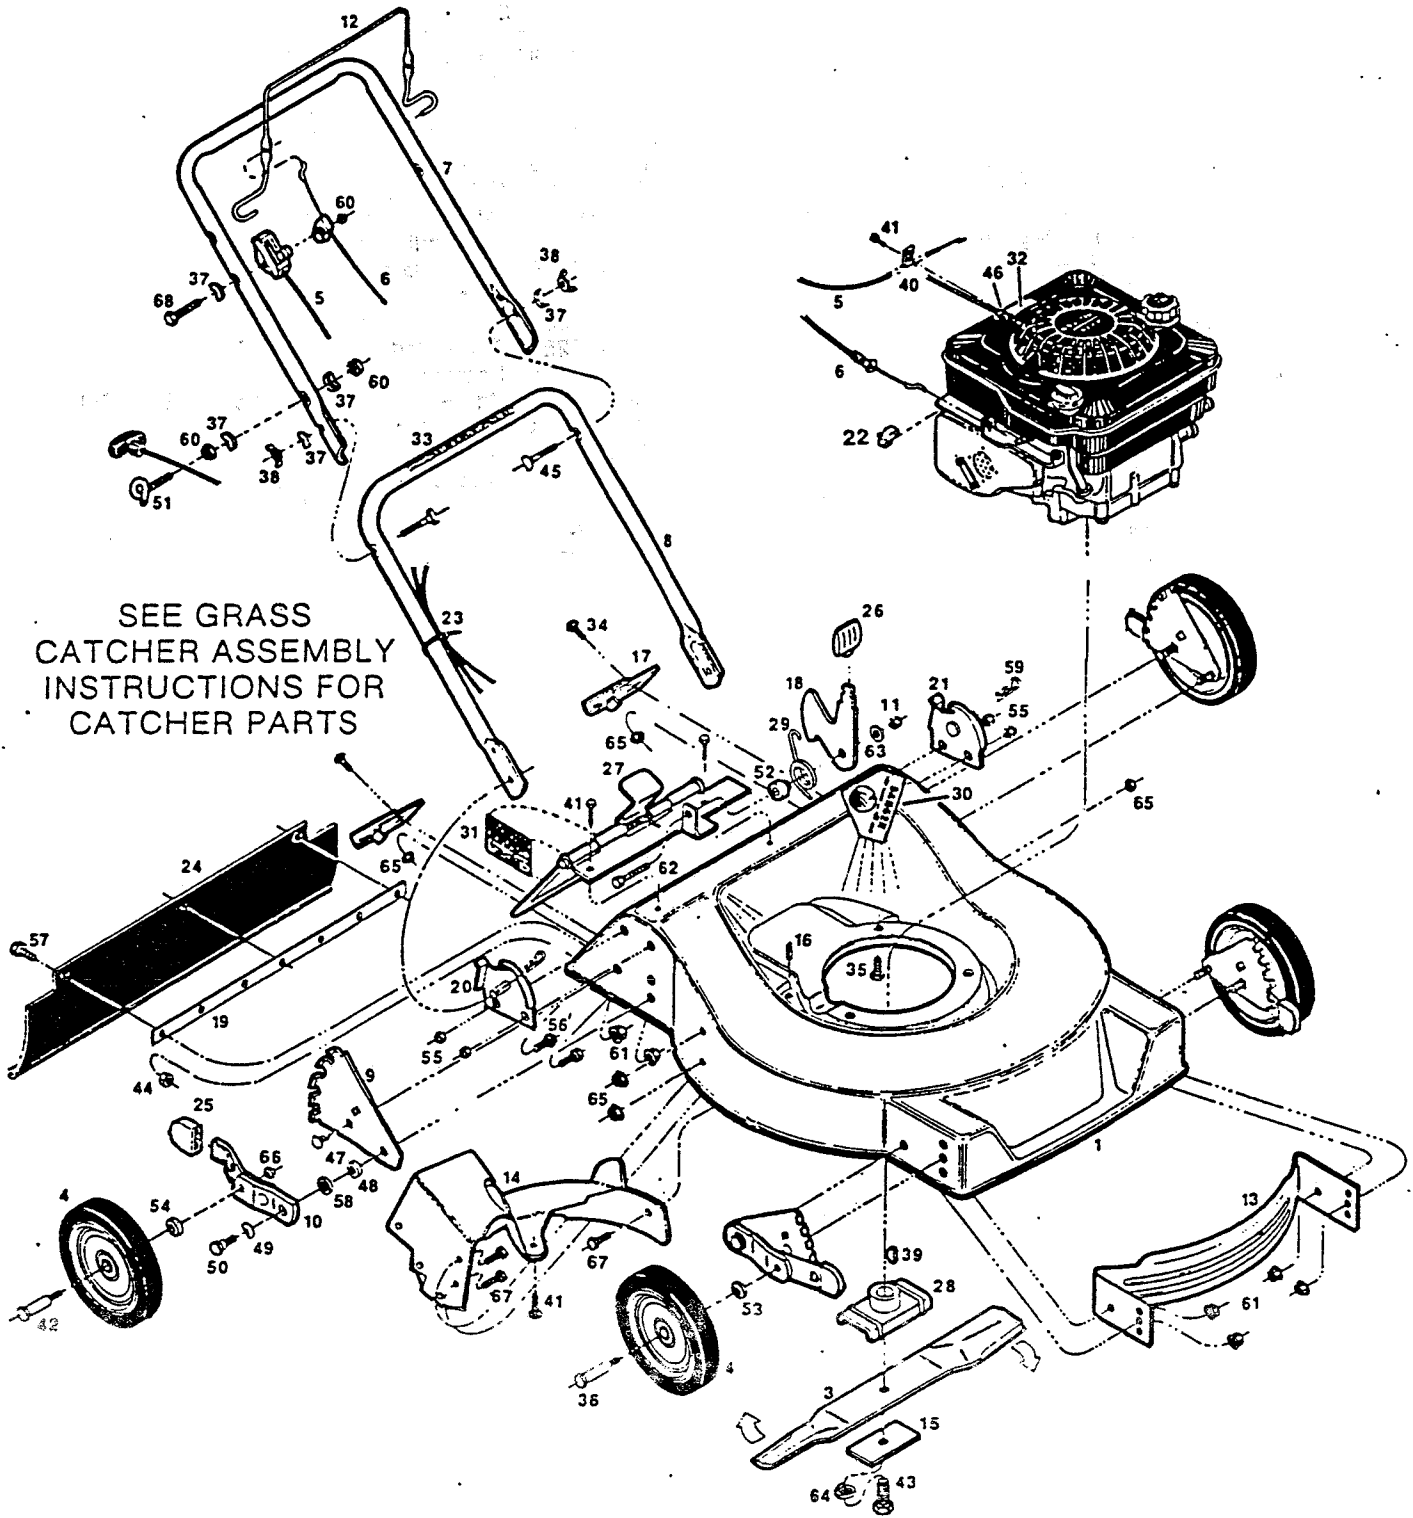

MODEL WRBD4Q21K
21" REAR-BAGGING MOWER
Grass Catcher Included - see p. 13

MODEL WRBD4Q21K
21" REAR-BAGGING MOWER
 Grass Catcher Included - see p. 13

Index No.	Part No.	Description	Index No.	Part No.	Description
1	018630	Deck—21"	34	150011	Bolt—Carriage 1/4-20 x 5/8 Gr. 5
2	110833	Cover-Spark Plug	35	457168	Bolt—3/8-16 x 7/8 Thread Forming
3	030338	Blade—21"	36	150730	Shoulder Bolt—Wheel Front
4		Wheel Assemblies*	37	150201	Washer—Curved 5/16
	041921	8" Plastic-White-Cog-Nylon Bearing	38	150235	Wing Nut 5/16-18
	041848	8" Steel-White-Rib-Flange Bearing	39	150276	Woodruff Key #6
	041905	8" Plastic-White-Diamond-Nylon Bearing	40	157552	Cable Clamp
	042432	8" Plastic-White-Diamond (3-spoke)	41	150623	Screw—Hex Head Sheet Metal #10 x 5/8
5	052019	Control—Throttle w/Cable	42	156133	Shoulder Bolt—Wheel Rear
6	052134	Cable—Engine/Blade Control	43	157255	Bolt—Blade 3/8-24 x 1 Gr. 5
7	071084	Handle—Upper Coated	44	452318	Locknut—10-24 Hex
	071076	Handle—Upper	45	151928	Bolt—Curved Head Crg 5/16-18 x 1-3/4
8	071449	Handle—Lower	46	152074	Rope Stop
9	091249	Back Plate—Height Adjuster	47	152405	Bolt—Carriage 3/8-16 x 3/4
10	085019	Wheel Arm Assy	48	156182	Washer—Plastic—Height Adjuster
11	715508	Locknut 1/4-20 Top	49	152421	Washer—Spring—Height Adjuster
12	104687	Bail—Engine/Blade Control	50	156125	Shoulder Bolt—Height Adjuster
13	105825	Baffle—Front	51	152371	Rope Guide
14	085100	Baffle Assembly-Rear	52	152637	Spacer—Catcher Latch
15	106005	Blade Washer	53	715607	Washer - 3/8 Belleville
16	111856	Cap - Bolt	54	152686	Spacer—Rear Wheel
17	109546	Catcher Frame Bracket	55	310151	Locknut—5/16-18 Nylok
18	108324	Catcher Latch	56	450346	Bolt-5/16-18 x 3/4
19	109496	Trailing Shield Mounting Strip	57	458687	Bolt—Hex Head 10-24 x 1/2
20	097162	Handle Bracket—Right Hand	58	156877	Washer - 3/8 Hardened
21	097170	Handle Bracket—Left Hand	59	715011	Hitch Pin #3
22	381442	Clamp - Tinnerman	60	715037	Locknut 1/4-20 Keps
23	110379	Cable Tie	61	156406	Nut-3/8-16 Flange - Lock
24	111633	Trailing Shield—Plastic	62	715292	Bolt—Hex Head 1/4-20 x 1
25	110510	Plastic Tip—Height Adjuster	63	462093	Washer 1/4"
26	111724	Knob—Catcher Latch	64	156919	Lockwasher 3/8 HD Split
27	013706	Door Assembly	65	715078	Nut-Flange Whiz 1/4-20
28	126466	Blade Adapter	66	715524	Nut-3/8-16 Lock
29	133371	Torsion Spring—Catcher Latch	67	156851	Bolt 1/4-20 x3/8 Shaved HD
30	143115	Decal—Danger	68	153874	Bolt-1/4-20 x 2 1/4 Hex Head
31	795039	Decal—Door Warning			
32	001206	Decal—Blade Warning			
33	715557	Decal—Starting Instructions			