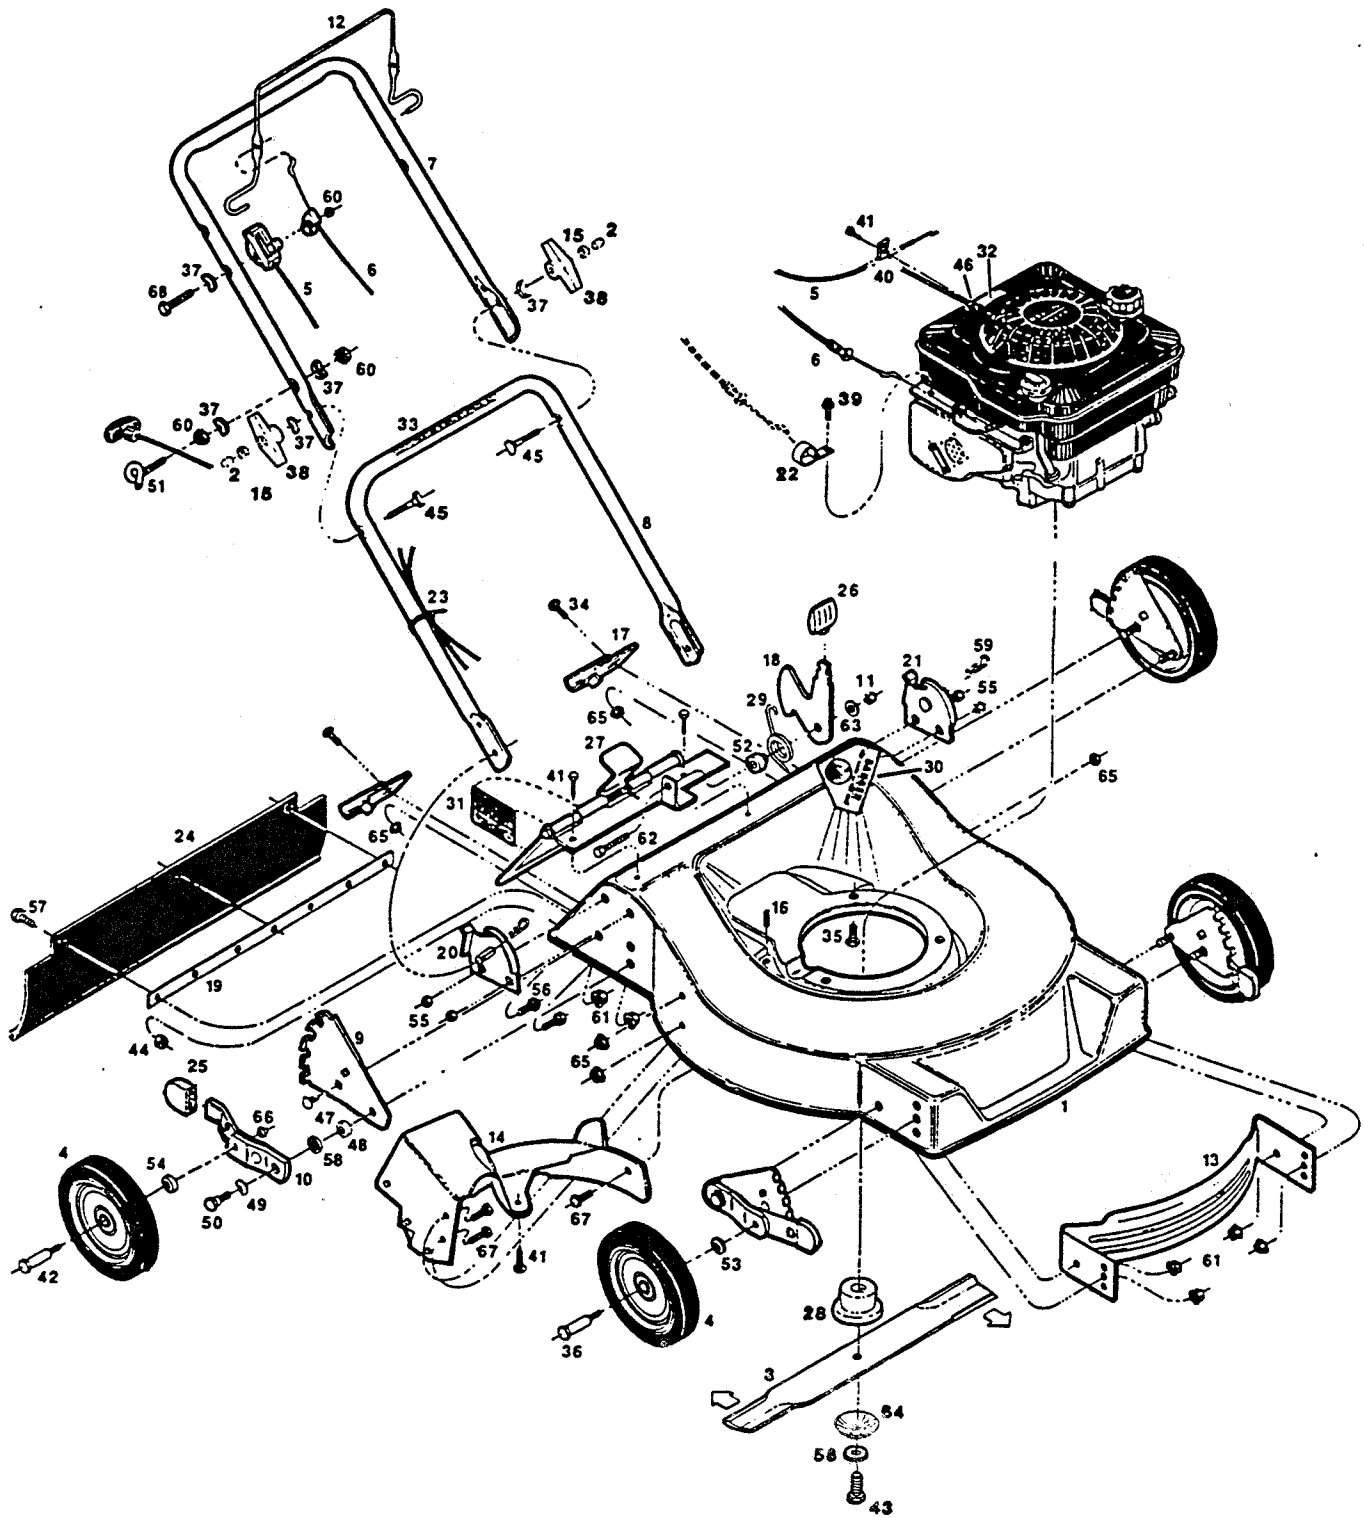

MODEL: WRBD5Q21L
21" CUT REAR-BAGGING ROTARY MOWER
Grass Catcher Assembly Included, see p. 77
Grass Catcher: P/N 127084
Repl. Bag: P/N 160184
Mulching Kit: P/N 394270

S/N 231738
P/L 798280
O/M 082566
E/M 189142

MODEL: WRBD5Q21L
21" CUT REAR-BAGGING ROTARY MOWER
Grass Catcher Assembly Included, see p. 77
Grass Catcher: P/N 127084
Repl. Bag: P/N 160184
Mulching Kit: P/N 394270

Index No.	Part No.	Description	Index No.	Part No.	Description
1	023119	Deck—21" Green	34	150011	Bolt—Carriage 1/4-20 x 5/8 Gr. 5
	023291	Deck—21" Red	35	457168	Bolt—3/8-16 x 7/8 Thread Forming
2	110064	Bolt Cap	36	150730	Shoulder Bolt—Wheel Front
3	031377	Blade—21"	37	150201	Washer—Curved 5/16
4		Wheel Assemblies*	38	113589	Wing Knob
	041921	8" Plastic-White-Cog-Nylon Bearing	39	164434	Screw #10-16 x 1/2
	041848	8" Steel-White-Rib-Flange Bearing	40	157552	Cable Clamp
	043018	8" Plastic-White-Diamond	41	150623	Screw—Hex Head Sheet Metal #10 x 5/8
	042432	8" Plastic-White-Diamond (3-spoke)	42	156133	Shoulder Bolt—Wheel Rear
5	052910	Control—Throttle w/Cable	43	157255	Bolt—Blade 3/8-24 x 1 Gr. 5
6	052134	Cable—Engine/Blade Control	44	452318	Locknut—10-24 Hex
7	071084	Handle—Upper Coated	45	151936	Bolt—Curved Head Crg 5/16-18 x 2-1/4
	071076	Handle—Upper	46	152074	Rope Stop
8	071449	Handle—Lower	47	152405	Bolt—Carriage 3/8-16 x 3/4
9	073104	Back Plate—Height Adjuster	48	156182	Washer—Plastic—Height Adjuster
10	093088	Wheel Arm Assy	49	152421	Washer—Spring—Height Adjuster
11	715508	Locknut 1/4-20 Top	50	156125	Shoulder Bolt—Height Adjuster
12	104687	Bail—Engine/Blade Control	51	152371	Rope Guide
13	092825	Baffle—Front	52	152637	Spacer—Catcher Latch
14	085100	Baffle Assembly-Rear	53	715607	Washer - 3/8 Belleville
15	310045	Nut 5/16-18 UNC Hex	54	152686	Spacer—Rear Wheel
16	111856	Cap - Bolt	55	310151	Locknut—5/16-18 Nylok
17	109546	Catcher Frame Bracket	56	450346	Bolt-5/16-18 x 3/4
18	108324	Catcher Latch	57	458687	Bolt—Hex Head 10-24 x 1/2
19	109496	Trailing Shield Mounting Strip	58	156877	Washer - 3/8 Hardened
20	093054	Handle Bracket—Right Hand	59	715011	Hitch Pin #3
21	093062	Handle Bracket—Left Hand	60	715037	Locknut 1/4-20 Keps
22	164442	J-clip	61	156406	Nut-3/8-16 Flange - Lock
23	110379	Cable Tie	62	715292	Bolt—Hex Head 1/4-20 x 1
24	111633	Trailing Shield—Plastic	63	462093	Washer 1/4"
25	110510	Plastic Tip—Height Adjuster	64	164681	Washer-Conical
26	111724	Knob—Catcher Latch	65	715078	Nut-Flange Whiz 1/4-20
27	013706	Door Assembly	66	715524	Nut-3/8-16 Lock
28	092221	Blade Adapter	67	156851	Bolt 1/4-20 x3/8 Shaved HD
29	133371	Torsion Spring—Catcher Latch	68	153874	Bolt-1/4-20 x 2 1/4 Hex Head
30	143115	Decal—Danger			
31	795039	Decal—Door Warning			
32	001206	Decal—Blade Warning			
33	715557	Decal—Starting Instructions			

• INDICATES OPTIONAL EQUIPMENT

- When servicing this unit use only genuine General Power OEM replacement parts that are specifically designed and engineered for this particular model.
- Do not operate unit unless all parts are properly attached and in good working order.
- Parts are right or left hand as viewed from the operator's position.
- Specifications are subject to change without notice.

S/N 231738
P/L 798280
O/M 082566
E/M 189142