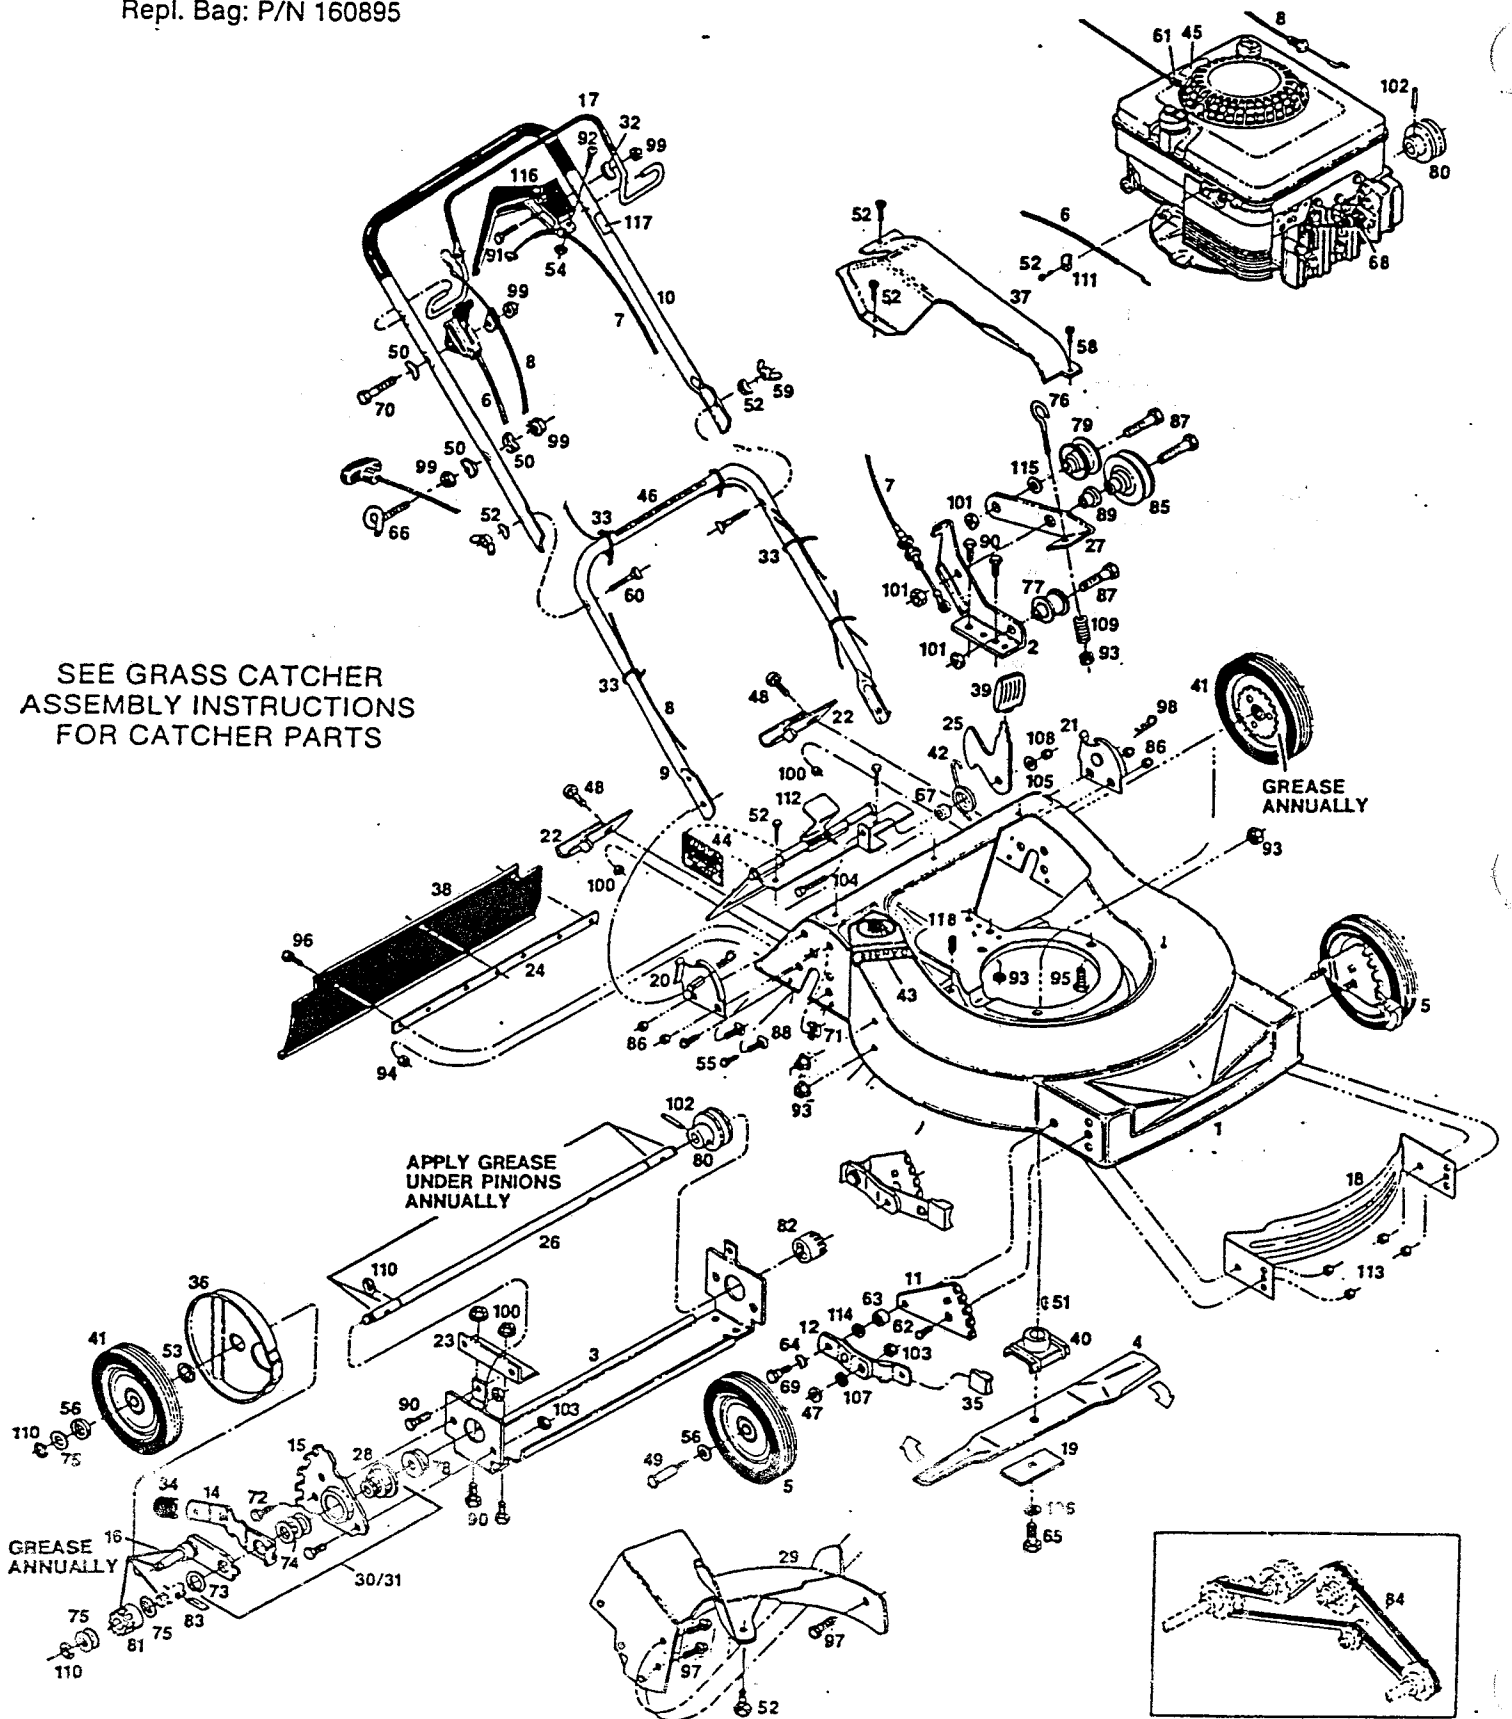

MODEL WRRB4QSP21AK
21" SELF-PROPELLED REAR BAGGING ROTARY MOWER
Grass Catcher Model: HSRBGC P/N 160986
Repl. Bag: P/N 160895

SEE GRASS CATCHER
ASSEMBLY INSTRUCTIONS
FOR CATCHER PARTS

MODEL WRRB4QSP21AK
21" SELF-PROPELLED REAR BAGGING ROTARY MOWER
Grass Catcher Model: HSRBGC P/N 160986
Repl. Bag: P/N 160895