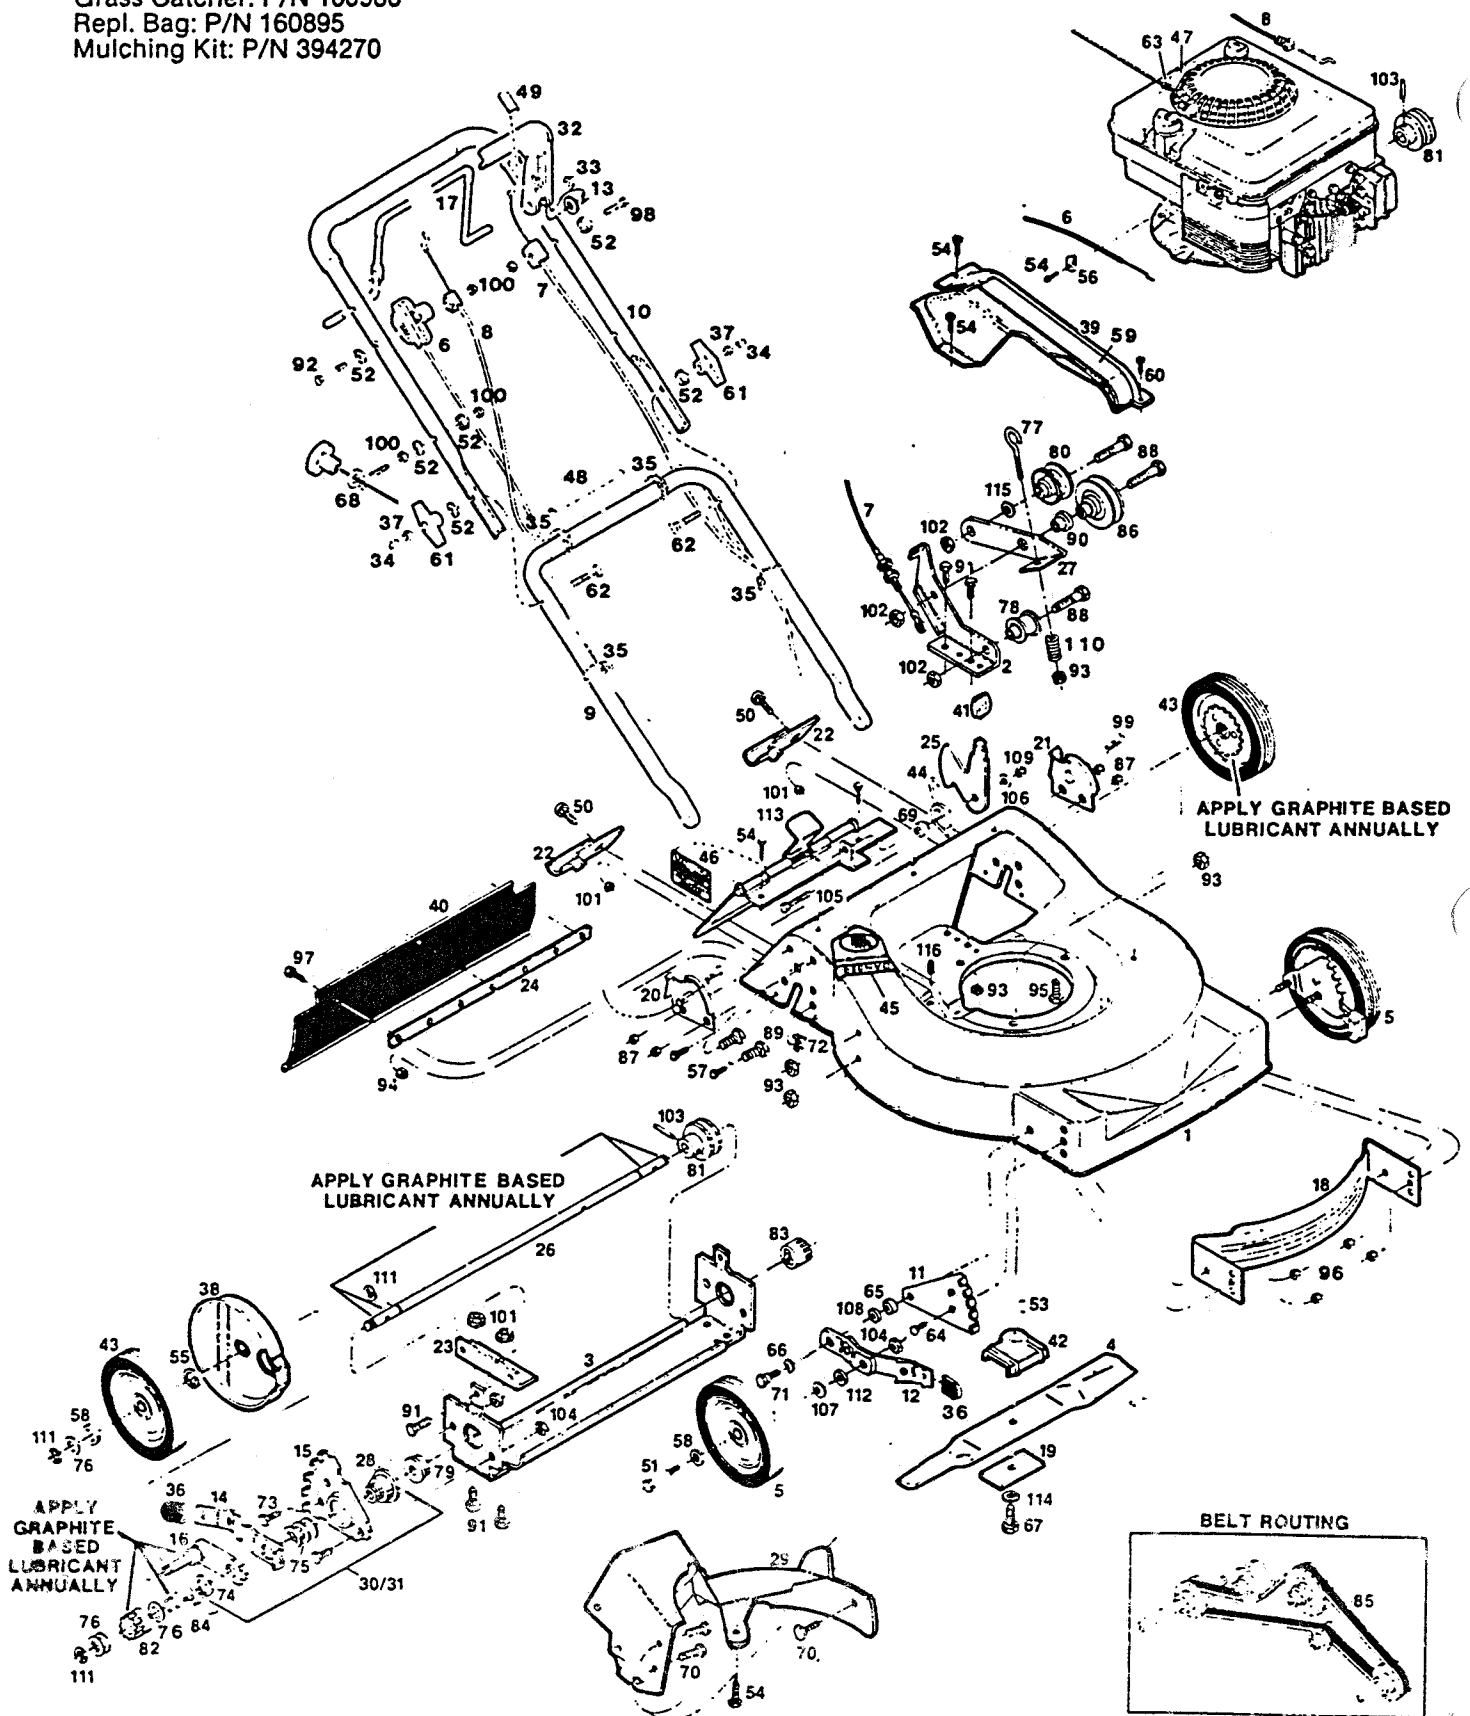

**MODEL: WRRB5QSP21L
21" CUT SELF-PROPELLED REAR-BAGGING ROTARY MOWER**

Grass Catcher Assembly Included, see p. 77

Grass Catcher: P/N 160986

Repl. Bag: P/N 160895

Mulching Kit: P/N 394270

S/N 231746
P/L 188862
O/M 082566
E/M 189142

MODEL: WRRB5QSP21L
21" CUT SELF-PROPELLED REAR-BAGGING ROTARY MOWER
Grass Catcher Assembly Included, see p. 77
Grass Catcher: P/N 160986
Repl. Bag: P/N 160895
Mulching Kit: P/N 394270