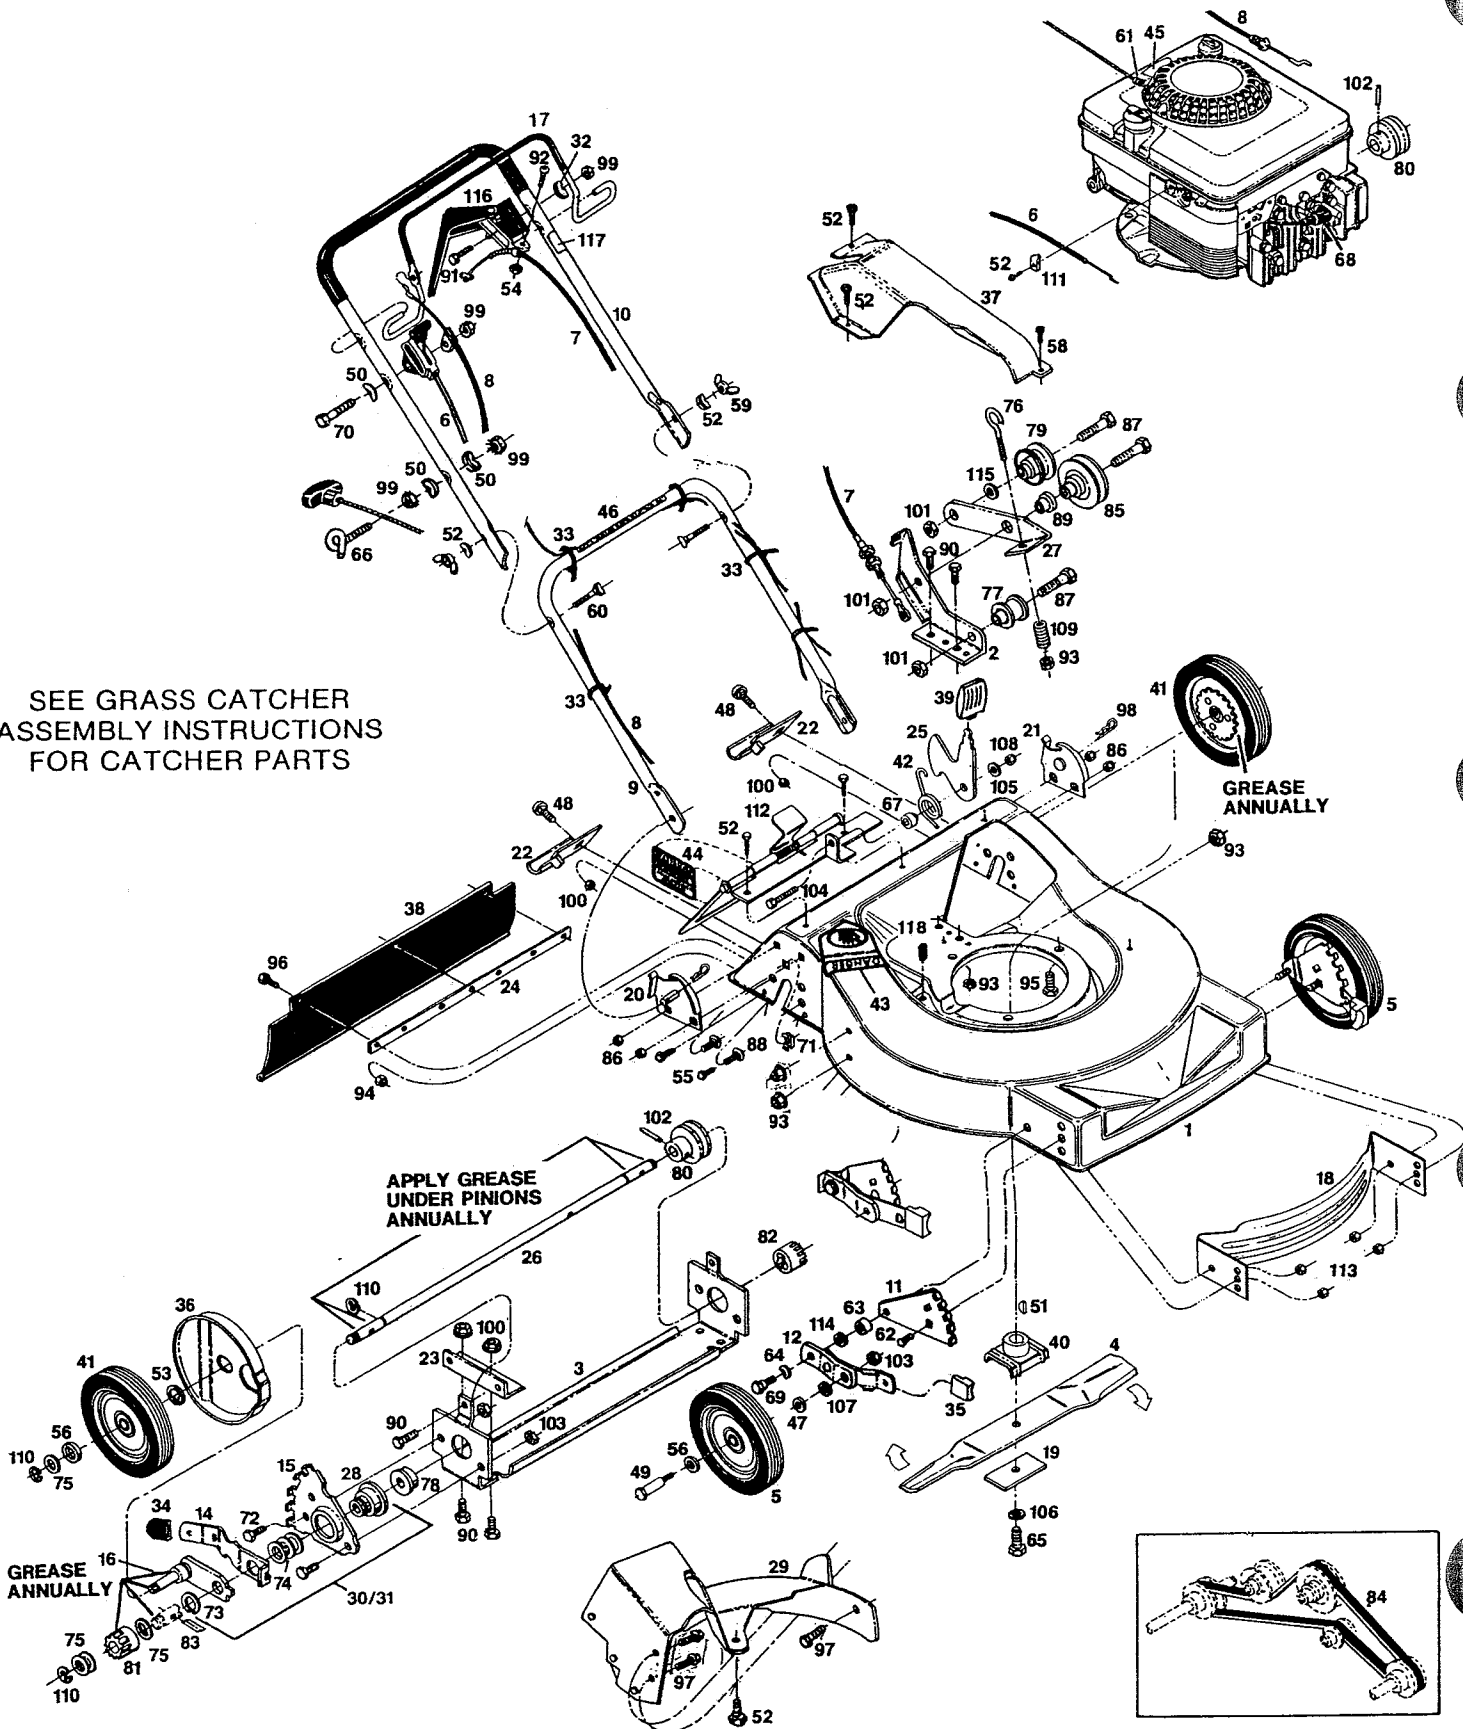

## 21" REAR BAGGING SELF-PROPELLED ROTARY MOWER MODEL: WRRBQSP21-J

Grass Catcher Model: HSRBGC P/N 160986

Repl. Bag: P/N 160895

Index No.	Part No.	Description	Index No.	Part No.	Description
1	018606	Deck	60	151928	Curved head bolt 5/16 -18 x 1.75
2	085928	Bracket - idler mount	61	152074	Rope stop
3	024174	Drive support bracket	62	152405	Bolt - carriage 3/8 - 16 x 3/4
4	030338	Blade 21" offset	63	156182	Washer - plastic
5	041848	Wheel 8" x 1.75 front	64	152421	Washer - spring
6	052027	Throttle control w/cable	65	157255	Bolt - blade
7	050955	Control—ground drive w/cable	66	152371	Eyebolt - Rope guide
8	052001	Cable—engine/blade control	67	152637	Spacer - bagger latch
9	071449	Handle - lower	68	110833	Spark Plug Cover
10	072256	Handle - upper	69	156125	Bolt - shoulder
11	091249	Back plate - front adjuster	70	153874	Bolt - 1/4-20 x 2 1/4
12	085019	Wheel Arm Assembly	71	154393	Nut - Snap in 1/4 - 20
13	714170	Decal-Model Number	72	153817	Bolt - hex head 3/8-16 x 1/2
14	090746	Setting lever - rear adjuster	73	153841	Snapring 7/8
15	090761	Back plate - rear adjuster	74	153858	Spring washer 7/8
16	090910	Wheel lever - rear LH	75	152553	Thrust washer 1/2" I.D.
	090694	Wheel lever - rear RH	76	153908	Bolt - Hook
17	109124	Bail - engine/blade control	77	170456	Pulley - 3/8" bore
18	105825	Baffle - front	78	170464	Bearing - flange ball
19	106005	Blade washer	79	170530	Pulley - ext hub 3/8" - bore
20	097162	Handle Bracket - RH	80	171421	Pulley - drive 1/2" bore
21	097170	Handle bracket - LH	81	170993	Pinion - ratchet RH
22	109546	Catcher hook	82	170985	Pinion - ratchet LH
23	107128	Drive support mtg. brkt.	83	170811	Drive pawl
24	109496	Backing strip	84	170829	V-belt
25	108324	Latch - rear bagger	85	170878	Idler - pulley
26	108357	Drive shaft	86	310151	Nut - nylon insert - 5/16 - 18
27	107193	Idler arm	87	312322	Bolt - hex hd 3/8-16 x 1.75
28	109082	Stepped sleeve	88	450346	Bolt hex hd 5/16-18 x 3/4
29	085100	Baffle Assembly	89	326348	Shouldered spacer
30	128926	Height Adjuster Assembly rear LH	90	449587	Bolt hex hd 1/4-20 x 3/8
31	128918	Height Adjuster Assembly rear RH	91	450072	Bolt - Hex 1/4-20 x 1 1/2
32	461004	Washer - Curved 1 - 1/4 O.D.	92	459065	Screw - Pan Head #8-32-3/8
33	110379	Cable tie	93	451419	Nut - TL flange 1/4-20
34	110510	Plastic tip - rear adjuster	94	452318	Nut - hex nylon insert #10-24
35	112540	Plastic tip - front adjuster	95	457168	Bolt - thread form 3/8-16 x 3/8
36	112037	Dust cover - rear wheel	96	458687	Bolt - hex #10-24 x 1/2
37	113662	Belt cover	97	156851	Bolt - 1/4-20 x 3/8 SHVD HD
38	111633	Vinyl trailing shield	98	715011	Hairpin Cotter
39	111724	Knob - catcher latch	99	715037	Nut - keps 1/4 - 20
40	126466	Blade adapter	100	715078	Nut - flange whiz 1/4-20
41	041954	Wheel - rear, w/gear	101	715086	Locknut - hex - 3/8 - 16
42	133371	Torsion spring - catcher latch	102	715193	Roll pin 3/16 x 1
43	143115	Decal - Danger	103	715524	Nut - hex 3/8 - 16 Jam
44	795039	Decal - door warning	104	715292	Bolt hex head 1/4 - 20 x 1
45	001206	Decal - blade warning	105	715300	Washer - flat 1/4"
46	144899	Decal - starting instructions	106	156919	Lockwasher 3/8 HD Split
47	715607	Washer - 3/8 Belleville	107	715417	Washer - 3/8
48	150011	Carriage bolt - 1/4-20 x 3/8	108	715508	Nut top lock - 1/4 - 20
49	150730	Wheel bolt - front	109	776468	Spring - idler cable
50	150201	Curved washer - 3/8	110	789883	E-ring
51	150276	Woodruff key #6	111	157552	Cable clamp
52	150623	Bolt - slotted hex #10 x 3/8	112	013706	Door assembly
53	790451	Ring - retainer	113	156406	Nut 3/8 - 16 Flange Lock
54	151894	Nut Hex #8-32 Nylock	114	156877	Washer Hardened
55	153601	Self tap screw 1/4-20 x 3/8	115	150771	Washer - Flat
56	151449	Washer - wheel retaining	116	111575	Lever-Ground Drive Control
57	151613	Bolt - hex head sems #10-32 x 3/8	117	794412	Decal-Drive Control Instructions
58	151621	Screw - self drilling #6-20 x 1/2	118	111856	Cap-Bolt Plastic
59	150235	Wing nut 5/16-18			