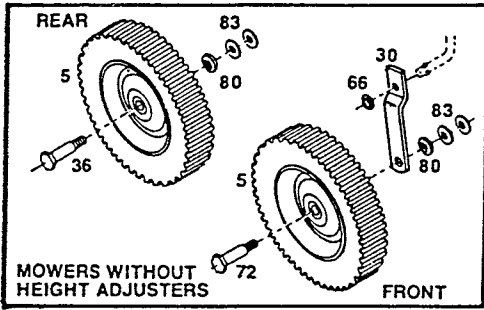

22" SIDE DISCHARGE FRONT COG DRIVE SELF-PROPELLED ROTARY MOWER

MODEL: WRSP22H

CES22H

FURSP22H

Grass Catcher Model: GC 6AA P/N 161018

Repl. Bag: P/N 160457

MOWERS WITHOUT HEIGHT ADJUSTERS

**22" SIDE DISCHARGE FRONT COG DRIVE SELF-PROPELLED ROTARY MOWER**  
**MODEL: WRSP22H**  
**CES22H**  
**FURSP22H**  
 Grass Catcher Model: GC 6AA - P/N 161018  
 Repl. Bag: P/N 160457