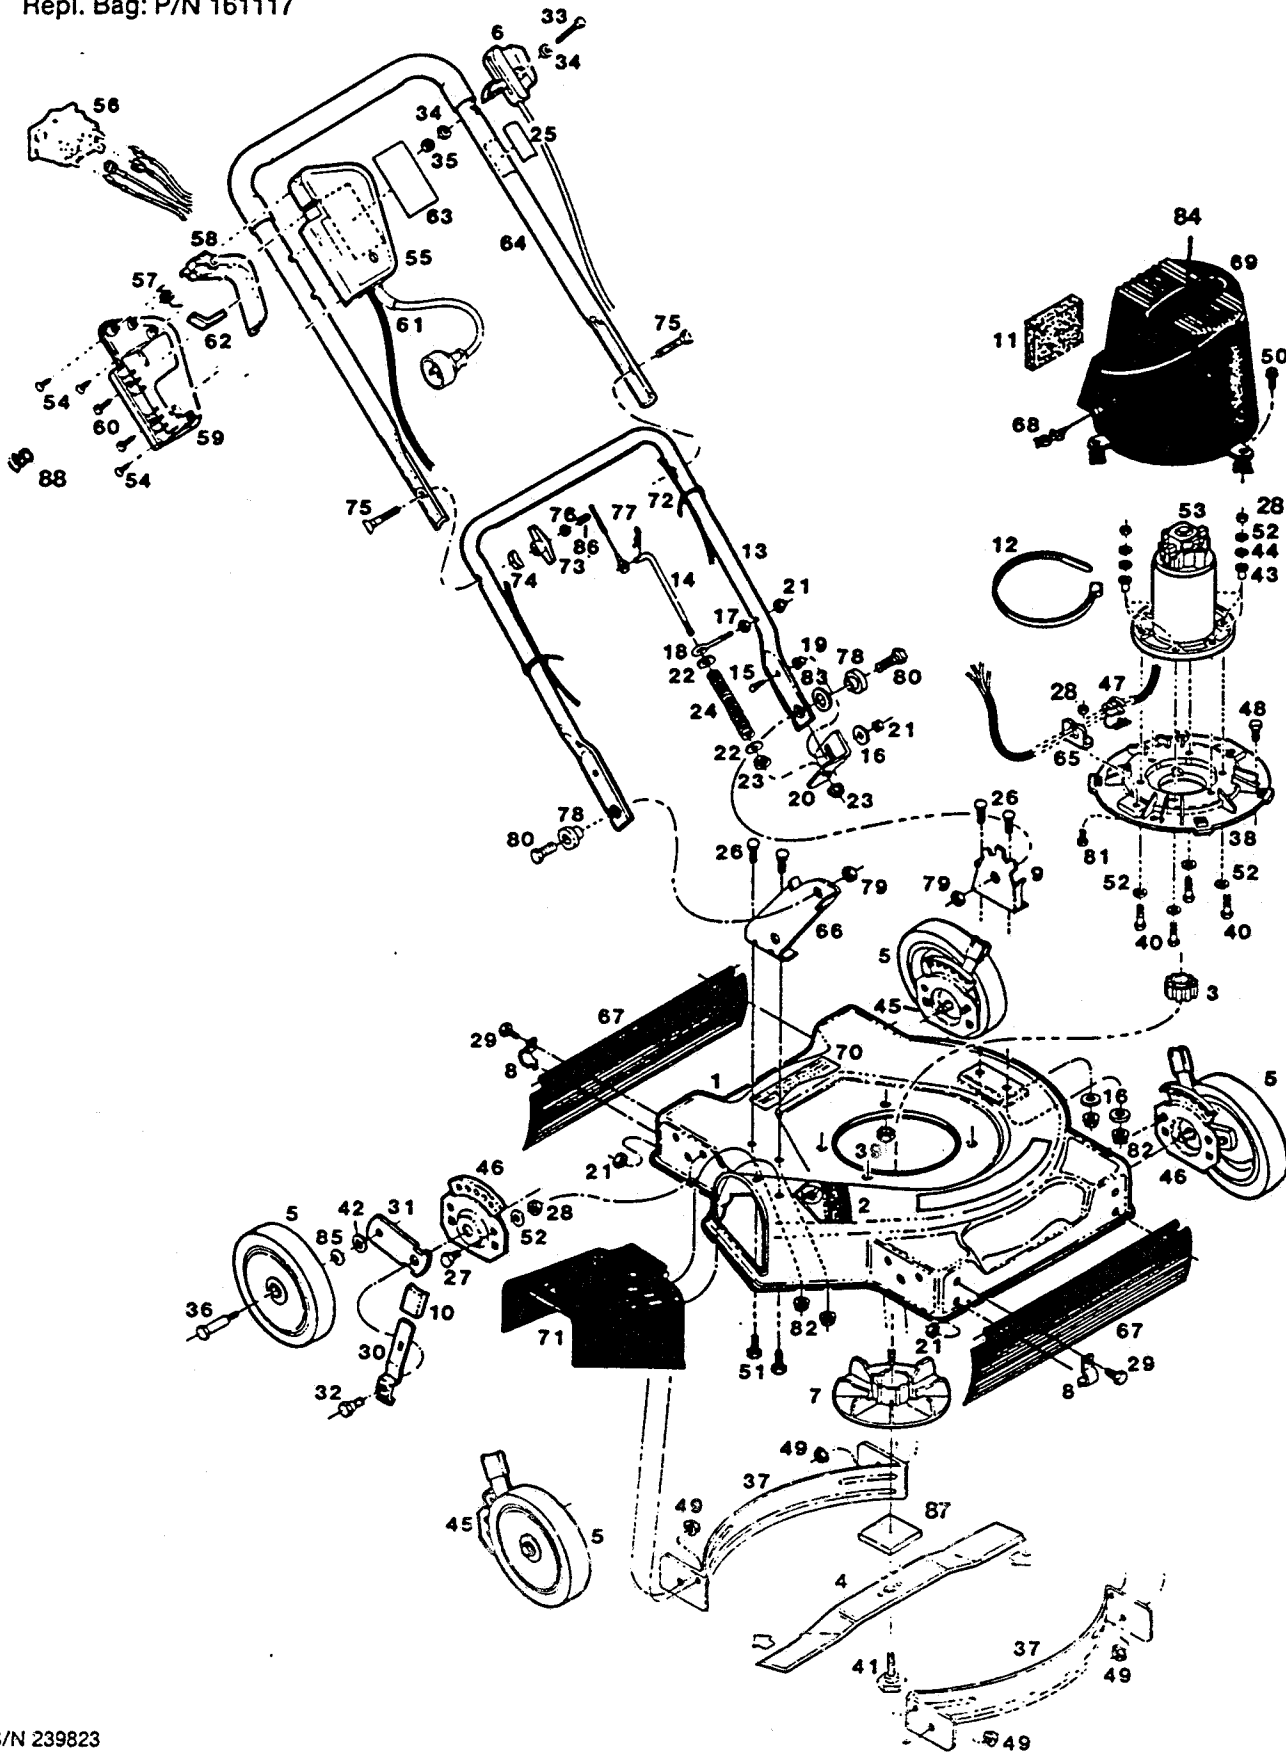

MODEL: WSO119AL
19" CUT ELECTRIC ROTARY MOWER
Use Grass Catcher Model: GC12A
Grass Catcher: P/N 161109
Repl. Bag: P/N 161117

S/N 239823
P/L 838396
O/M 838394
P/B 713289

MODEL: WSO119AL
19" CUT ELECTRIC ROTARY MOWER
Use Grass Catcher Model: GC12A
Grass Catcher: P/N 161109
Repl. Bag: P/N 161117

Index No.	Part No.	Description	Index No.	Part No.	Description
1	023677	Deck 19"	46	092643	Back Plate-Ht. Adj., L.H. Front, R.H. Rear
2	007518	Decal - Danger	47	447771	Strain Relief-Electric Cord
3	018507	Adapter-Blade	48	450346	Bolt-5/16-18 x 3/4
4	018515	Blade-19"	49	156406	Nut - 3/8-16 Flange Lock
5	043000	Wheel - 7" White-Plastic	50	164972	Screw - #10-32 x 1 Self Tap
6	050708	Control-Handle Release	51	457499	Bolt - 1/4-20 x 7/16 Self Tap
7	099705	Fan - Electric Motor	52	462093	Washer - Flat 1/4"
8	106914	Clip - Trailing Shield	53	831413	Motor - Electric
9	107318	Handle Bracket L.H.	54	152801	Screw - #8 - 12 x 3/4"
10	114462	Tip-Adjuster Lever	55	630277	Switch Box Body
11	113761	Filter-Electric Motor	56	630285	Switch - Control
12	113951	Cable Tie 15"	57	630293	Spring - Lever
13	072751	Handle-Lower	58	630301	Lever - Switch Box
14	107805	Rod-Handle Lock	59	630327	Switch Box Cover
15	151522	Screw - #10-24 x 3/4 Hex	60	630343	Screw - #10-8 x 1 1/4"
16	151555	Washer - Flat 1/4" I.D. 1 O.D.	61	630350	Wire Harness Assembly
17	151985	Nut - #10-24 Hex	62	813142	Bracket - Switch
18	153890	Eye bolt #10-24 x 2	63	680793	Decal - Handle Control
19	154047	Spacer - Lock Plate	64	657908	Handle - Upper Coated
20	179341	Plate - Lock	65	664144	Bracket - Cord
21	452318	Nut - #10-24 Nylock	66	665281	Handle Bracket RH.
22	462093	Washer - Flat 1/4"	67	673236	Shield - Trailing
23	715078	Nut - 1/4-20 Flange Whiz	68	667519	Clip - Cord
24	775825	Spring - Handle Latch	69	841506	Shroud - Electric Motor (When ordering new shroud also order 667519 Cord Clip)
25	147421	Decal - Handle Control	70	680801	Decal - U.L. Control No.
26	150011	Bolt-Carriage 1/4-20 x 5/8	71	713263	Chute Deflector
27	715045	Bolt - 1/4-20 x 3/4	72	110379	Cable Tie
28	715508	Nut - 1/4-20 Toplock	73	113589	Knob - Wing
29	458687	Screw - #10 - 24 x 1/2	74	150201	Curved Washer
30	776500	Setting Lever - Ht. Adj.	75	151936	Bolt - Curved Head 5/16 - 18 x 2 1/4
31	092668	Wheel Arm	76	310045	Nut - 5/16 - 18
32	153650	Shoulder Bolt - Ht. Adj.	77	490011	Hairpin - Cotter
33	154112	Bolt - Plastic Handle Control	78	673251	Bushing Pivot Plastic
34	154120	Washer - Plastic Handle Control	79	715086	Nut - 3/8 - 16 Top Lock
35	154138	Nut - Plastic Handle Control	80	715326	Bolt - 3/8 - 16 x 1"
36	150060	Wheel Bolt	81	715052	Bolt - 1/4 - 20 x 1/2"
37	093047	Baffle - Deck	82	715078	Nut - 1/4 - 20 Flange Lock
38	841505	Plate - Motor	83	461731	Washer - 3/8 Flat
39	310151	Nut - 5/16-18 Nylock	84	827399	Decal - Caution
40	312108	Bolt - 1/4"-20 x 1-1/4	85	715607	Washer - 3/8 Belleville
41	382820	Bolt - Blade 3/8-24	86	110064	Cap-Plastic
42	715417	Washer - Flat	87	841504	Spacer - blade
43	380576	Bushing - Nylon Flange	88	813143	Spring - Control lever
44	380584	Washer - Plastic			
45	092650	Back Plate - Ht. Adj., R.H. Front, L.H. Rear			

- When servicing this unit use only genuine General Power OEM replacement parts that are specifically designed and engineered for this particular model.
- Do not operate unit unless all parts are properly attached and in good working order.
- Parts are right or left hand as viewed from the operator's position.
- Specifications are subject to change without notice.