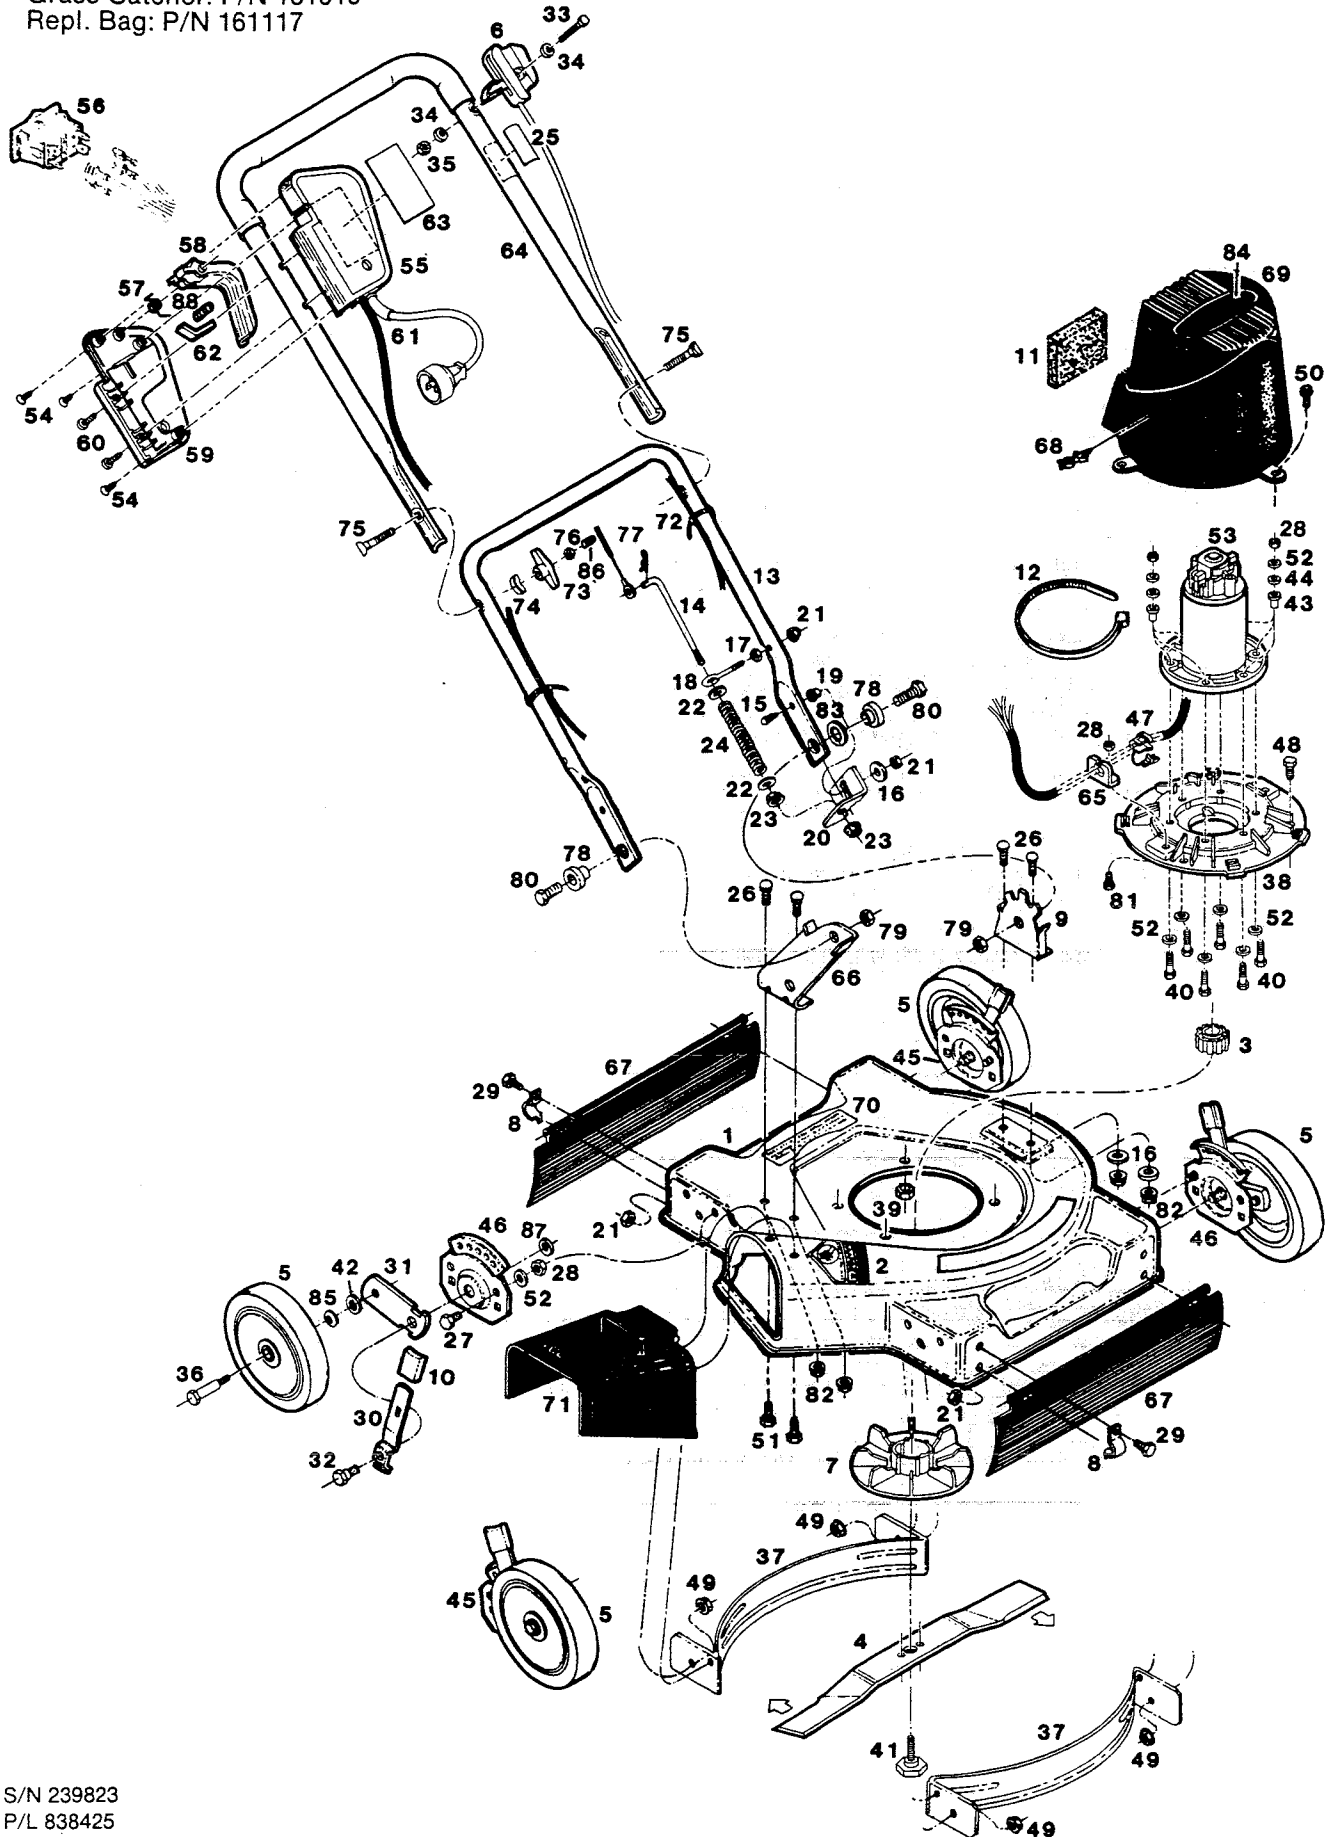

**MODEL: WSO119AM
19" CUT SIDE-DISCHARGE ELECTRIC MOWER**

Grass Catcher Model: GC12A

Grass Catcher: P/N 161019

Repl. Bag: P/N 161117

S/N 239823
P/L 838425
O/M 838426
P/B 713289

MODEL: WSO119AM
19" CUT SIDE-DISCHARGE ELECTRIC MOWER
Grass Catcher Model: GC12A
Grass Catcher: P/N 161019
Repl. Bag: P/N 161117

Index No.	Part No.	Description	Index No.	Part No.	Description
1	023677	Deck 19"	46	092643	Back Plate-Ht. Adj., L.H. Front, R.H. Rear
2	007518	Decal - Danger	47	447771	Strain Relief-Electric Cord
3	018507	Adapter-Blade	48	450346	Bolt-5/16-18 x 3/4
4	018515	Blade-19"	49	156406	Nut - 3/8-16 Flange Lock
5	043000	Wheel - 7" White-Plastic	50	164972	Screw - #10-32 x 1 Self Tap
6	053074	Control-Handle Release	51	164998	Bolt - 1/4-20 x 1/2 Self Tap
7	099705	Fan - Electric Motor	52	462093	Washer - Flat 1/4"
8	106914	Clip - Trailing Shield	53	831413	Motor - Electric
9	107318	Handle Bracket L.H.	54	152801	Screw - #8 - 12 x 3/4"
10	114462	Tip-Adjuster Lever	55	630277	Switch Box Body
11	113761	Filter-Electric Motor	56	630285	Switch - Control
12	113951	Cable Tie 15"	57	630293	Spring - Lever
13	072751	Handle-Lower-Chrome	58	630301	Lever - Switch Box
	073106	Handle-Lower-Black	59	630327	Switch Box Cover
14	107805	Rod-Handle Lock	60	630343	Screw - #10-8 x 1 1/4"
15	151522	Screw - #10-24 x 3/4 Hex	61	630350	Wire Harness Assembly
16	151555	Washer - Flat 1/4" I.D. 1 O.D.	62	813142	Bracket - Switch
17	151985	Nut - #10-24 Hex	63	680793	Decal - Handle Control
18	153890	Eye bolt #10-24 x 2	64	657908	Handle - Upper -Chrome
19	154047	Spacer - Lock Plate		073254	Handle - Upper-Black
20	179341	Plate - Lock	65	664144	Bracket - Cord
21	452318	Nut - #10-24 Nylock	66	665281	Handle Bracket RH.
22	462093	Washer - Flat 1/4"	67	673236	Shield - Trailing
23	715078	Nut - 1/4-20 Flange Whiz	68	667519	Clip - Cord
24	775825	Spring - Handle Latch	69	841506	Shroud - Electric Motor (When ordering new shroud also order 667519 Cord Clip)
25	147421	Decal - Handle Control	70	680801	Decal - U.L. Control No.
26	150011	Bolt-Carriage 1/4-20 x 5/8	71	713263	Chute Deflector
27	715045	Bolt - 1/4-20 x 3/4	72	110379	Cable Tie
28	715508	Nut - 1/4-20 Toplock	73	113589	Knob - Wing
29	458687	Screw - #10 - 24 x 1/2	74	150201	Curved Washer
30	776500	Setting Lever - Ht. Adj.	75	151936	Bolt - Curved Head 5/16 - 18 x 2 1/4
31	092668	Wheel Arm	76	310045	Nut - 5/16 - 18
32	153650	Shoulder Bolt - Ht. Adj.	77	490011	Hairpin - Cotter
33	154112	Bolt - Plastic Handle Control	78	673251	Bushing Pivot Plastic
34	154120	Washer - Plastic Handle Control	79	715086	Nut - 3/8 - 16 Top Lock
35	154138	Nut - Plastic Handle Control	80	715326	Bolt - 3/8 - 16 x 1"
36	166619	Wheel Bolt	81	715052	Bolt - 1/4 - 20 x 1/2"
37	093047	Baffle - Deck	82	715078	Nut - 1/4 - 20 Flange Lock
38	841511	Plate - Motor	83	461731	Washer - 3/8 Flat
39	310151	Nut - 5/16-18 Nylock	84	827399	Decal - Caution
40	312108	Bolt - 1/4"-20 x 1-1/4	85	715607	Washer - 3/8 Belleville
41	382820	Bolt - Blade 3/8-24	86	110064	Cap-Plastic
42	715417	Washer - Flat	87	311340	Washer 3/8
43	380576	Bushing - Nylon Flange	88	813143	Spring - Control lever
44	380584	Washer - Plastic			
45	092650	Back Plate - Ht. Adj., R.H. Front, L.H. Rear			

S/N 239823
P/L 838425
O/M 838426
P/B 713289