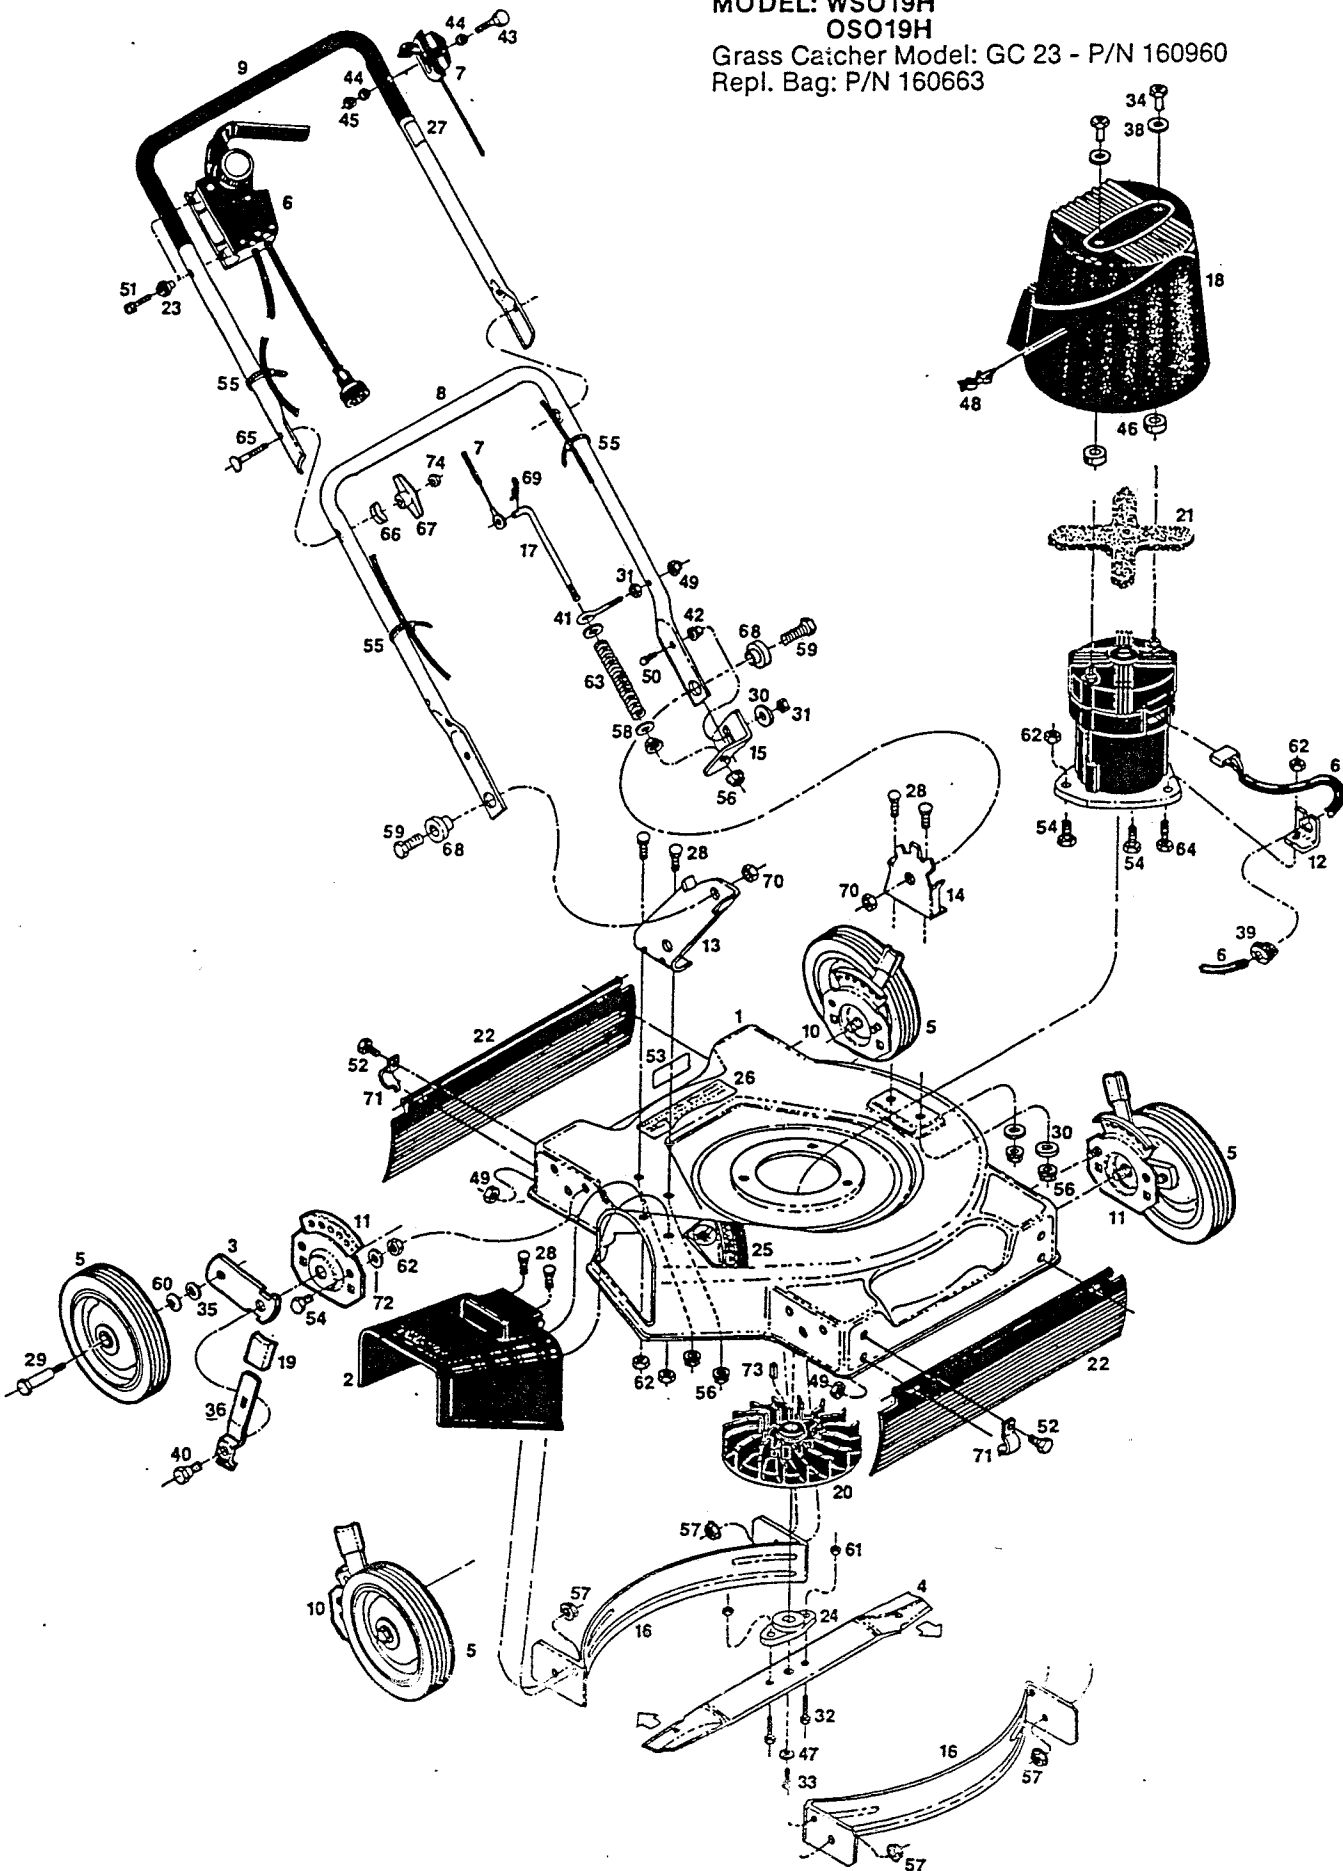

19" SIDE DISCHARGE ELECTRIC ROTARY MOWER
MODEL: WSO19H
OSO19H
Grass Catcher Model: GC 23 - P/N 160960
Repl. Bag: P/N 160663

19" SIDE DISCHARGE ELECTRIC ROTARY MOWE
MODEL: WSO19H
OWO19H
Grass Catcher Model: GC 23 - P/N 160960
Repl. Bag: P/N 160663

Index No.	Part No.	Description	Index No.	Part No.	Description
1	018051	Deck—19" Red	38	152728	Washer—Shroud Retaining Nut
	018325	Deck—19" Green	39	447771	Strain Relief—Electric Cord
2	713263	Chute Deflector	40	153650	Shoulder Bolt—Ht. Adj.
3	777862	Wheel Arm	41	153890	Eyebolt #10-24 x 2.00
4	030247	Blade—19"	42	154047	Spacer—Lock Plate
5	041780	Wheel—7 x 1.50	43	154112	Bolt—Plastic, Handle Control
6	052324	Control—Electric Motor	44	154120	Washer—Plastic, Handle Control
7	050708	Control—Handle Release	45	154138	Nut—Plastic, Handle Control
8	072751	Handle—Lower	46	158394	Spacer
9	072793	Handle—Upper	47	311118	Washer—5/16 Split Lock
10	428664	Back Plate—Ht. Adj., R.H. Front L.H. Rear	48	673277	Clip—Cord
11	428714	Back Plate—Ht. Adj., R.H. Front R.H. Rear	49	452318	Nut #10-24 Nylock
12	664144	BRKT—Cord	50	151522	Screw #10-24 x 3/4 Hx HD
13	665281	Handle Bracket RH	51	459446	Screw #24 x 1-1/2 Hx WHD
14	107318	Handle Bracket LH	52	458687	Screw #10-24 x 1/2 Hx HD
15	179341	Lock Plate	53	714170	Decal—Model Number
16	171389	Baffle—Deck	54	715045	Bolt 1/4-20 x 3/4 Hx HD
17	107805	Rod—Handle Lock	55	110379	Cable Tie
18	113670	Shroud—Electric Motor	56	715078	Nut 1/4-20 Flange Whiz
19	111559	Tip—Adjuster Lever	57	451492	Nut 3/8-16 Top Lock Flange
20	112748	Fan—Electric Motor	58	715300	Washer .25 Flat
21	111427	Filter—Electric Motor	59	715326	Bolt 3/8-16 x 1.0
22	673236	Shield—Trailing	60	715607	Washer—3/8 Belleville
23	111732	Insulator—Electric Control	61	715490	Nut 5/16-18 Top Lock
24	132886	Adapter—Blade	62	715508	Nut 1/4-20 Top Lock
25	007518	Decal—Danger	63	775825	Spring—Handle Latch
26	145607	Decal—U.L. Rating	64	715292	Bolt 1/4-20 x 1 Hx HD
27	147421	Decal—Handle Control	65	151928	Bolt 5/16-18 x 1.75
28	150011	Carriage Bolt 1/4-20 x 5/8	66	150201	Curved Washer
29	157420	Wheel Bolt	67	113589	Knob—Wing
30	151555	Washer .25 ID x 1.0 OD	68	097782	Pivot Bushing
31	151985	Nut Hex #10-24	69	490011	Hairpin—Cotter
32	152108	Bolt HH 5/16-18 x 1 Grade 5	70	715086	Nut 3/8-16 Lock
33	152116	Bolt HH 5/16-24 x .75 Grade 8	71	106914	Clip—Trailing Shield
34	163451	Hex Nut—Motor Shroud	72	462093	Washer—Flat 1/4
35	715417	Washer—Flat 3/8	73	159103	Key
36	776500	Setting Lever—Ht. Adj.	74	310045	Nut—1/4-20
37	150854	Washer 1/8			

Parts listed are for the mower excluding the motor.
When servicing use only genuine factory replacement parts that are specifically for your particular model.
NOTE: Parts are right or left hand as viewed from the operator position.
Specifications subject to change without prior notice.