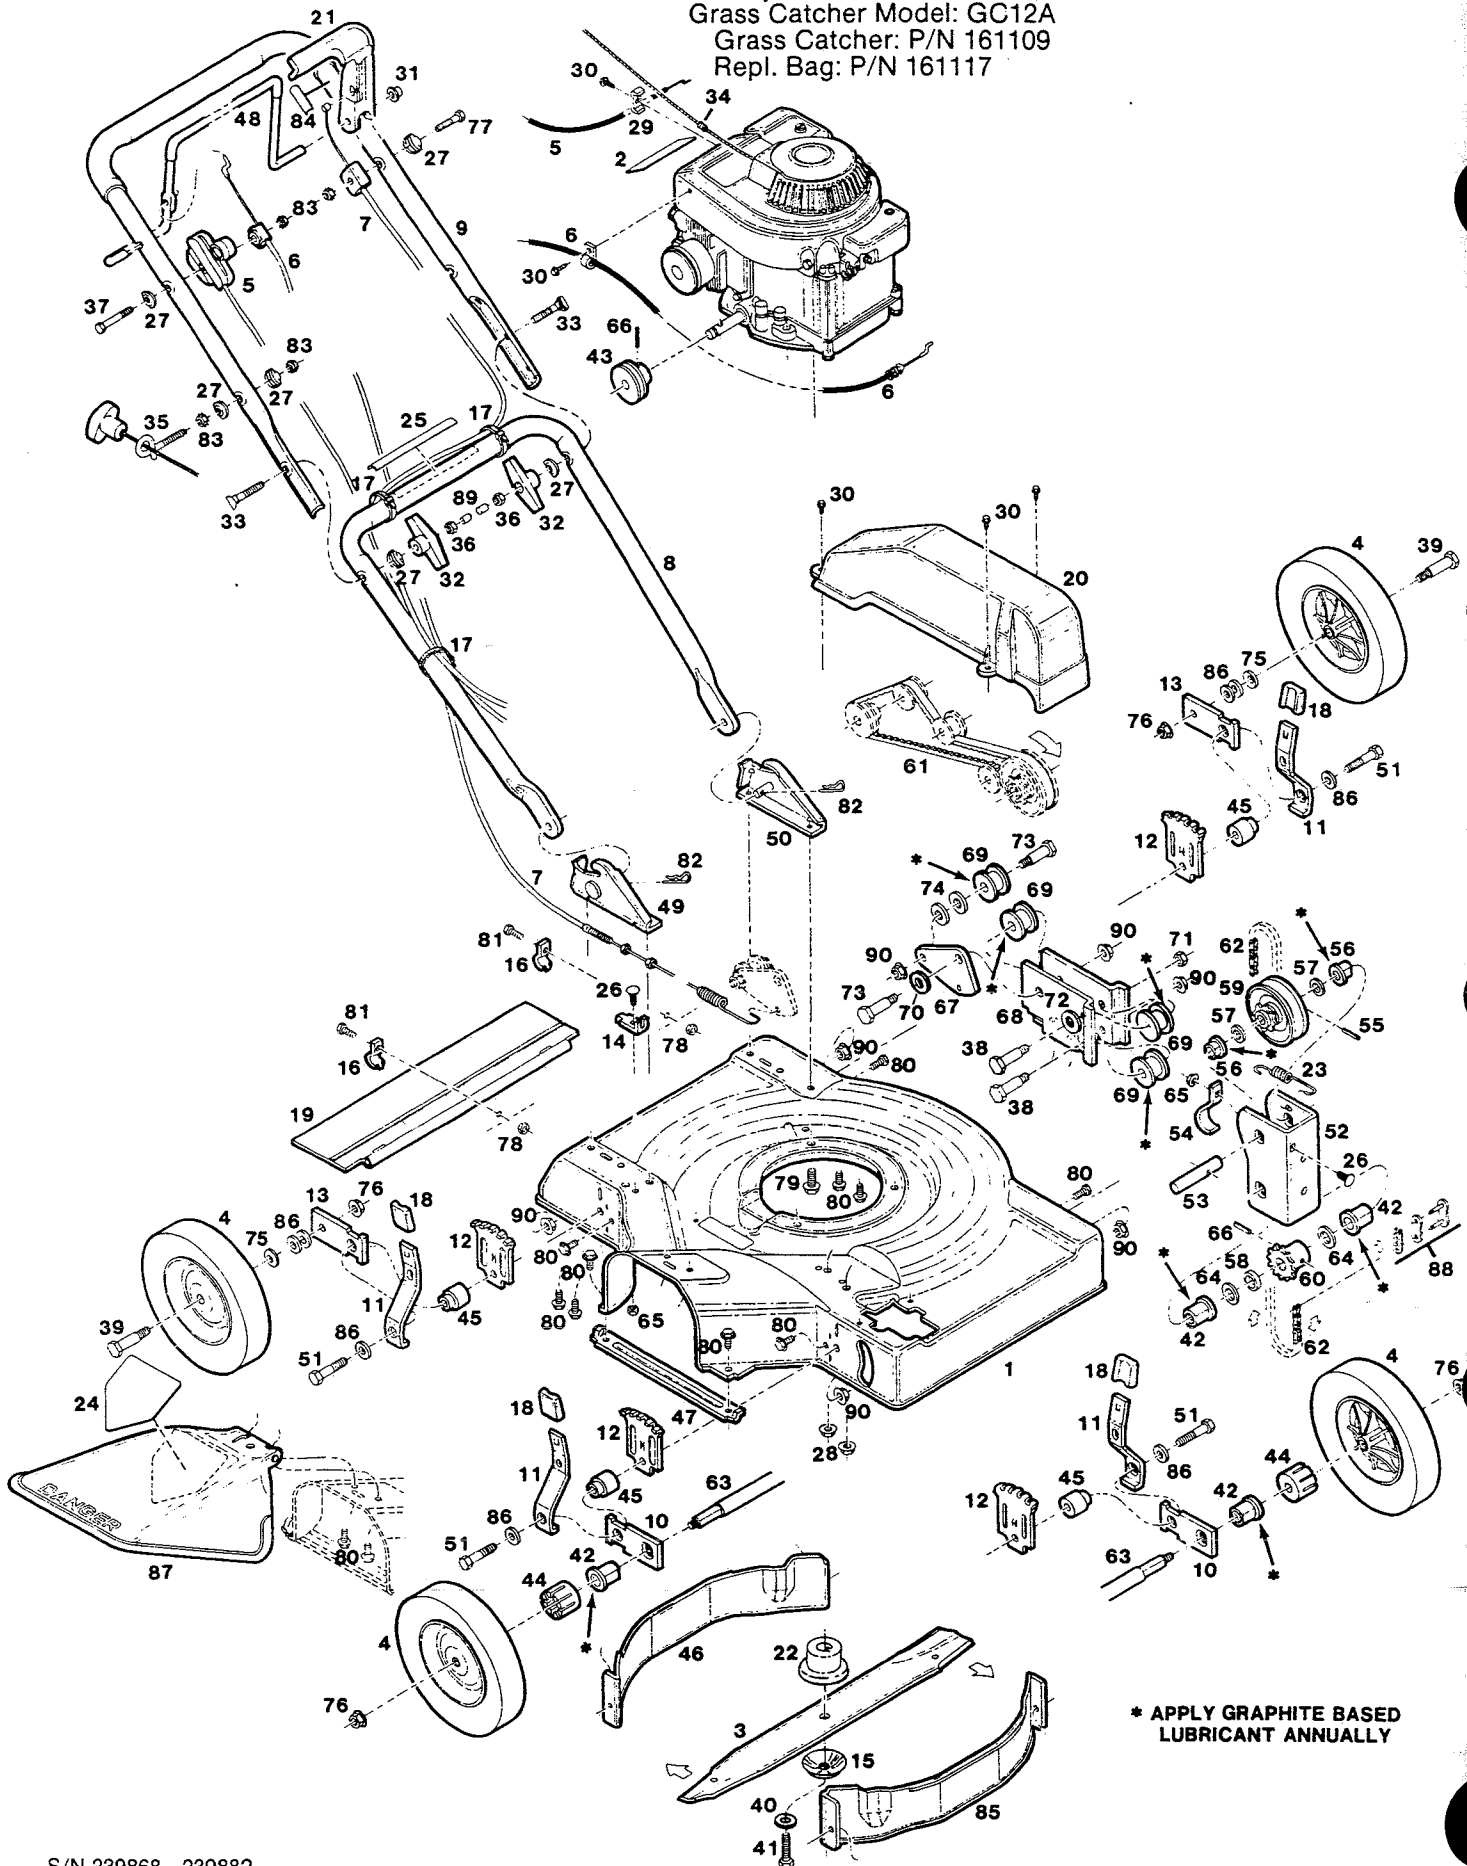

MODEL: WSP21M - A2171M
3.75 hp 21" CUT SIDE-DISCHARGE SELF-PROPELLED MOWER
 Grass Catcher Model: GC12A
 Grass Catcher: P/N 161109
 Repl. Bag: P/N 161117

S/N 239868 - 239882
 P/L 082629
 O/M 082566
 E/M 082689