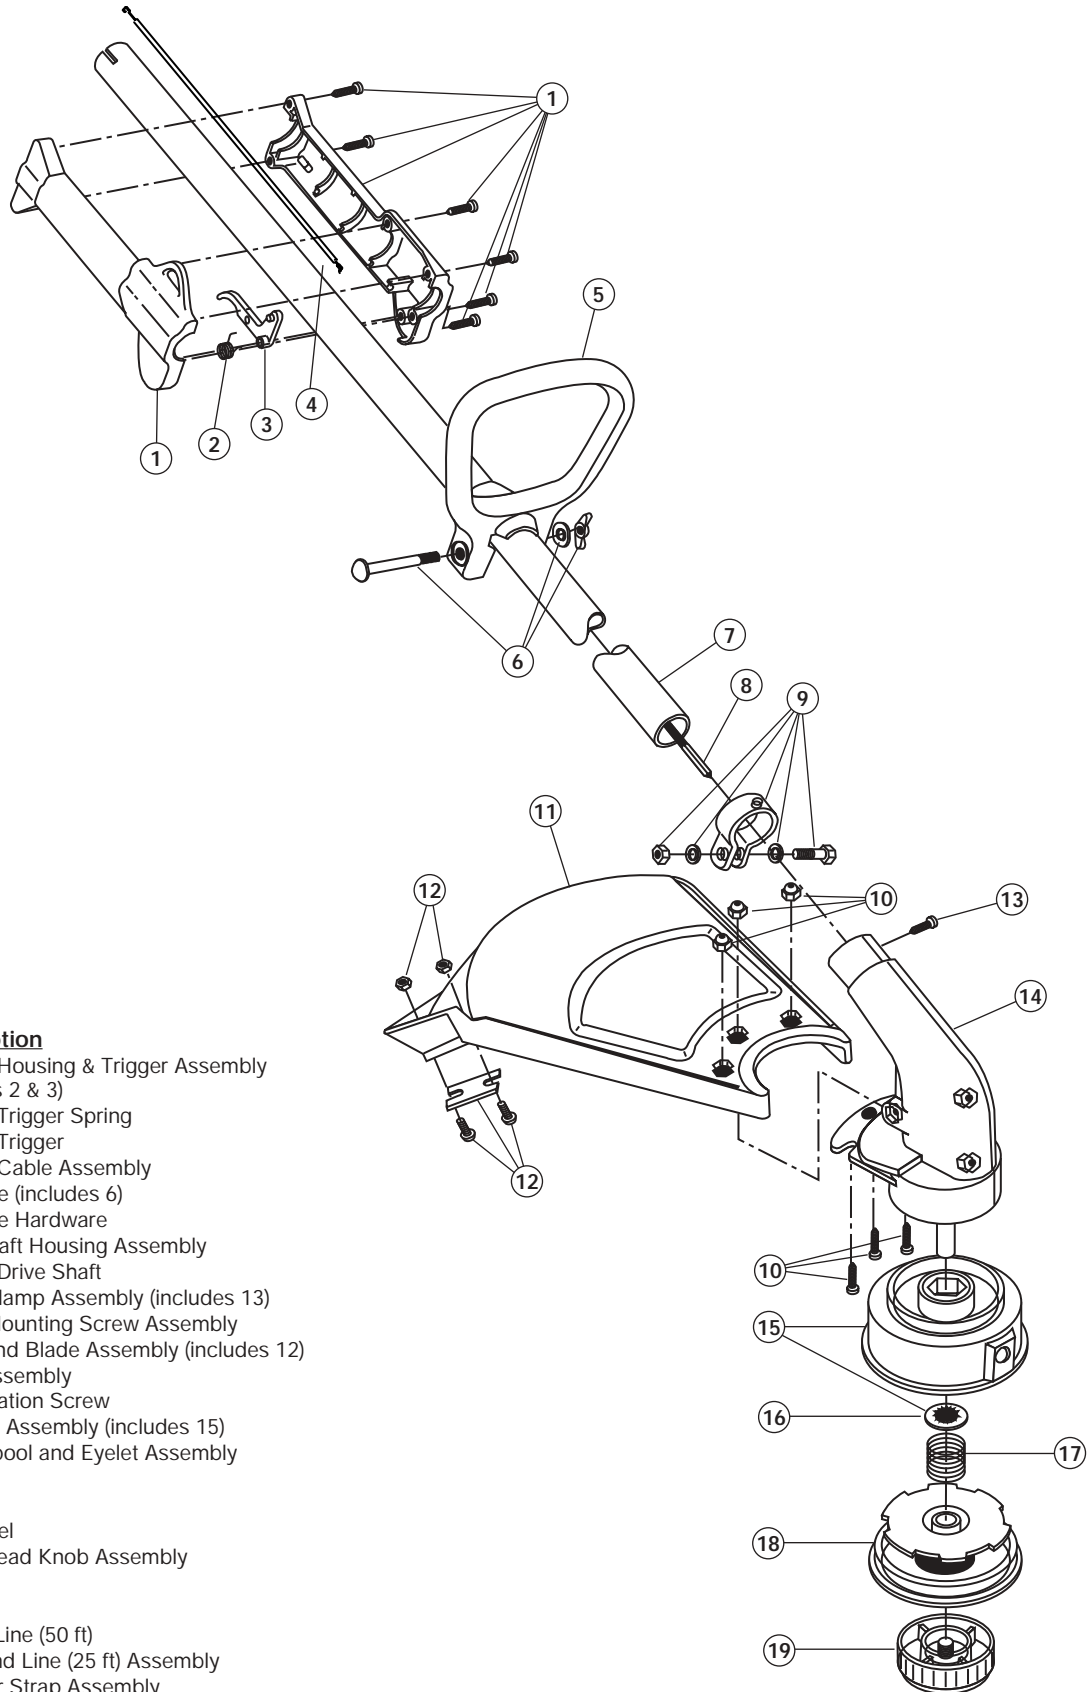

# ENGINE PARTS - MODEL YM1500

**BOOM AND TRIMMER PARTS - MODEL YM1500**  
**2-CYCLE GAS TRIMMER**  
**PPN 41BDY15G401**

Item	Part No.	Description
1	753-04294	Throttle Housing & Trigger Assembly (includes 2 & 3)
2	791-610314	Throttle Trigger Spring
3	753-04295	Throttle Trigger
4	791-182068	Throttle Cable Assembly
5	791-153064	D-Handle (includes 6)
6	791-153317	D-Handle Hardware
7	753-04330	Drive Shaft Housing Assembly
8	791-182839	Flexible Drive Shaft
9	791-153597	Lower Clamp Assembly (includes 13)
10	791-180547	Guard Mounting Screw Assembly
11	791-180548	Guard and Blade Assembly (includes 12)
12	791-180553	Blade Assembly
13	791-145569	Anti-Rotation Screw
14	791-180549	Gearbox Assembly (includes 15)
15	791-153619	Outer Spool and Eyelet Assembly
16	791-610660	Retainer
17	791-610317	Spring
18	791-610318	Inner Reel
19	791-153066	Bump Head Knob Assembly