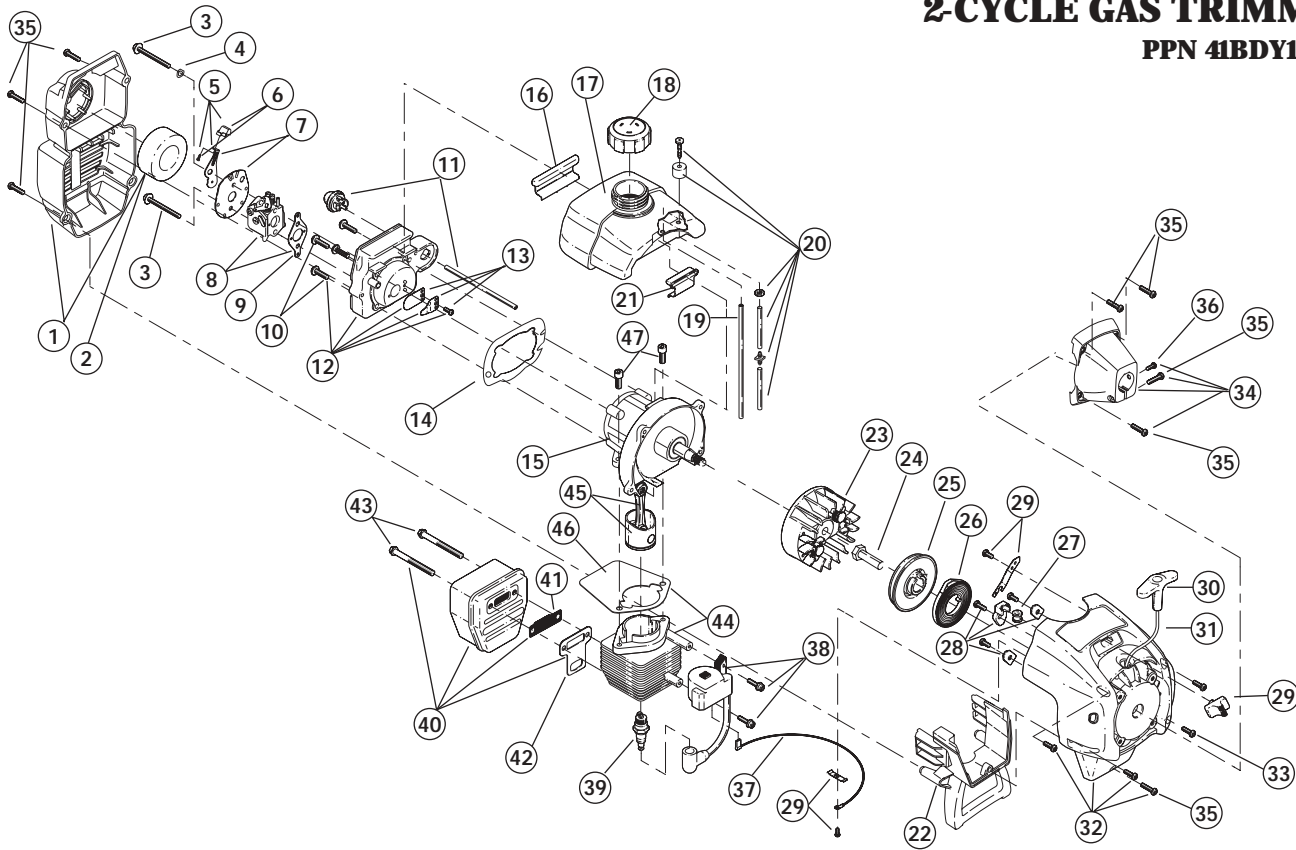

ENGINE PARTS - MODEL YM1500

2-CYCLE GAS TRIMMER

PPN 41BDY15G401

<u>Item</u>	<u>Part No.</u>	<u>Description</u>	<u>Item</u>	<u>Part No.</u>	<u>Description</u>
1	791-182059	Air Cleaner/Muffler Cover Assembly (includes 2 & 35)	31	791-613103	Rope
2	791-180350	Air Cleaner Filter	32	753-04293	Starter Housing Assembly (includes 25-31 & 33)
3	791-180351	Carburetor Mounting Screw Assembly	33	791-181862	Housing Screw
4	791-180226	Wavey Washer	34	791-182797	Clutch Cover Assembly (includes 35-36)
5	753-1182	Choke Lever Assembly (includes 6)	35	791-181345	Screw
6	753-1183	Choke Knob and Screw	36	791-182519	Anti-Rotation Screw
7	753-1184	Choke Lever and Plate (includes 5)	37	791-180036	Wire Lead
8	753-04320	Carburetor Assembly (includes 9 & 20)	38	753-04324	Module Assembly
9	791-610675	Carburetor Gasket	39	791-610311	Spark Plug
10	791-181860	Carb Mount Screw	40	791-182066	Muffler Assembly (includes 41-43)
11	753-1185	Primer and Hose Assembly	41	791-182747	Spark Arrestor Screen
12	753-1196	Carb Mount Assembly (includes 10, 13 & 14)	42	753-04159	Exhaust Gasket
13	791-684451	Reed Assembly	43	791-147575	Muffler Mounting Bolt Assembly
14	753-1208	Carburetor Mount Gasket	44	753-04323	Cylinder Assembly (includes 46 & 47)
15	753-04321	Crank Case Service Assembly (includes 10)	45	753-1207	Piston and Rod Assembly
16	791-612134	Rear Mounting Pad	46	753-1197	Cylinder Gasket
17	753-04311	Fuel Tank Assembly (includes 18-20)	47	791-182723	Cylinder Bolt
18	753-1187	Fuel Cap Assembly	*	753-04134	Engine Gasket Kit
19	791-181168	Fuel Return Line	*	791-180602	O.E.M. Carburetor Repair Kit
20	791-682039	Fuel Line Assembly	*	791-181873	Gasket Diaphragm Repair Kit
21	791-145308	Front Mounting Pad	*	753-1209	Piston Ring
22	791-182064	Shroud Extension and Stand	*	753-04322	Short Block Assembly (includes 10, 15, 39, 44-47)
23	791-182736	Flywheel Assembly			
24	791-610303	Spacer			
25	753-04232	Recoil Pulley Assembly			
26	791-613102	Recoil Spring			
27	791-611061	Rope Guide			
28	791-181441	Pulley Retainer Assembly			
29	791-182618	Switch Assembly			
30	791-181079	Pull Handle			
			*	Items Not Shown