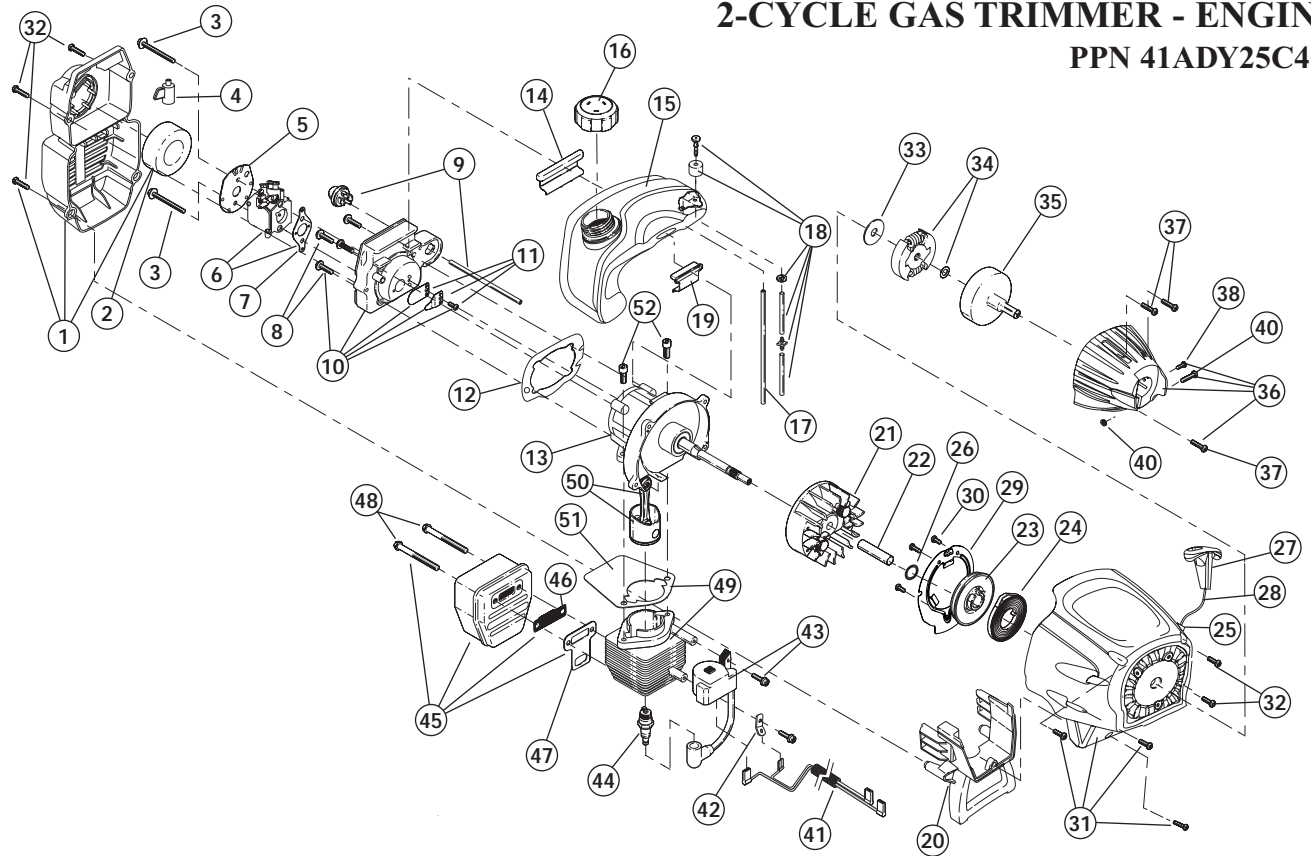

ENGINE PARTS - MODEL YM25

2-CYCLE GAS TRIMMER - ENGINE

PPN 41ADY25C401

<u>Item</u>	<u>Part No.</u>	<u>Description</u>	<u>Item</u>	<u>Part No.</u>	<u>Description</u>
1	753-1192	Air Cleaner/Muffler Cover Assembly (includes 2 & 37)	31	753-04335	Starter Housing Assembly (includes 23-30 & 32)
2	791-180350B	Air Cleaner Filter	32	791-181862	Housing Screw
3	791-180351	Carburetor Mounting Screw	33	791-182368	Clutch Washer
4	753-1193	Choke Extension	34	791-182369	Clutch Rotor Assembly
5	753-1194	Choke Plate	35	791-153592	Clutch Drum Assembly
6	753-04331	Carburetor Assembly (includes 7 & 18)	36	753-1204	Clutch Cover Assembly (includes 37-40)
7	791-610675	Carburetor Gasket	37	791-181345	Cover Screw
8	791-181860	Carb Mount Screw	38	791-182519	Anti-Rotation Screw
9	791-181801	Primer and Hose Assembly	39	753-04003	Clamping Screw
10	753-1196	Carb Mount Assembly (includes 8 & 11)	40	791-180217	Clamping Nut
11	791-684451	Reed Assembly	41	791-182798	Wire Leads and Sleeve
12	753-1208	Carburetor Mount Gasket	42	791-611063	Ground Tab
13	753-04332	Crank Case Service Assembly (includes 8)	43	753-04336	Module Assembly
14	791-612134	Rear Mounting Pad	44	791-610311B	Spark Plug
15	753-04307	Fuel Tank Assembly (includes 16-18)	45	791-182066	Muffler Assembly (includes 48-50)
16	753-1187	Fuel Cap Assembly	46	791-182747	Spark Arrestor Screen
17	791-182352	Fuel Return Line	47	753-04159	Exhaust Gasket
18	753-04233	Fuel Line Assembly	48	791-147575	Muffler Mounting Bolt Assembly
19	791-145308	Front Mounting Pad	49	753-04323	Cylinder Assembly (includes 51 & 52)
20	791-182064	Shroud Extension and Stand	50	753-1207	Piston and Rod Assembly
21	791-182736	Flywheel Assembly	51	753-1197	Cylinder Gasket
22	791-181065	Spacer	52	791-182723	Cylinder Bolt
23	753-1199	Recoil Pulley Assembly	*	791-180090	O.E.M. Carburetor Repair Kit
24	753-04286	Recoil Spring	*	791-180091	Gasket Diaphragm Repair Kit
25	753-1200	Rope Guide	*	753-1209	Piston Ring Set
26	791-181247	Pulley Retainer	*	753-04334	Short Block Assembly (includes 8, 13, 44, 49-52)
27	791-181079	Pull Handle	*	791-181599	Clutch Springs (Qty. 2)
28	791-613103	Rope			
29	753-1201	Pressure Plate Assembly			
30	753-1202	Plate Screw			
			*	Items Not Shown