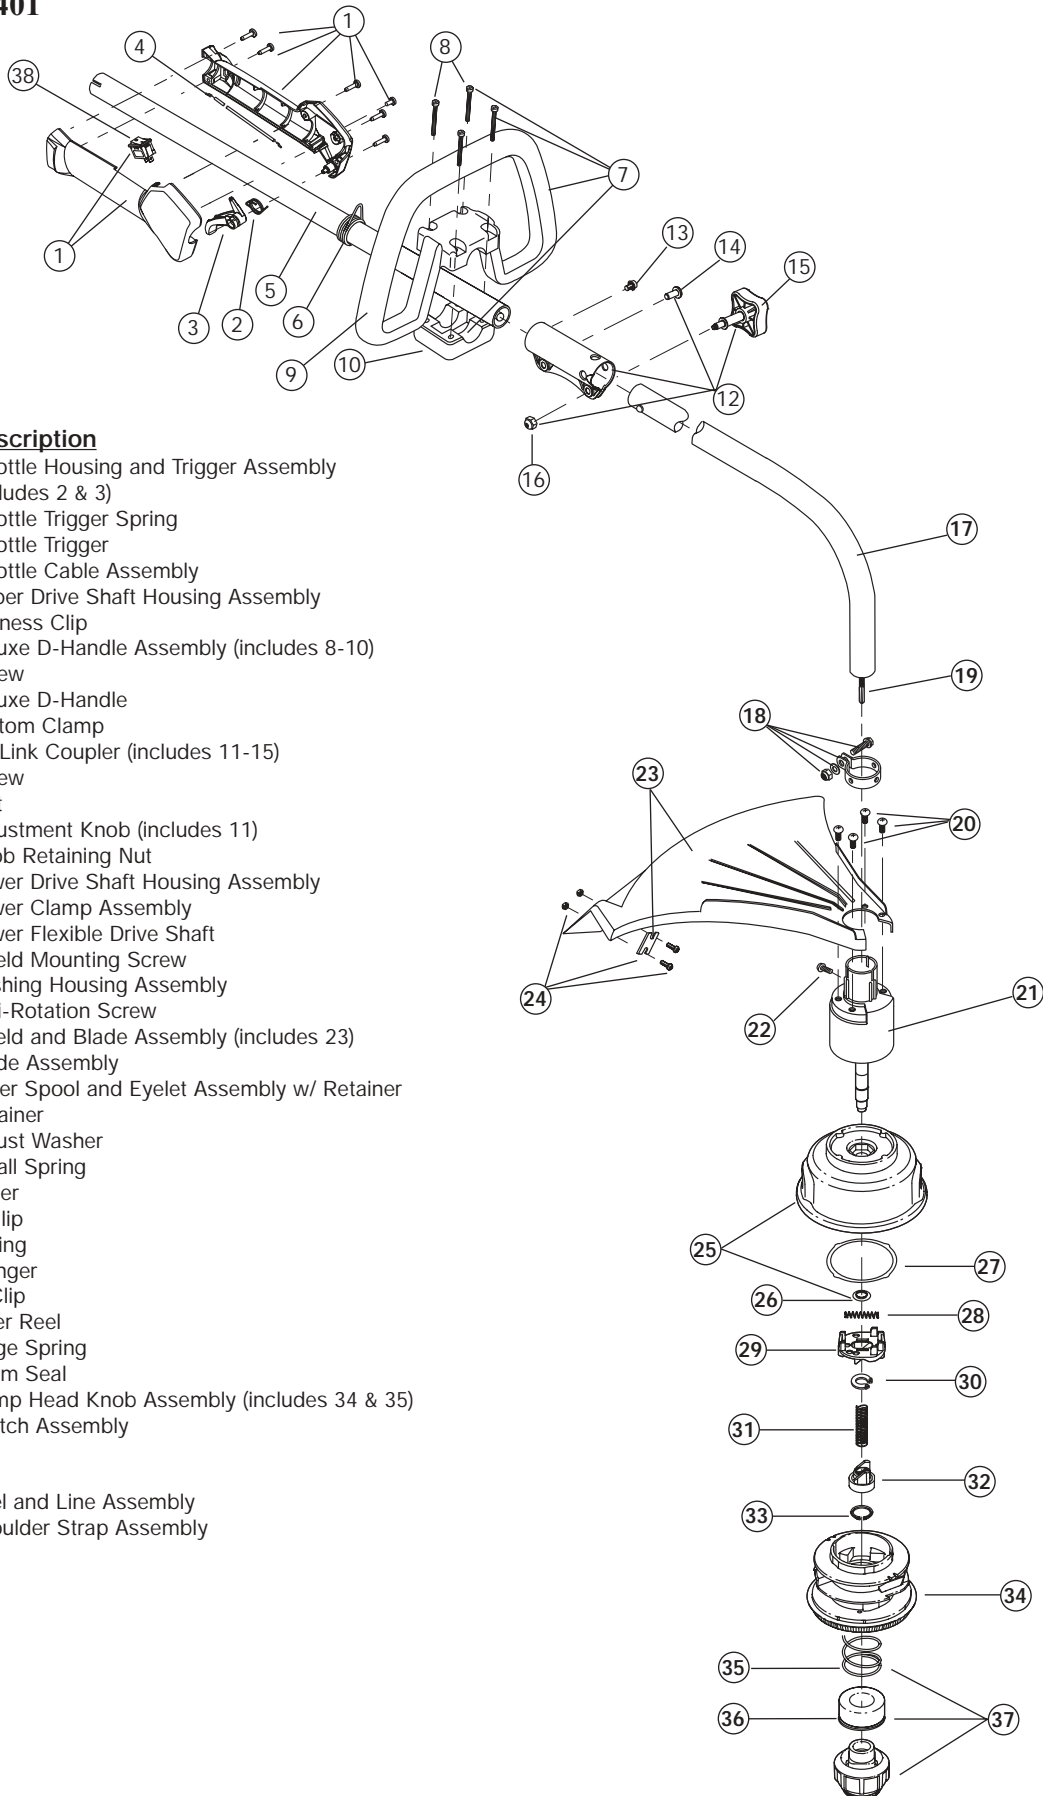

BOOM AND TRIMMER PARTS - MODEL YM25

2 CYCLE TRIMMER - BOOM

PPN - 41ADY25C401

Item	Part No.	Description
1	791-00057	Throttle Housing and Trigger Assembly (includes 2 & 3)
2	791-182690	Throttle Trigger Spring
3	791-00058	Throttle Trigger
4	791-182877	Throttle Cable Assembly
5	753-04236	Upper Drive Shaft Housing Assembly
6	791-610327	Harness Clip
7	791-180809	Deluxe D-Handle Assembly (includes 8-10)
8	791-181070	Screw
9	791-182167	Deluxe D-Handle
10	791-182168	Bottom Clamp
11	753-1190	EZ-Link Coupler (includes 11-15)
12	791-182057	Screw
13	791-181617	Bolt
14	791-181618	Adjustment Knob (includes 11)
15	791-181886	Knob Retaining Nut
16	791-180340	Lower Drive Shaft Housing Assembly
17	791-153597	Lower Clamp Assembly
18	791-181852	Lower Flexible Drive Shaft
19	791-180531	Shield Mounting Screw
20	791-181857	Bushing Housing Assembly
21	791-145569	Anti-Rotation Screw
22	791-181659	Shield and Blade Assembly (includes 23)
23	791-181823	Blade Assembly
24	791-181457	Outer Spool and Eyelet Assembly w/ Retainer
25	791-181458	Retainer
26	791-181561	Thrust Washer
27	791-181459	Small Spring
28	791-181461	Slider
29	791-181532	E-Clip
30	791-181531	Spring
31	791-181462	Plunger
32	791-181463	C-Clip
33	791-181464	Inner Reel
34	791-181465	Large Spring
35	791-181467	Foam Seal
36	791-181468	Bump Head Knob Assembly (includes 34 & 35)
37	791-182405	Switch Assembly