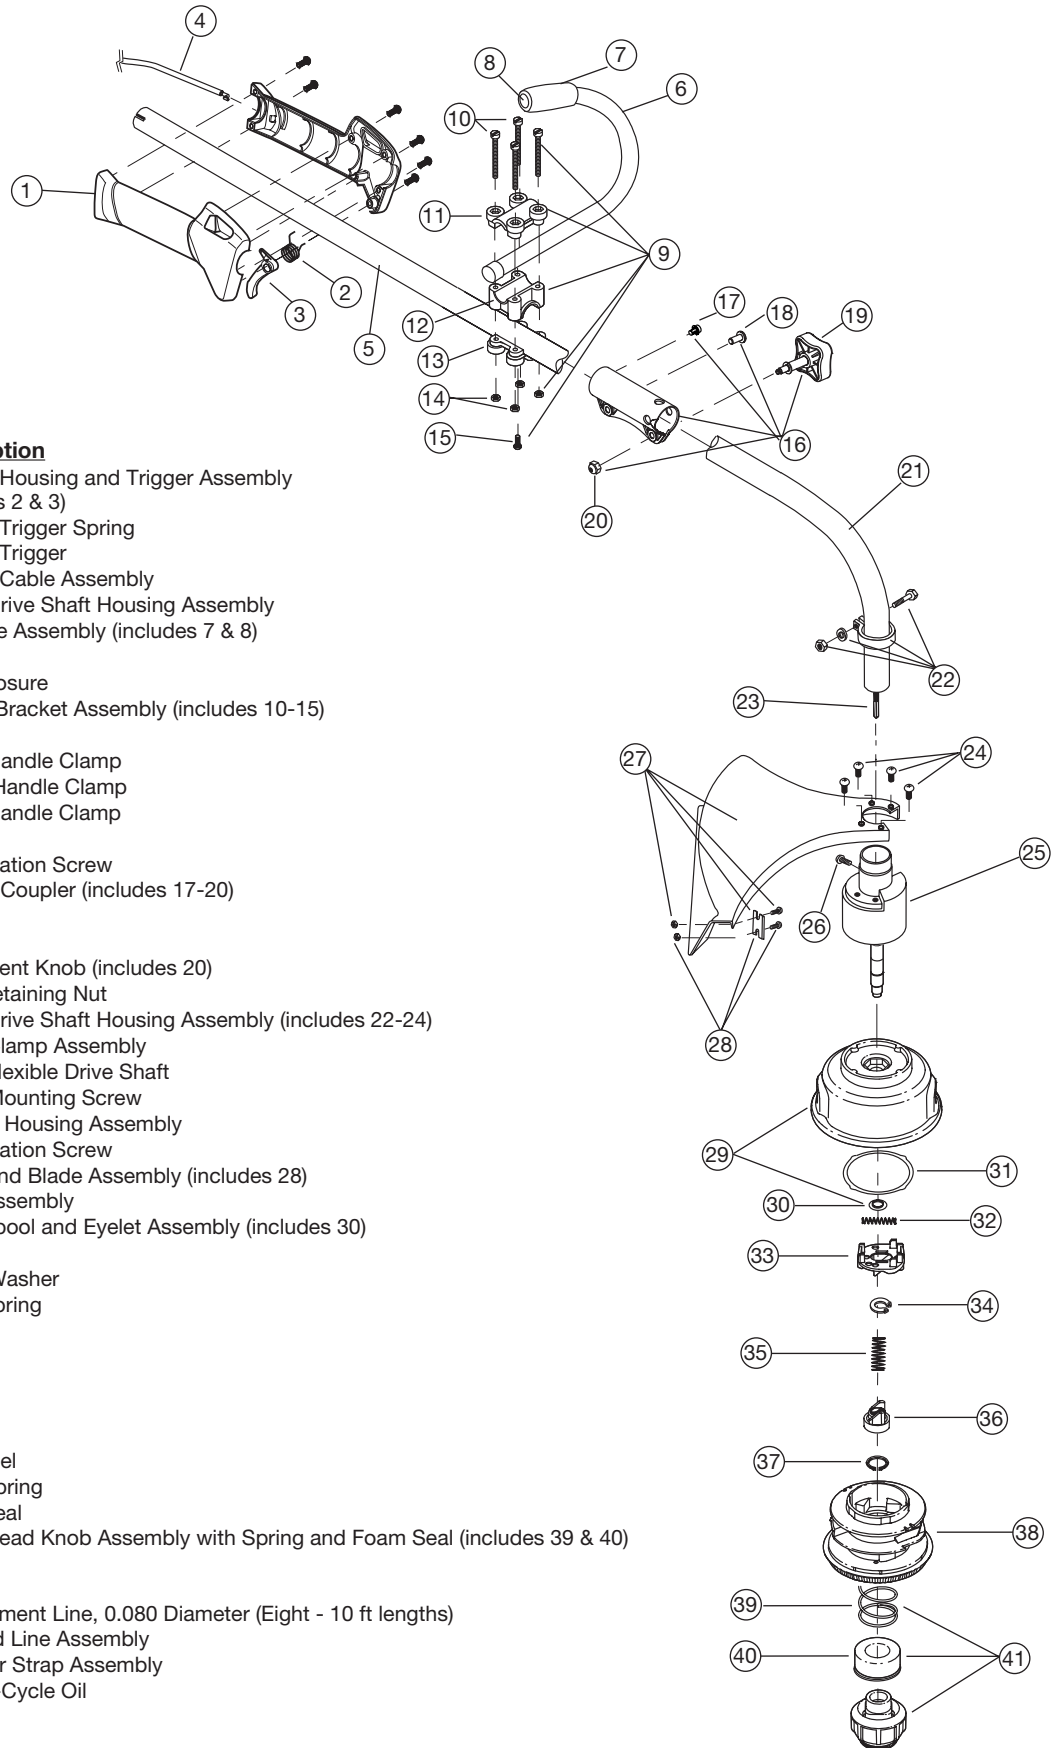

* Parts not shown

BOOM AND TRIMMER PARTS - MODEL YM26CS

4-CYCLE GAS TRIMMER

(PPN 41AD26CC401)

Item	Part No.	Description
1	791-182808	Throttle Housing and Trigger Assembly (includes 2 & 3)
2	791-BQ01604	Throttle Trigger Spring
3	791-182385	Throttle Trigger
4	791-182357	Throttle Cable Assembly
5	753-1247	Upper Drive Shaft Housing Assembly
6	791-180687	J-Handle Assembly (includes 7 & 8)
7	791-612831	Grip
8	791-612021	Tube Closure
9	791-683295	Handle Bracket Assembly (includes 10-15)
10	791-181811	Screw
11	791-181812	Upper Handle Clamp
12	791-181813	Middle Handle Clamp
13	791-181814	Lower Handle Clamp
14	791-181815	Nut
15	791-145569	Anti-Rotation Screw
16	791-182928	EZ-Link Coupler (includes 17-20)
17	791-182057	Screw
18	791-181617	Bolt
19	791-181618	Adjustment Knob (includes 20)
20	791-181886	Knob Retaining Nut
21	791-182387	Lower Drive Shaft Housing Assembly (includes 22-24)
22	791-153597	Lower Clamp Assembly
23	791-181852	Lower Flexible Drive Shaft
24	791-180531	Shield Mounting Screw
25	791-181857	Bushing Housing Assembly
26	791-145569	Anti-Rotation Screw
27	791-683274	Shield and Blade Assembly (includes 28)
28	791-682061	Blade Assembly
29	791-181457	Outer Spool and Eyelet Assembly (includes 30)
30	791-181458	Retainer
31	791-181561	Thrust Washer
32	791-181459	Small Spring
33	791-181461	Slider
34	791-181532	E-Clip
35	791-181531	Spring
36	791-181462	Plunger
37	791-181463	C-Clip
38	791-181464	Inner Reel
39	791-181465B	Large Spring
40	791-181467	Foam Seal
41	791-181468	Bump Head Knob Assembly with Spring and Foam Seal (includes 39 & 40)