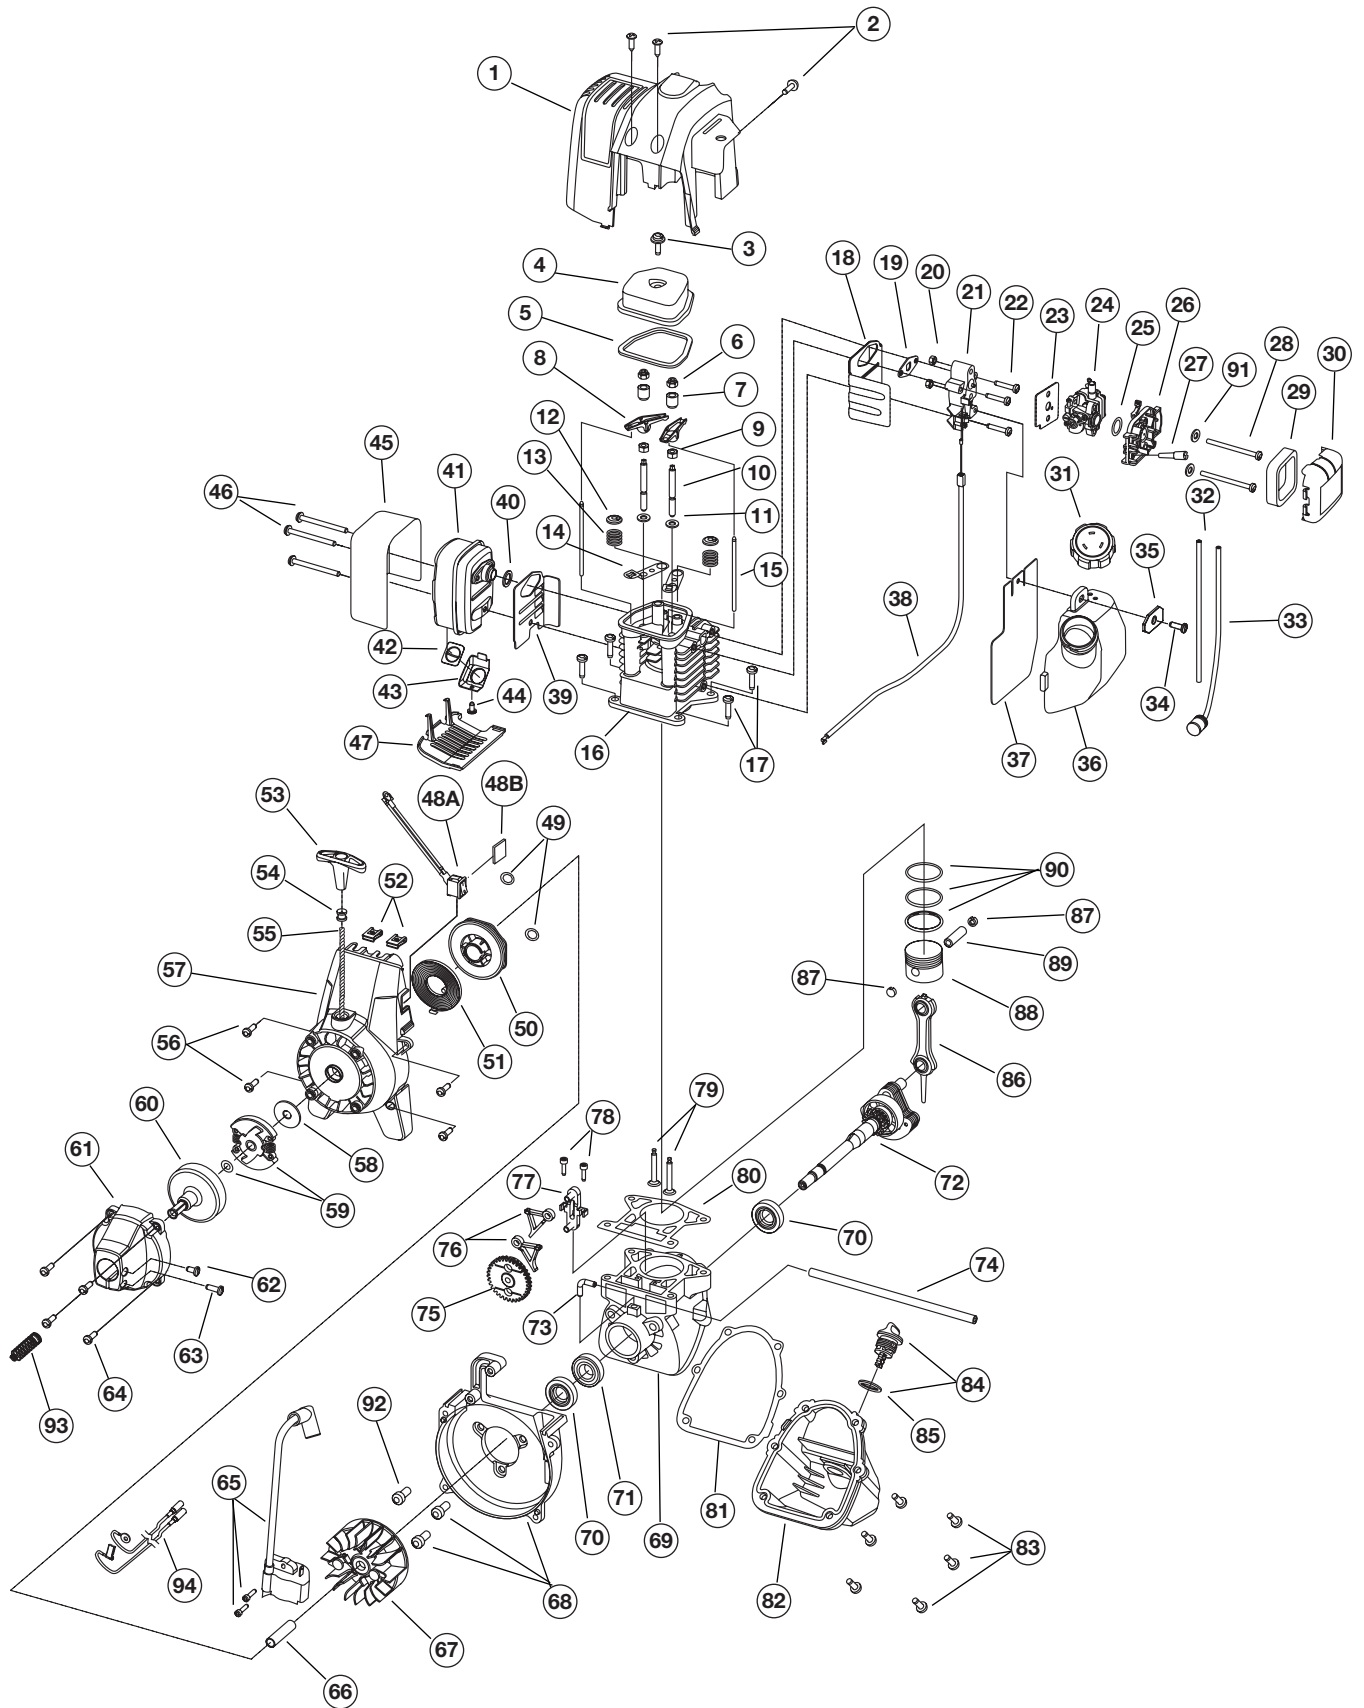

ENGINE PARTS - MODEL YM26CS

4-CYCLE GAS TRIMMER

(PPN 41AD26CC401)

ENGINE PARTS - MODEL YM26CS

4-CYCLE GAS TRIMMER

(PPN 41AD26CC401)

<u>Item</u>	<u>Part No.</u>	<u>Description</u>
1	753-04083	Engine Cover
2	791-182339	Engine Cover Screws
3	791-181025	Valve Cover Screw
4	791-182098	Valve Cover
5	791-182099	Valve Cover Gasket
6	791-182340	Rocker Adjustment Nut
7	791-182101	Rocker Arm Pivot
8	791-182100	Rocker Arm
9	791-181034	Hex Nut
10	791-182341	Rocker Arm Stud
11	791-181035	Washer
12	791-182103	Valve Spring Retainer
13	791-181038	Valve Spring
14	791-182102	Push Rod Guide
15	791-181033	Push Rod
16	791-182745	Cylinder Head
17	791-182344	Cylinder Screw
18	753-1226	Intake Baffle
19	791-182749	Carburetor Mount Gasket
20	791-181034	Nut
21	791-182347	Carburetor Mount (includes 20)
22	791-182348	Carburetor Mount Screw
23	791-182732	Carburetor Gasket
24	753-1225	Carburetor with Primer
25	791-181751	O-Ring, Carburetor
26	791-182350	Air Filter Assembly (includes 29 & 30)
27	791-182409	Washer
28	791-181750	Air Filter Mounting Screw
29	791-181757	Air Filter
30	791-182351	Air Filter Cover
31	791-182271	Fuel Cap
32	791-182352	Fuel Return Line
33	791-182353	Fuel Pick-Up Line with Filter
34	791-181080	Screw
35	791-182354	Washer
36	791-182355	Fuel Tank Assembly (includes 31-33)
37	791-182356	Fuel Tank Shield
38	753-1231	Throttle Cable
39	753-1232	Muffler Baffle
40	791-181048	Muffler Gasket
41	791-182359	Muffler (includes 40, 42-44)
42	791-180890	Spark Arrestor Screen
43	791-181045	Screen Cover
44	791-181046	Screw
45	753-1233	Muffler Shield
46	791-182361	Muffler Mounting Screw
47	753-04092	Muffler Cover
48A	791-182365	Switch with Wires (Used with Version A Grip)
48B	791-182537	Grommet (Used with Version B Grip)

<u>Item</u>	<u>Part No.</u>	<u>Description</u>
49	791-181247	Pulley Retainer Assembly
50	753-1199	Recoil Pulley
51	753-1236	Recoil Spring
52	791-182366	Nut Clip
53	791-181079	Pull Handle
54	791-611061	Rope Guide
55	791-613103	Rope
56	791-181020	Starter Housing Screw
57	753-04127	Starter Housing Assembly (includes 49-56)
58	791-182368	Clutch Washer
59	753-1238	Clutch with Spacer
60	791-153592	Clutch Drum
61	792-10501	Clutch Cover
62	791-145569	Anti-Rotation Screw
63	791-181345	Screw
64	791-181345	Clutch Cover Screw
65	791-182370	Ignition Module with Screws
66	791-181065	Spacer
67	791-181867	Flywheel
68	791-182371	Shroud Assembly with Screws (includes 93)
69	791-182376	Crankcase Assembly (includes 70-74)
70	791-610309	Oil Seal
71	791-182372	Bearing
72	791-182380	Crankshaft
73	791-182375	90° Elbow
74	791-182379	Breather Hose
75	791-181015	Cam Gear
76	753-1242	Cam Follower
77	791-181013	Cam Bracket
78	791-181012	Cam Bracket Screw
79	791-181040	Valves, Intake and Exhaust
80	791-182374	Cylinder Gasket
81	791-181018	Oil Pan Gasket
82	791-182377	Oil Pan (includes 81 & 83)
83	791-181020	Oil Pan Screw
84	791-182378	Dipstick Assembly (includes 85)
85	791-182290	O-Ring
86	791-181009	Connecting Rod
87	791-181008	Wrist Pin Button
88	753-1243	Piston
89	791-181006	Wrist Pin
90	791-181005	Piston Ring Set
91	791-182409	Washer
92	791-181861	Screw
93	791-612468	Compression Spring
94	791-182365	Coil Wire Assembly
*	791-180852B	Spark Plug
*	791-182744	Short Block Assembly (includes 3-17, 69-90)
*	791-182745	Cylinder Assembly (includes 9-11, 14, 16 & 80)
*	791-180142	Starter Pawl Repair Kit
*	791-683394	Carburetor Repair Kit

* Parts not shown