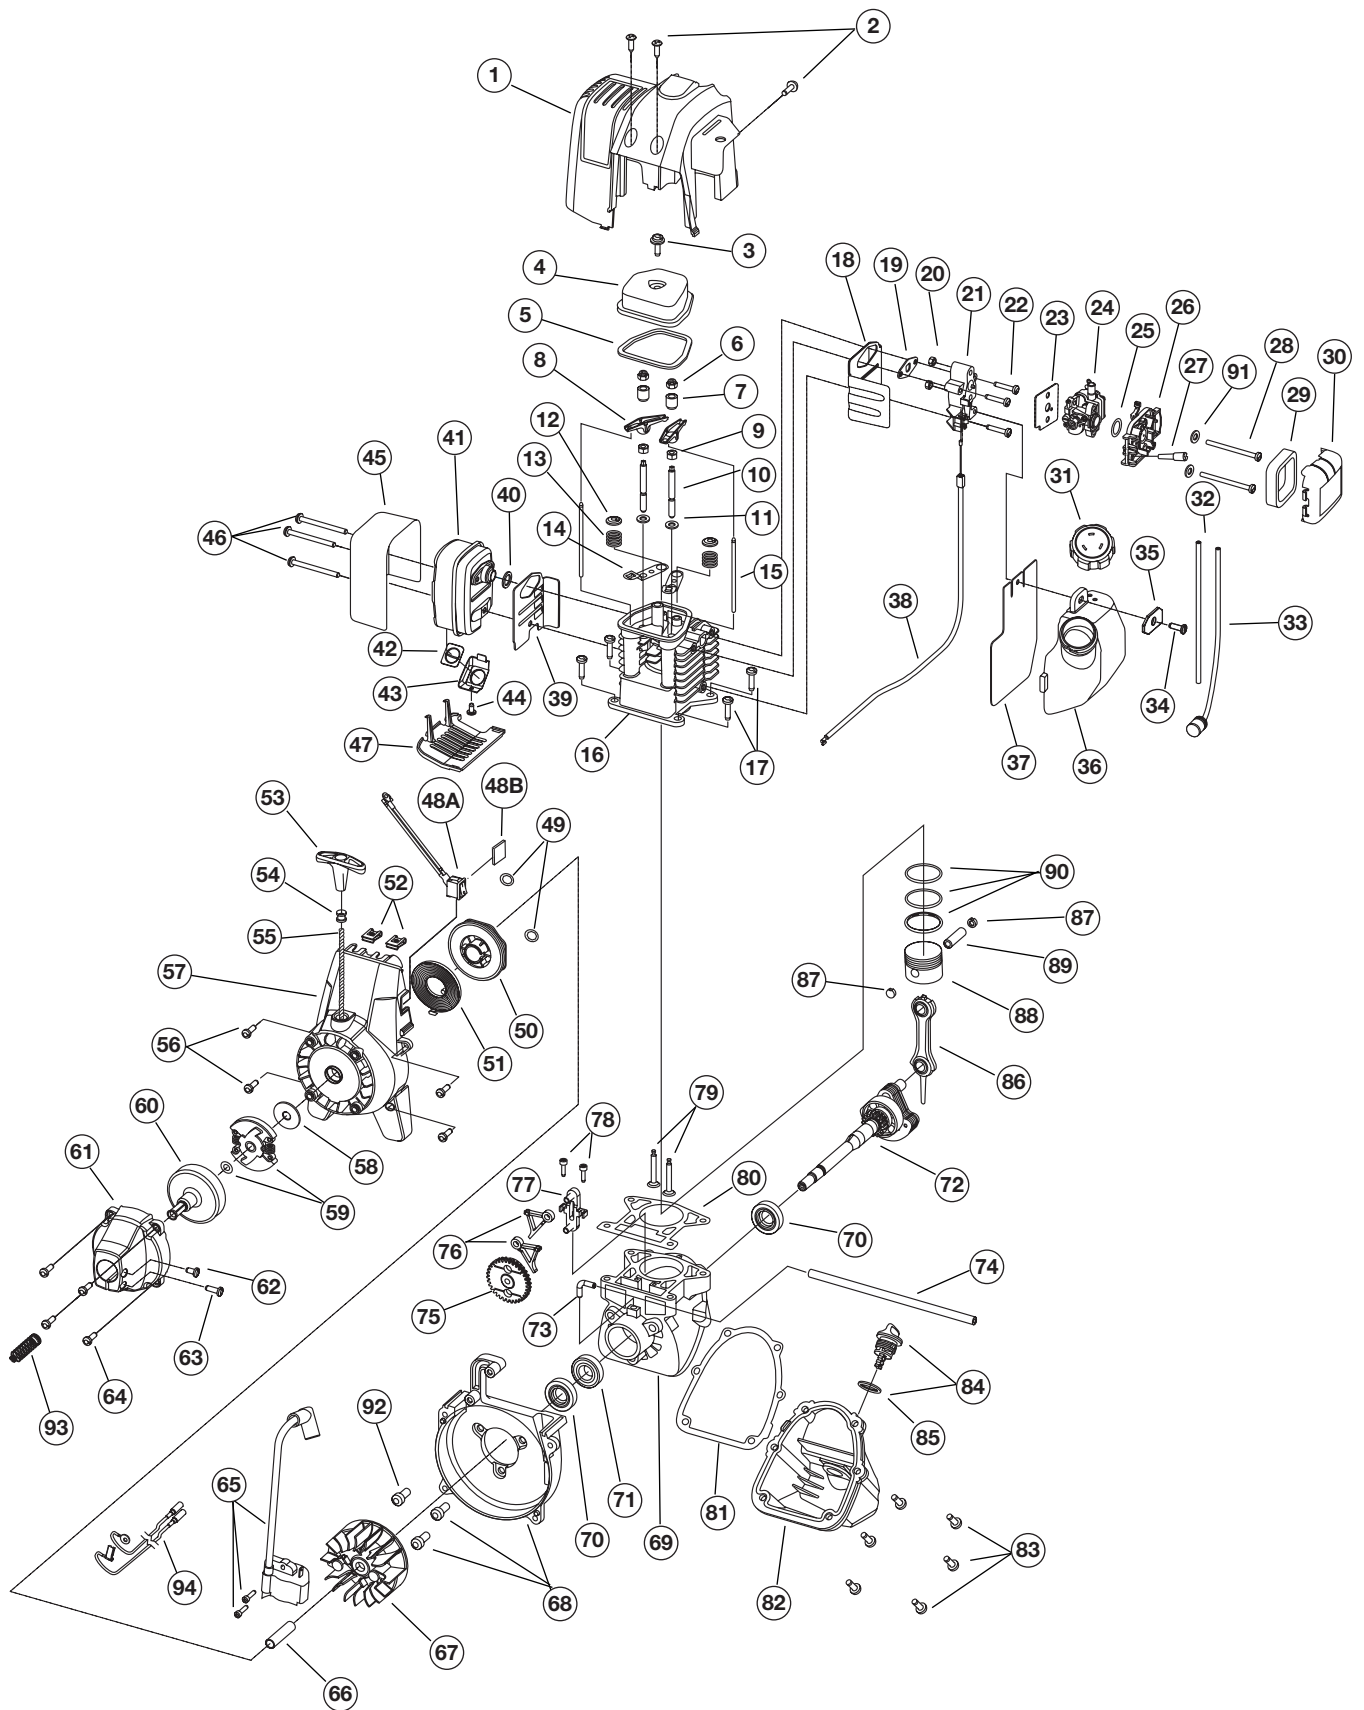

ENGINE PARTS - MODEL YM26SS
4-CYCLE GAS TRIMMER
(PPN 41AD26SC401)

ENGINE PARTS - MODEL YM26SS

4-CYCLE GAS TRIMMER

(PPN 41AD26SC401)

Item	Part No.	Description	Item	Part No.	Description
1	753-04083	Engine Cover	49	791-181247	Pulley Retainer Assembly
2	791-182339	Engine Cover Screws	50	753-1199	Recoil Pulley
3	791-181025	Valve Cover Screw	51	753-1236	Recoil Spring
4	791-182098	Valve Cover	52	791-182366	Nut Clip
5	791-182099	Valve Cover Gasket	53	791-181079	Pull Handle
6	791-182340	Rocker Adjustment Nut	54	791-611061	Rope Guide
7	791-182101	Rocker Arm Pivot	55	791-613103	Rope
8	791-182100	Rocker Arm	56	791-181020	Starter Housing Screw
9	791-181034	Hex Nut	57	753-0412	Starter Housing Assembly (includes 49-56)
10	791-182341	Rocker Arm Stud	58	791-182368	Clutch Washer
11	791-181035	Washer	59	753-1238	Clutch with Spacer
12	791-182103	Valve Spring Retainer	60	791-153592	Clutch Drum
13	791-181038	Valve Spring	61	792-10501	Clutch Cover
14	791-182102	Push Rod Guide	62	791-145569	Anti-Rotation Screw
15	791-181033	Push Rod	63	791-181345	Screw
16	791-182745	Cylinder Head	64	791-181080	Clutch Cover Screw
17	791-182344	Cylinder Screw	65	791-182725	Ignition Module with Screws
18	753-1226	Intake Baffle	66	791-181065	Spacer
19	791-182749	Carburetor Mount Gasket	67	791-181867	Flywheel
20	791-181034	Nut	68	791-182371	Shroud Assembly with Screws (includes 93)
21	791-182347	Carburetor Mount (includes 20)	69	791-182376	Crankcase Assembly (includes 70-74)
22	791-182348	Carburetor Mount Screw	70	791-610309	Oil Seal
23	791-182732	Carburetor Gasket	71	791-182372	Bearing
24	753-1225	Carburetor with Primer	72	791-182380	Crankshaft
25	791-181751	O-Ring, Carburetor	73	791-182375	90° Elbow
26	791-182350	Air Filter Assembly (includes 29 & 30)	74	791-182379	Breather Hose
27	791-182409	Washer	75	791-181015	Cam Gear
28	791-181750	Air Filter Mounting Screw	76	753-1242	Cam Follower
29	791-182350	Air Filter	77	791-181013	Cam Bracket
30	791-182351	Air Filter Cover	78	791-181012	Cam Bracket Screw
31	791-182271	Fuel Cap	79	791-181040	Valves, Intake and Exhaust
32	791-182352	Fuel Return Line	80	791-182374	Cylinder Gasket
33	791-182353	Fuel Pick-Up Line with Filter	81	791-181018	Oil Pan Gasket
34	791-181080	Screw	82	791-182377	Oil Pan (includes 81 & 83)
35	791-182354	Washer	83	791-181020	Oil Pan Screw
36	791-182355	Fuel Tank Assembly (includes 31-33)	84	791-182378	Dipstick Assembly (includes 85)
37	791-182356	Fuel Tank Shield	85	791-182290	O-Ring
38	753-1231	Throttle Cable	86	791-181009	Connecting Rod
39	753-1232	Muffler Baffle	87	791-181008	Wrist Pin Button
40	791-181048	Muffler Gasket	88	753-1243	Piston
41	791-182359	Muffler (includes 40, 42-44)	89	791-181006	Wrist Pin
42	791-180890	Spark Arrestor Screen	90	791-181005	Piston Ring Set
43	791-181045	Screen Cover	91	791-181861	Screw
44	791-181046	Screw	92	791-612468	Compression Spring
45	753-1233	Muffler Shield	93	791-182365	Ignition Wire
46	791-182361	Muffler Mounting Screw	*	791-180852B	Spark Plug
47	753-04092	Muffler Cover	*	753-04087	Short Block Assembly (includes 3-17, 69-90)
48A	791-182365	Switch with Wires (Used with Version A Grip)	*	791-182745	Cylinder Assembly (includes 9-11, 14, 16 & 80)
48B	791-182537	Grommet (Used with Version B Grip)	*	791-180142	Starter Pawl Repair Kit
			*	791-683394	Carburetor Repair Kit
			*		Parts not shown