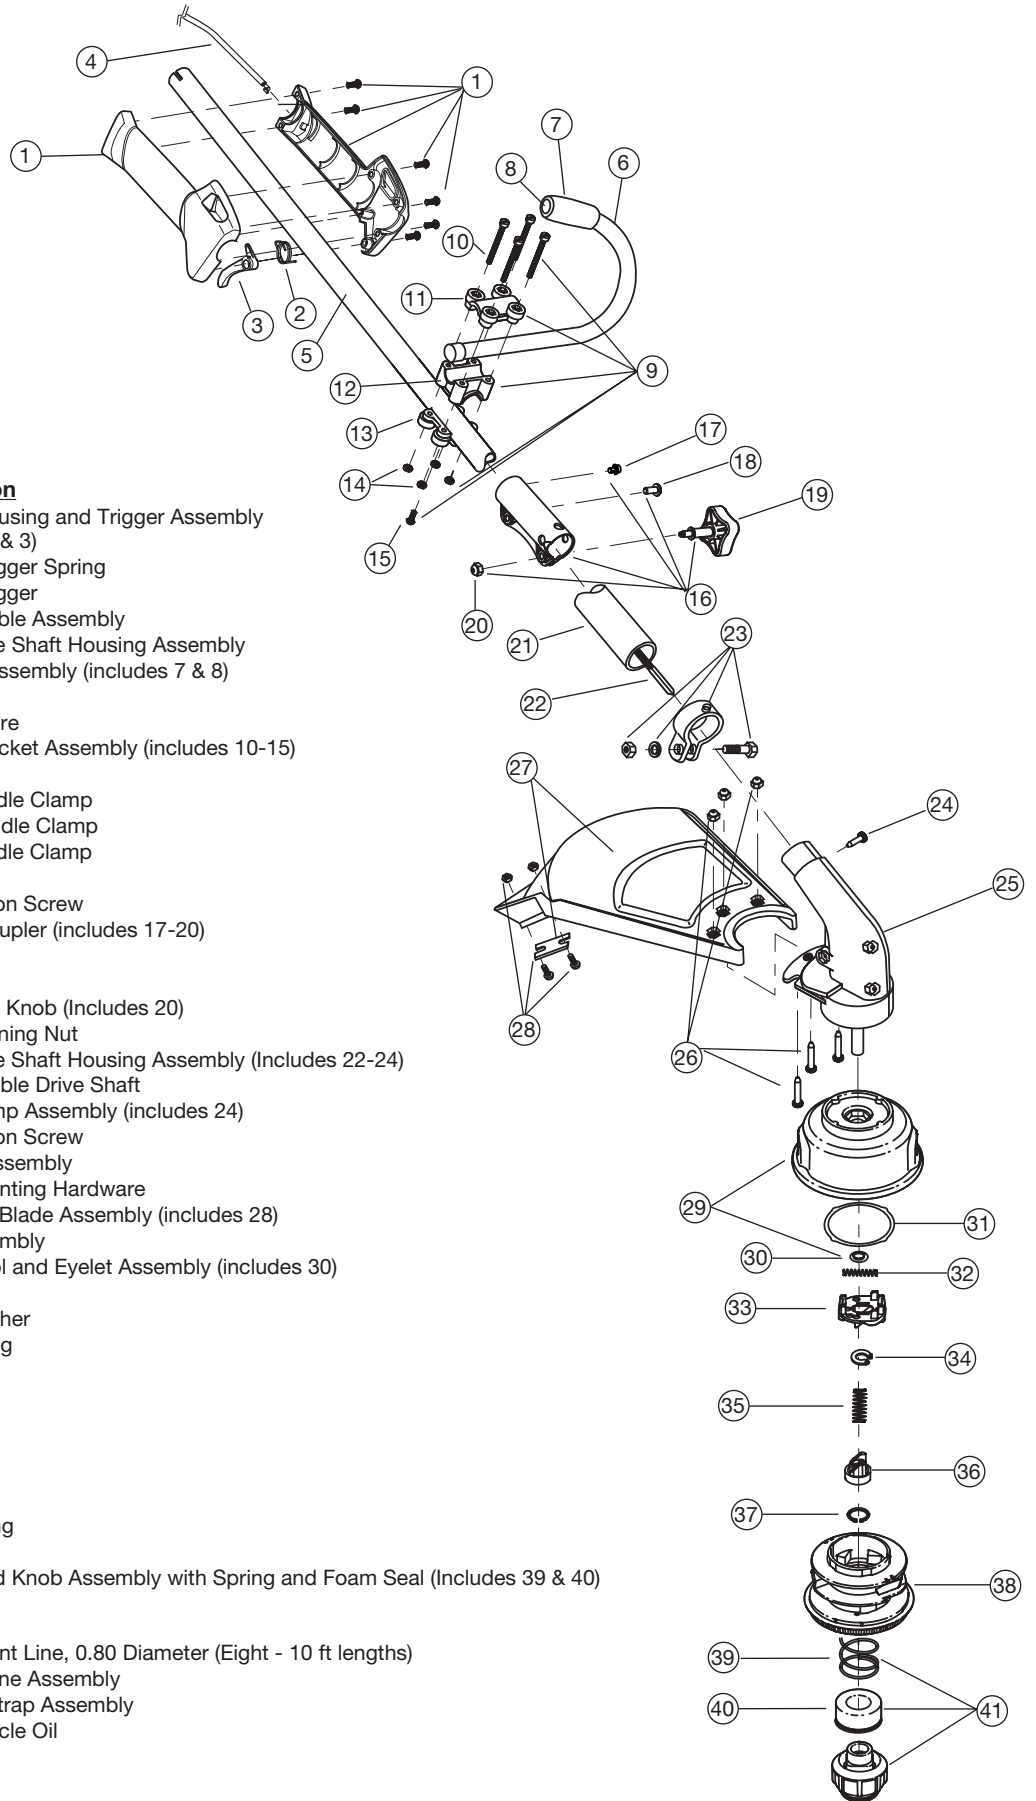

BOOM AND TRIMMER PARTS - MODEL YM26SS

4-CYCLE GAS TRIMMER

(PPN 41AD26SC401)

Item	Part No.	Description
1	791-182808	Throttle Housing and Trigger Assembly (includes 2 & 3)
2	791-BQ01604	Throttle Trigger Spring
3	791-182385	Throttle Trigger
4	791-182357	Throttle Cable Assembly
5	753-1247	Upper Drive Shaft Housing Assembly
6	791-180687	J-Handle Assembly (includes 7 & 8)
7	791-612831	Grip
8	791-612021	Tube Closure
9	791-683295	Handle Bracket Assembly (includes 10-15)
10	791-181811	Screw
11	791-181812	Upper Handle Clamp
12	791-181813	Middle Handle Clamp
13	791-181814	Lower Handle Clamp
14	791-181815	Nut
15	791-145569	Anti-Rotation Screw
16	791-182928	EZ-Link Coupler (includes 17-20)
17	791-182057	Screw
18	791-181617	Bolt
19	791-181618	Adjustment Knob (Includes 20)
20	791-181886	Knob Retaining Nut
21	791-182388	Lower Drive Shaft Housing Assembly (Includes 22-24)
22	791-181166	Lower Flexible Drive Shaft
23	791-153597	Lower Clamp Assembly (includes 24)
24	791-145569	Anti-Rotation Screw
25	791-181470	Gearbox Assembly
26	791-180547	Shield Mounting Hardware
27	791-180548	Shield and Blade Assembly (includes 28)
28	791-180553	Blade Assembly
29	791-181457	Outer Spool and Eyelet Assembly (includes 30)
30	791-181458	Retainer
31	791-181561	Thrust Washer
32	791-181459	Small Spring
33	791-181461	Slider
34	791-181532	E-Clip
35	791-181531	Spring
36	791-181462	Plunger
37	791-181463	C-Clip
38	791-181464	Inner Reel
39	791-181465B	Large Spring
40	791-181467	Foam Seal
41	791-181468	Bump Head Knob Assembly with Spring and Foam Seal (Includes 39 & 40)