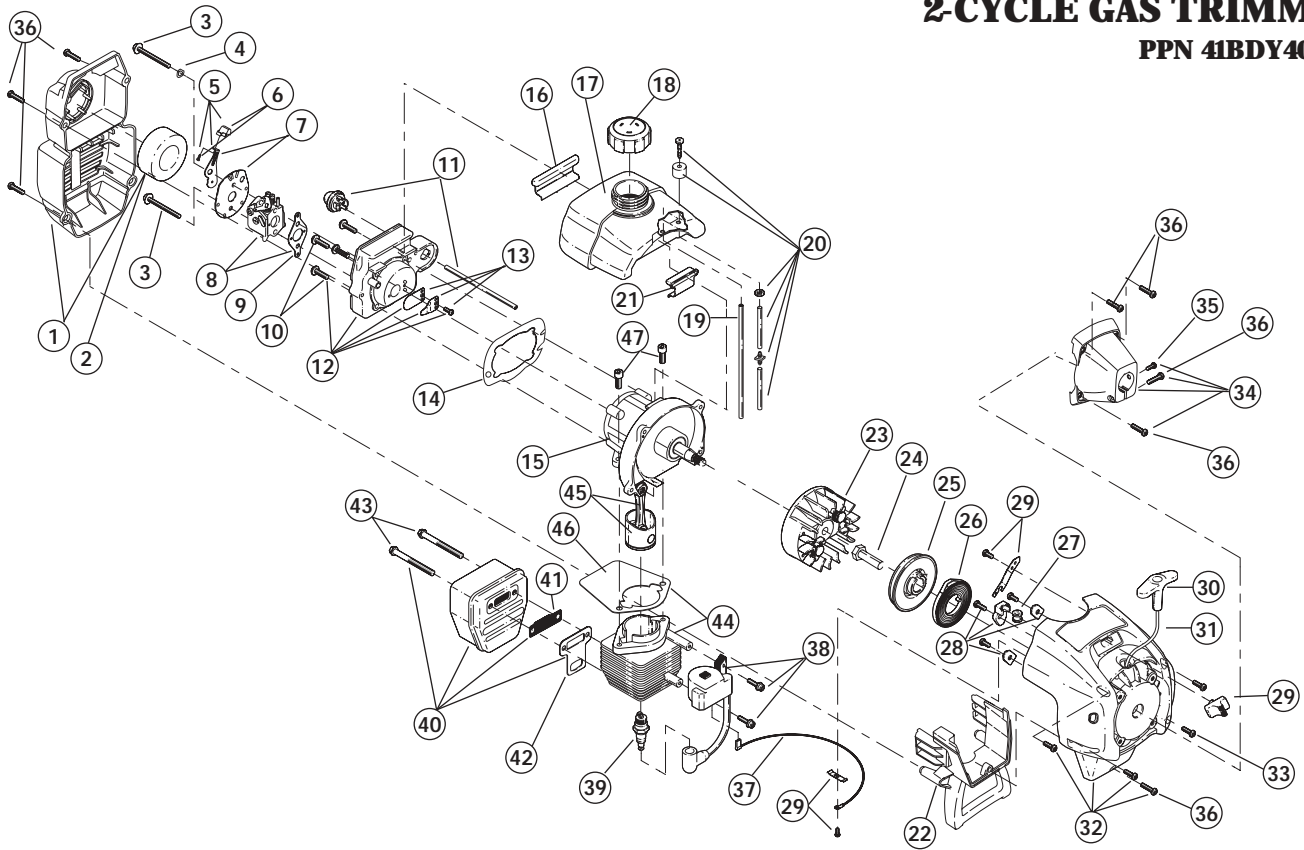

ENGINE PARTS - MODEL YM400

2-CYCLE GAS TRIMMER

PPN 41BDY40G401

Item	Part No.	Description	Item	Part No.	Description
1	791-182059	Air Cleaner/Muffler Cover Assembly (includes 2 & 36)	31	791-613103	Rope
2	791-180350	Air Cleaner Filter	32	753-04293	Starter Housing Assembly (includes 25-33)
3	791-180351	Carburetor Mounting Screw Assembly	33	791-181862	Housing Screw
4	791-180226	Wavey Washer	34	791-182797	Clutch Cover Assembly (includes 35 & 36)
5	753-1182	Choke Lever Assembly (includes 6)	35	791-182519	Anti-Rotation Screw
6	753-1183	Choke Knob and Screw	36	791-181345	Clamping Screw
7	753-1184	Choke Lever and Plate (includes 5)	37	791-180036	Wire Lead
8	753-04320	Carburetor Assembly (includes 9 & 20)	38	753-04324	Module Assembly
9	791-610675	Carburetor Gasket	39	791-610311	Spark Plug
10	791-181860	Carb Mount Screw	40	791-182066	Muffler Assembly (includes 41-43)
11	753-1185	Primer and Hose Assembly	41	791-182747	Spark Arrestor Screen
12	753-1196	Carb Mount Assembly (includes 10 & 13)	42	753-04159	Exhaust Gasket
13	791-684451	Reed Assembly	43	791-147575	Muffler Mounting Bolt Assembly
14	753-1208	Carburetor Mount Gasket	44	753-04323	Cylinder Assembly
15	753-04321	Crank Case Service Assembly (includes 10)	45	753-1207	Piston and Rod Assembly
16	791-612134	Rear Mounting Pad	46	753-1197	Cylinder Gasket
17	753-04311	Fuel Tank Assembly (includes 18-20)	47	791-182723	Cylinder Bolt
18	753-1187	Fuel Cap Assembly	*	753-04134	Engine Gasket Kit
19	791-181168	Fuel Return Line	*	791-180602	O.E.M. Carburetor Repair Kit (Walbro)
20	791-682039	Fuel Line Assembly	*	791-181873	Gasket Diaphragm Repair Kit (Walbro)
21	791-145308	Front Mounting Pad	*	753-1209	Piston Ring
22	791-182064	Shroud Extension and Stand	*	753-04322	Short Block Assembly (includes 10, 15, 39, 44-47)
23	791-181867	Flywheel Assembly			
24	791-610303	Spacer			
25	753-04232	Recoil Pulley Assembly			
26	791-613102	Recoil Spring			
27	791-611061	Rope Guide			
28	791-181441	Pulley Retainer Assembly			
29	791-182618	Switch Assembly (includes 37)			
30	791-181079	Pull Handle			
			*	Items Not Shown