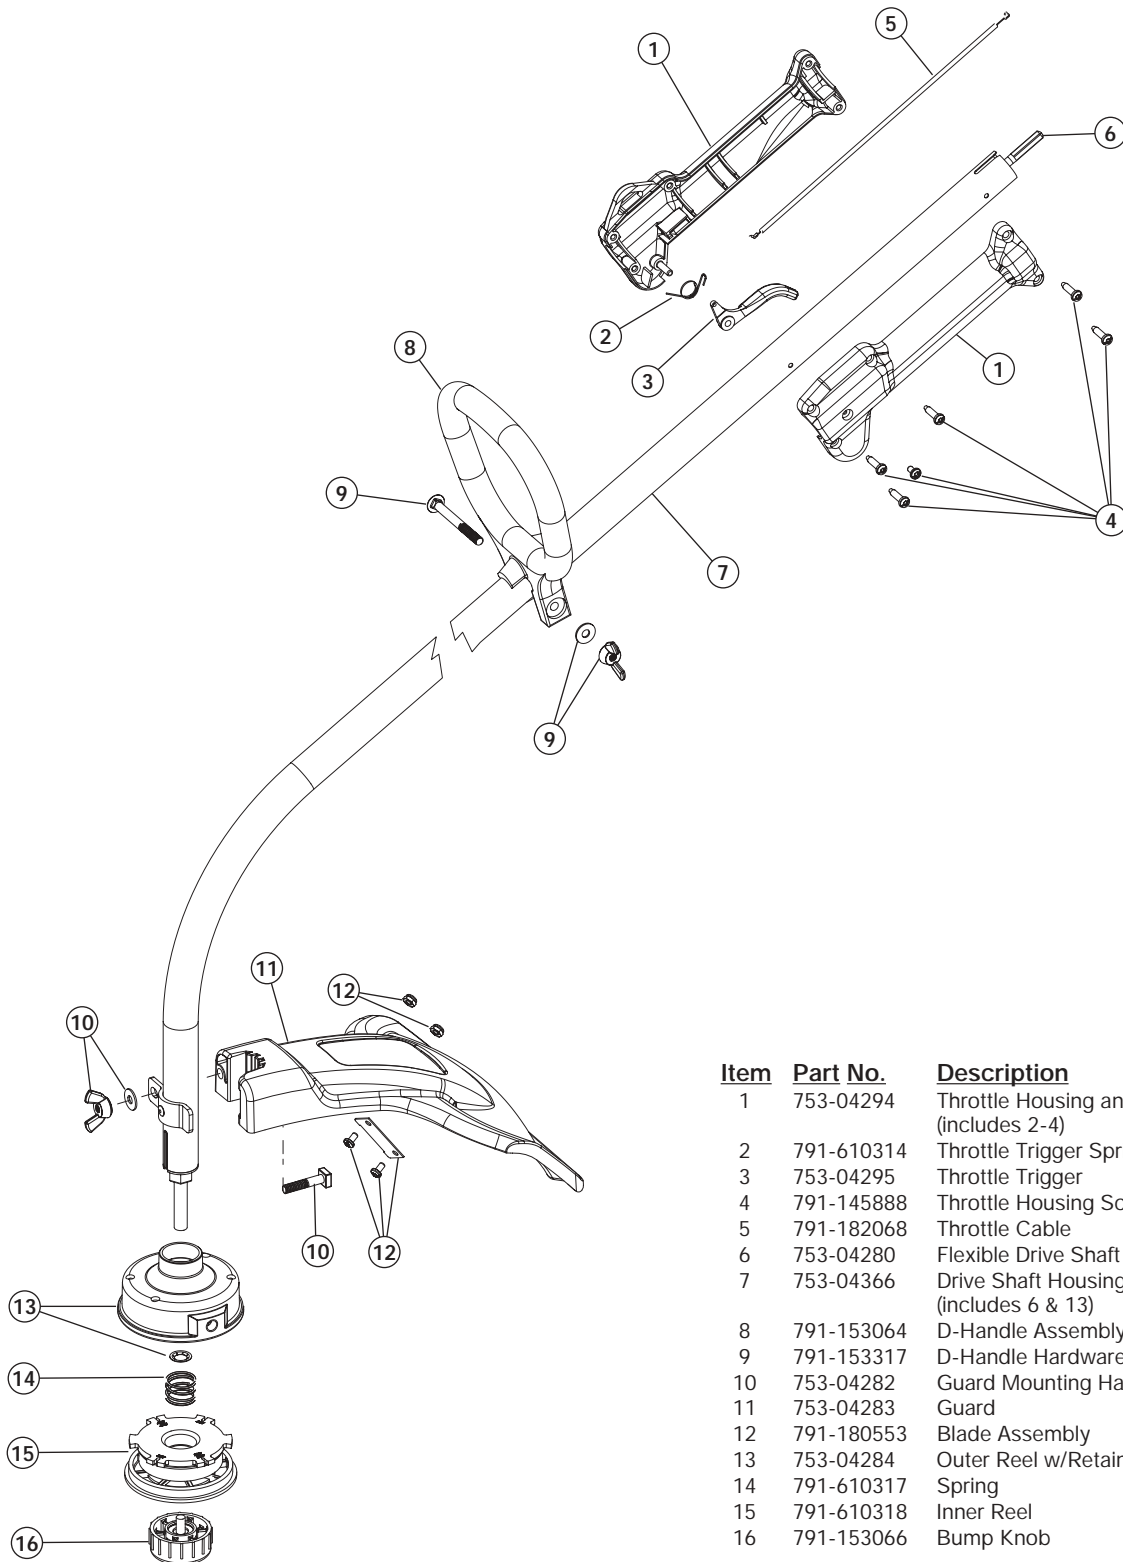

BOOM AND TRIMMER PARTS - MODEL YM400

2-CYCLE GAS TRIMMER

PPN 41BDY40G401

Item	Part No.	Description
1	753-04294	Throttle Housing and Trigger Assembly (includes 2-4)
2	791-610314	Throttle Trigger Spring
3	753-04295	Throttle Trigger
4	791-145888	Throttle Housing Screws
5	791-182068	Throttle Cable
6	753-04280	Flexible Drive Shaft
7	753-04366	Drive Shaft Housing Assembly (includes 6 & 13)
8	791-153064	D-Handle Assembly (includes 9)
9	791-153317	D-Handle Hardware
10	753-04282	Guard Mounting Hardware
11	753-04283	Guard
12	791-180553	Blade Assembly
13	753-04284	Outer Reel w/Retainer
14	791-610317	Spring
15	791-610318	Inner Reel
16	791-153066	Bump Knob