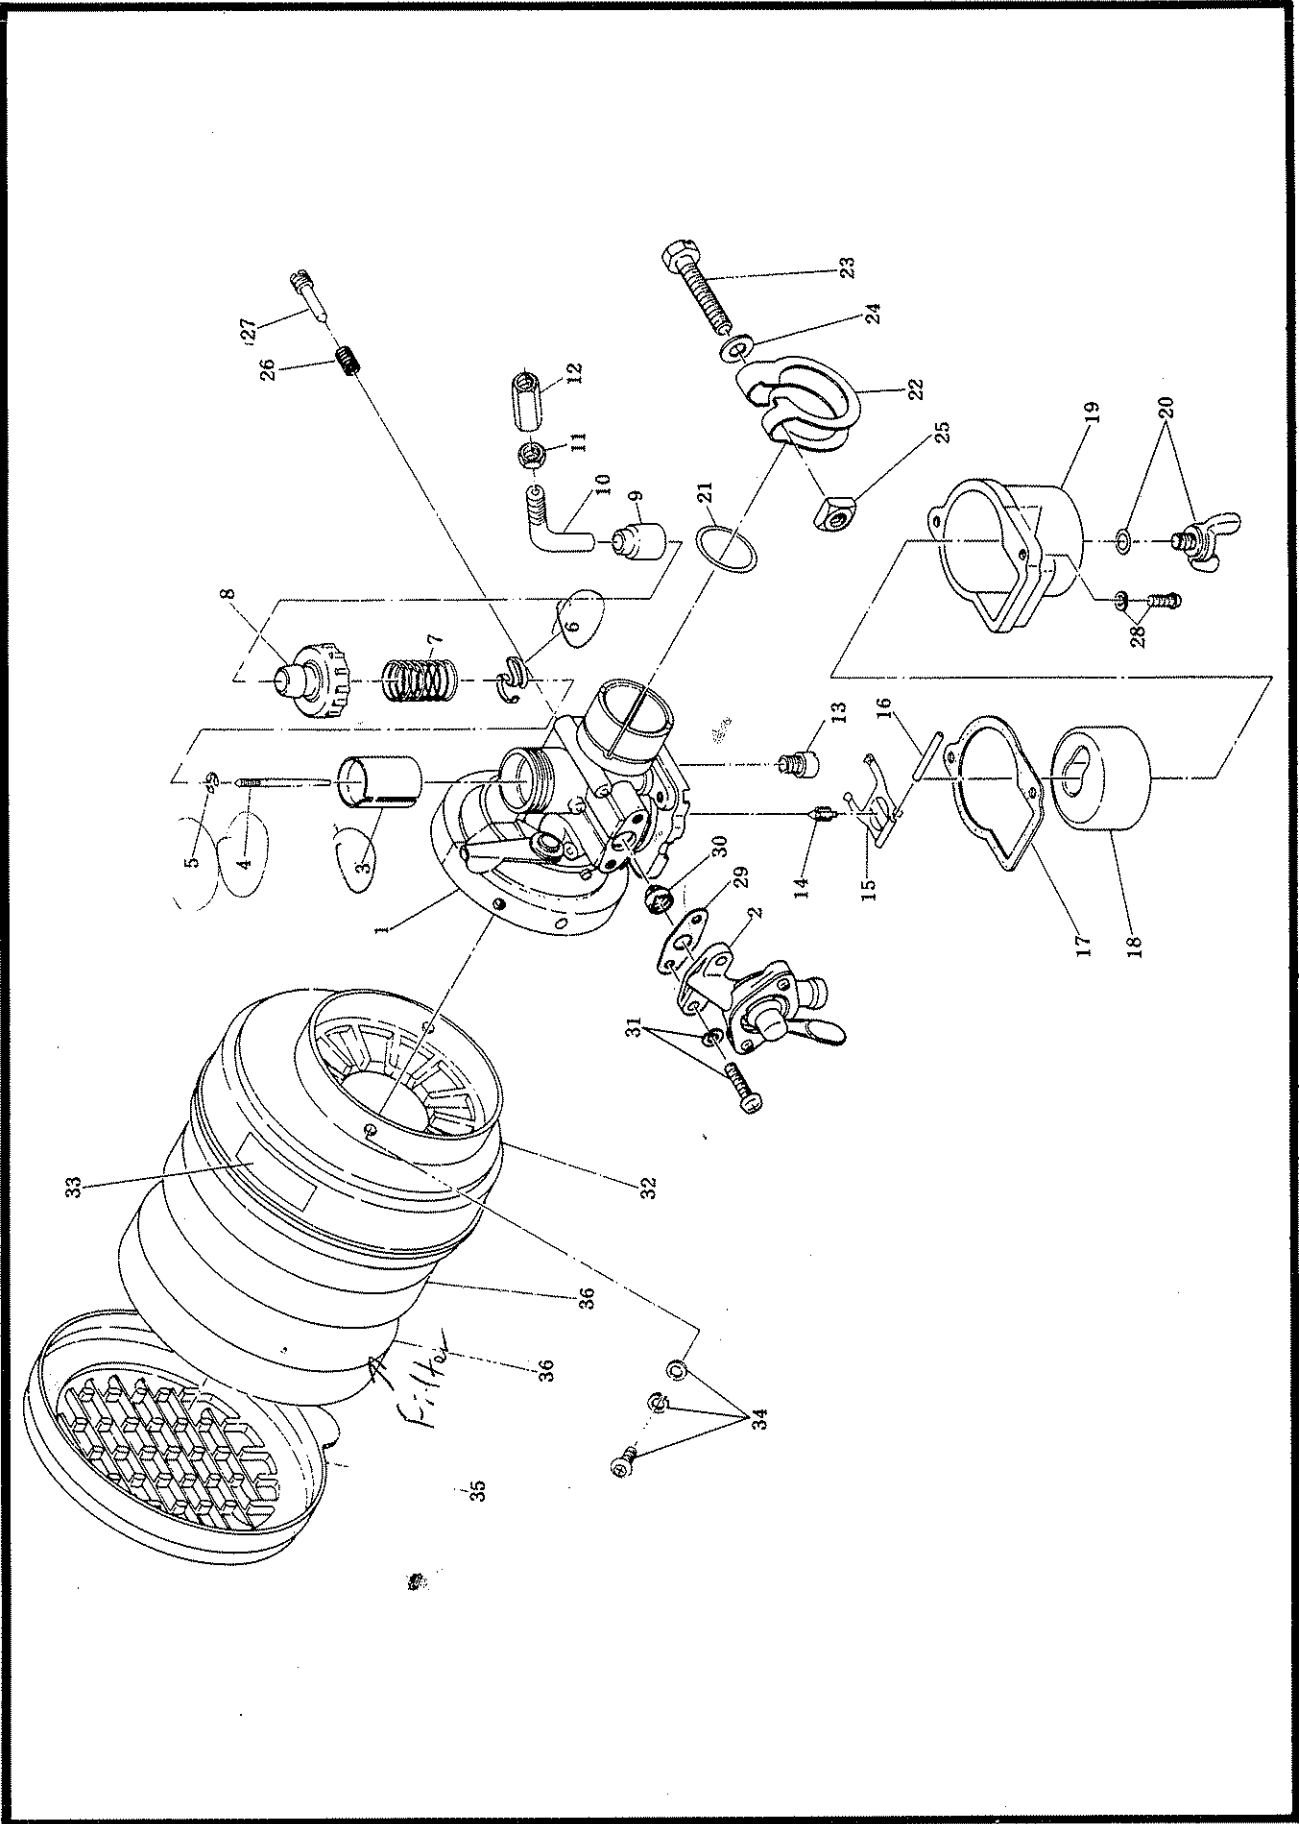

Carburetor

FL40

Ref. No.	Mfg.'s No.	Part Name	Our Part No.	Qty.	Ref. No.	Mfg.'s No.	Part Name	Our Part No.	Qty.
1	EC04-0682	Carburetor complete (inclu. 2-31)	7045	1					
2	CK/31	Cock body assembly	4043	1					
3	832-16001	Piston valve (#1.0)	7046	1					
4	J8-3N05	Jet needle	7047	1					
5	MD14/40	E ring	1305	1					
6	VM14c1/38b	Spring seat	1306	1					
7	VM15/24A	Spring	1307	1					
8	VM16/200	Top	4046	1					
9	VM12/43	Cap	4047	1					
10	MD13/44	Cable guide	4048	1					
11	M21/15	Cable adjuster lock nut	4049	1					
12	VM24/148	Cable adjuster	1312	1					
13	N102-221	Main jet (#77.5)	4050	1					
14	VM15/173	Needle assembly ✓	4051	1					
15	VM15/353	Float arm ✓	4052	1					
16	VM15/264	Float pin ✓	1317	1					
17	VM15/351	Gasket ✓ 178	~~4053~~	1					
18	VM13/139	Float ✓	4054	1					
19	VM13/188	Float chamber body	7048	1					
20	EC03-S0010	Guide screw assembly	~~4056~~	1	6386				
21	VM13/68A	O ring	1323	1					
22	VM13/211	Clip	4057	1					
23	B2=0630	Bolt	1325	1					
24	B34/83	Washer	1326	1					
25	VM13/215	Nut	7049	1					
26	VM15/331	Spring	7050	1					
27	VM18/164A	Throttle stop screw	7051	1					
28	CW2=0416	Spring water cross screw	4060	2					
29	VM15/348	Gasket	4061	1					
30	VM13/210	Filter	4062	1					
31	CW2=0414	Spring water cross screw	1333	2					
32	EC04-0335B	Air cleaner assembly (inclu. 33, 35, 36)	7052	1					
33	0736 36998 0	Label	7053	1					
34	00436 0410 0	Screw assembly (M4×10)	4065	4					
35	EC04-3304A	Air cleaner cap	7053	1					
36	EC04-3305	Element	7054	2