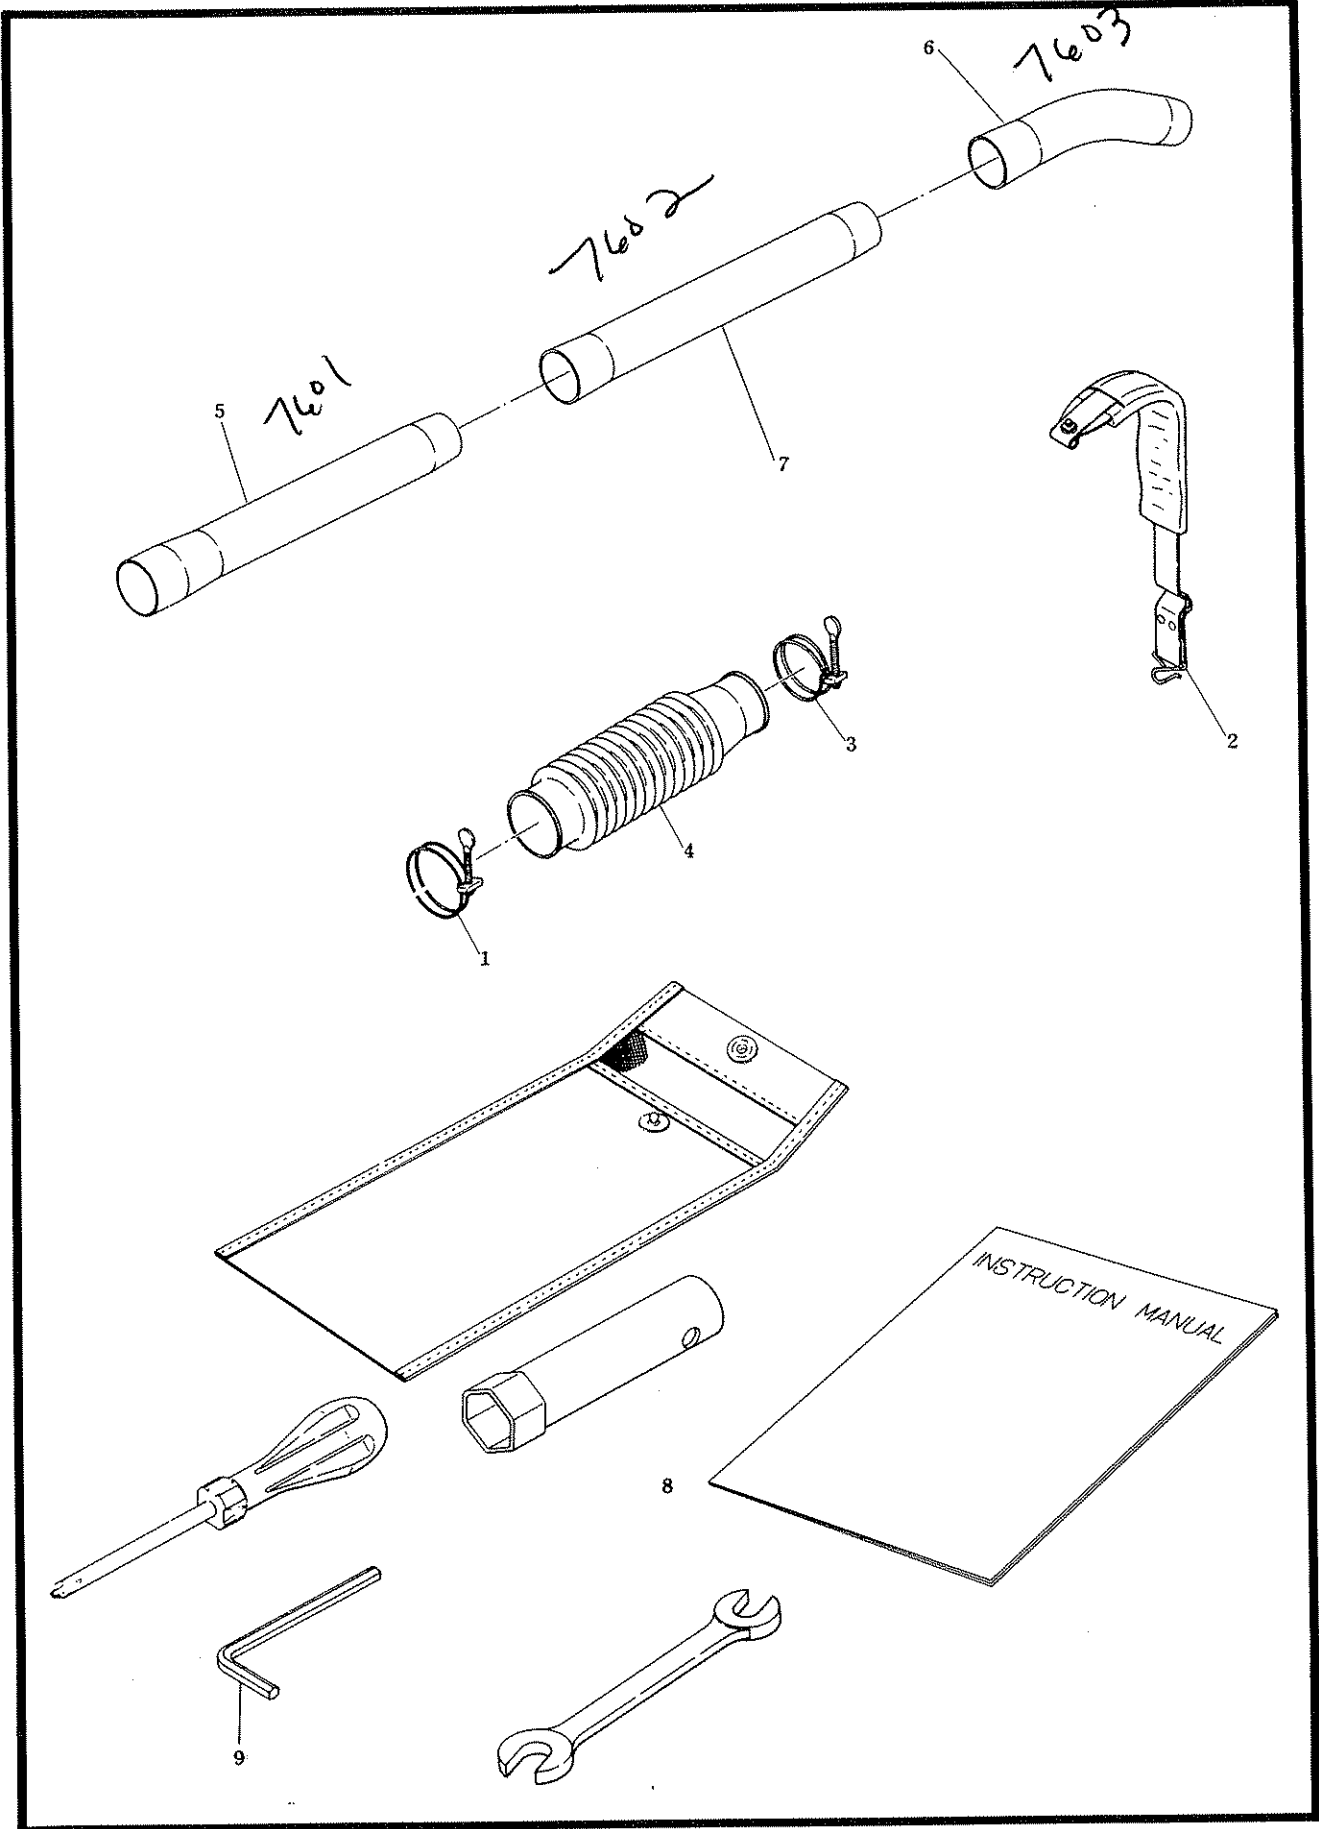

# Carburetor

FL40

Ref. No.	Mfg.'s No.	Part Name	Our Part No.	Qty.	Ref. No.	Mfg.'s No.	Part Name	Our Part No.	Qty.
1	EC04-0682	Carburetor complete (inclu. 2-31)	7045	1					
2	CK/31	Cock body assembly	4043	1					
3	832-16001	Piston valve (#1.0)	7046	1					
4	J8-3N05	Jet needle	7047	1					
5	MD14/40	E ring	1305	1					
6	VM14c1/38b	Spring seat	1306	1					
7	VM15/24A	Spring	1307	1					
8	VM16/200	Top	4046	1					
9	VM12/43	Cap	4047	1					
10	MD13/44	Cable guide	4048	1					
11	M21/15	Cable adjuster lock nut	4049	1					
12	VM24/148	Cable adjuster	1312	1					
13	N102-221	Main jet (#77.5)	4050	1					
14	VM15/173	Needle assembly ✓	4051	1					
15	VM15/353	Float arm ✓	4052	1					
16	VM15/264	Float pin ✓	1317	1					
17	VM15/351	Gasket ✓ 178	<del>4053</del>	1					
18	VM13/139	Float ✓	4054	1					
19	VM13/188	Float chamber body	7048	1					
20	EC03-S0010	Guide screw assembly	<del>4056</del>	1	6386				
21	VM13/68A	O ring	1323	1					
22	VM13/211	Clip	4057	1					
23	B2=0630	Bolt	1325	1					
24	B34/83	Washer	1326	1					
25	VM13/215	Nut	7049	1					
26	VM15/331	Spring	7050	1					
27	VM18/164A	Throttle stop screw	7051	1					
28	CW2=0416	Spring water cross screw	4060	2					
29	VM15/348	Gasket	4061	1					
30	VM13/210	Filter	4062	1					
31	CW2=0414	Spring water cross screw	1333	2					
32	EC04-0335B	Air cleaner assembly (inclu. 33, 35, 36)	7052	1					
33	0736 36998 0	Label	7053	1					
34	00436 0410 0	Screw assembly (M4×10)	4065	4					
35	EC04-3304A	Air cleaner cap	7053	1					
36	EC04-3305	Element	7054	2					