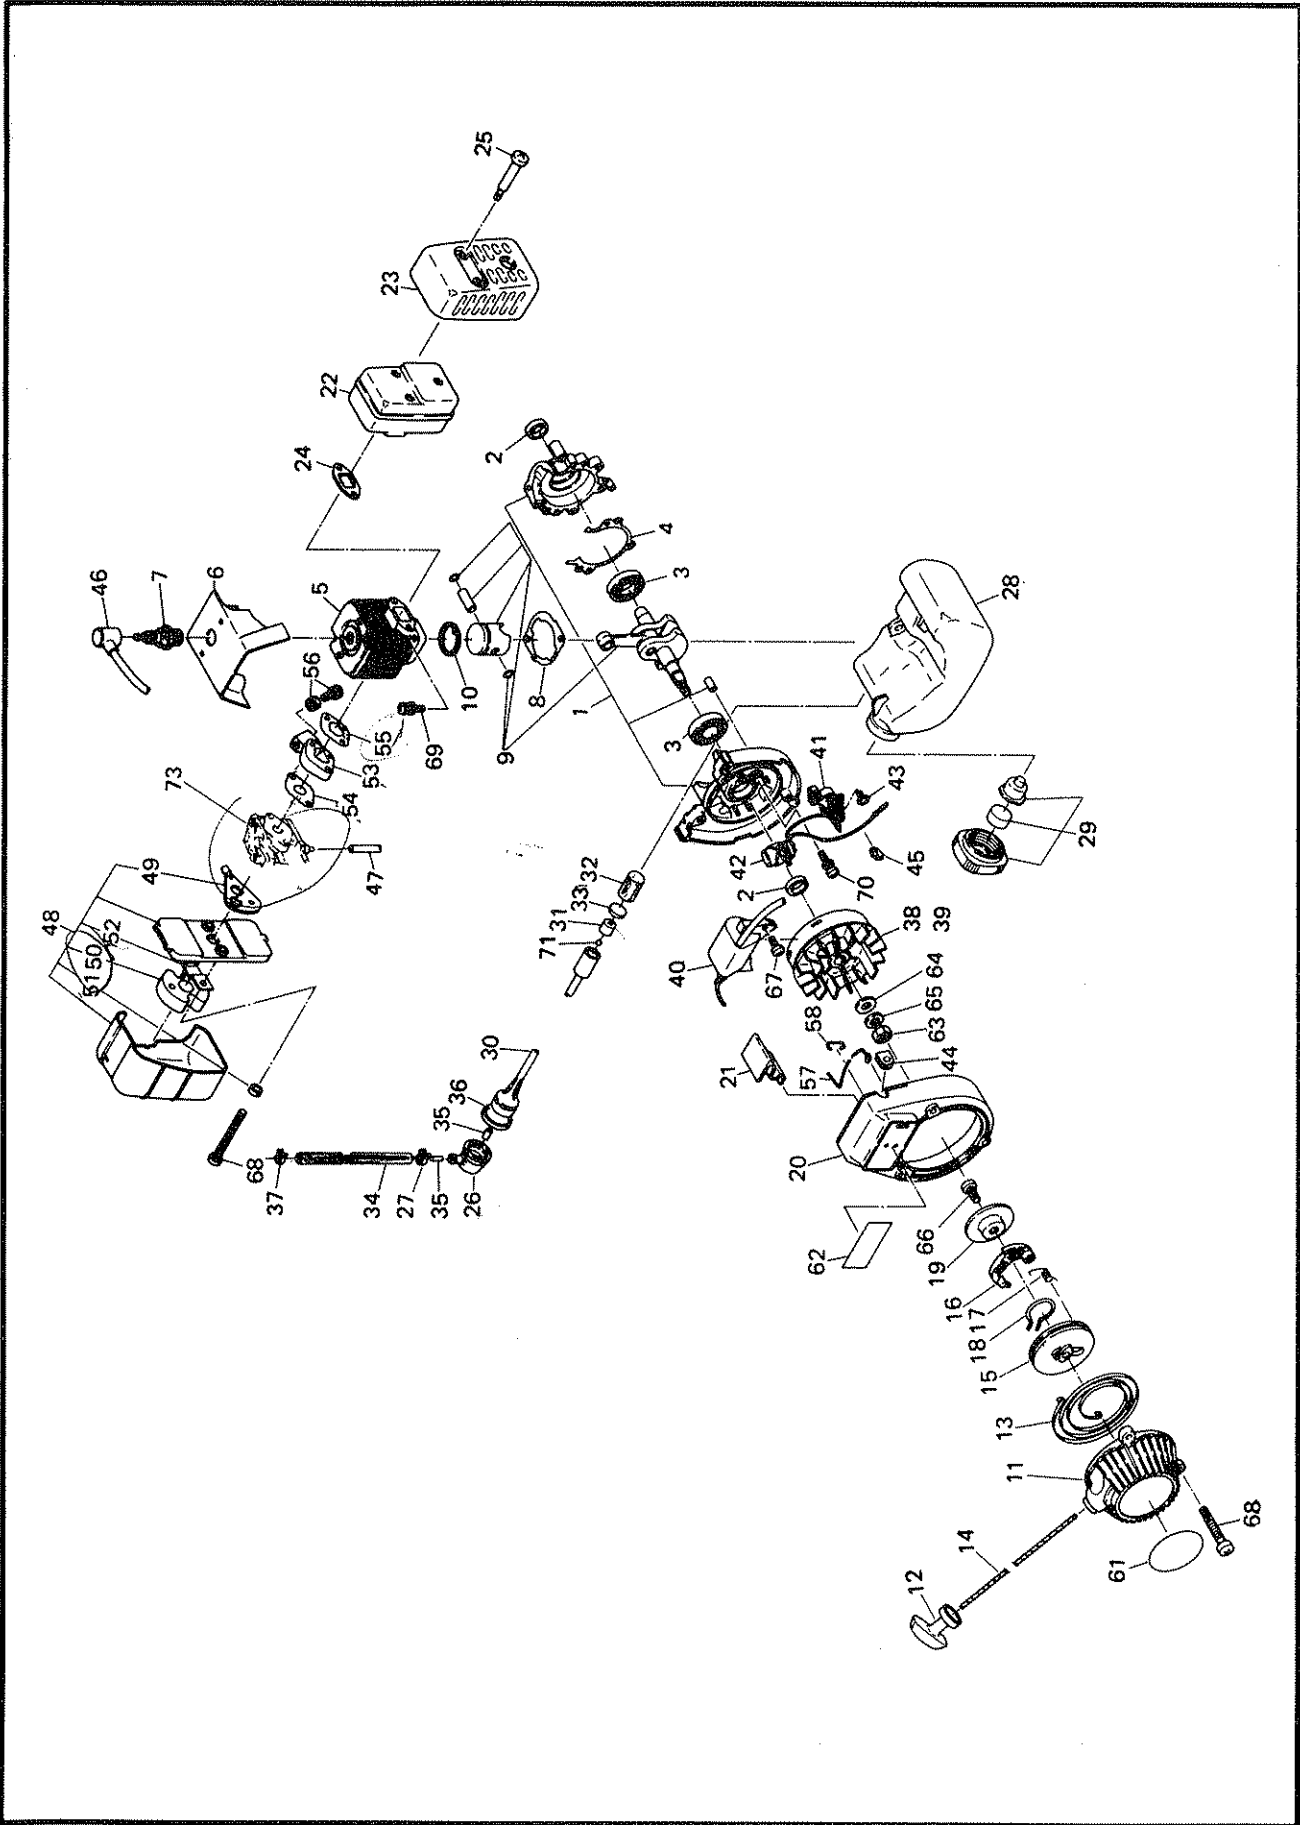

BRUSH CUTTER

model
636-796 241
See Bushwacker

OK
THANK

Model NB16F

PARTS MANUAL

Machine Body

NB16F

Ref. No.	Manufacturer's Number	Part Name	Our Part No.	Quantity		Description
				NB16F	NB23F	
1	NB16F-1050	Flexible shaft compl.	1666	1		
1	NB23F-1050	Flexible shaft compl.	1684		1	
2	NB16F-1051	Line compl.	1667	1	1	
3	NB16F-1101	Pipe case	1668	1	1	
4	NB16F-1111/1	Pipe case holder	1669	1	1	
5	0210 06997 0	Gasket (fiber)	1718	1	1	NB16F-3106
6	NB16F-2002b	Clutch ass'y	1670	1		Including 7~12
6	NB02A-094b	Clutch ass'y	1138		1	Including 7~12
7	NB02A-201a	Holder	1662	1	1	
8	NB02A-202b	Clutch shoe	1663	2	2	
9	NB02A-203a	Clutch bolt	1664	2	2	
10	NB02A-204	Spring	1142	1	1	
11	NB02A-206	Washer (A)	1143	2	2	
12	NB02A-207	Washer (B)	1144	2	2	
13	NB02A-205	Holder clamping bolt	1147	1	1	
14	NB16F-2050a	Clutch drum compl.	1671	1	1	
15	NB25-2115	Ball bearing	1688	1	1	
16	NB16F-0301	Head case ass'y	1665	1		Including 17, 18, 20~22, 30, 31, 33, 39, 42, 44
16	NB23F-0301	Head case ass'y	1683		1	Including 17, 19~21, 30, 31, 33, 34, 39, 42, 44
17	NB16F-310a	Head case	1672	1	1	
18	NB16F-3102b	Cutter shaft	1673	1		
19	NB23F-3102b	Cutter shaft	1685		1	
20	NB16F-3110	Ball bearing	1687	2	2	
21	NB25-1114	Gasket (fiber)	1687	1	1	
22	0170 08996 0	Lock nut (left)	1278	2		
23	NB16F-4101	Handle	1675	1	1	
24	NB16F-4102a	Glip	1676	1	1	
25	NB02A-102	Locating plate	1146	1	1	
26	NB16F-5001a	Throttle lever	1677	1	1	
27	NB16F-5050a	Throttle wire	1678	1	1	
28	NB16F-7111b	Hanger	1679	1	1	
29	NB25-8110	Safety cover	1689	1	1	
30	NB16F-8101a	Disk washer (upper)	1680	1	1	
31	NB16F-8102a	Disk washer (lower)	1681	1	1	
32	00110 0625 0	Bolt ass'y	1700	4	4	M6 x 25
33	00166 0525 0	Bolt	1701	2	2	M5 x25
34	00218 0800 0	Lock nut	1702		2	M8 p1.25
35	00227 0500 0	Nut	1703	3	3	M5
36	00310 0500 0	Washer	1183	2	2	M5
37	00310 0600 0	Washer	1184	1	1	M6
38	00312 0600 0	Washer	1395	2	2	M6
39	00314 3000 0	Snap ring (inner) (30Φ)	1188	1	1	
40	00314 3200 0	Snap ring (inner) (32Φ)	1189	1	1	
41	00315 1200 0	Snap ring (outer) (12Φ)	1398	1	1	
42	00320 0500 0	Spring washer	1286	12	12	M5
43	00320 0600 0	Spring washer	1294	3	3	M6
44	00431 0510 0	Screw (pan head)	1287	2	2	M5 x 10
45	00431 0516 0	Screw (pan head)	1074	5	5	M5 x 16
46	00431 0518 0	Screw (pan head)	1707	1	1	M5 x 18
47	00431 0540 0	Screw (pan head)	1708	2	2	M5 x 40
48	00431 0620 0	Screw (pan head)	1711	2	2	M6 x 20