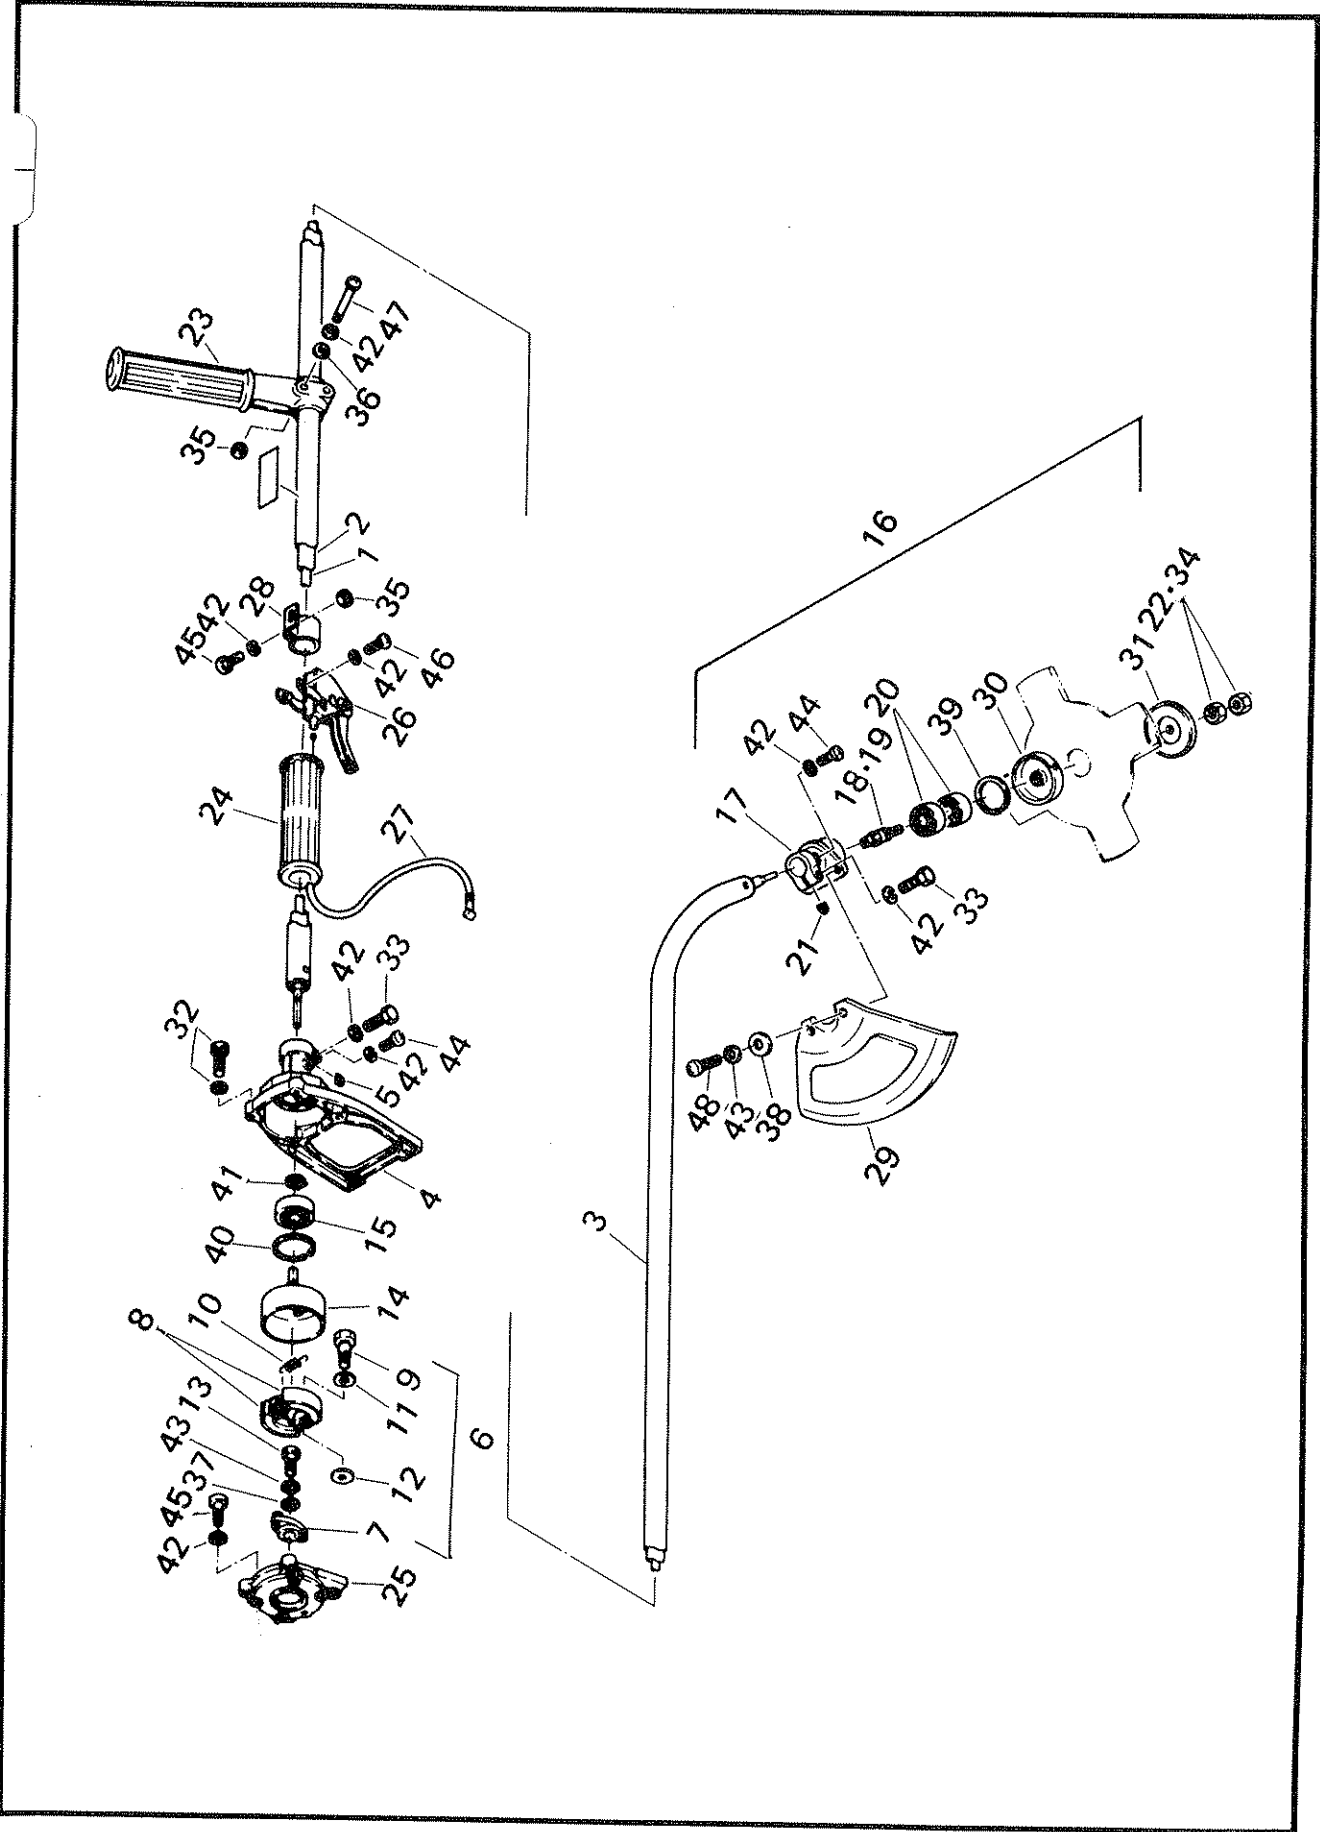

BRUSH CUTTER

model
636-796 241
See Bushwacker

OK
THANK

Model NB16F

PARTS MANUAL

Machine Body

NB16F

Ref. No.	Manufacturer's Number	Part Name	Our Part No.	Quantity		Description
				NB16F	NB23F	
1	NB16F-1050	Flexible shaft compl.	1666	1		
1	NB23F-1050	Flexible shaft compl.	1684		1	
2	NB16F-1051	Line compl.	1667	1	1	
3	NB16F-1101	Pipe case	1668	1	1	
4	NB16F-1111/1	Pipe case holder	1669	1	1	
5	0210 06997 0	Gasket (fiber)	1718	1	1	NB16F-3106
6	NB16F-2002b	Clutch ass'y	1670	1		Including 7~12
6	NB02A-094b	Clutch ass'y	1138		1	Including 7~12
7	NB02A-201a	Holder	1662	1	1	
8	NB02A-202b	Clutch shoe	1663	2	2	
9	NB02A-203a	Clutch bolt	1664	2	2	
10	NB02A-204	Spring	1142	1	1	
11	NB02A-206	Washer (A)	1143	2	2	
12	NB02A-207	Washer (B)	1144	2	2	
13	NB02A-205	Holder clamping bolt	1147	1	1	
14	NB16F-2050a	Clutch drum compl.	1671	1	1	
15	NB25-2115	Ball bearing	1688	1	1	
16	NB16F-0301	Head case ass'y	1665	1		Including 17, 18, 20~22, 30, 31, 33, 39, 42, 44
16	NB23F-0301	Head case ass'y	1683		1	Including 17, 19~21, 30, 31, 33, 34, 39, 42, 44
17	NB16F-310a	Head case	1672	1	1	
18	NB16F-3102b	Cutter shaft	1673	1		
19	NB23F-3102b	Cutter shaft	1685		1	
20	NB16F-3110	Ball bearing	1687	2	2	
21	NB25-1114	Gasket (fiber)	1687	1	1	
22	0170 08996 0	Lock nut (left)	1278	2		
23	NB16F-4101	Handle	1675	1	1	
24	NB16F-4102a	Glip	1676	1	1	
25	NB02A-102	Locating plate	1146	1	1	
26	NB16F-5001a	Throttle lever	1677	1	1	
27	NB16F-5050a	Throttle wire	1678	1	1	
28	NB16F-7111b	Hanger	1679	1	1	
29	NB25-8110	Safety cover	1689	1	1	
30	NB16F-8101a	Disk washer (upper)	1680	1	1	
31	NB16F-8102a	Disk washer (lower)	1681	1	1	
32	00110 0625 0	Bolt ass'y	1700	4	4	M6 x 25
33	00166 0525 0	Bolt	1701	2	2	M5 x25
34	00218 0800 0	Lock nut	1702		2	M8 p1.25
35	00227 0500 0	Nut	1703	3	3	M5
36	00310 0500 0	Washer	1183	2	2	M5
37	00310 0600 0	Washer	1184	1	1	M6
38	00312 0600 0	Washer	1395	2	2	M6
39	00314 3000 0	Snap ring (inner) (30Φ)	1188	1	1	
40	00314 3200 0	Snap ring (inner) (32Φ)	1189	1	1	
41	00315 1200 0	Snap ring (outer) (12Φ)	1398	1	1	
42	00320 0500 0	Spring washer	1286	12	12	M5
43	00320 0600 0	Spring washer	1294	3	3	M6
44	00431 0510 0	Screw (pan head)	1287	2	2	M5 x 10
45	00431 0516 0	Screw (pan head)	1074	5	5	M5 x 16
46	00431 0518 0	Screw (pan head)	1707	1	1	M5 x 18
47	00431 0540 0	Screw (pan head)	1708	2	2	M5 x 40
48	00431 0620 0	Screw (pan head)	1711	2	2	M6 x 20