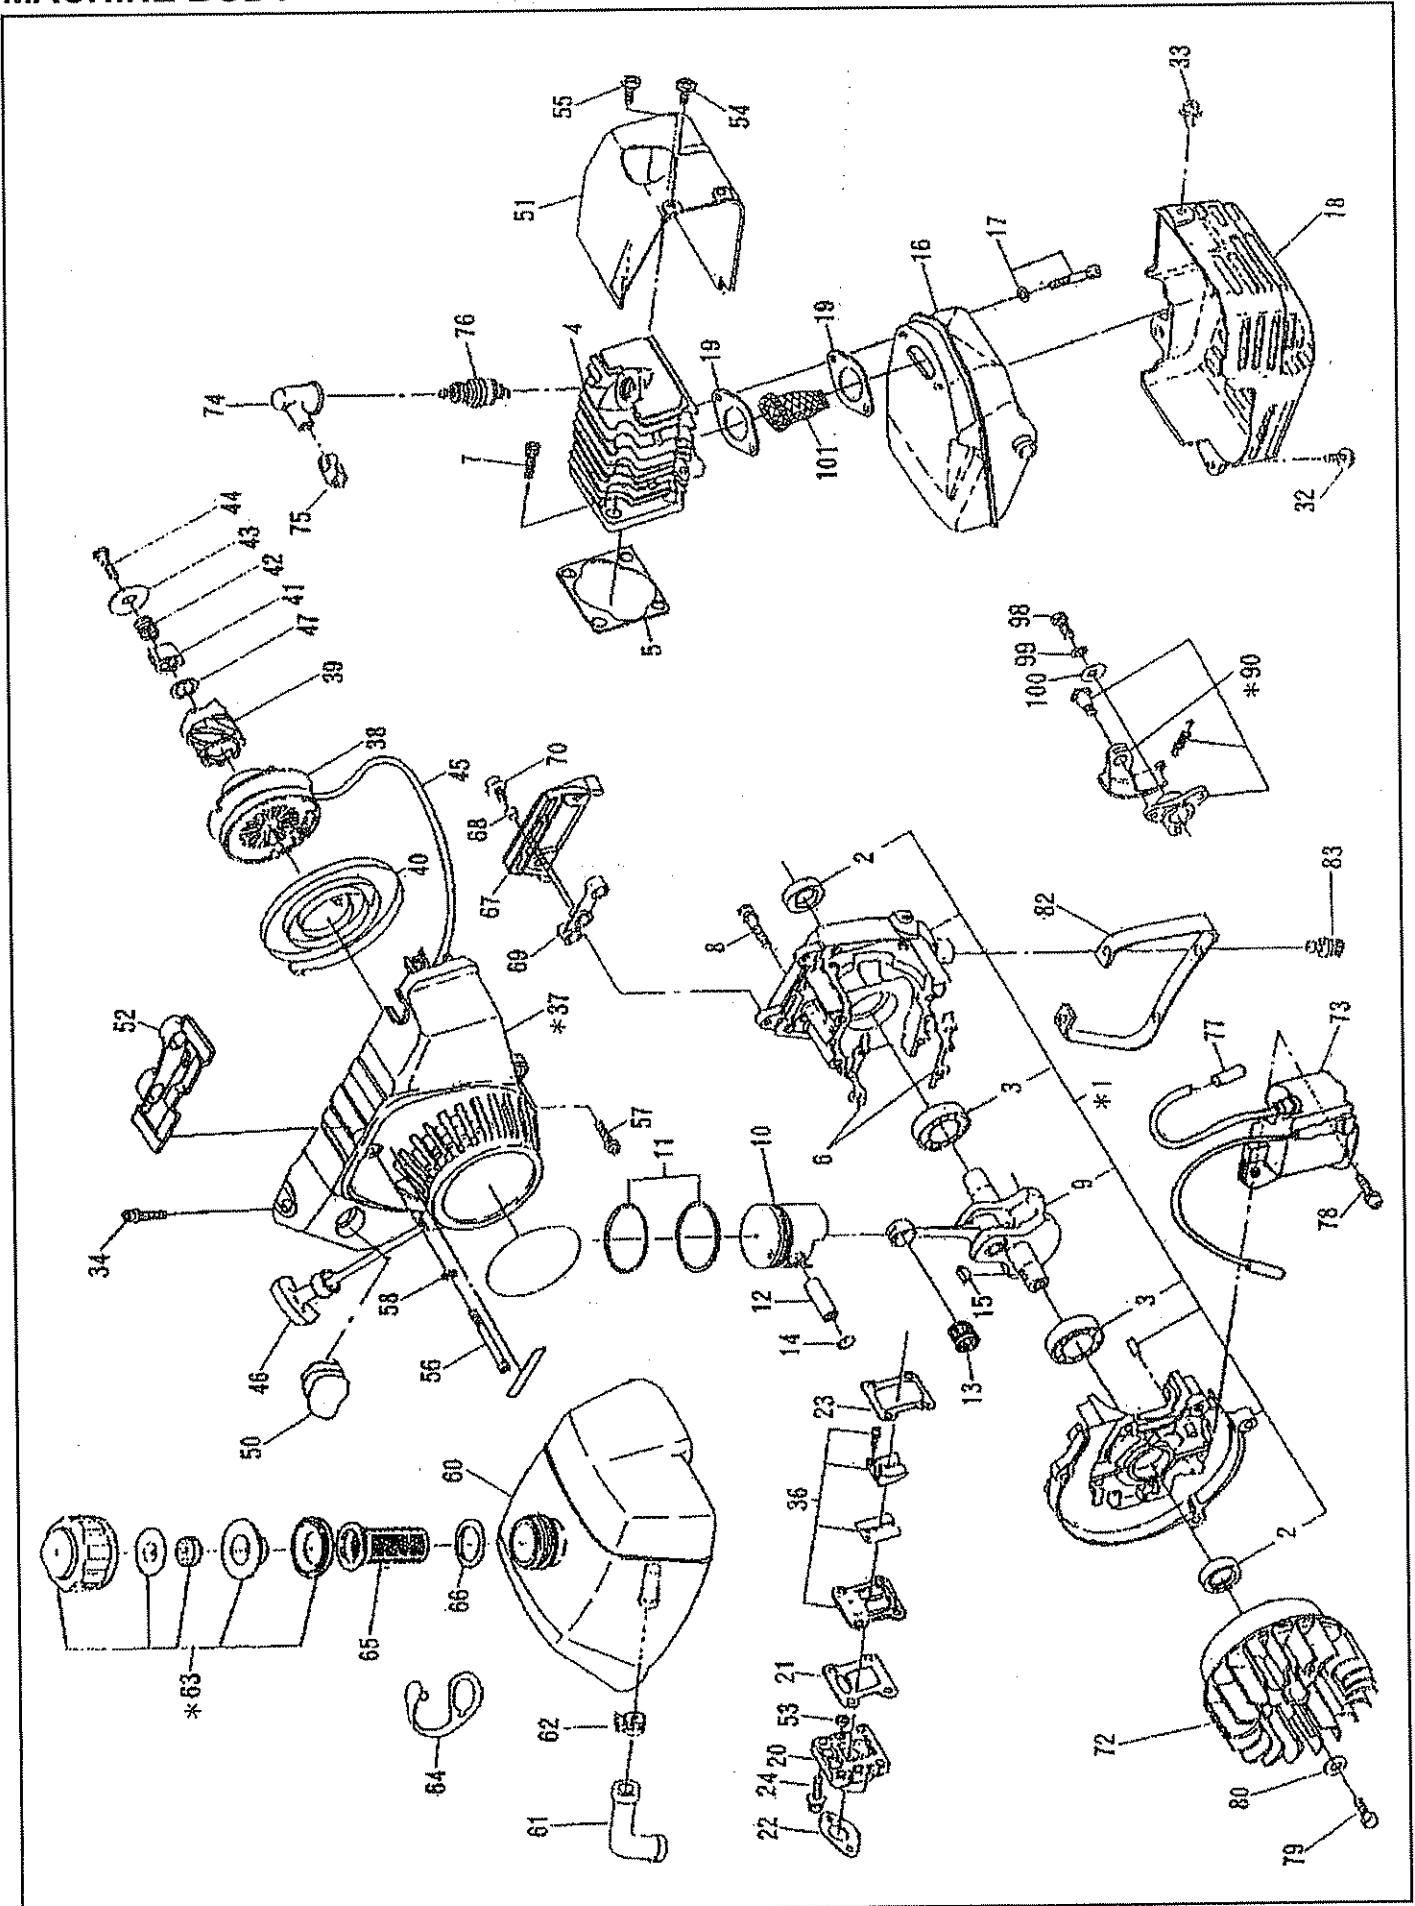

MACHINE BODY

NB411 PARTS LIST

U.S. SPEC.

MACHINE BODY

KEY NO.	PART NO.	QTY.	DESCRIPTION	OUR PART NO.
*1	5411005001	1	Crankcase assembly (incl. 2, 3, 6)	1127
2	00440159971	2	Oil seal	1212
3	0600159880	2	Ball bearing	1213
4	5411500300-4	1	Cylinder	3584
5	5411500501	1	Gasket, Cylinder	6290
6	5411501200	1	Gasket, Crankcase	3583
7	0119069990	4	Socket head bolt (M6x18)	2117
8	0119059940	4	Socket head bolt (M5x30SW)	1215
9	5412001000	1	Crankshaft compl.	1128
10	5412500800	1	Piston	6293
11	5402500600	2	Ring, Piston	1229
12	5412500300	1	Pin, Piston	3588
13	5412501300	1	Needle roller bearing	3589
14	0565099990	2	Clip	4733
15	0323039990	1	Woodruff key	1178
16	5323006000	1	Muffler, exhaust	6764
17	0119069780	2	Socket head bolt (M6x60 W)	6765
18	5413500100	1	Cover, Muffler	6766
19	5323500600	2	Gasket, Muffler	1179
20	5413501100	1	Insulator assembly	1180
21	5413501200	1	Gasket, Insulator	3596
22	5416501300	1	Gasket, Carburetor	6332
23	5413502800	1	Gasket, lead valve	4014
24	0119059630	1	Socket head bolt (M5x20)	1181
32	0140069910	2	Screw (M6x16 SW)	1185
33	0140059550	1	Screw (M5x14 W SW)	1190
34	0043705140	1	Screw assembly	1191
36	5413007000-1	1	Valve, lead assembly	6304
*37	5415001000-1	1	Starter, Rewind (incl.38 to 47)	6312
38	5415001010	1	Reel	6313
39	5415001020	1	Ratchet	6314
40	5415001030	1	Spiral spring	6315
41	5415001040	1	Ratchet guide	6316
42	5415001050	1	Friction spring	6317
43	5415001060	1	Washer	6318
44	5245001010	1	Bind screw	6319
45	5415001140	1	Starter rope	1192
46	5305002110	1	Starter knob	6321
47	5415001220	1	Thrust washer	4707
50	5415503000-1	1	Cap, Starter	1193