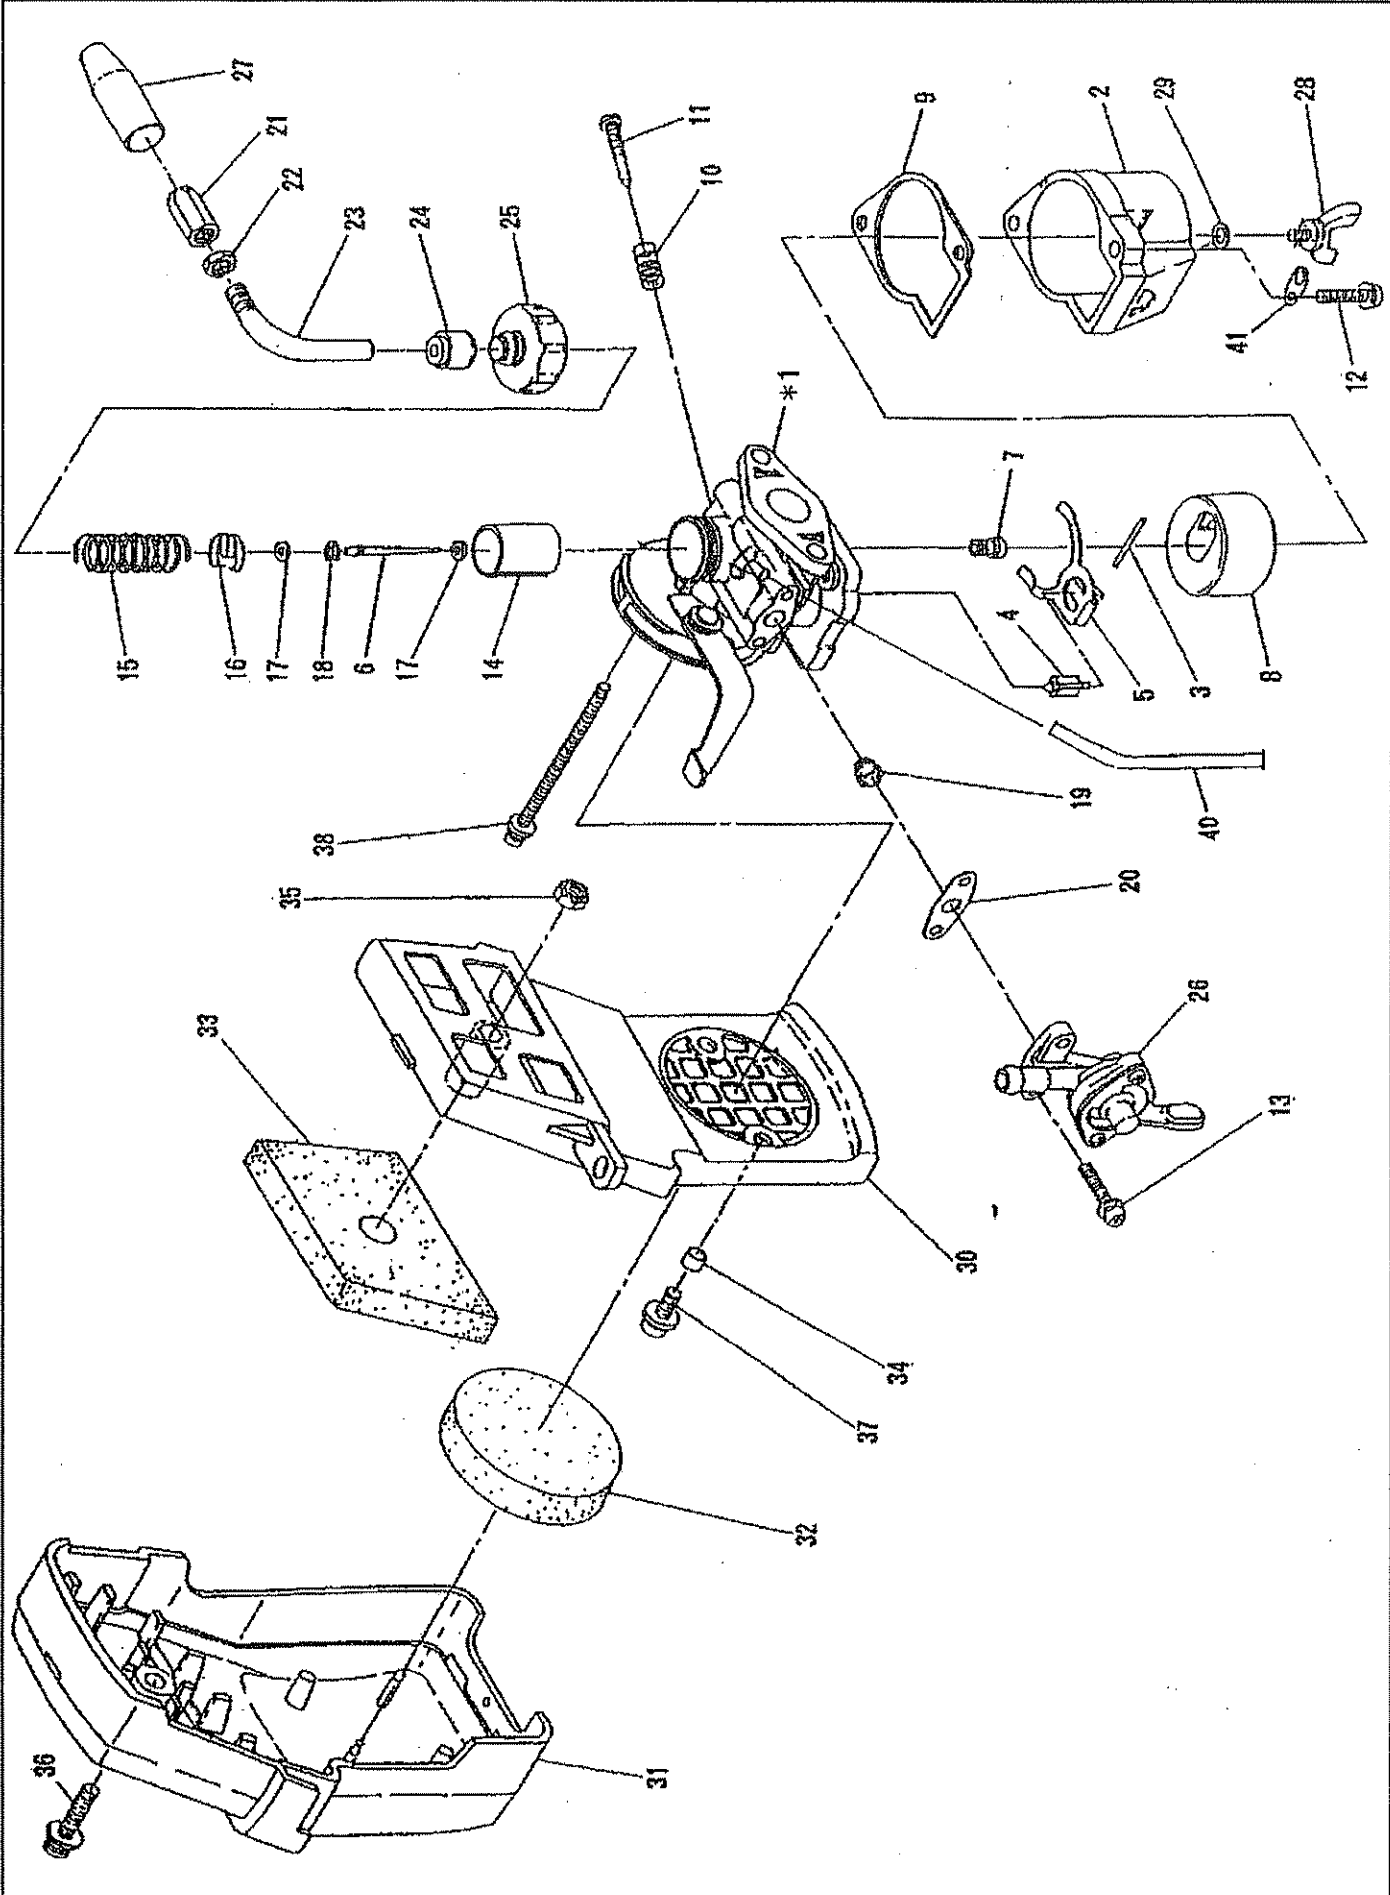

CARBURETOR & AIR CLEANER

MACHINE BODY

KEY NO.	PART NO.	QTY.	DESCRIPTION	OUR PART NO.
*1	5416040000	1	Carburetor (incl. 2 to 29, 40, 41)	1249
2	5306008010	1	Body float	6358
3	5306009160	1	Straight pin	1317
4	5306009150	1	Needle assembly	4051
5	5306009230	1	Float arm	4052
6	5416019010	1	Jet needle	1250
7	5306018020	1	Main jet	4050
8	5306009020	1	Float	4054
9	5306009220	1	Gasket	1318
10	5416001110	1	Spring	3627
11	5416001060	1	Adjust screw	6368
12	5306009510	2	Screw	6370
13	8046001530	2	Spring washer screw	6371
14	5416008021	1	Piston valve	1251
15	5306009240	1	Throttle valve spring	1252
16	5306009120	1	Spring plate	6374
17	5416001040	2	Packing	6375
18	5306009450	1	E-ring	6376
19	5416001130	1	Filter	1256
20	5306009210	1	Gasket	4061
21	5306009310	1	Cable adjuster	1312
22	5306009460	1	Nut	1264
23	5416001030	1	Cable guide	1266
24	5306009250	1	Cap	4047
25	5306009260	1	Mixing cap	4046
26	5416001020	1	Cock body	6384
27	5416001010	1	Cap	6385
28	5306002240	1	Screw	6386
29	5306002410	1	O-ring	6387
30	5413500401-1	1	Case air cleaner	6388
31	5413500500-2	1	Cover air cleaner	6389
32	5413500600	1	Element	6390
33	5413502700	1	Element air cleaner	6391
34	0230059990	2	Spacer	4743
35	0021705000	3	Nut	6470
36	0140059680	1	Screw (M5x25)	1268
37	0043705140	2	Screw (M5x14)	1191
38	0043605580	2	Screw assembly (M5x58 W SW)	8094
40	5416016040	1	Hose	1270
41	5416016030	1	Plate	1288