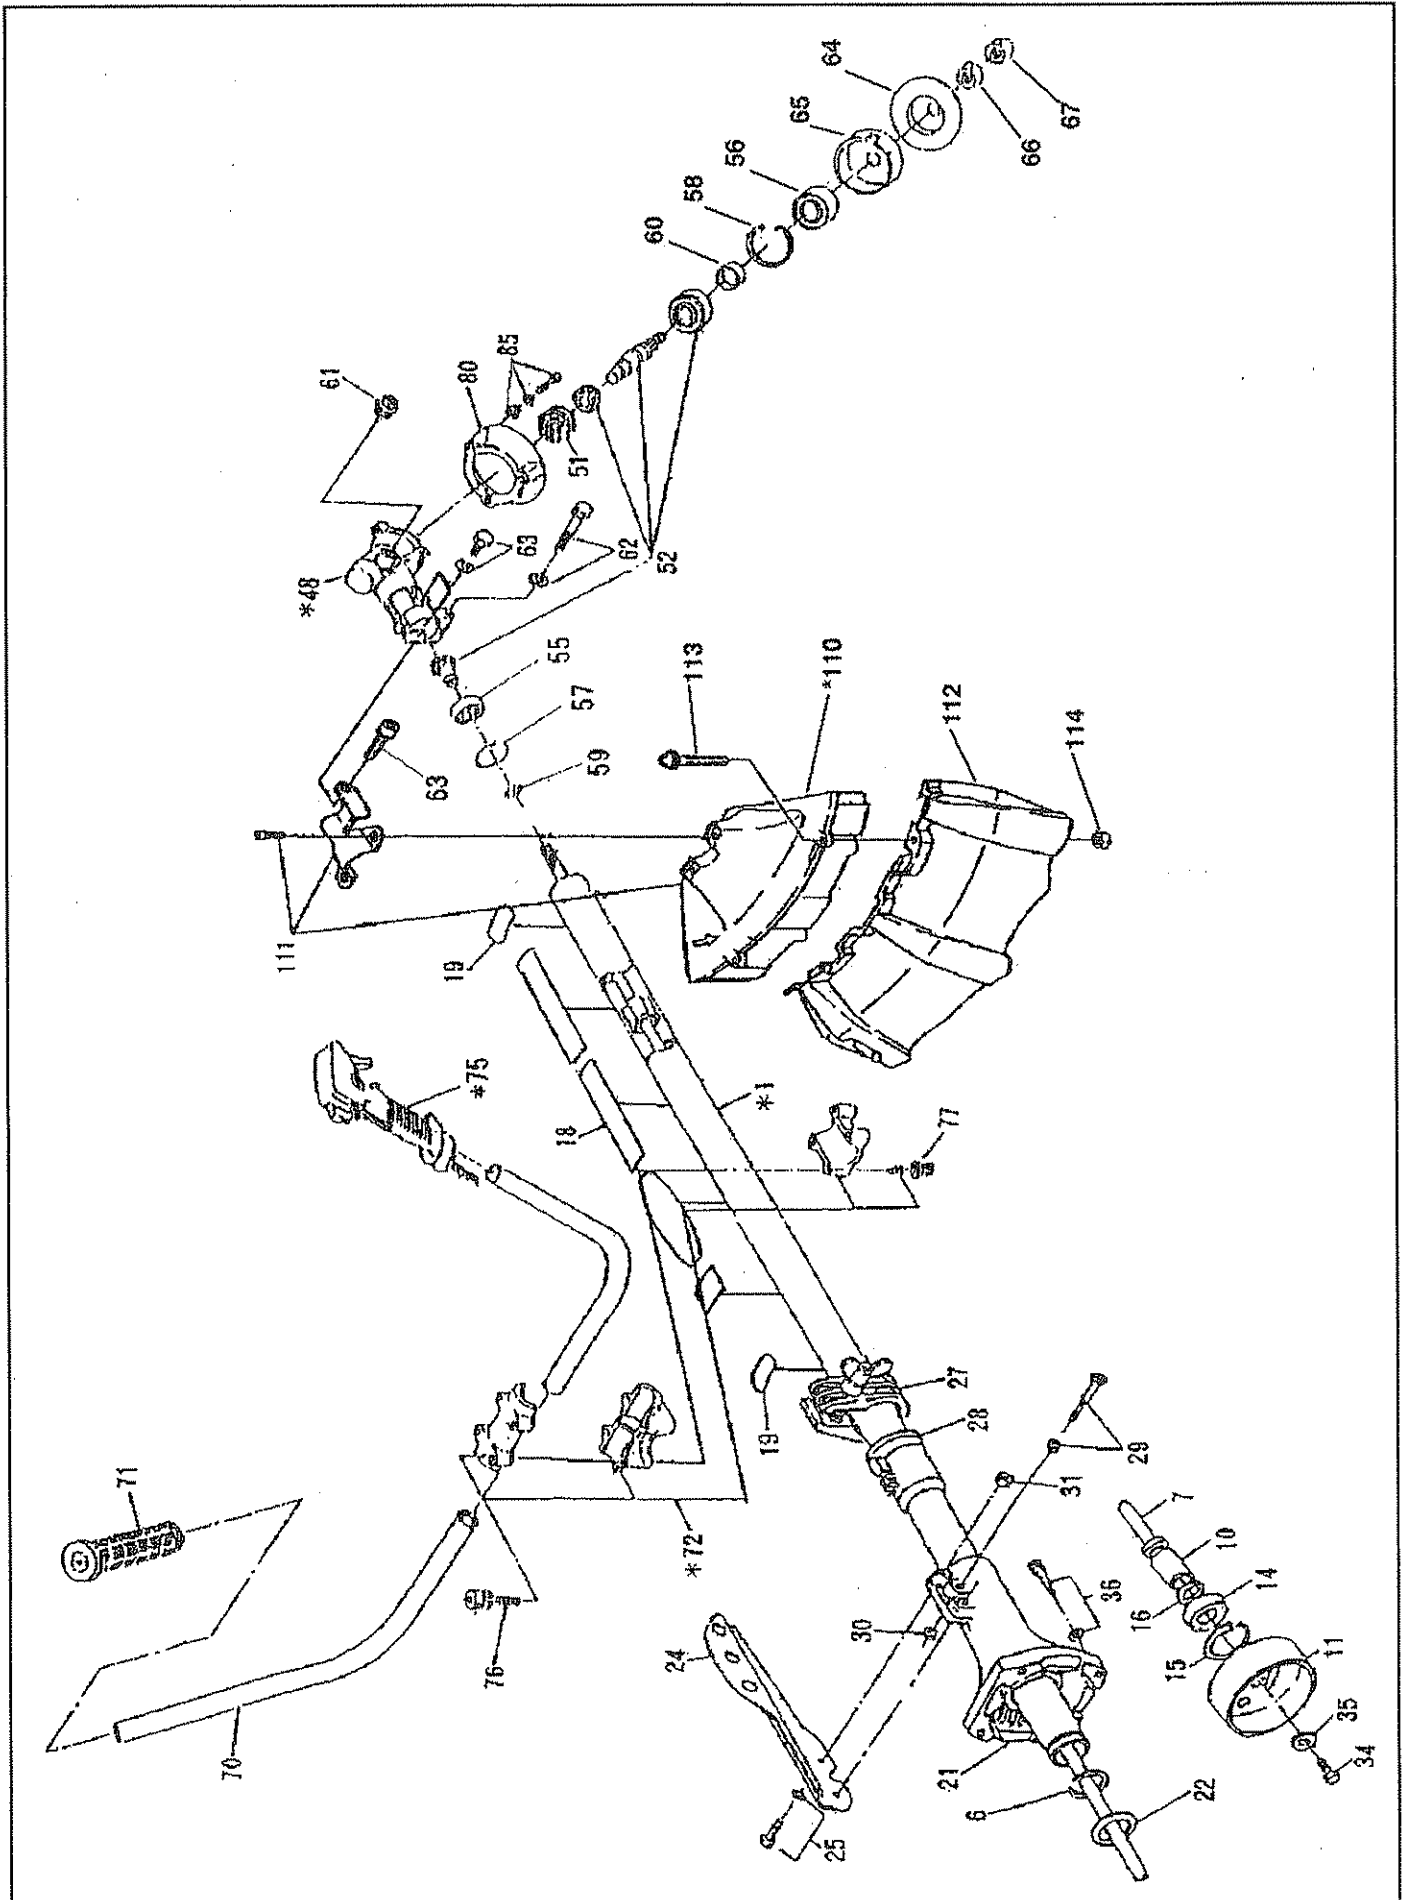

BRUSH CUTTER

MODEL NB411

(U.S. SPEC.)

Machine Body
Control Lever Assembly
Engine Body
Carburetor & Air Cleaner
Standard Accessory

PARTS MANUAL

MACHINE BODY

MACHINE BODY

KEY NO.	PART NO.	QTY.	DESCRIPTION	OUR PART NO.
*1	6411001000-1	1	Pipe, shaft compl. (incl. 6)	6233-1
6	6301501500	1	Snpring, outer	1040
7	6411009002	1	Shaft	1041
10	6411008000	1	Damper	6276
11	6412006001	1	Drum, clutch compl.	6278
14	0600179850	1	Ball bearing (#6003DD)	4109
15	0031435000	1	Snpring, inner	1397
16	0031517000	1	Snpring, outer	1399
18	6219519501	1	Label, caution	1042
19	6259514700	2	Label, caution	1048
21	6411500401	1	Case, clutch	1049
22	6301501600	1	Washer	1052
23	6417500200	1	Hanger	1053
25	0011806280	1	Bolt assembly	6266
27	6301001000	1	Stopper compl.	1363
28	6411502200	1	Stopper	1058
29	0043406350	1	Screw assembly	1059
30	0022706000	1	Nut	9939
31	0021806000	1	Nut	1290
32	0016706500	1	Bolt	6270
34	6202500400	2	Bolt	6279
35	6202500600	1	Washer	7022
36	0119069910	4	Socket head bolt (M6x18 SW)	1060
*48	6413008001	1	Case, gear assembly (incl. 51 to 67)	1061
51	0600079990	1	Ball bearing (#627ZZ)	1062
52	6413009000	1	Shaft, cutter set	6871
55	0600129980	1	Ball bearing (#6001ZZ)	6261
56	6413500400	1	Oil seal	6263-1
57	0031428000	1	Snpring, inner	1396
58	0031432000	1	Snpring, inner	6272-1
59	0031512000	1	Snpring, outer	1398

CONTROL LEVER

KEY NO.	PART NO.	QTY.	DESCRIPTION	OUR PART NO.
*75	6355004000	1	Control lever assembly (incl. 2 to 18)	7903
2	6215022030	1	Lever	1069
3	6195013010	1	Lever	1070
4	6195006150	1	Top	
*6	6355004010	1	Wire set (incl.7)	7935
7	6355004020	1	Wire compl.	7944
12	6195006050	1	Spring	9809
14	0119059980	1	Socket head bolt (M5x30)	1071
15	6215022404	1	Nut	1125
18	6195006060	2	Tapping screw	9819