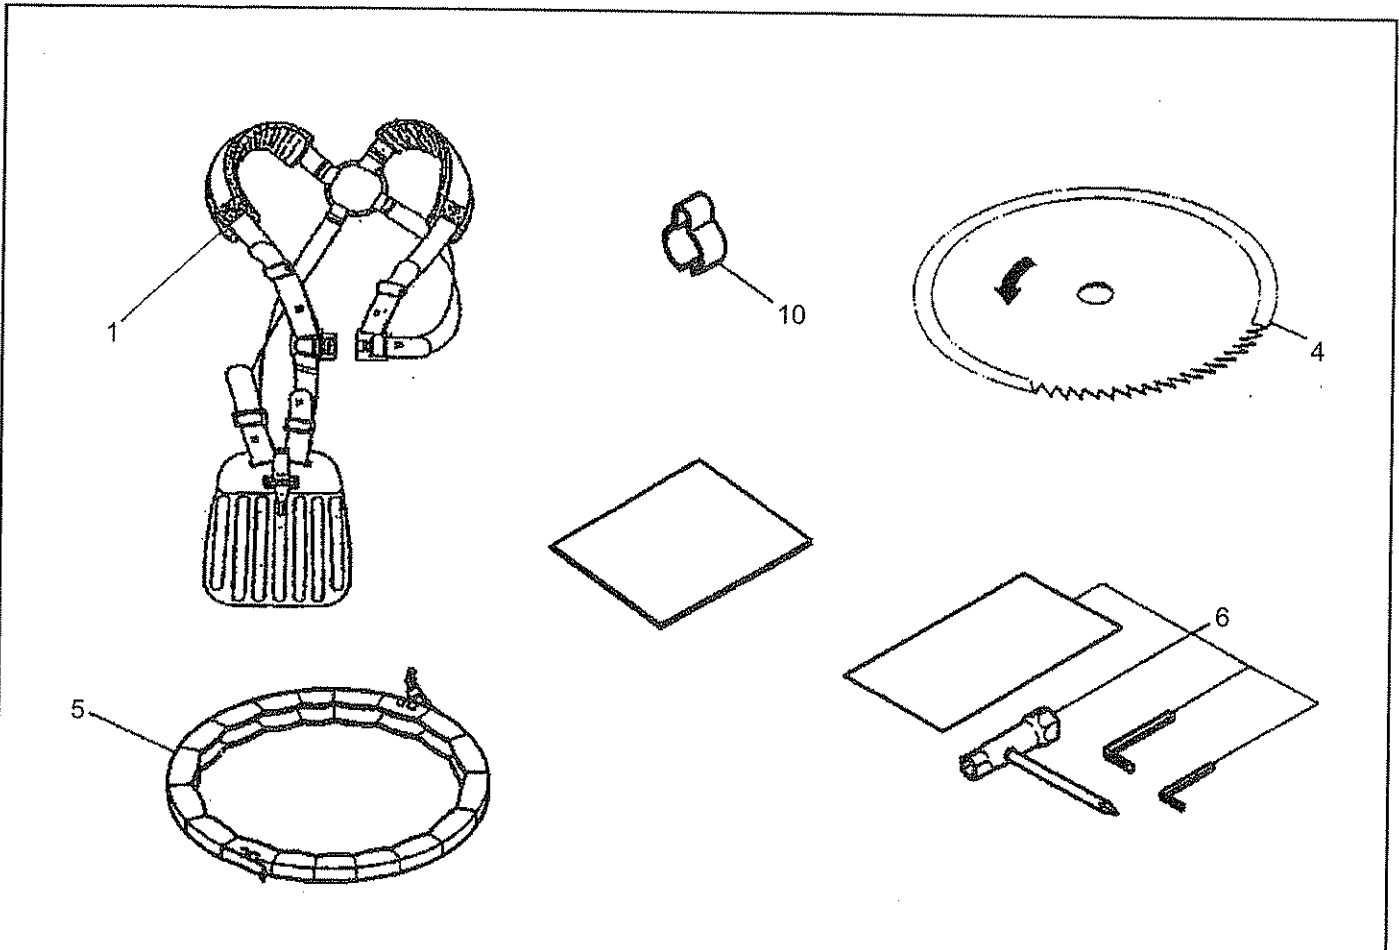

STANDARD ACCESSORY

NB411 PARTS LIST

U.S. SPEC.

KEY NO.	PART NO.	QTY.	DESCRIPTION	OUR PART NO.
*1	624700100	1	Band assembly	1299
4	6408501801	1	Cutter	1300
5	6418500701	1	Cover cutter	1301
6	6419038001	1	Tool	1356
10	6351500700	1	Clamp wire	1378