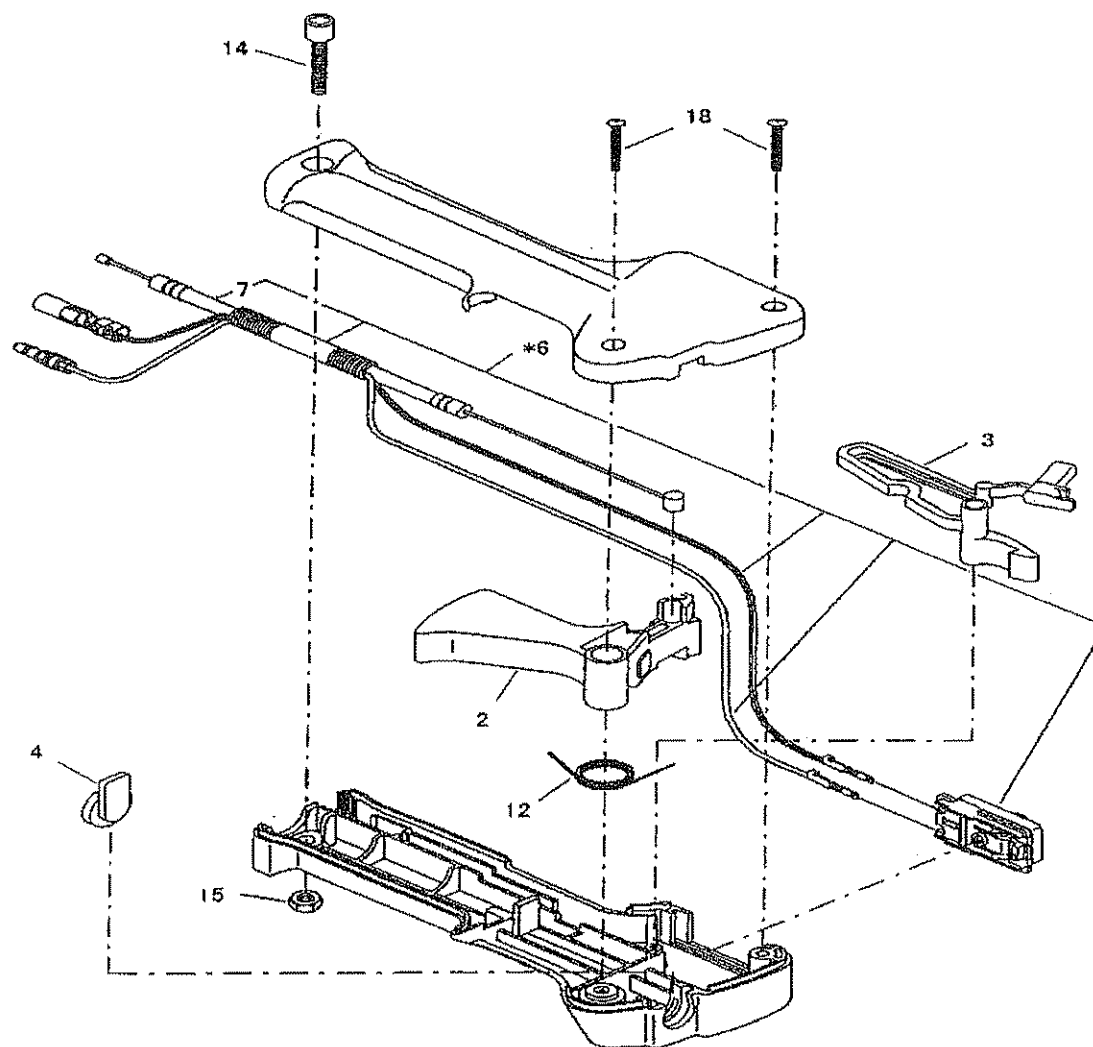

BRUSH CUTTER

MODEL NB411

(U.S. SPEC.)

Machine Body
Control Lever Assembly
Engine Body
Carburetor & Air Cleaner
Standard Accessory

PARTS MANUAL

MACHINE BODY

MACHINE BODY

KEY NO.	PART NO.	QTY.	DESCRIPTION	OUR PART NO.
*1	6411001000-1	1	Pipe, shaft compl. (incl. 6)	6233-1
6	6301501500	1	Snpring, outer	1040
7	6411009002	1	Shaft	1041
10	6411008000	1	Damper	6276
11	6412006001	1	Drum, clutch compl.	6278
14	0600179850	1	Ball bearing (#6003DD)	4109
15	0031435000	1	Snpring, inner	1397
16	0031517000	1	Snpring, outer	1399
18	6219519501	1	Label, caution	1042
19	6259514700	2	Label, caution	1048
21	6411500401	1	Case, clutch	1049
22	6301501600	1	Washer	1052
23	6417500200	1	Hanger	1053
25	0011806280	1	Bolt assembly	6266
27	6301001000	1	Stopper compl.	1363
28	6411502200	1	Stopper	1058
29	0043406350	1	Screw assembly	1059
30	0022706000	1	Nut	9939
31	0021806000	1	Nut	1290
32	0016706500	1	Bolt	6270
34	6202500400	2	Bolt	6279
35	6202500600	1	Washer	7022
36	0119069910	4	Socket head bolt (M6x18 SW)	1060
*48	6413008001	1	Case, gear assembly (incl. 51 to 67)	1061
51	0600079990	1	Ball bearing (#627ZZ)	1062
52	6413009000	1	Shaft, cutter set	6871
55	0600129980	1	Ball bearing (#6001ZZ)	6261
56	6413500400	1	Oil seal	6263-1
57	0031428000	1	Snpring, inner	1396
58	0031432000	1	Snpring, inner	6272-1
59	0031512000	1	Snpring, outer	1398

CONTROL LEVER

KEY NO.	PART NO.	QTY.	DESCRIPTION	OUR PART NO.
*75	6355004000	1	Control lever assembly (incl. 2 to 18)	7903
2	6215022030	1	Lever	1069
3	6195013010	1	Lever	1070
4	6195006150	1	Top	
*6	6355004010	1	Wire set (incl.7)	7935
7	6355004020	1	Wire compl.	7944
12	6195006050	1	Spring	9809
14	0119059980	1	Socket head bolt (M5x30)	1071
15	6215022404	1	Nut	1125
18	6195006060	2	Tapping screw	9819