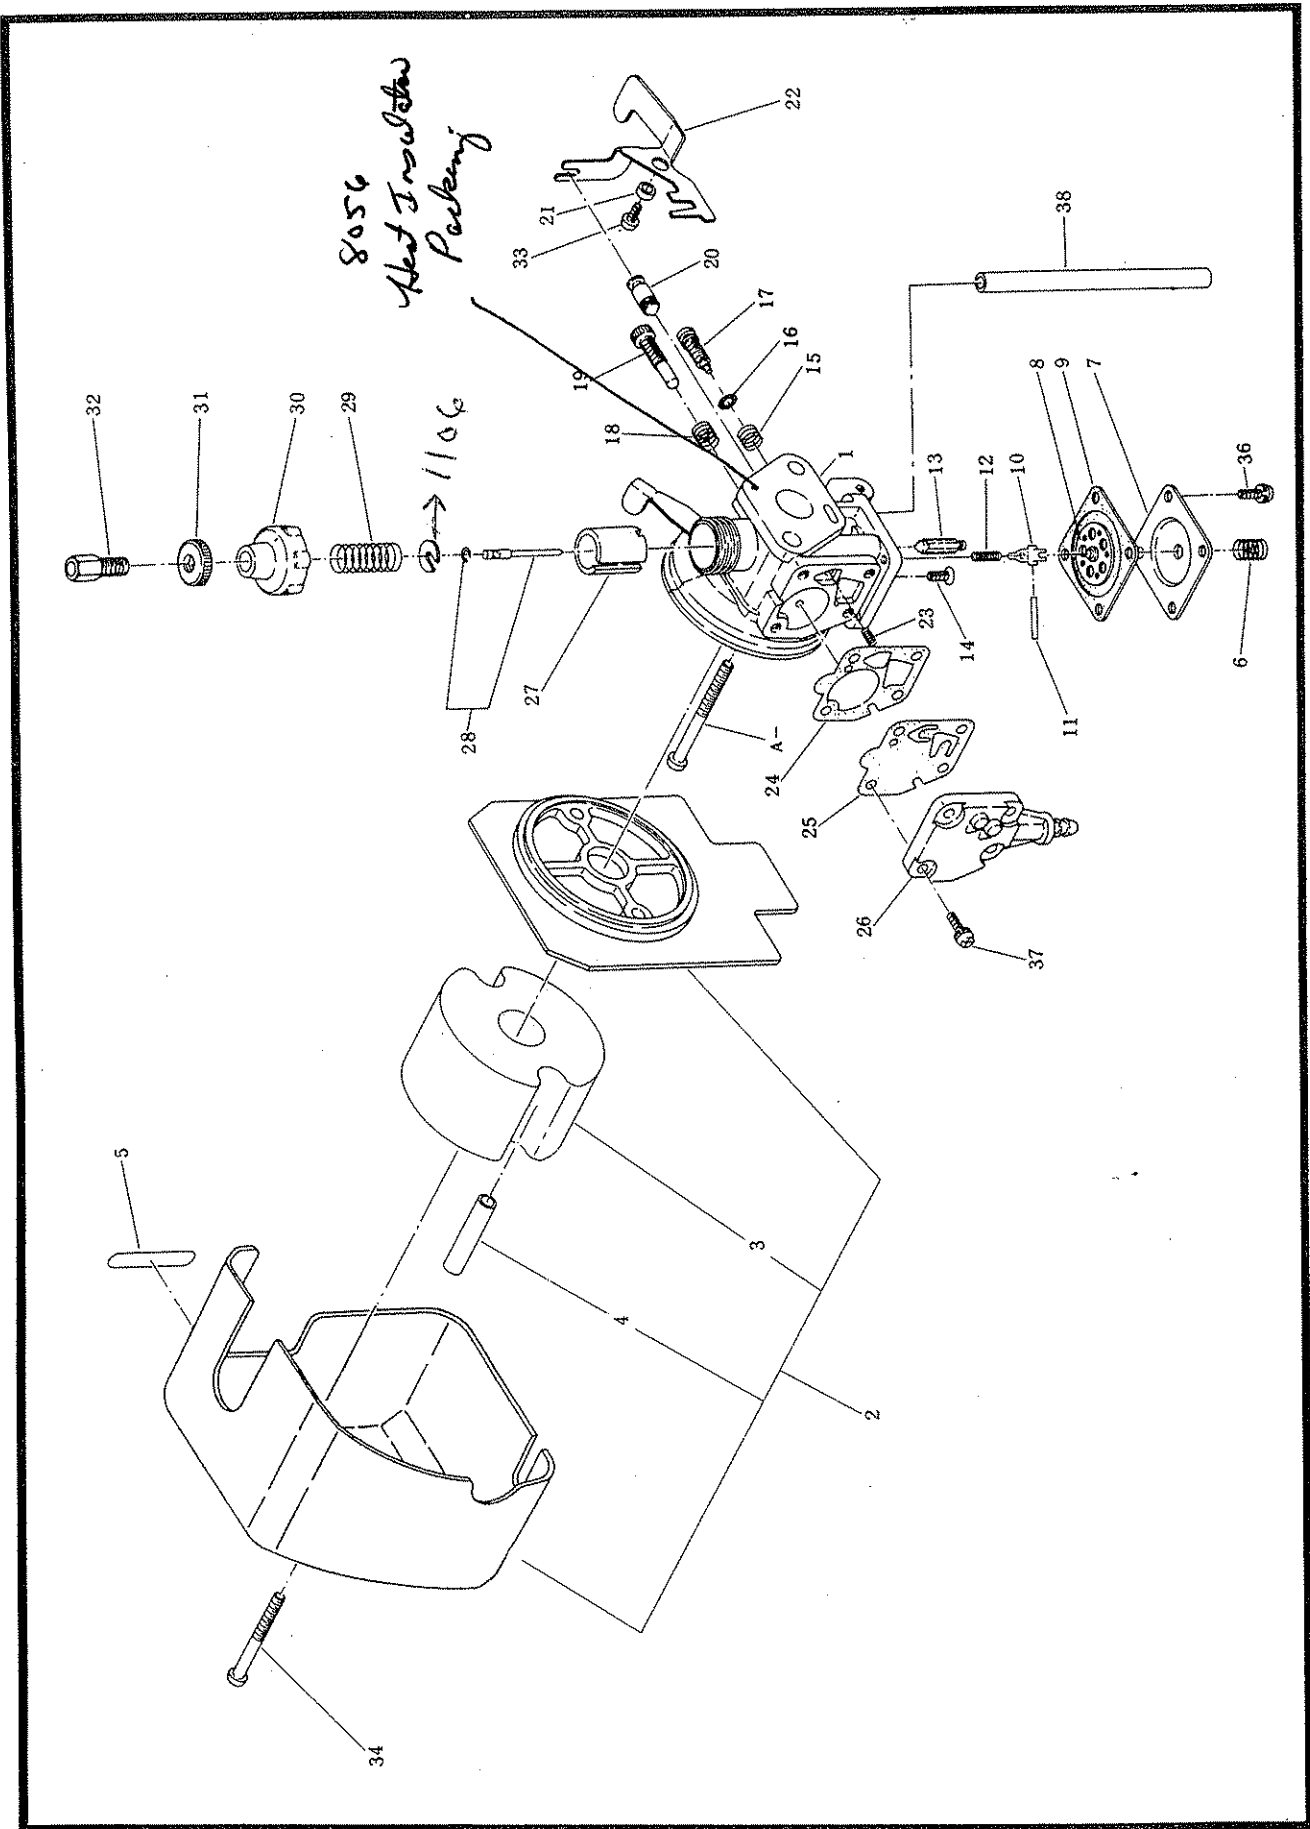

Carburetor

NB02-3(A)

Ref. No.	Mfg.'s No.	Part Name	Our Part No.	Qty.	Ref. No.	Mfg.'s No.	Part Name	Our Part No.	Qty.
1	EC02-0697A	Carburetor complete (inclu. 6-33, 36, 37)	8060	1					
2	EC02-0341B	Air cleaner assembly (inclu. 3-5)	8061	1					
3	EC02-3502	Cleaner element <i>filter</i>	8062	1					
4	EC02-3900	Spacer	8063	2					
5	0736 36998 0	Label	8064	1					
6	1221-8511-03-6	Tickler spring	8065	1					
7	1009-1251-00-1	Diaphragm cover	8066	1					
8	1625-8720-11-0	Diaphragm assembly ✓	8067	1					
9	1625-7134-00-3	Diaphragm packing ✓	8068	1					
10	1625-2721-00-5	Control lever	8069	1					
11	1625-6742-10-0	Hinge pin	8070	1					
12	1625-8512-01-0	Needle valve spring	8071	1					
13	1102-2132-00-2	Needle valve ✓	1095	1					
14	9322-0230-08-8	Screw	8072	1					
15	1009-8513-01-2	Adjust spring	8073	1					
16	9671-0315-10-6	O ring	8074	1					
17	1009-6111-01-4	Main adjust screw	8076	1					
18	1107-8511-00-6	Adjust screw spring	8077	1					
19	1001-5122-10-7	Slow stop screw	8078	1					
20	1006-2140-11-4	Air valve assembly	8079	1					
21	1010-5416-01-6	Collar	8080	1					
22	1010-2531-00-9	Tickler lever	8081	1					
23	1625-8512-10-9	Spring	8082	1					
24	1009-7171-00-1	Pump packing ✓	8083	1					
25	1009-8721-10-0	Pump diaphragm ✓	8084	1					
26	1009-1240-10-5	Pump cover assembly	8085	1					
27	1009-2112-10-3	Throttle valve	8086	1					
28	1012-4311-00-9	Jet needle	8087	1					
29	1103-8511-00-0	Throttle spring	8088	1					
30	1110-1311-00-0	Body cap	8089	1					
31	1106-8111-00-4	Cable adjuster lock nut	8090	1					
32	1107-6121-00-9	Cable adjuster	8091	1					
33	00431 0408 0	Screw (pan head)	8092	1					
34	00431 0430 0	Screw (pan head)	8093	2					
35	00431 0555 0	Screw (pan head)	8094	2					
36	00435 0308 0	Screw assembly	1115	4					
37	00435 0310 0	Screw assembly	1116	4					
38	EC02-629	Vinyl pipe	1111	1