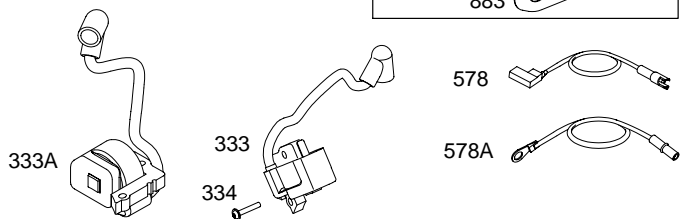

1330 REPAIR MANUAL

1058 OPERATOR'S MANUAL

1036 EMISSIONS LABEL

1019 LABEL KIT

CYLINDER AND INTERNAL COMPONENTS ARE NOT SERVICEABLE.
USE REPLACEMENT ENGINE.

REF. NO.	PART NO.	DESCRIPTION	REF. NO.	PART NO.	DESCRIPTION	REF. NO.	PART NO.	DESCRIPTION
3	★696879	Seal–Oil (Magneto Side)	332	696928	Nut (Flywheel)	883	★697035	Gasket–Exhaust
5	696848	Head–Cylinder			———— Note ————	957	696921	Cap–Fuel Tank
7	★696865	Gasket–Cylinder Head			699870 Nut	957A	790882	Cap–Fuel Tank
9	★696931	Gasket–Breather			(Flywheel)			Used on Type No(s).
11	696871	Tube–Breather			Used on Type No(s).			0128, 0129, 0130,
12	★696866	Gasket–Crankcase			0015, 0112, 0119,	972	696919	Tank–Fuel
13	696891	Screw (Cylinder Head)	333	696877	Armature–Magneto (Blue)	994	697038	Arrestor–Spark
18	696950	Cover–Crankcase				1019	697060	Kit–Label
22	696889	Screw (Crankcase Cover/Sump)	333A	699875	Armature–Magneto (Pink)	1036	790883	Label–Emissions (Used After Code Date 04063000).
23	696885	Flywheel	334	696892	Screw (Magneto Armature)			———— Note ————
51	★696868	Gasket–Intake	337	696876	Plug–Spark			697034 Label–Emissions
51A	★696867	Gasket–Intake			———— Note ————			(Used Before Code Date 04070100).
60	699944	Grip–Starter Rope (Includes Starter Rope)			790885 Plug–Spark	1058	275064	Operator’s Manual
66	699871	Clutch–Starter			Used on Type No(s).	1218	★699942	Seal–O Ring (Carburetor)
122	696870	Spacer–Carburetor	358	697010	Gasket Set–Engine			
125	696949	Carburetor	363	19538	Puller–Flywheel	1238	696893	Screw (Carburetor Spacer)
257	696895	Screw (Starter Clutch)	365	696894	Screw (Carburetor)	1245	696967	Cover–Cam Gear
279	696889	Screw (Valve Cover)	507	696872	Insulator	1246	★696929	Gasket–Cam Gear Cover
300	696874	Muffler	523	696930	Dipstick	1247	696889	Screw (Cam Gear Cover)
306	696936	Shield–Cylinder	535	696923	Filter–Air Cleaner Foam	1248	698050	Blower Housing/Rewind
307	696889	Screw (Cylinder Shield)	536	790567	Cleaner–Air			———— Note ————
307A	696895	Screw (Cylinder Shield)	551	696849	Cover–Valve			699877 Blower Housing/Rewind
			578	699873	Wire Assembly			Used on Type No(s).
			578A	699874	Wire Assembly			0015, 0112, 0119,
			621	698243	Switch–Stop			0120, 0126, 0129,
			654	690800	Nut (Carburetor)			0130.
			676	697039	Deflector–Muffler			699872 Blower Housing/Rewind
			677	697040	Screw (Muffler Deflector)			Used on Type No(s).
			725	696922	Gasket–Fuel Tank			0118, 0125, 0128,
								0131.
						1249	696889	Screw (Blower Housing/Rewind)
						1330	275072	Repair Manual
						1348	699888	Cover–Clutch
						1349	699969	Cup–Oil Fill
						1357	699876	Sleeve–Fuel Line