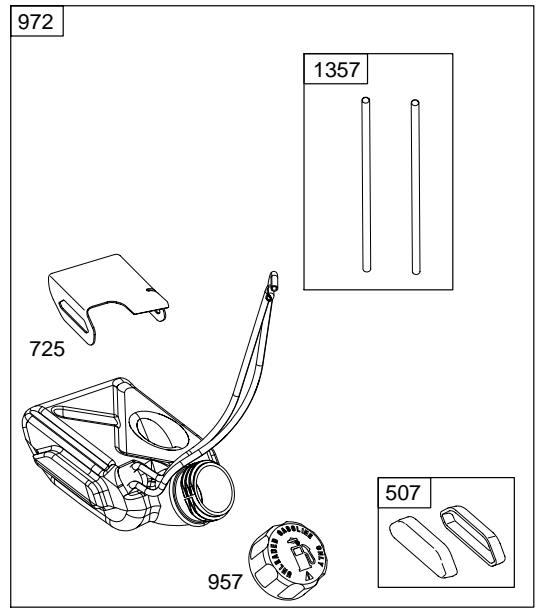

1330 REPAIR MANUAL

1058 OPERATOR'S MANUAL

1036 EMISSIONS LABEL

1019 LABEL KIT

CYLINDER AND INTERNAL COMPONENTS ARE NOT SERVICEABLE.
USE REPLACEMENT ENGINE.

REF. NO.	PART NO.	DESCRIPTION	REF. NO.	PART NO.	DESCRIPTION	REF. NO.	PART NO.	DESCRIPTION
3	★696879	Seal–Oil (Magneto Side)	332	696928	Nut (Flywheel)	883	★697035	Gasket–Exhaust
5	696848	Head–Cylinder			———— Note ————	957	696921	Cap–Fuel Tank
7	★696865	Gasket–Cylinder Head			699870 Nut	957A	790882	Cap–Fuel Tank
9	★696931	Gasket–Breather			(Flywheel)			Used on Type No(s).
11	696871	Tube–Breather			Used on Type No(s).			0128, 0129, 0130,
12	★696866	Gasket–Crankcase			0015, 0112, 0119,	972	696919	Tank–Fuel
13	696891	Screw (Cylinder Head)	333	696877	Armature–Magneto (Blue)	994	697038	Arrestor–Spark
18	696950	Cover–Crankcase				1019	697060	Kit–Label
22	696889	Screw (Crankcase Cover/Sump)	333A	699875	Armature–Magneto (Pink)	1036	790883	Label–Emissions (Used After Code Date 04063000).
23	696885	Flywheel	334	696892	Screw (Magneto Armature)			———— Note ————
51	★696868	Gasket–Intake	337	696876	Plug–Spark			697034 Label–Emissions
51A	★696867	Gasket–Intake			———— Note ————			(Used Before Code Date 04070100).
60	699944	Grip–Starter Rope (Includes Starter Rope)			790885 Plug–Spark	1058	275064	Operator’s Manual
66	699871	Clutch–Starter			Used on Type No(s).	1218	★699942	Seal–O Ring (Carburetor)
122	696870	Spacer–Carburetor	358	697010	Gasket Set–Engine			
125	696949	Carburetor	363	19538	Puller–Flywheel	1238	696893	Screw (Carburetor Spacer)
257	696895	Screw (Starter Clutch)	365	696894	Screw (Carburetor)	1245	696967	Cover–Cam Gear
279	696889	Screw (Valve Cover)	507	696872	Insulator	1246	★696929	Gasket–Cam Gear Cover
300	696874	Muffler	523	696930	Dipstick	1247	696889	Screw (Cam Gear Cover)
306	696936	Shield–Cylinder	535	696923	Filter–Air Cleaner Foam	1248	698050	Blower Housing/Rewind
307	696889	Screw (Cylinder Shield)	536	790567	Cleaner–Air			———— Note ————
307A	696895	Screw (Cylinder Shield)	551	696849	Cover–Valve			699877 Blower Housing/Rewind
			578	699873	Wire Assembly			Used on Type No(s).
			578A	699874	Wire Assembly			0015, 0112, 0119,
			621	698243	Switch–Stop			0120, 0126, 0129,
			654	690800	Nut (Carburetor)			0130.
			676	697039	Deflector–Muffler			699872 Blower Housing/Rewind
			677	697040	Screw (Muffler Deflector)			Used on Type No(s).
			725	696922	Gasket–Fuel Tank			0118, 0125, 0128,
								0131.
						1249	696889	Screw (Blower Housing/Rewind)
						1330	275072	Repair Manual
						1348	699888	Cover–Clutch
						1349	699969	Cup–Oil Fill
						1357	699876	Sleeve–Fuel Line