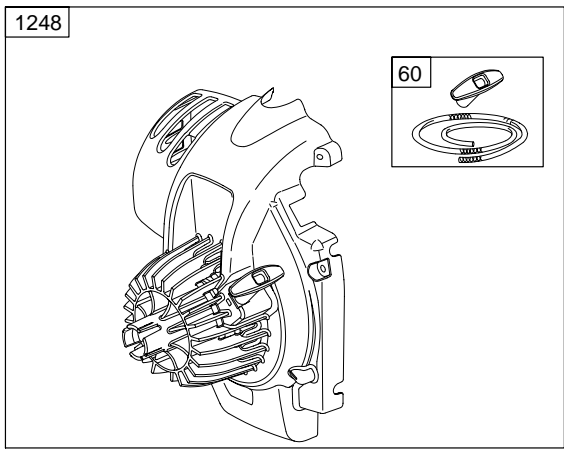

1330 REPAIR MANUAL

1058 OPERATOR'S MANUAL

1036 EMISSIONS LABEL

1019 LABEL KIT

CYLINDER AND INTERNAL COMPONENTS ARE NOT SERVICEABLE.
USE REPLACEMENT ENGINE.

REF. NO.	PART NO.	DESCRIPTION	REF. NO.	PART NO.	DESCRIPTION	REF. NO.	PART NO.	DESCRIPTION
3	★696879	Seal–Oil (Magneto Side)	332	696928	Nut (Flywheel)	883	★697035	Gasket–Exhaust
5	696848	Head–Cylinder			———— Note ————	957	696921	Cap–Fuel Tank
7	★696865	Gasket–Cylinder Head			699870 Nut	957A	790882	Cap–Fuel Tank
9	★696931	Gasket–Breather			(Flywheel)			Used on Type No(s).
11	696871	Tube–Breather			Used on Type No(s).			0128, 0129, 0130,
12	★696866	Gasket–Crankcase			0015, 0112, 0119,	972	696919	Tank–Fuel
13	696891	Screw (Cylinder Head)	333	696877	Armature–Magneto (Blue)	994	697038	Arrestor–Spark
18	696950	Cover–Crankcase				1019	697060	Kit–Label
22	696889	Screw (Crankcase Cover/Sump)	333A	699875	Armature–Magneto (Pink)	1036	790883	Label–Emissions (Used After Code Date 04063000).
23	696885	Flywheel	334	696892	Screw (Magneto Armature)			———— Note ————
51	★696868	Gasket–Intake	337	696876	Plug–Spark			697034 Label–Emissions
51A	★696867	Gasket–Intake			———— Note ————			(Used Before Code Date 04070100).
60	699944	Grip–Starter Rope (Includes Starter Rope)			790885 Plug–Spark	1058	275064	Operator’s Manual
66	699871	Clutch–Starter			Used on Type No(s).	1218	★699942	Seal–O Ring (Carburetor)
122	696870	Spacer–Carburetor	358	697010	Gasket Set–Engine			
125	696949	Carburetor	363	19538	Puller–Flywheel	1238	696893	Screw (Carburetor Spacer)
257	696895	Screw (Starter Clutch)	365	696894	Screw (Carburetor)	1245	696967	Cover–Cam Gear
279	696889	Screw (Valve Cover)	507	696872	Insulator	1246	★696929	Gasket–Cam Gear Cover
300	696874	Muffler	523	696930	Dipstick	1247	696889	Screw (Cam Gear Cover)
306	696936	Shield–Cylinder	535	696923	Filter–Air Cleaner Foam	1248	698050	Blower Housing/Rewind
307	696889	Screw (Cylinder Shield)	536	790567	Cleaner–Air			———— Note ————
307A	696895	Screw (Cylinder Shield)	551	696849	Cover–Valve			699877 Blower Housing/Rewind
			578	699873	Wire Assembly			Used on Type No(s).
			578A	699874	Wire Assembly			0015, 0112, 0119,
			621	698243	Switch–Stop			0120, 0126, 0129,
			654	690800	Nut (Carburetor)			0130.
			676	697039	Deflector–Muffler			699872 Blower Housing/Rewind
			677	697040	Screw (Muffler Deflector)			Used on Type No(s).
			725	696922	Gasket–Fuel Tank			0118, 0125, 0128,
								0131.
						1249	696889	Screw (Blower Housing/Rewind)
						1330	275072	Repair Manual
						1348	699888	Cover–Clutch
						1349	699969	Cup–Oil Fill
						1357	699876	Sleeve–Fuel Line