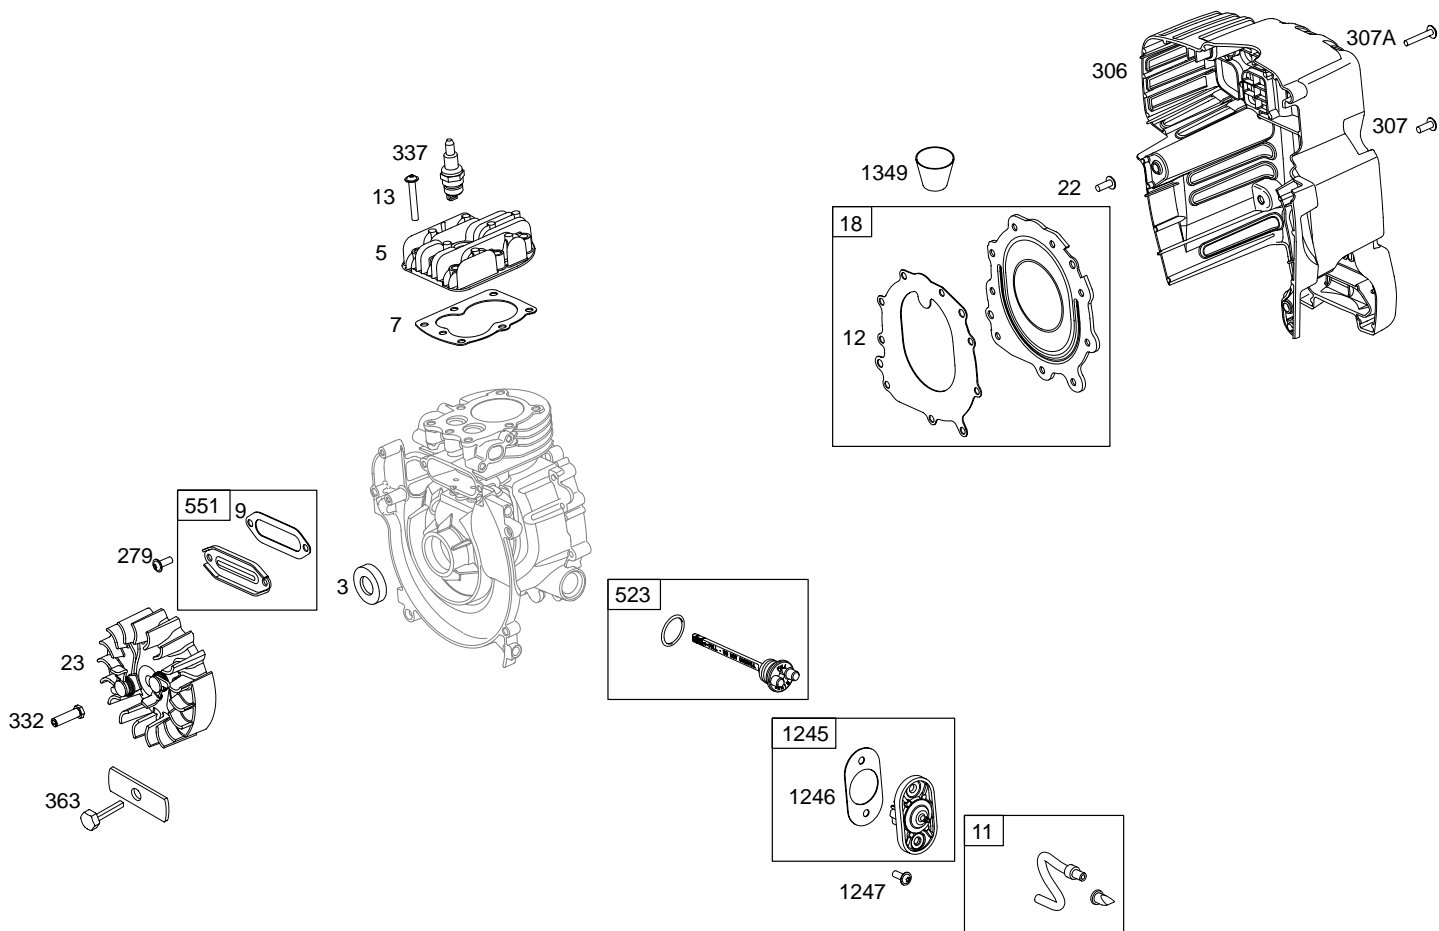

1330 REPAIR MANUAL

1058 OPERATOR'S MANUAL

1036 EMISSIONS LABEL

1019 LABEL KIT

CYLINDER AND INTERNAL COMPONENTS ARE NOT SERVICEABLE.
USE REPLACEMENT ENGINE.