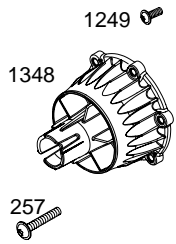

1330 REPAIR MANUAL

1058 OPERATOR'S MANUAL

1036 EMISSIONS LABEL

1019 LABEL KIT

CYLINDER AND INTERNAL COMPONENTS ARE NOT SERVICEABLE.
USE REPLACEMENT ENGINE.

REF. NO.	PART NO.	DESCRIPTION	REF. NO.	PART NO.	DESCRIPTION	REF. NO.	PART NO.	DESCRIPTION
3	★696879	Seal–Oil (Magneto Side)	332	696928	Nut (Flywheel)	883	★697035	Gasket–Exhaust
5	696848	Head–Cylinder			———— Note ————	957	696921	Cap–Fuel Tank
7	★696865	Gasket–Cylinder Head			699870 Nut	957A	790882	Cap–Fuel Tank
9	★696931	Gasket–Breather			(Flywheel)			Used on Type No(s).
11	696871	Tube–Breather			Used on Type No(s).			0128, 0129, 0130,
12	★696866	Gasket–Crankcase			0015, 0112, 0119,	972	696919	Tank–Fuel
13	696891	Screw (Cylinder Head)	333	696877	Armature–Magneto (Blue)	994	697038	Arrestor–Spark
18	696950	Cover–Crankcase				1019	697060	Kit–Label
22	696889	Screw (Crankcase Cover/Sump)	333A	699875	Armature–Magneto (Pink)	1036	790883	Label–Emissions (Used After Code Date 04063000).
23	696885	Flywheel	334	696892	Screw (Magneto Armature)			———— Note ————
51	★696868	Gasket–Intake	337	696876	Plug–Spark			697034 Label–Emissions
51A	★696867	Gasket–Intake			———— Note ————			(Used Before Code Date 04070100).
60	699944	Grip–Starter Rope (Includes Starter Rope)			790885 Plug–Spark	1058	275064	Operator’s Manual
66	699871	Clutch–Starter			Used on Type No(s).	1218	★699942	Seal–O Ring (Carburetor)
122	696870	Spacer–Carburetor	358	697010	Gasket Set–Engine			
125	696949	Carburetor	363	19538	Puller–Flywheel	1238	696893	Screw (Carburetor Spacer)
257	696895	Screw (Starter Clutch)	365	696894	Screw (Carburetor)	1245	696967	Cover–Cam Gear
279	696889	Screw (Valve Cover)	507	696872	Insulator	1246	★696929	Gasket–Cam Gear Cover
300	696874	Muffler	523	696930	Dipstick	1247	696889	Screw (Cam Gear Cover)
306	696936	Shield–Cylinder	535	696923	Filter–Air Cleaner Foam	1248	698050	Blower Housing/Rewind
307	696889	Screw (Cylinder Shield)	536	790567	Cleaner–Air			———— Note ————
307A	696895	Screw (Cylinder Shield)	551	696849	Cover–Valve			699877 Blower Housing/Rewind
			578	699873	Wire Assembly			Used on Type No(s).
			578A	699874	Wire Assembly			0015, 0112, 0119,
			621	698243	Switch–Stop			0120, 0126, 0129,
			654	690800	Nut (Carburetor)			0130.
			676	697039	Deflector–Muffler			699872 Blower Housing/Rewind
			677	697040	Screw (Muffler Deflector)			Used on Type No(s).
			725	696922	Gasket–Fuel Tank			0118, 0125, 0128,
								0131.
						1249	696889	Screw (Blower Housing/Rewind)
						1330	275072	Repair Manual
						1348	699888	Cover–Clutch
						1349	699969	Cup–Oil Fill
						1357	699876	Sleeve–Fuel Line