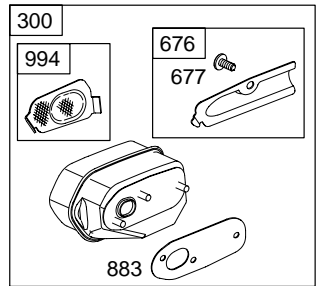

1330 REPAIR MANUAL

1058 OPERATOR'S MANUAL

1036 EMISSIONS LABEL

1019 LABEL KIT

CYLINDER AND INTERNAL COMPONENTS ARE NOT SERVICEABLE.
USE REPLACEMENT ENGINE.

REF. NO.	PART NO.	DESCRIPTION	REF. NO.	PART NO.	DESCRIPTION	REF. NO.	PART NO.	DESCRIPTION
3	★696879	Seal–Oil (Magneto Side)	332	696928	Nut (Flywheel)	883	★697035	Gasket–Exhaust
5	696848	Head–Cylinder			———— Note ————	957	696921	Cap–Fuel Tank
7	★696865	Gasket–Cylinder Head			699870 Nut	957A	790882	Cap–Fuel Tank
9	★696931	Gasket–Breather			(Flywheel)			Used on Type No(s).
11	696871	Tube–Breather			Used on Type No(s).			0128, 0129, 0130,
12	★696866	Gasket–Crankcase			0015, 0112, 0119,	972	696919	Tank–Fuel
13	696891	Screw (Cylinder Head)	333	696877	Armature–Magneto (Blue)	994	697038	Arrestor–Spark
18	696950	Cover–Crankcase				1019	697060	Kit–Label
22	696889	Screw (Crankcase Cover/Sump)	333A	699875	Armature–Magneto (Pink)	1036	790883	Label–Emissions (Used After Code Date 04063000).
23	696885	Flywheel	334	696892	Screw (Magneto Armature)			———— Note ————
51	★696868	Gasket–Intake	337	696876	Plug–Spark			697034 Label–Emissions
51A	★696867	Gasket–Intake			———— Note ————			(Used Before Code Date 04070100).
60	699944	Grip–Starter Rope (Includes Starter Rope)			790885 Plug–Spark	1058	275064	Operator’s Manual
66	699871	Clutch–Starter			Used on Type No(s).	1218	★699942	Seal–O Ring (Carburetor)
122	696870	Spacer–Carburetor	358	697010	Gasket Set–Engine			
125	696949	Carburetor	363	19538	Puller–Flywheel	1238	696893	Screw (Carburetor Spacer)
257	696895	Screw (Starter Clutch)	365	696894	Screw (Carburetor)	1245	696967	Cover–Cam Gear
279	696889	Screw (Valve Cover)	507	696872	Insulator	1246	★696929	Gasket–Cam Gear Cover
300	696874	Muffler	523	696930	Dipstick	1247	696889	Screw (Cam Gear Cover)
306	696936	Shield–Cylinder	535	696923	Filter–Air Cleaner Foam	1248	698050	Blower Housing/Rewind
307	696889	Screw (Cylinder Shield)	536	790567	Cleaner–Air			———— Note ————
307A	696895	Screw (Cylinder Shield)	551	696849	Cover–Valve			699877 Blower Housing/Rewind
			578	699873	Wire Assembly			Used on Type No(s).
			578A	699874	Wire Assembly			0015, 0112, 0119,
			621	698243	Switch–Stop			0120, 0126, 0129,
			654	690800	Nut (Carburetor)			0130.
			676	697039	Deflector–Muffler			699872 Blower Housing/Rewind
			677	697040	Screw (Muffler Deflector)			Used on Type No(s).
			725	696922	Gasket–Fuel Tank			0118, 0125, 0128,
								0131.
						1249	696889	Screw (Blower Housing/Rewind)
						1330	275072	Repair Manual
						1348	699888	Cover–Clutch
						1349	699969	Cup–Oil Fill
						1357	699876	Sleeve–Fuel Line