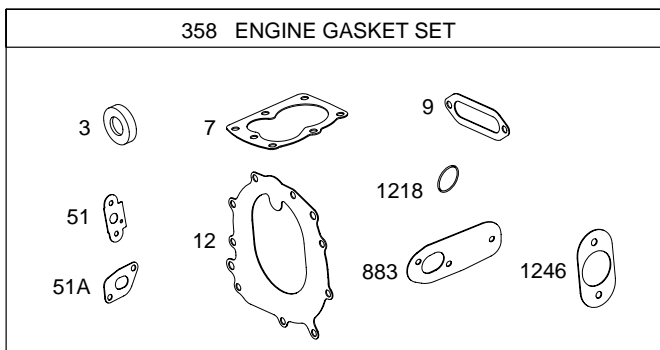

1330 REPAIR MANUAL

1058 OPERATOR'S MANUAL

1036 EMISSIONS LABEL

1019 LABEL KIT

CYLINDER AND INTERNAL COMPONENTS ARE NOT SERVICEABLE.
USE REPLACEMENT ENGINE.