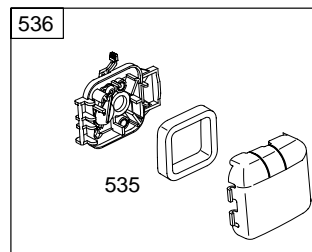

1330 REPAIR MANUAL

1058 OPERATOR'S MANUAL

1036 EMISSIONS LABEL

1019 LABEL KIT

CYLINDER AND INTERNAL COMPONENTS ARE NOT SERVICEABLE.
USE REPLACEMENT ENGINE.

REF. NO.	PART NO.	DESCRIPTION	REF. NO.	PART NO.	DESCRIPTION	REF. NO.	PART NO.	DESCRIPTION
3	★696879	Seal–Oil (Magneto Side)	332	696928	Nut (Flywheel)	883	★697035	Gasket–Exhaust
5	696848	Head–Cylinder			———— Note ————	957	696921	Cap–Fuel Tank
7	★696865	Gasket–Cylinder Head			699870 Nut	957A	790882	Cap–Fuel Tank
9	★696931	Gasket–Breather			(Flywheel)			Used on Type No(s).
11	696871	Tube–Breather			Used on Type No(s).			0128, 0129, 0130,
12	★696866	Gasket–Crankcase			0015, 0112, 0119,	972	696919	Tank–Fuel
13	696891	Screw (Cylinder Head)	333	696877	Armature–Magneto (Blue)	994	697038	Arrestor–Spark
18	696950	Cover–Crankcase				1019	697060	Kit–Label
22	696889	Screw (Crankcase Cover/Sump)	333A	699875	Armature–Magneto (Pink)	1036	790883	Label–Emissions (Used After Code Date 04063000).
23	696885	Flywheel	334	696892	Screw (Magneto Armature)			———— Note ————
51	★696868	Gasket–Intake	337	696876	Plug–Spark			697034 Label–Emissions
51A	★696867	Gasket–Intake			———— Note ————			(Used Before Code Date 04070100).
60	699944	Grip–Starter Rope (Includes Starter Rope)			790885 Plug–Spark	1058	275064	Operator’s Manual
66	699871	Clutch–Starter			Used on Type No(s).	1218	★699942	Seal–O Ring (Carburetor)
122	696870	Spacer–Carburetor	358	697010	Gasket Set–Engine			
125	696949	Carburetor	363	19538	Puller–Flywheel	1238	696893	Screw (Carburetor Spacer)
257	696895	Screw (Starter Clutch)	365	696894	Screw (Carburetor)	1245	696967	Cover–Cam Gear
279	696889	Screw (Valve Cover)	507	696872	Insulator	1246	★696929	Gasket–Cam Gear Cover
300	696874	Muffler	523	696930	Dipstick	1247	696889	Screw (Cam Gear Cover)
306	696936	Shield–Cylinder	535	696923	Filter–Air Cleaner Foam	1248	698050	Blower Housing/Rewind
307	696889	Screw (Cylinder Shield)	536	790567	Cleaner–Air			———— Note ————
307A	696895	Screw (Cylinder Shield)	551	696849	Cover–Valve			699877 Blower Housing/Rewind
			578	699873	Wire Assembly			Used on Type No(s).
			578A	699874	Wire Assembly			0015, 0112, 0119,
			621	698243	Switch–Stop			0120, 0126, 0129,
			654	690800	Nut (Carburetor)			0130.
			676	697039	Deflector–Muffler			699872 Blower Housing/Rewind
			677	697040	Screw (Muffler Deflector)			Used on Type No(s).
			725	696922	Gasket–Fuel Tank			0118, 0125, 0128,
								0131.
						1249	696889	Screw (Blower Housing/Rewind)
						1330	275072	Repair Manual
						1348	699888	Cover–Clutch
						1349	699969	Cup–Oil Fill
						1357	699876	Sleeve–Fuel Line