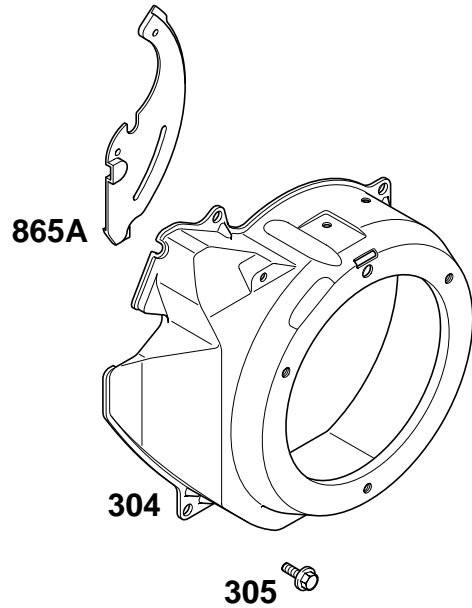

1036 EMISSIONS LABEL

1036A