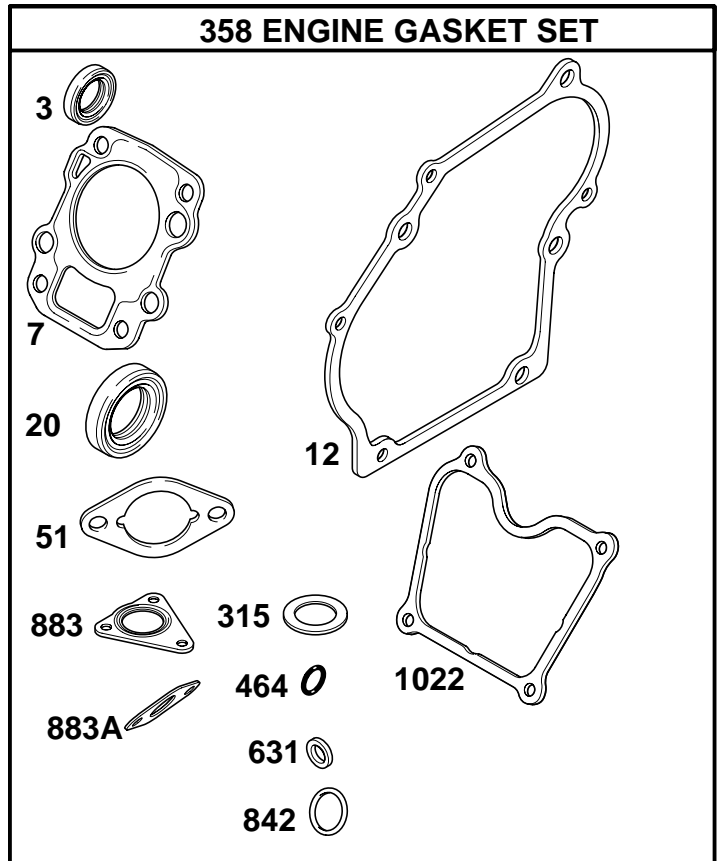

Illustrated Parts List

Model Series

050000

TYPE NUMBERS
0005 THROUGH 0117.

TABLE OF CONTENTS

Air Cleaner	6
Blower Housing	7
Camshaft	4
Carburetor	6
Controls	7
Control Panel	7
Crankcase Cover	4
Crankshaft	4
Cylinder	2
Exhaust System	10
Flywheel	5
Fuel Supply	8
Gasket Set – Engine	2
Gasket Set – Valve	3
Governor Spring	7
Cylinder Head	3
Ignition	5
Lubrication	11
Piston, Rings, Connecting Rod	2
Rewind Starter	9
Valves	3

1019 LABEL KIT

1058 OPERATOR'S MANUAL

494

Illustrations cover a range of engines. Parts shown without corresponding text may not be used on your specific engine.
 5359-3 Assemblies include all parts shown in frames.