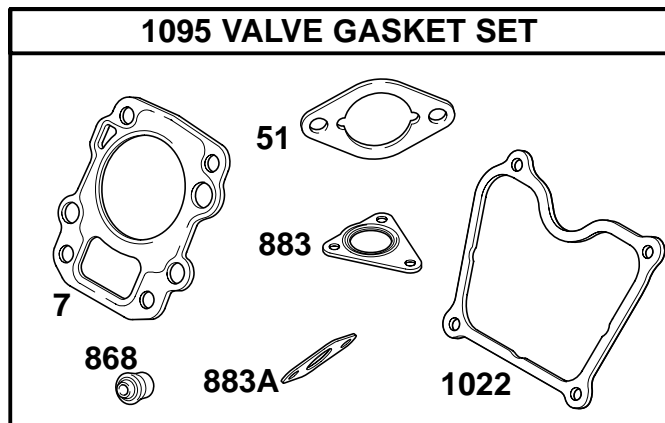

Illustrated Parts List

Model Series

050000

TYPE NUMBERS
0005 THROUGH 0117.

TABLE OF CONTENTS

Air Cleaner	6
Blower Housing	7
Camshaft	4
Carburetor	6
Controls	7
Control Panel	7
Crankcase Cover	4
Crankshaft	4
Cylinder	2
Exhaust System	10
Flywheel	5
Fuel Supply	8
Gasket Set – Engine	2
Gasket Set – Valve	3
Governor Spring	7
Cylinder Head	3
Ignition	5
Lubrication	11
Piston, Rings, Connecting Rod	2
Rewind Starter	9
Valves	3

1019 LABEL KIT

1058 OPERATOR'S MANUAL

494

Illustrations cover a range of engines. Parts shown without corresponding text may not be used on your specific engine.
 5359-3 Assemblies include all parts shown in frames.