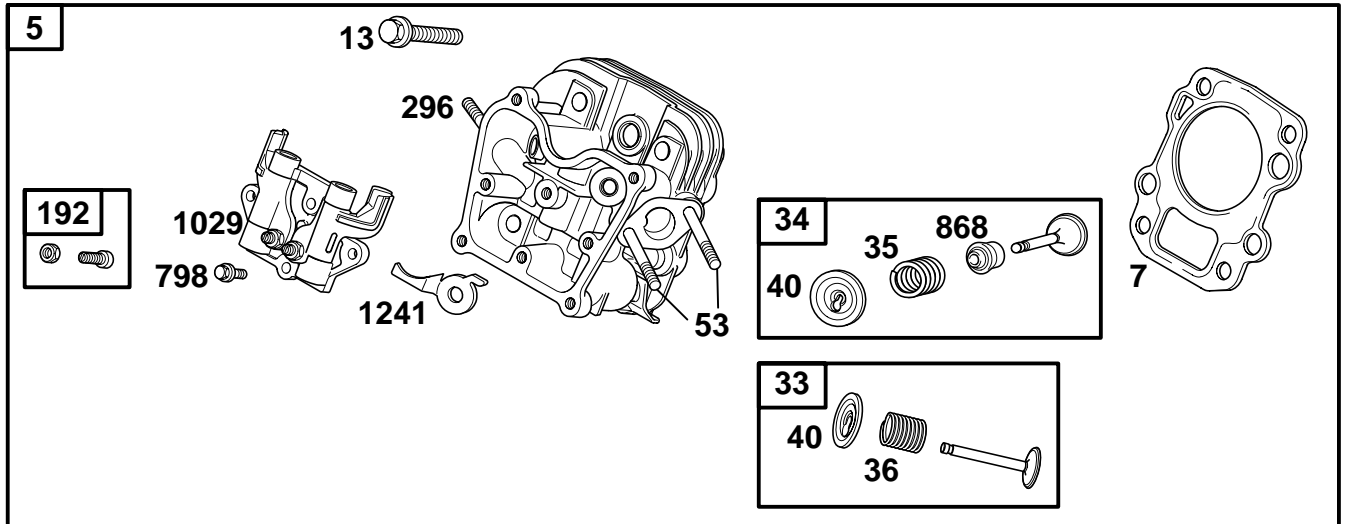

Illustrated Parts List

Model Series

050000

TYPE NUMBERS
0005 THROUGH 0117.

TABLE OF CONTENTS

Air Cleaner	6
Blower Housing	7
Camshaft	4
Carburetor	6
Controls	7
Control Panel	7
Crankcase Cover	4
Crankshaft	4
Cylinder	2
Exhaust System	10
Flywheel	5
Fuel Supply	8
Gasket Set – Engine	2
Gasket Set – Valve	3
Governor Spring	7
Cylinder Head	3
Ignition	5
Lubrication	11
Piston, Rings, Connecting Rod	2
Rewind Starter	9
Valves	3

1019 LABEL KIT

1058 OPERATOR'S MANUAL

494

Illustrations cover a range of engines. Parts shown without corresponding text may not be used on your specific engine.
 5359-3 Assemblies include all parts shown in frames.