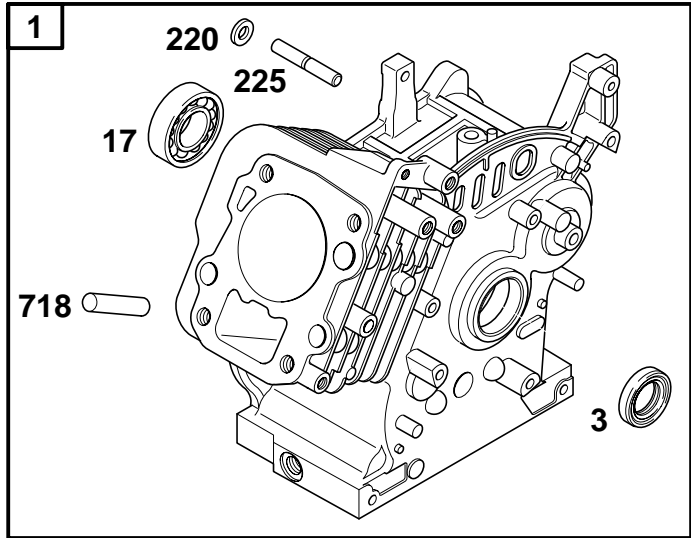

1019 LABEL KIT

1058 OPERATOR'S MANUAL

494