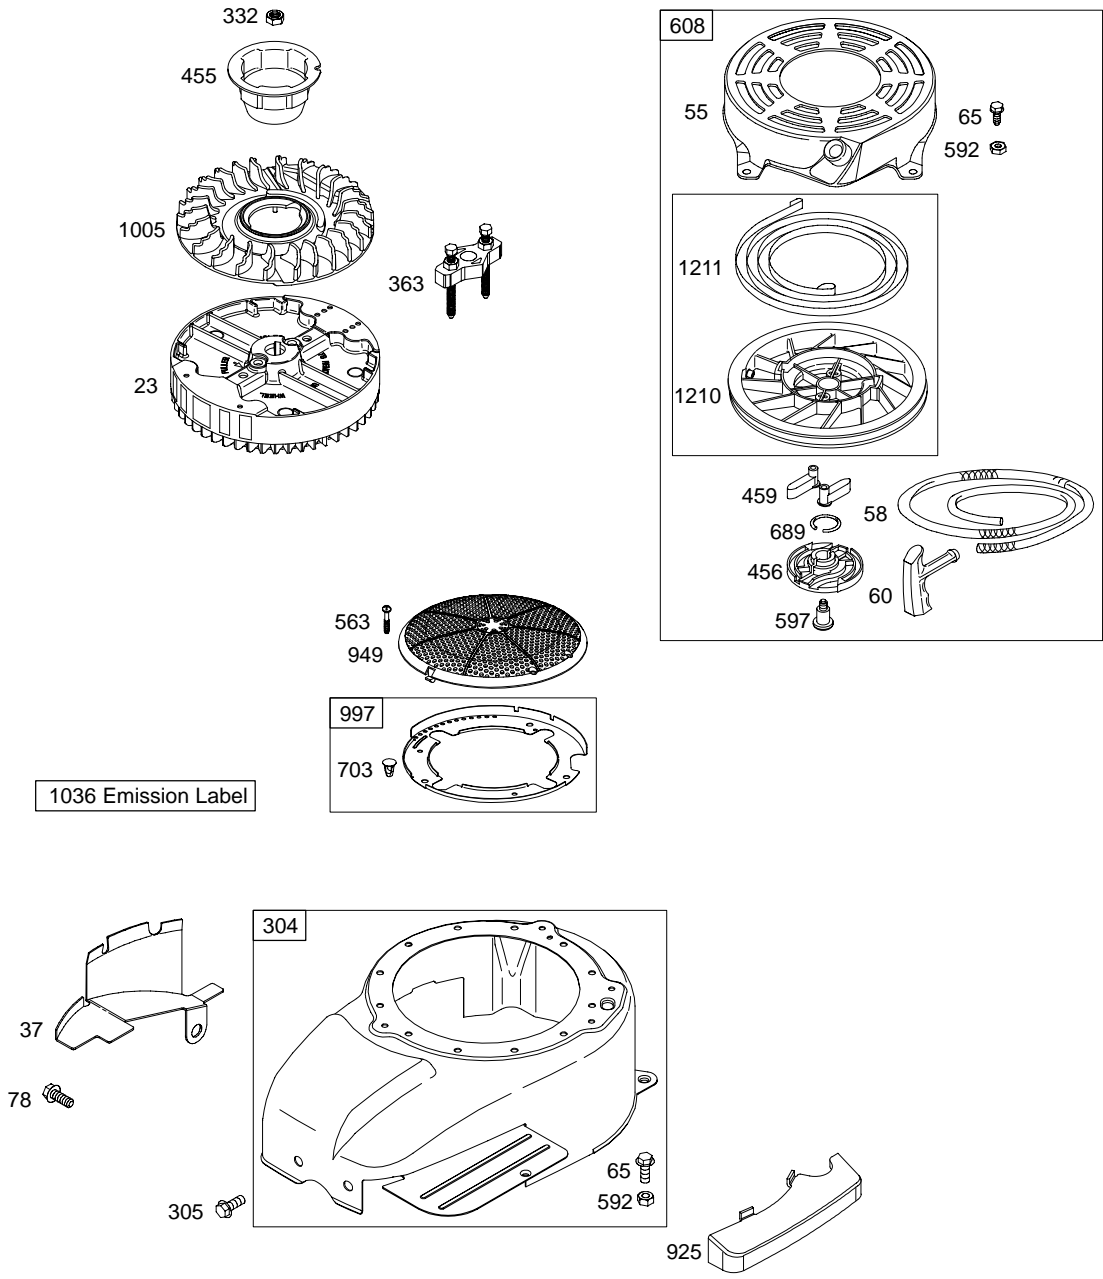

Illustrations cover a range of engines. Parts shown without corresponding text may not be used on your specific engine.
5051-7 Assemblies include all parts shown in frames. 06/30/2004

11C600

REF. NO.	PART NO.	DESCRIPTION	REF. NO.	PART NO.	DESCRIPTION	REF. NO.	PART NO.	DESCRIPTION
1	692670	Cylinder Assembly	26	790360	Ring Set (Standard) (Used After Code Date 04040400).	97	499682	Shaft-Throttle (Metal)
2	399269	Kit-Bushing/Seal (Magneto Side)						Note
3	★299819	Seal-Oil (Magneto Side)						790121 Shaft-Throttle (Plastic)
4	493279	Sump-Engine				104	●691242	Pin-Float Hinge
5	695276	Head-Cylinder				117	498981	Jet-Main (Standard) (Used After Code Date 03110600).
7	★△695166	Gasket-Cylinder Head						Note
8	495786	Breather Assembly						498978 Jet-Main (Standard) (Used Before Code Date 03110700).
9	★272481	Gasket-Breather						
10	691125	Screw (Breather Assembly)						
11	499675	Tube-Breather						
12	★692232	Gasket-Crankcase						
13	691137	Screw (Cylinder Head)	27	691866	Lock-Piston Pin			
15	691680	Plug-Oil Drain (Square Socket)	28	499423	Pin-Piston	118	497466	Jet-Main (High Altitude) (Used After Code Date 03110600).
16	692676	Crankshaft	29	692671	Rod-Connecting			Note
20	★399781	Seal-Oil (PTO Side)	32	691664	Screw (Connecting Rod)			498975 Jet-Main (High Altitude) (Used Before Code Date 03110700).
22	691092	Screw (Crankcase Cover/Sump)	32A	695759	Screw (Connecting Rod)			
23	696569	Flywheel	33	499642	Valve-Exhaust			
24	222698	Key-Flywheel	34	499641	Valve-Intake			
25	790359	Piston Assembly (Standard) (Used After Code Date 04040400).	35	691304	Spring-Valve (Intake)	121	692703	Kit-Carburetor Overhaul
		Note	36	691304	Spring-Valve (Exhaust)	122★◆△692799		Spacer-Carburetor
		499429 Piston Assembly (Used Before Code Date 04040500). (Standard)	37	694086	Guard-Flywheel	125	694202	Carburetor
		499430 Piston Assembly (.010" Oversize)	40	692194	Retainer-Valve	127	●694468	Plug-Welch
		499431 Piston Assembly (.020" Oversize)	43	691997	Slinger-Governor/Oil	130	691203	Valve-Throttle
		499432 Piston Assembly (.030" Oversize)	45	690977	Tappet-Valve			Note
			46	694039	Camshaft			696564 Valve-Throttle (Used With Plastic Throttle Shaft)
			51★◆△692799		Gasket-Intake			
			55	691421	Housing-Rewind Starter	133	398187	Float-Carburetor
			58	697316	Rope-Starter (Cut To Required-Length)	134	●398188	Kit-Needle/Seat
			60	281434	Grip-Starter Rope	137	●◆693981	Gasket-Float Bowl
			65	690837	Screw (Rewind Starter)	146	690979	Key-Timing
			78	691108	Screw (Flywheel Guard)	163A★◆692667		Gasket-Air Cleaner
			95	691636	Screw (Throttle Valve)	187	691050	Line-Fuel (Cut To Required-Length)
						188	691147	Screw (Control Bracket)

★ Included in Engine Gasket Set-Ref. No.358.

● Included in Carburetor Overhaul Kit-Ref. No. 121.

◆ Included in Carburetor Gasket Set-Ref. No. 977.

△ Included in Valve Gasket Set-Ref. No 1095.

Illustrations cover a range of engines. Parts shown without corresponding text may not be used on your specific engine.

5051-8

Assemblies include all parts shown in frames.

06/30/2004