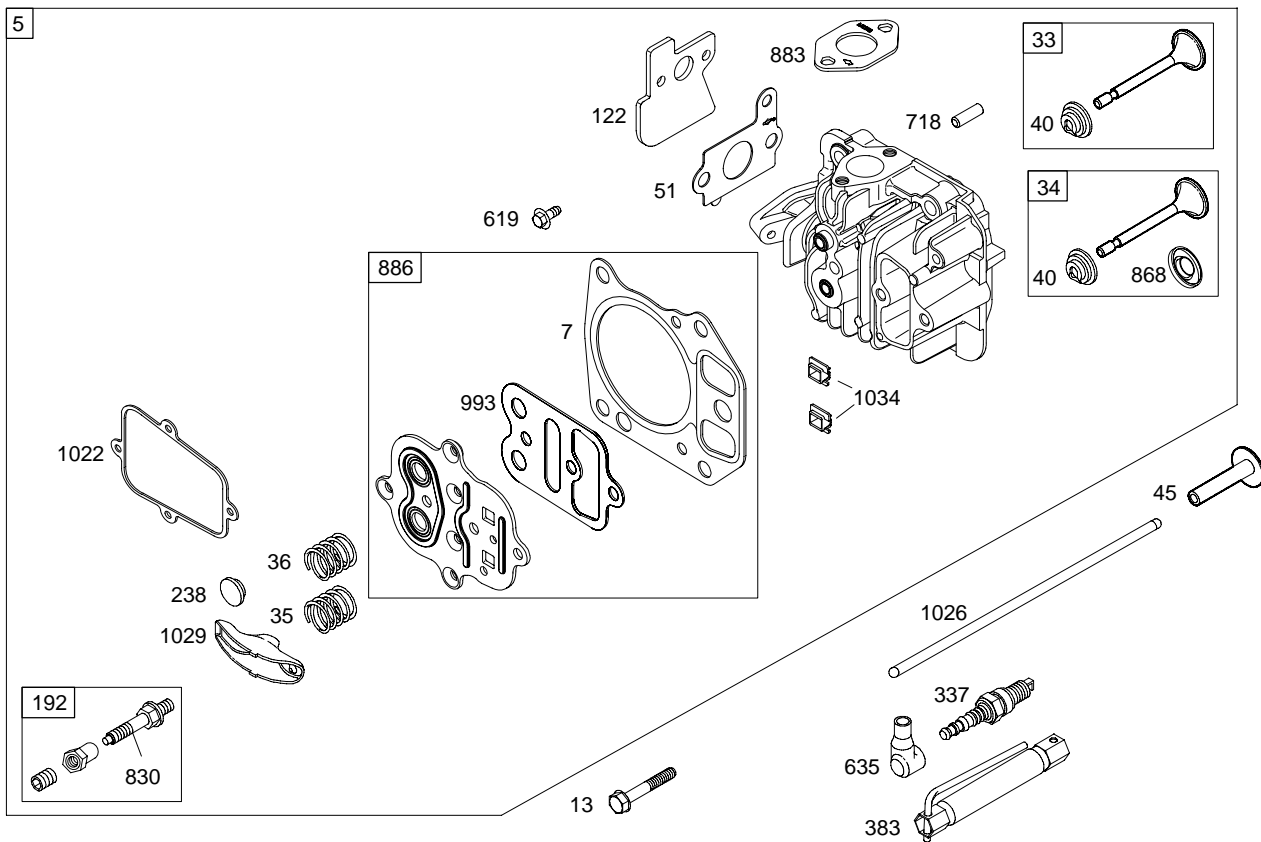

11C600

Illustrated Parts List

Model Series

11C600

TYPE NUMBERS
0100 through 0110.

TABLE OF CONTENTS

Air Cleaner	6
Blower Housing/Shrouds	7
Camshaft	2
Carburetor	4
Controls	5
Crankshaft	2
Cylinder	2
Cylinder Head	3
Engine Sump	2
Exhaust System	6
Flywheel	7
Flywheel Brake	5
Fuel Supply	4
Governor Spring	5
Ignition	5
Lubrication	2
Piston Group	2
Rewind Starter	7

11C600

Illustrations cover a range of engines. Parts shown without corresponding text may not be used on your specific engine.
 5051-2 Assemblies include all parts shown in frames.

06/30/2004

914 

Illustrations cover a range of engines. Parts shown without corresponding text may not be used on your specific engine.
5051-3 Assemblies include all parts shown in frames.