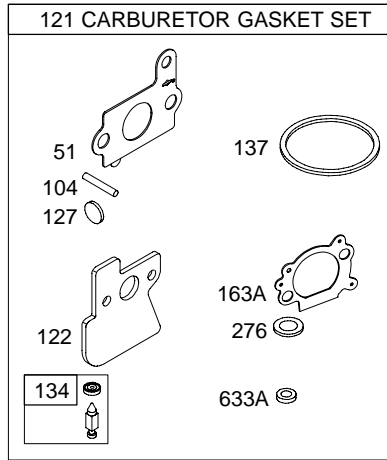

11C600

Illustrated Parts List

Model Series

11C600

TYPE NUMBERS
0100 through 0110.

TABLE OF CONTENTS

Air Cleaner	6
Blower Housing/Shrouds	7
Camshaft	2
Carburetor	4
Controls	5
Crankshaft	2
Cylinder	2
Cylinder Head	3
Engine Sump	2
Exhaust System	6
Flywheel	7
Flywheel Brake	5
Fuel Supply	4
Governor Spring	5
Ignition	5
Lubrication	2
Piston Group	2
Rewind Starter	7

11C600

Illustrations cover a range of engines. Parts shown without corresponding text may not be used on your specific engine.
 5051-2 Assemblies include all parts shown in frames.

06/30/2004

914 

Illustrations cover a range of engines. Parts shown without corresponding text may not be used on your specific engine.
5051-3 Assemblies include all parts shown in frames.

06/30/2004

Illustrations cover a range of engines. Parts shown without corresponding text may not be used on your specific engine.

Illustrations cover a range of engines. Parts shown without corresponding text may not be used on your specific engine.
5051-5 Assemblies include all parts shown in frames. 06/30/2004