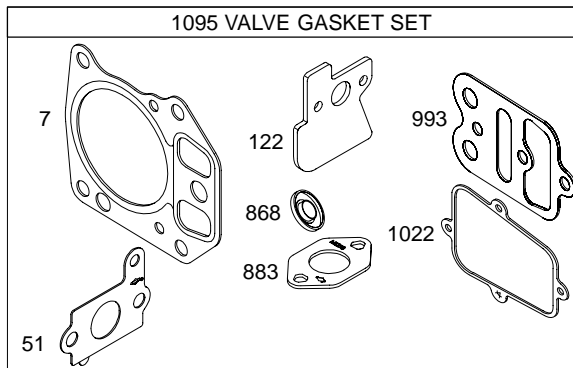

11C600

Illustrated Parts List

Model Series

11C600

TYPE NUMBERS
0100 through 0110.

TABLE OF CONTENTS

Air Cleaner	6
Blower Housing/Shrouds	7
Camshaft	2
Carburetor	4
Controls	5
Crankshaft	2
Cylinder	2
Cylinder Head	3
Engine Sump	2
Exhaust System	6
Flywheel	7
Flywheel Brake	5
Fuel Supply	4
Governor Spring	5
Ignition	5
Lubrication	2
Piston Group	2
Rewind Starter	7

11C600

Illustrations cover a range of engines. Parts shown without corresponding text may not be used on your specific engine.
 5051-2 Assemblies include all parts shown in frames.

06/30/2004

914 

Illustrations cover a range of engines. Parts shown without corresponding text may not be used on your specific engine.
5051-3 Assemblies include all parts shown in frames.

06/30/2004

Illustrations cover a range of engines. Parts shown without corresponding text may not be used on your specific engine.

Illustrations cover a range of engines. Parts shown without corresponding text may not be used on your specific engine.
5051-5 Assemblies include all parts shown in frames. 06/30/2004