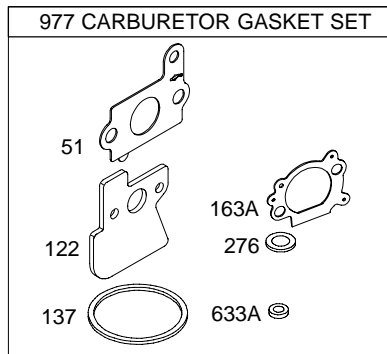

11C600

Illustrated Parts List

Model Series

11C600

TYPE NUMBERS
0100 through 0110.

TABLE OF CONTENTS

Air Cleaner	6
Blower Housing/Shrouds	7
Camshaft	2
Carburetor	4
Controls	5
Crankshaft	2
Cylinder	2
Cylinder Head	3
Engine Sump	2
Exhaust System	6
Flywheel	7
Flywheel Brake	5
Fuel Supply	4
Governor Spring	5
Ignition	5
Lubrication	2
Piston Group	2
Rewind Starter	7

11C600

Illustrations cover a range of engines. Parts shown without corresponding text may not be used on your specific engine.
 5051-2 Assemblies include all parts shown in frames.

06/30/2004

914 

Illustrations cover a range of engines. Parts shown without corresponding text may not be used on your specific engine.
5051-3 Assemblies include all parts shown in frames.

06/30/2004

Illustrations cover a range of engines. Parts shown without corresponding text may not be used on your specific engine.

Illustrations cover a range of engines. Parts shown without corresponding text may not be used on your specific engine.
5051-5 Assemblies include all parts shown in frames. 06/30/2004