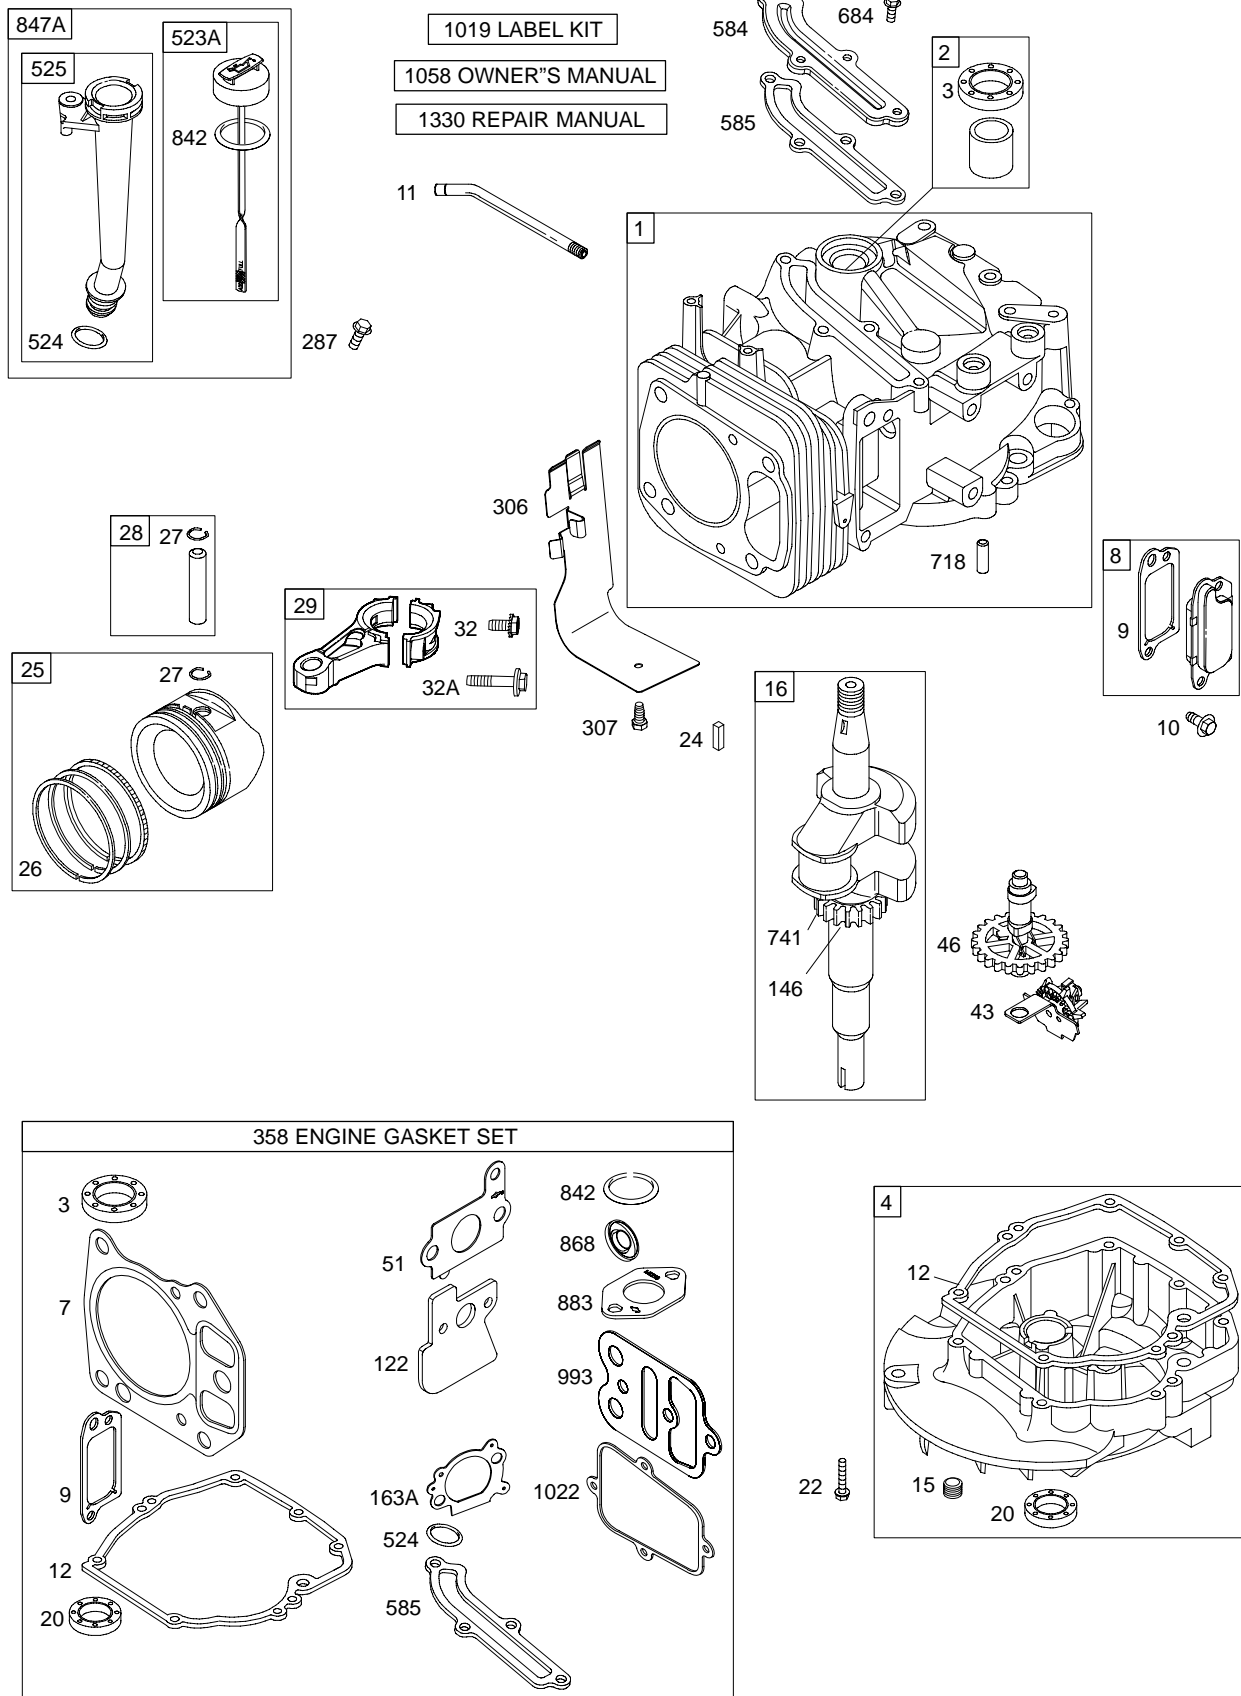

11C600

Illustrations cover a range of engines. Parts shown without corresponding text may not be used on your specific engine.
5051-2 Assemblies include all parts shown in frames.

06/30/2004