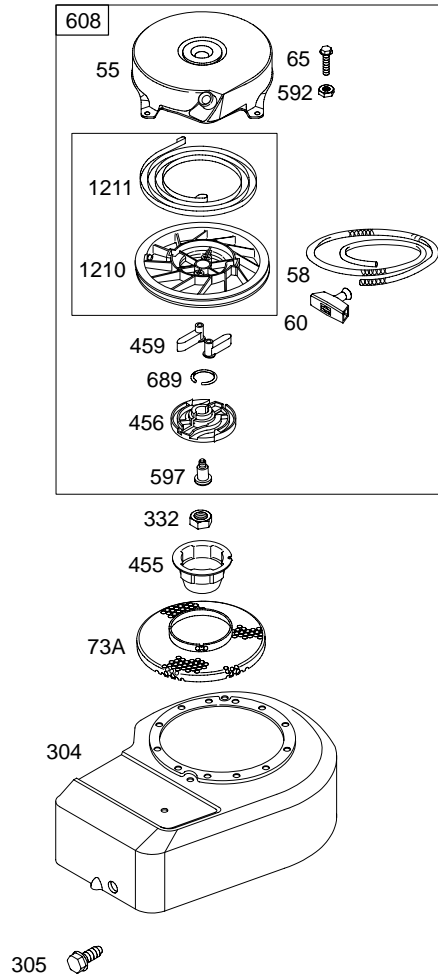

# 10J900

REF. NO.	PART NO.	DESCRIPTION	REF. NO.	PART NO.	DESCRIPTION	REF. NO.	PART NO.	DESCRIPTION
1	699653	Cylinder Assembly	26	699658	Ring Set (Standard)	78	692198	Screw (Flywheel Guard)
2	399269	Kit-Bushing/Seal (Magneto Side)	27	691588	Lock-Piston Pin	90	699660	Carburetor
3	★299819	Seal-Oil (Magneto Side)	28	699659	Pin-Piston (Standard)	97	691931	Shaft-Throttle
4	698691	Sump-Engine	29	699654	Rod-Connecting	106	691901	Seat-Inlet
		<b>Note</b>	32	691664	Screw (Connecting Rod)	130	691190	Valve-Throttle
		699081 Sump-Engine Used on Type No(s). 0138.	33	296676	Valve-Exhaust	163	★271139	Gasket-Air Cleaner
5	690386	Head-Cylinder	34	296677	Valve-Intake	180	494406	Tank-Fuel (Metal)
7	★△698717	Gasket-Cylinder Head	35	690520	Spring-Valve (Intake)	188	692198	Screw (Control Bracket)
8	699640	Breather Assembly	36	690520	Spring-Valve (Exhaust)	190	691640	Screw (Fuel Tank)
9	★△695890	Gasket-Breather	37A	691209	Guard-Flywheel (Muffler Side)	190A	692198	Screw (Fuel Tank)
10	691666	Screw (Breather Assembly)	37B	690482	Guard-Flywheel (Carburetor Side)	200	691912	Blade-Governor
11	691245	Tube-Breather	40	692194	Retainer-Valve	201	690347	Link-Air Vane
12	★692218	Gasket-Crankcase (Standard)	43	698690	Slinger-Governor/Oil	209	691862	Spring-Governor (Dark Green)
13	691640	Screw (Cylinder Head)	45	691762	Tappet-Valve			<b>Note</b>
15	691680	Plug-Oil Drain (Flush)	46	691998	Camshaft			690251 Spring-Governor (Yellow)
16	692989	Crankshaft	50	699644	Manifold-Intake			Used on Type No(s). 0138.
20	★391483	Seal-Oil (PTO Side)	51	★699649	Gasket-Intake			692211 Spring-Governor (No Color) Used on Type No(s). 0130, 0137.
22	691662	Screw (Crankcase Cover/Sump)	54	691111	Screw (Intake Manifold)	211	691859	Spring-Governed Idle
22A	691108	Screw (Crankcase Cover/Sump)	55	692144	Housing-Rewind Starter	222A	691445	Bracket-Control
23	690843	Flywheel	58	697316	Rope-Starter (Cut To Required Length)			<b>Note</b>
		<b>Note</b>	60	691915	Grip-Starter Rope			691446 Bracket-Control Used on Type No(s). 0138.
		692009 Flywheel Used on Type No(s). 0138.	65	690837	Screw (Rewind Starter)			
24	222698	Key-Flywheel	73A	699850	Screen-Rotating			
25	699657	Piston Assembly (Standard)	74	691627	Screw (Rotating Screen)			
			75	691736	Washer (Flywheel)	236	691867	Link-Lockout