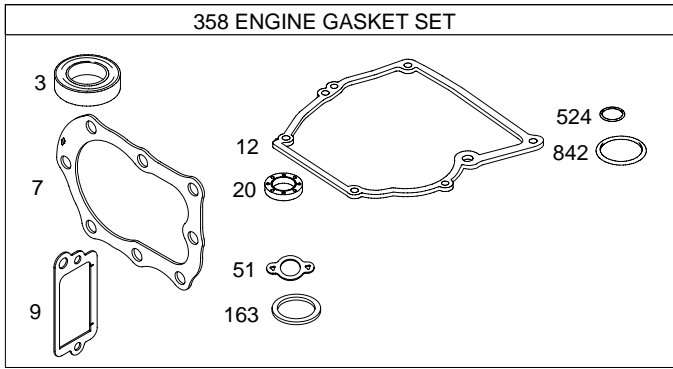

1019 LABEL KIT

1058 OWNER'S MANUAL

1330 REPAIR MANUAL