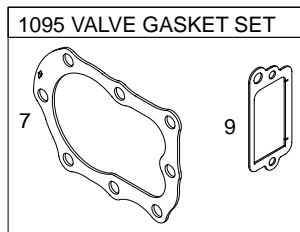

1019 LABEL KIT

1058 OWNER'S MANUAL

1330 REPAIR MANUAL