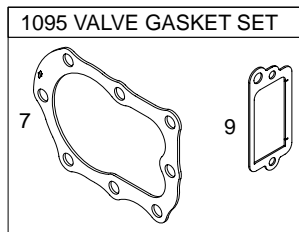

10L900

1019 LABEL KIT

1058 OWNER'S MANUAL

1330 REPAIR MANUAL

Illustrations cover a range of engines. Parts shown without corresponding text may not be used on your specific engine.