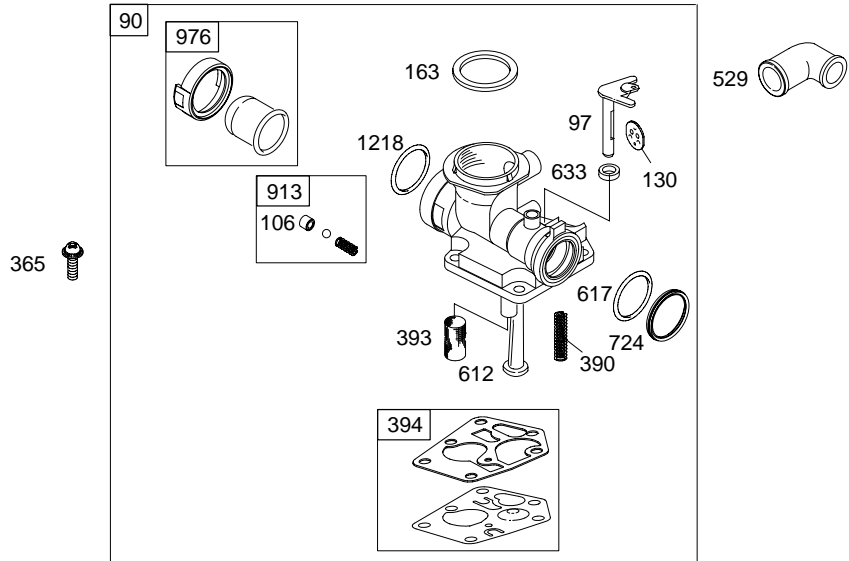

10L900

Illustrated Parts List

Model Series

10L900

TYPE NUMBER
0441.

TABLE OF CONTENTS

Air Cleaner	6
Blower Housing	7
Brake	9
Cams	3
Carburetor	4
Controls	5
Covers	7
Crankcase Cover/Sump	3
Crankshaft	3
Cylinder	2
Flywheel	7
Fuel Tank	4
Governor Spring	5
Head	2
Ignition	5
Kits/Gaskets - Sets	2
Muffler Group	6
Oil Group	2
Piston Group	3
Rewind/Blower Housing 1	8
Valves	3

10L900

1019 LABEL KIT

1058 OWNER'S MANUAL

1330 REPAIR MANUAL

Illustrations cover a range of engines. Parts shown without corresponding text may not be used on your specific engine.

Illustrations cover a range of engines. Parts shown without corresponding text may not be used on your specific engine.
 3279-3 Assemblies include all parts shown in frames. 10/21/2004