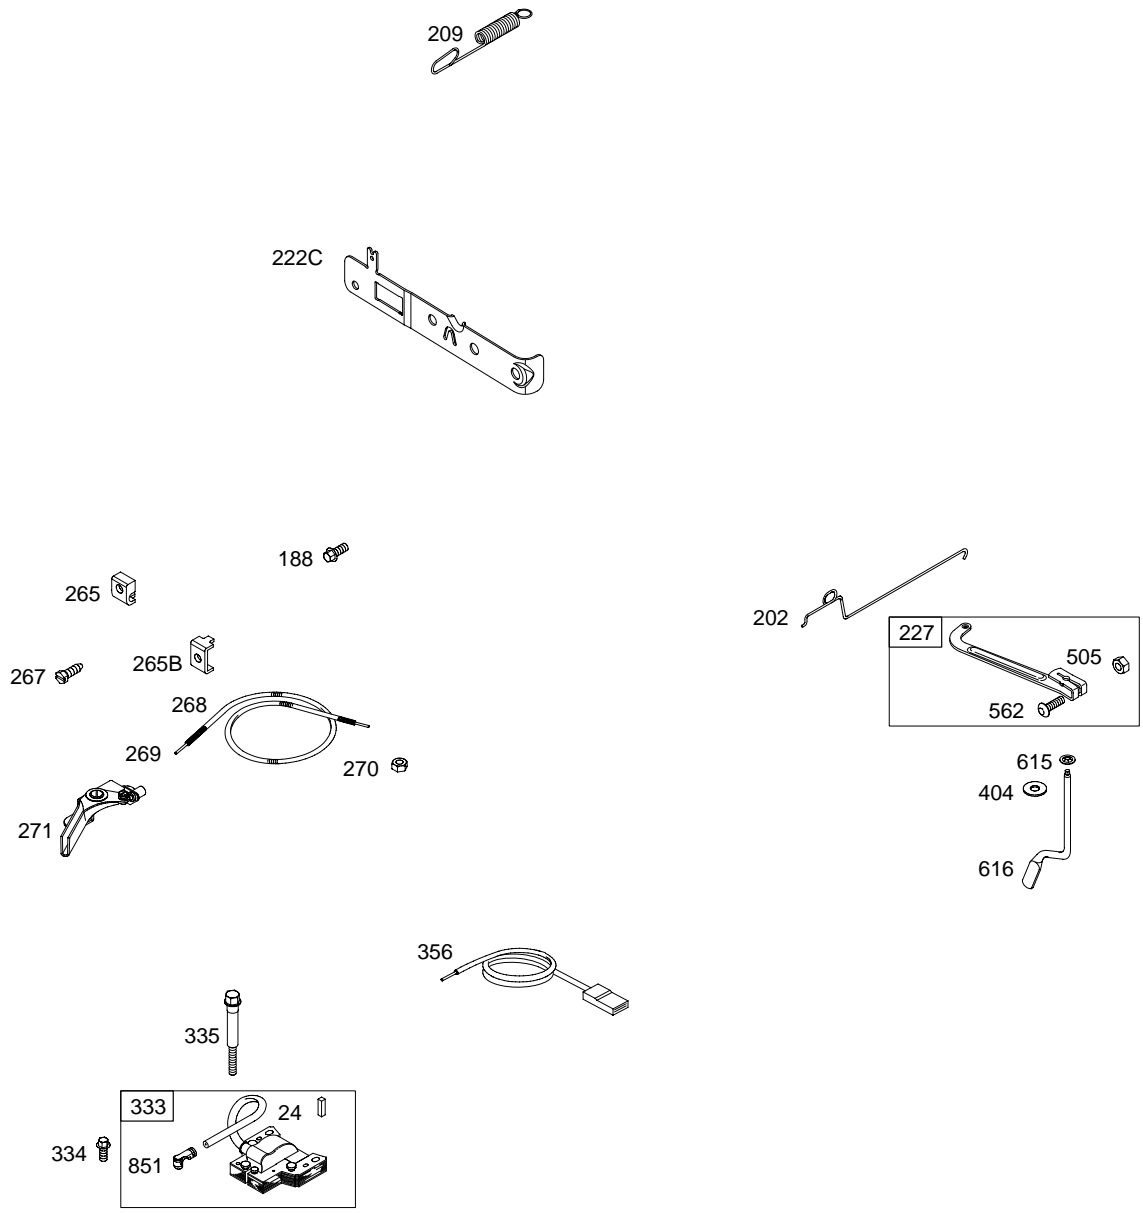

Illustrations cover a range of engines. Parts shown without corresponding text may not be used on your specific engine.
3279-5 Assemblies include all parts shown in frames. 10/21/2004