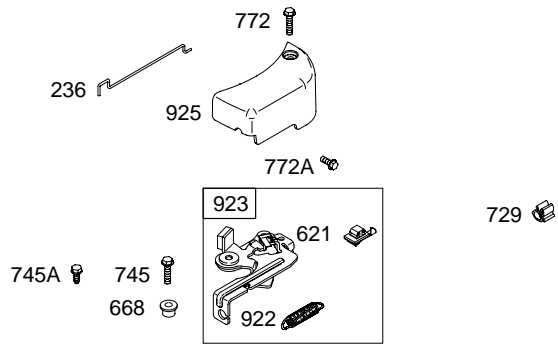

10L900

Illustrated Parts List

Model Series

10L900

TYPE NUMBER
0441.

TABLE OF CONTENTS

Air Cleaner	6
Blower Housing	7
Brake	9
Cams	3
Carburetor	4
Controls	5
Covers	7
Crankcase Cover/Sump	3
Crankshaft	3
Cylinder	2
Flywheel	7
Fuel Tank	4
Governor Spring	5
Head	2
Ignition	5
Kits/Gaskets - Sets	2
Muffler Group	6
Oil Group	2
Piston Group	3
Rewind/Blower Housing 1	8
Valves	3

10L900

1019 LABEL KIT

1058 OWNER'S MANUAL

1330 REPAIR MANUAL

Illustrations cover a range of engines. Parts shown without corresponding text may not be used on your specific engine.

Illustrations cover a range of engines. Parts shown without corresponding text may not be used on your specific engine.
 3279-3 Assemblies include all parts shown in frames. 10/21/2004

Illustrations cover a range of engines. Parts shown without corresponding text may not be used on your specific engine.
3279-5 Assemblies include all parts shown in frames. 10/21/2004

Illustrations cover a range of engines. Parts shown without corresponding text may not be used on your specific engine.