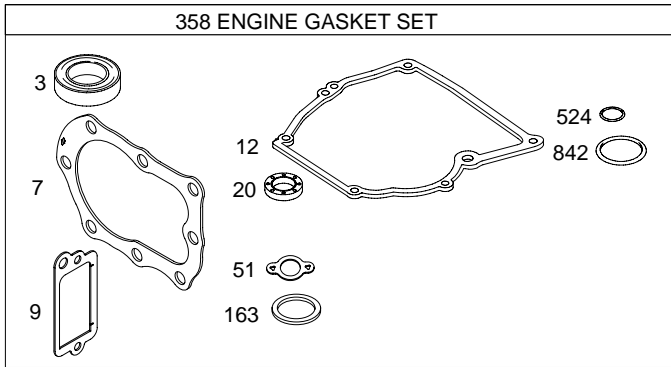

10L900

1019 LABEL KIT

1058 OWNER'S MANUAL

1330 REPAIR MANUAL

Illustrations cover a range of engines. Parts shown without corresponding text may not be used on your specific engine.