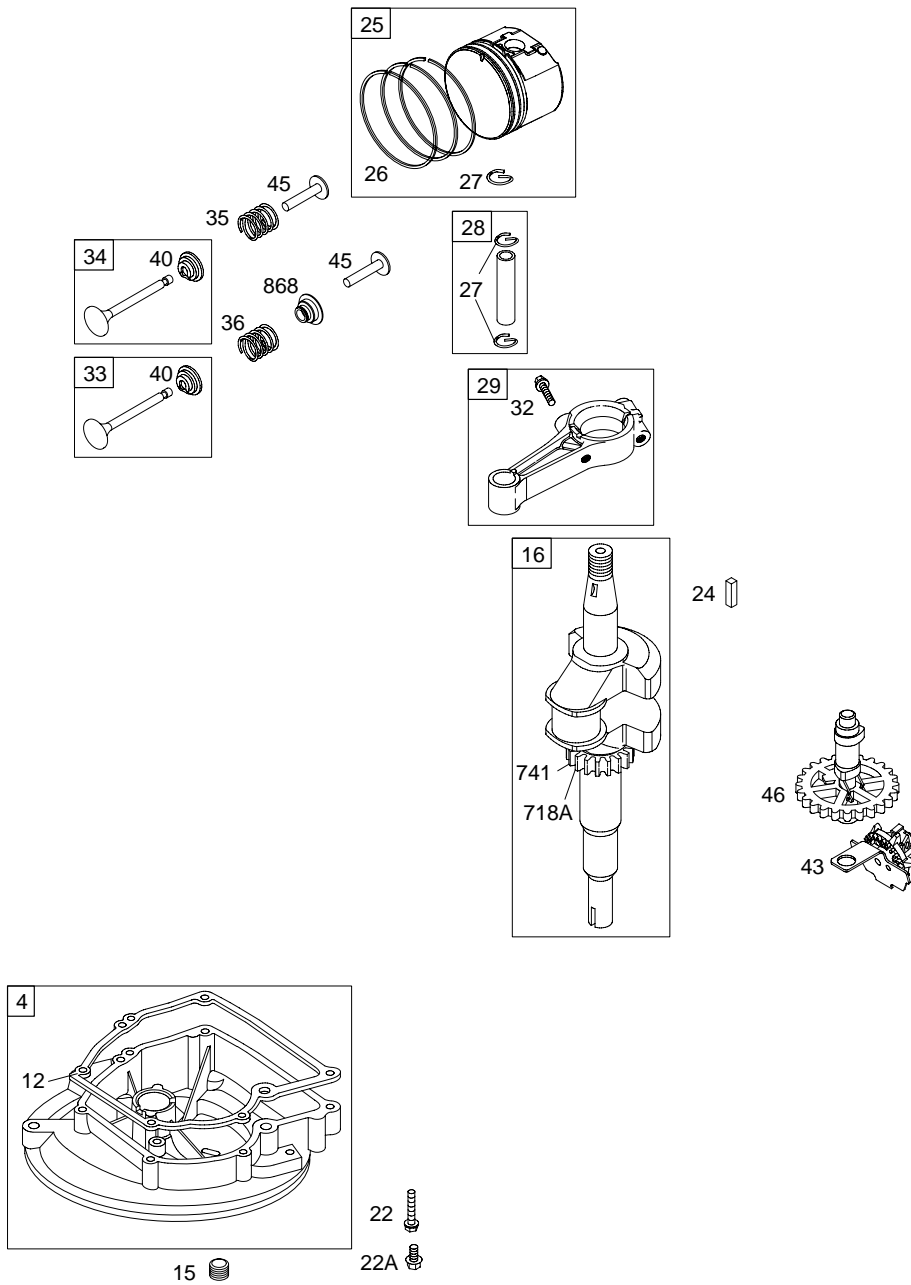

Illustrations cover a range of engines. Parts shown without corresponding text may not be used on your specific engine.
3279-3 Assemblies include all parts shown in frames. 10/21/2004