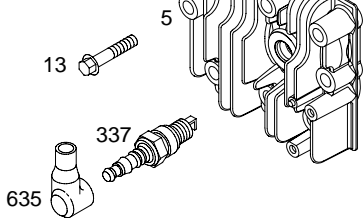

10L900

1019 LABEL KIT

1058 OWNER'S MANUAL

1330 REPAIR MANUAL

Illustrations cover a range of engines. Parts shown without corresponding text may not be used on your specific engine.