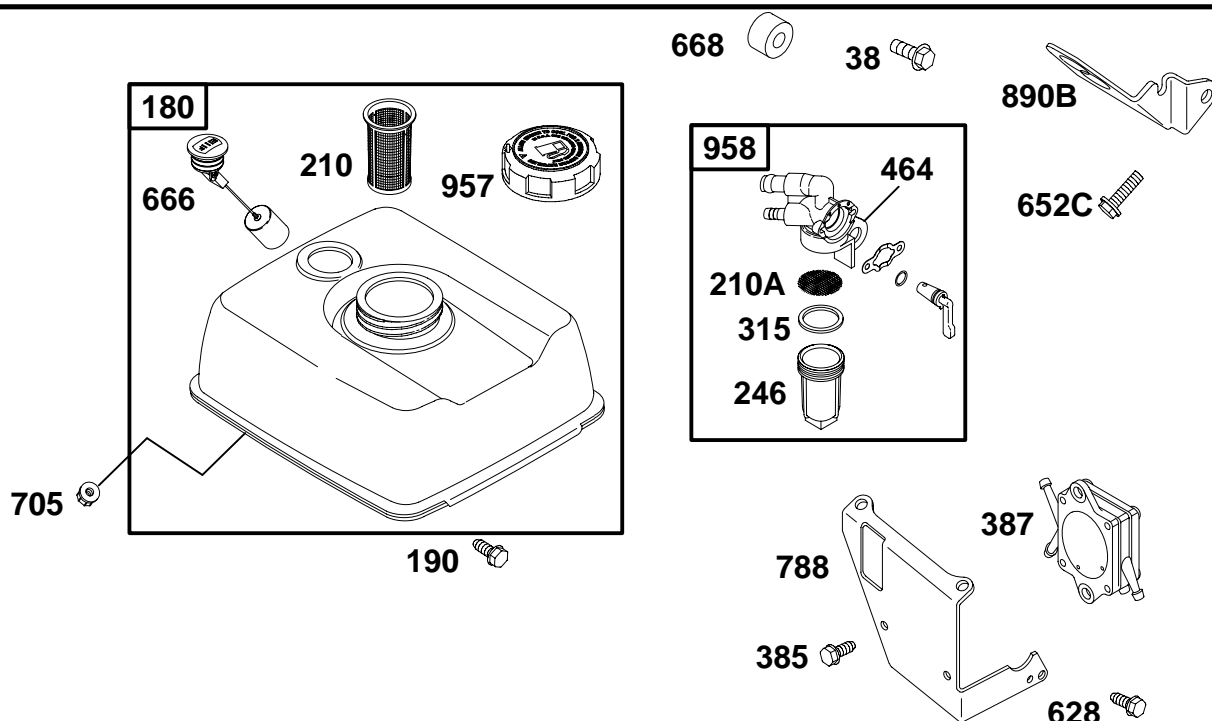

REF. NO.	PART NO.	DESCRIPTION	REF. NO.	PART NO.	DESCRIPTION	REF. NO.	PART NO.	DESCRIPTION
38	710160	Screw (Fuel Shut Off Valve)	387	715303	Pump–Fuel (Used After Code Date 95053100). Used on Type No(s). 0116, 0131.	628	710248	Screw (Fuel Pump Bracket)
180	715306	Tank–Fuel (Metal)			Note 715225 Pump–Fuel (Used Before Code Date 95060100). Used on Type No(s). 0116.	652C	710074	Screw (Support Bracket) (Used Before Code Date 94050100).
190	710023	Screw (Fuel Tank)	464	★710069	Seal–O Ring (Fuel Shut Off Valve)	666	710066	Gauge–Fuel
210	710065	Strainer–Fuel	601	710067	Clamp–Hose	668	710159	Spacer
210A	710071	Strainer–Fuel	601A	710075	Clamp–Hose	705	710068	Nut (Fuel Tank)
246	710070	Bowl–Filter	601B	93053	Clamp–Hose	788	710434	Bracket–Fuel Pump
315	★710072	Seal–O Ring (Filter Bowl)				890B	710073	Bracket–Support (Used Before Code Date 94050100).
385	710234	Screw (Fuel Pump)				957	710490	Cap–Fuel Tank
						958	715027	Valve–Fuel Shut Off (Plastic)
								Note 715224 Valve–Fuel Shut Off (Plastic) Used on Type No(s). 0116, 0131.

★ Included in Engine Gasket Set–Ref. No. 358.

● Included in Carburetor Overhaul Kit–Ref. Nol 121.

△ Included in Valve Gasket Set–Ref. No. 1095.

◆ Included in Carburetor Gasket Set–Ref. No. 977