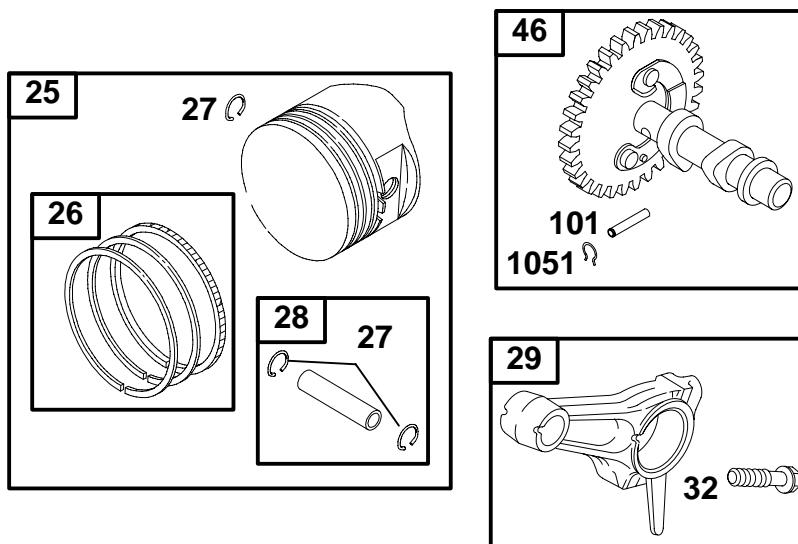

REF. NO.	PART NO.	DESCRIPTION	REF. NO.	PART NO.	DESCRIPTION	REF. NO.	PART NO.	DESCRIPTION
25	715020	Piston Assembly (Standard) Note _____ 715021 Piston Assembly (.010" Oversize) 715022 Piston Assembly (.020" Oversize)	27	710040	Lock-Piston Pin	896	710616	Pin-Shaft Note _____ 710340 Pin-Shaft Used on Type No(s). 0128
26	715016	Ring Set (Standard) Note _____ 715017 Ring Set (.010" Oversize) 715018 Ring Set (.020" Oversize)	28	715019	Pin-Piston	1051	710039	Ring-Retaining
			29	715011	Rod-Connecting Note _____ 715012 Rod-Connecting (.020" Undersize)			
			32	710041	Screw (Connecting Rod)			
			46	715250	Camshaft (Used After Code Date 94100200). Note _____ 715010 Camshaft (Used After Code Date 94040300 and Before Code Date 94100300). 715045 Camshaft (Used Before Code Date 94040400). 715045 Camshaft Used on Type No(s). 0046, 0072, 0106.			

★ Included in Engine Gasket Set-Ref. No. 358.

● Included in Carburetor Overhaul Kit-Ref. Nol 121.

△ Included in Valve Gasket Set-Ref. No. 1095.

◆ Included in Carburetor Gasket Set-Ref. No. 977