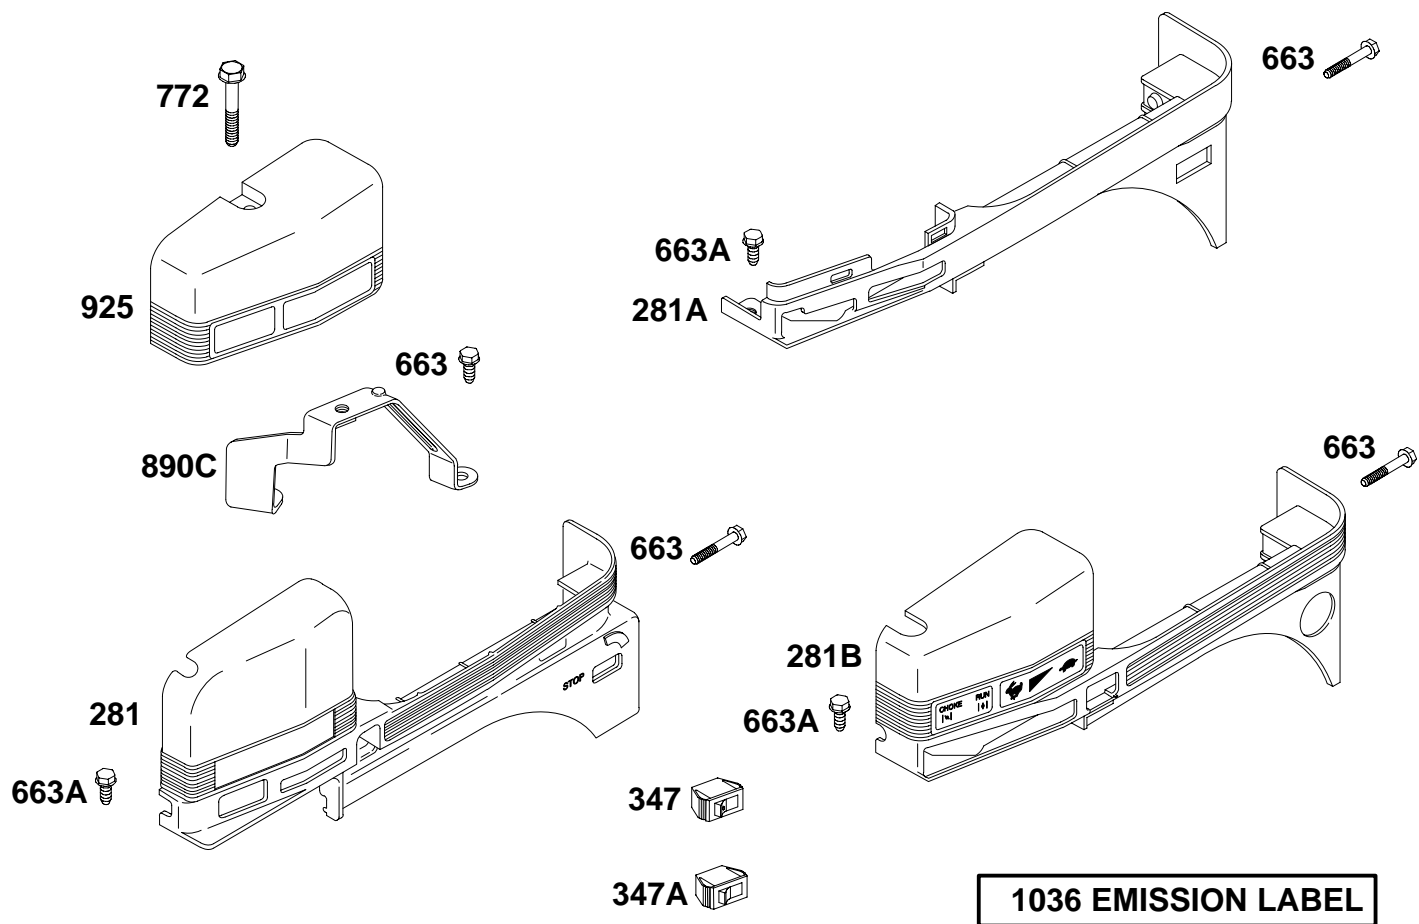

REF. NO.	PART NO.	DESCRIPTION	REF. NO.	PART NO.	DESCRIPTION	REF. NO.	PART NO.	DESCRIPTION
281	715313	Panel-Control (Non Electric Start Engines)	663	710095	Screw (Control Panel)	1036	710899	Label-Emission (Used After Code Date 99093000).
281A	710092	Panel-Control Used on Type No(s). 0037, 0041, 0081, 0127, 0129, 0236, 0238, 0538.	663A	710234	Screw (Control Panel)			Note
			772	710096	Screw (Linkage Cover)			710886 Label-Emission (Used After Code Date 98123100 and Before Code Date 99100100).
281B	715314	Panel-Control (Electric Start Engines)	890C		Bracket-Support (Replace With 715313 For Non Electric Start Engine, 715314 for Electric Start Engine)			499339 Label-Emission (Used After Code Date 97063000 and Before Code Date 99010100).
347	691995	Switch-Rocker (Without Lamp)	925		Cover-Linkage (Replace With 715313 For Non Electric Start Engine, 715314 for Electric Start Engine)			499338 Label-Emission (Used Before Code Date 97070100).
347A	495098	Switch-Rocker (With Lamp)						

★ Included in Engine Gasket Set-Ref. No. 358.

● Included in Carburetor Overhaul Kit-Ref. No. 121.

△ Included in Valve Gasket Set-Ref. No. 1095.

◆ Included in Carburetor Gasket Set-Ref. No. 977