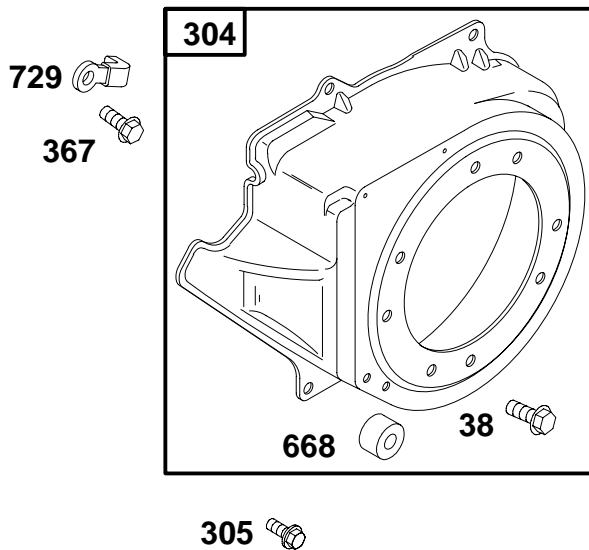

REF. NO.	PART NO.	DESCRIPTION	REF. NO.	PART NO.	DESCRIPTION	REF. NO.	PART NO.	DESCRIPTION
38	710160	Screw (Fuel Shut Off Valve)	304	715213	Housing-Blower (Used After Code Date 94043000). Note 710104 Housing-Blower (Used Before Code Date 94050100). 710433 Housing-Blower Used on Type No(s). 0036, 0078, 0080, 0130, 0530. 715212 Housing-Blower (Used After Code Date 94043000). Used on Type No(s). 0046, 0072, 0106, 0128. 710131 Housing-Blower (Used Before Code Date 94050100). Used on Type No(s). 0072.	305	710023	Screw (Blower Housing)
						367	710023	Screw (Wire Clip)
						668	710159	Spacer
						729	710083	Clip-Wire

★ Included in Engine Gasket Set-Ref. No. 358.
● Included in Carburetor Overhaul Kit-Ref. No. 121.

△ Included in Valve Gasket Set-Ref. No. 1095.
◆ Included in Carburetor Gasket Set-Ref. No. 977