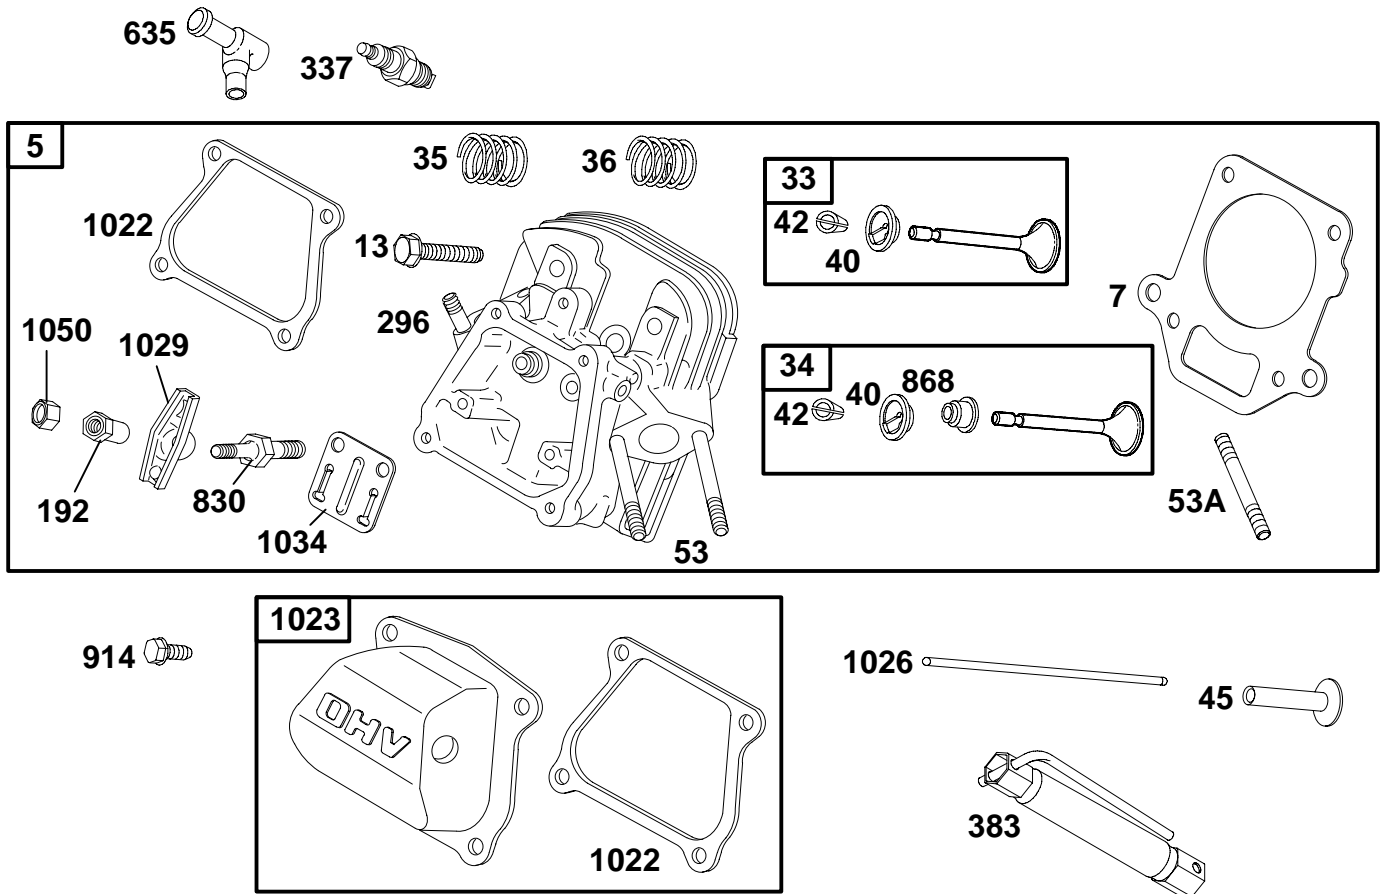

115400

REF. NO.	PART NO.	DESCRIPTION	REF. NO.	PART NO.	DESCRIPTION	REF. NO.	PART NO.	DESCRIPTION
5	715004	Head-Cylinder	53A	710148	Stud (Carburetor)	914	710023	Screw (Rocker Cover)
7	Δ710021	Gasket-Cylinder Head			Used on Type No(s). 0036, 0046, 0047, 0050, 0053, 0054, 0061, 0123.			Note
13	710020	Screw (Cylinder Head)	192	710015	Adjuster-Rocker Arm	1022	Δ710024	Gasket-Rocker Cover
33	715002	Valve-Exhaust	296	710099	Stud (Muffler)	1023	715005	Cover-Valve
34	715003	Valve-Intake	337	491055	Plug-Spark			Note
35	710011	Spring-Valve (Intake)	383	19374	Wrench-Sparkplug			715291 Cover-Valve (Used Before Code Date 95060100).
36	710011	Spring-Valve (Exhaust)	635	710634	Boot-Sparkplug			Used on Type No(s). 0116.
40	710012	Retainer-Valve	830	710016	Stud-Rocker Arm	1026	710013	Rod-Push
42	715130	Keeper-Valve	868	Δ710863	Seal-Valve	1029	710014	Arm-Rocker
45	710008	Tappet-Valve				1034	710017	Guide-Push Rod
53	710116	Stud (Carburetor)				1050	710007	Nut (Rocker Arm)

★ Included in Engine Gasket Set-Ref. No. 358.

● Included in Carburetor Overhaul Kit-Ref. No. 121.

Δ Included in Valve Gasket Set-Ref. No. 1095.

◆ Included in Carburetor Gasket Set-Ref. No. 977