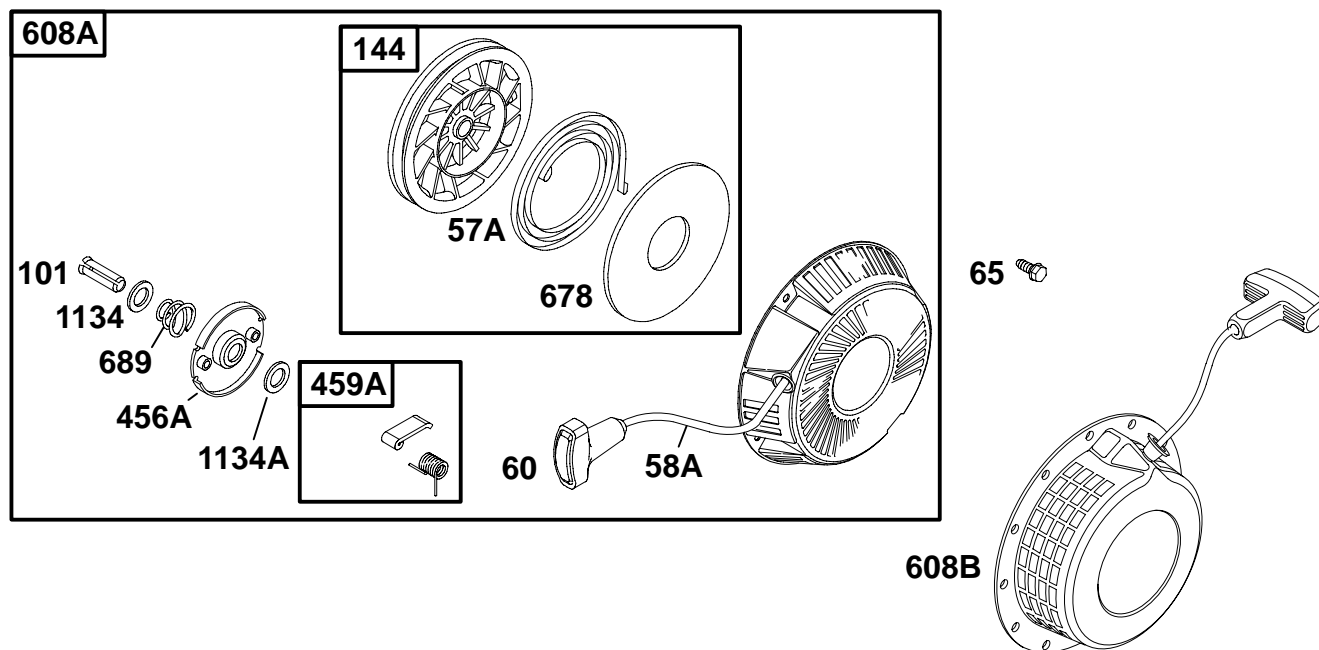

REF. NO.	PART NO.	DESCRIPTION	REF. NO.	PART NO.	DESCRIPTION	REF. NO.	PART NO.	DESCRIPTION
57A	491889	Spring-Rewind Starter	456A	224321	Plate-Pawl Friction	608B	715128	Starter-Rewind
58A	280399	Rope-Starter (Cut to Required Length)	459A	492833	Pawl-Ratchet Starter-Rind (For Complete Rewind Starter Service, See Ref 608, Previous Page)			Used on Type No(s). 0046, 0072, 0101, 0106, 0128, 0135.
60	490652	Grip-Starter Grip	608A			678	224278	Spacer-Rewind
65	710074	Screw (Rewind Starter)				689	262625	Spring-Friction
101	710616	Pin-Shaft				1134	224322	Washer (Pawl Friction Plate)
144	493824	Pulley/Spring Assembly				1134A	280973	Washer-Sealing

★ Included in Engine Gasket Set-Ref. No. 358.

● Included in Carburetor Overhaul Kit-Ref. Nol 121.

△ Included in Valve Gasket Set-Ref. No. 1095.

◆ Included in Carburetor Gasket Set-Ref. No. 977