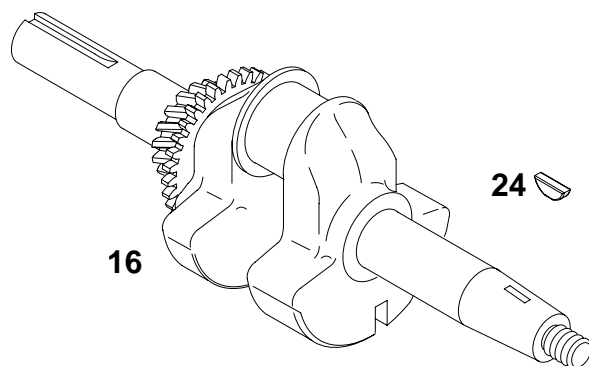

REF. NO.	PART NO.	DESCRIPTION	REF. NO.	PART NO.	DESCRIPTION	REF. NO.	PART NO.	DESCRIPTION
16	715241	Crankshaft (Used After Code Date 94100200). Used on Type No(s). 0038, 0040, 0041, 0050, 0059, 0078, 0080, 0081, 0104, 0123, 0127, 0238. Note 715041 Crankshaft (Used Before Code Date 94100300). Used on Type No(s). 0038, 0040, 0041, 0078, 0080, 0081, 0104. 715044 Crankshaft Used on Type No(s). 0046, 0072, 0106, 0128. 715238 Crankshaft (Used After Code Date 94100200). Used on Type No(s). 0029, 0111. 715040 Crankshaft (Used Before Code Date 94100300). Used on Type No(s). 0029, 0111.			715239 Crankshaft (Used After Code Date 94100200). Used on Type No(s). 0035, 0053, 0117. 715039 Crankshaft (Used Before Code Date 94100300). Used on Type No(s). 0035, 0117. 715240 Crankshaft (Used After Code Date 94100200). Used on Type No(s). 0036, 0037, 0039, 0047, 0054, 0107, 0126, 0130, 0236, 0530, 0582. 715009 Crankshaft (Used Before Code Date 94100300). Used on Type No(s). 0036, 0037. 715242 Crankshaft (Used After Code Date 94100200). Used on Type No(s). 0058. 715042 Crankshaft (Used Before Code Date 94100300). Used on Type No(s). 0058, 0100.			715243 Crankshaft (Used After Code Date 94100200). Used on Type No(s). 0060, 0079. 715043 Crankshaft (Used Before Code Date 94100300). Used on Type No(s). 0060, 0079. 715254 Crankshaft (Used After Code Date 94100200). Used on Type No(s). 0115, 0116, 0131. 715161 Crankshaft (Used Before Code Date 94100300). Used on Type No(s). 0115, 0116. 715351 Crankshaft Used on Type No(s). 0061.
						24	710037	Key-Flywheel

★ Included in Engine Gasket Set—Ref. No. 358.

● Included in Carburetor Overhaul Kit—Ref. Nol 121.

△ Included in Valve Gasket Set—Ref. No. 1095.

◆ Included in Carburetor Gasket Set—Ref. No. 977