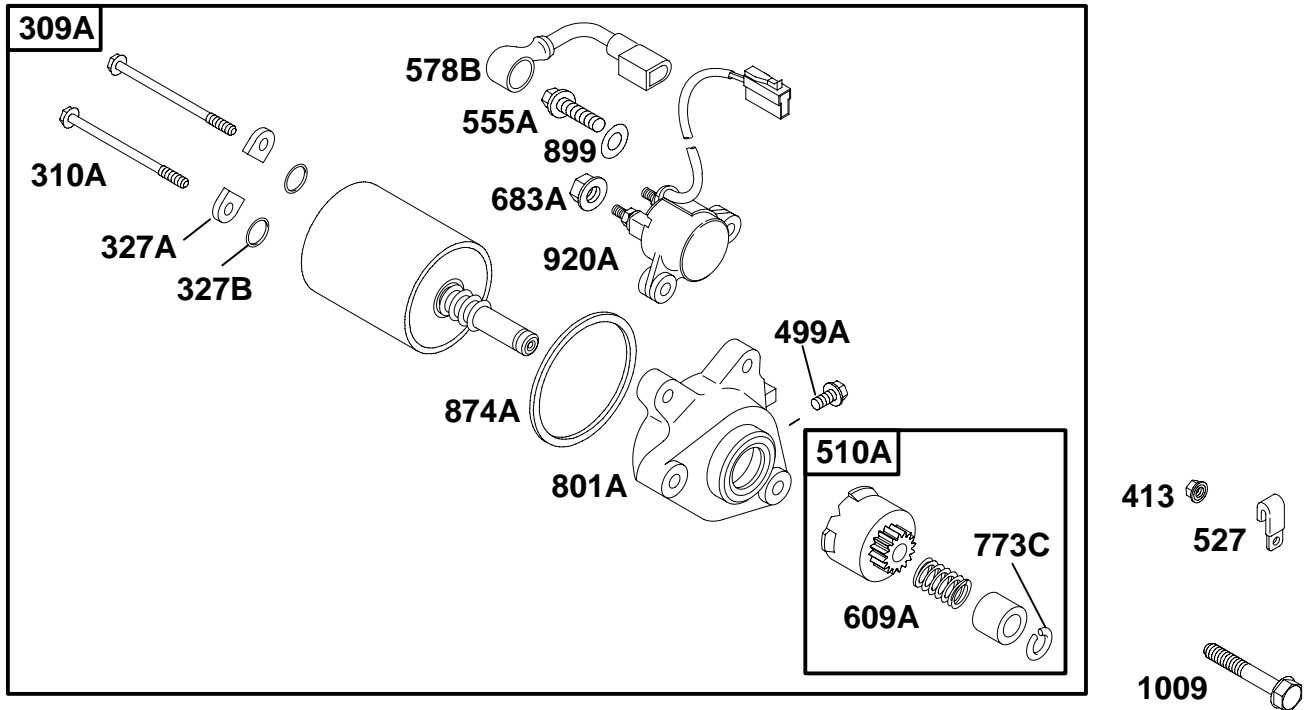

REF. NO.	PART NO.	DESCRIPTION	REF. NO.	PART NO.	DESCRIPTION	REF. NO.	PART NO.	DESCRIPTION
309A	715274	Motor-Starter (Motor Shaft) (10.5 mm) (Used Before Code Date 97010100).	499A	710468	Screw (Starter Sub Assembly) (Used Before Code Date 97010100).	773C	710474	Retainer (Used Before Code Date 97010100).
310A	710465	Bolt (Starter Motor) (Used Before Code Date 97010100).	510A	715289	Drive-Starter (Used Before Code Date 97010100).	801A	710469	Cap-Drive (Includes Brush Set) (Used Before Code Date 97010100).
327A	710464	Washer (Starter Sub Assembly) (Used Before Code Date 97010100).	527	710100	Clamp-Tube	874A	710462	Seal-O Ring (Drive Cap) (Used Before Code Date 97010100).
327B	710463	Washer (Starter Sub Assembly) (Used Before Code Date 97010100).	555A	710466	Screw (Starter Solenoid) (Used Before Code Date 97010100).	899	710361	Washer (Starter Solenoid) (Used Before Code Date 97010100).
413	710081	Nut (Starter Motor)	578B	710467	Wire Assembly (Starter Solenoid) (Used Before Code Date 97010100).	920A	710470	Solenoid-Starter (Used Before Code Date 97010100).
			609A	710473	Spring-Starter Drive (Used Before Code Date 97010100).	1009	710348	Screw (Starter Motor)
			683A	710362	Nut (Starter Solenoid) (Used Before Code Date 97010100).			

★ Included in Engine Gasket Set-Ref. No. 358.

● Included in Carburetor Overhaul Kit-Ref. Nol 121.

△ Included in Valve Gasket Set-Ref. No. 1095.

◆ Included in Carburetor Gasket Set-Ref. No. 977