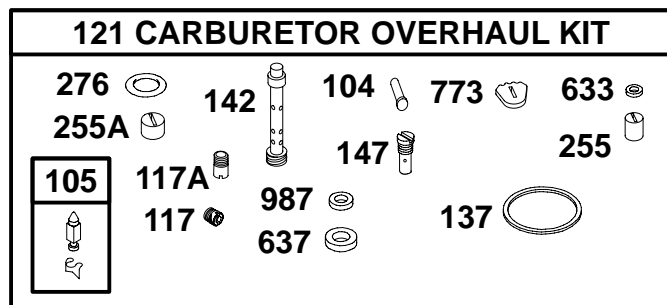

★ Included in Engine Gasket Set-Ref. No. 358.

● Included in Carburetor Overhaul Kit-Ref. Nol 121.

△ Included in Valve Gasket Set-Ref. No. 1095.

◆ Included in Carburetor Gasket Set-Ref. No. 977

REF. NO.	PART NO.	DESCRIPTION	REF. NO.	PART NO.	DESCRIPTION	REF. NO.	PART NO.	DESCRIPTION
3	★710000	Seal—Oil (Magneto Side)	147	●710188	Jet—Pilot (Carb. ID No. E18AA, E18AB, G181AA)	633	●◆	Seal—Choke/Throttle Shaft (Sold in Kit Only)
7	△★710021	Gasket—Cylinder Head			Note	637	●◆	Washer (Throttle Shaft) Sold in Kit Only
12	★710036	Gasket—Crankcase			●231764			Jet—Pilot (Non Emissions Carburetor)
20	★710031	Seal—Oil (PTO Side)	255	●710177	Bushing—Choke Shaft (Upper)	691	★710055	Seal—Governor Shaft
51	★◆710060	Gasket—Intake	255A	●710179	Bushing—Choke Shaft (Lower)	696	★710091	Seal—O Ring (Oil Sensor)
104	●710195	Pin—Float Hinge	276	●◆	Washer—Sealing (Sold in Kit Only)	773	●710175	Retainer
105	●715075	Valve—Float Needle	315	★710072	Seal—O Ring (Filter Bowl)	842	★710029	Seal—O Ring (Dipstick Tube)
117	●231739	Jet—Main (Standard)	358	715032	Gasket Set—Engine	868	△710863	Seal—Valve
117A	●710686	Jet—Main (Standard) (Carb. ID No. G181AA)	464	★710069	O-Ring Seal (Fuel Shut Off Valve)	883	△★710082	Gasket—Exhaust
121	715139	Kit—Carburetor Overhaul	631	★710004	Washer (Oil Drain Plug)	977	715081	Gasket Set—Carburetor
137	●◆	Gasket—Float Bowl (Sold in Kit Only)				987	●710185	Seal—Throttle Shaft
142	●710286	Nozzle—Carburetor				1022	△★710024	Gasket—Rocker Cover
						1095	715704	Gasket Set—Valve