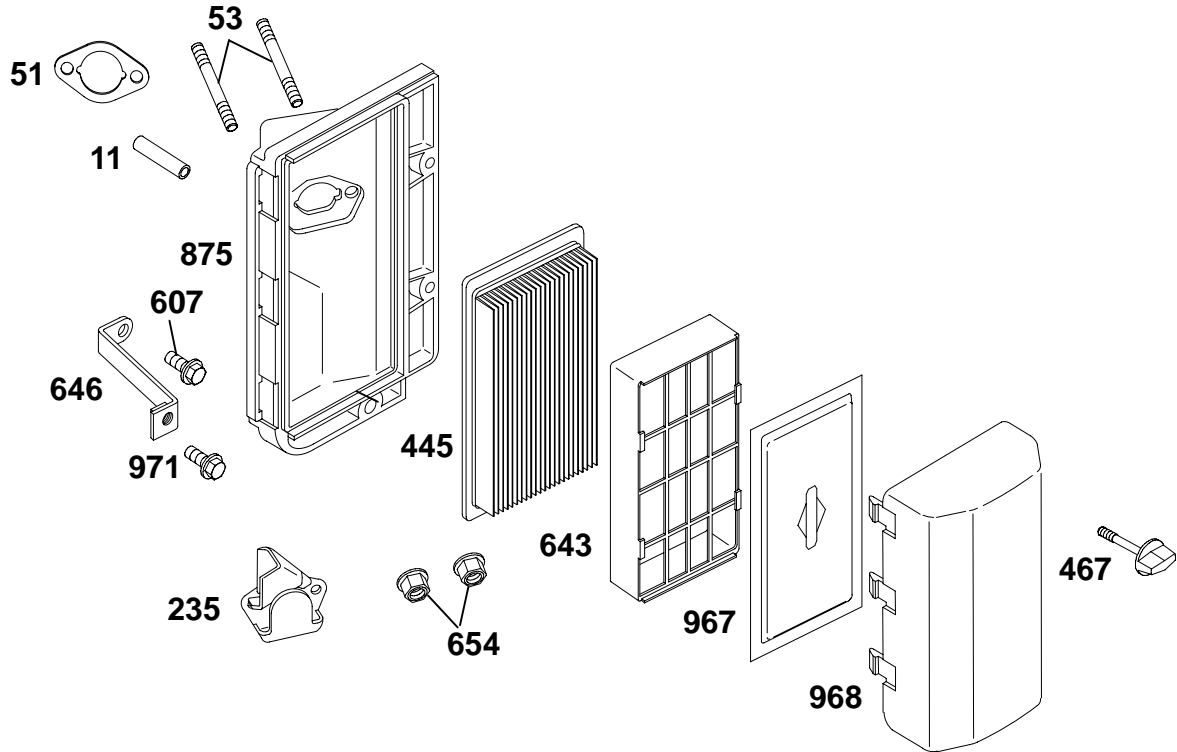

REF. NO.	PART NO.	DESCRIPTION	REF. NO.	PART NO.	DESCRIPTION	REF. NO.	PART NO.	DESCRIPTION
11	710115	Tube-Breather Note 710450 Tube-Breather Used on Type No(s). 0081, 0127.	235	710112	Shield-Fuel Spray	875	710110	Base-Air Cleaner (Plastic)
51★♦	710060	Gasket-Intake	445	494511	Filter-Air Cleaner Cartridge	967	492889	Filter-Pre Cleaner
53	710116	Stud (Carburetor)	467	710113	Knob-Air Cleaner	968	710111	Cover-Air Cleaner
			607	710117	Screw (Air Cleaner Brace)	971	710023	Screw (Air Cleaner Base To Carburetor)
			643	710122	Retainer-Air Filter			
			646	710114	Brace-Air Cleaner			
			654	710068	Nut (Carburetor)			

★ Included in Engine Gasket Set-Ref. No. 358.

● Included in Carburetor Overhaul Kit-Ref. No. 121.

△ Included in Valve Gasket Set-Ref. No. 1095.

◆ Included in Carburetor Gasket Set-Ref. No. 977