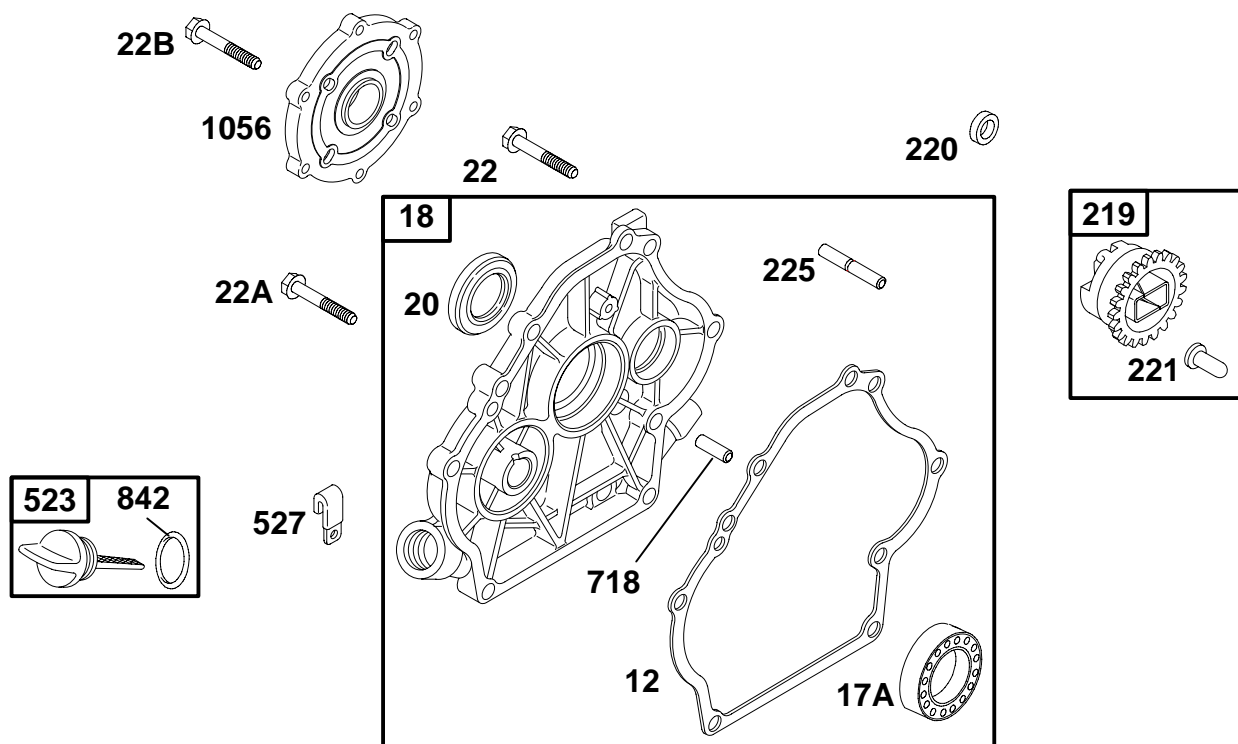

REF. NO.	PART NO.	DESCRIPTION	REF. NO.	PART NO.	DESCRIPTION	REF. NO.	PART NO.	DESCRIPTION
12	★710036	Gasket-Crankcase	20	★710031	Seal-Oil (PTO Side)	718	710005	Pin-Locating
17A	710030	Bearing-Ball	22	710032	Screw (Crankcase Cover/Sump)	842	★710029	Seal-O Ring (Dipstick Tube)
18	715008	Cover-Crankcase	22A	710306	Screw (Crankcase Cover/Sump)	1056	710326	Flange-Mounting Plate
Note			22B	710080	Screw (Crankcase Cover/Sump)	Used on Type No(s). 0115, 0116, 0131.		
715304 Cover-Crankcase (Used After Code Date 95053100). Used on Type No(s). 0116, 0131.			219	715679	Gear-Governor			
715037 Cover-Crankcase (Used Before Code Date 95060100). Used on Type No(s). 0116.			220	710545	Washer (Governor Gear)	Used on Type No(s). 0115, 0116, 0131.		
715038 Cover-Crankcase (Used on Type No(s). 0046, 0072, 0106, 0128).			221	710027	Cup-Governor			
			225	710028	Shaft-Governor Gear			
			523	715588	Dipstick			
			527	710100	Clamp-Tube			

★ Included in Engine Gasket Set-Ref. No. 358.

● Included in Carburetor Overhaul Kit-Ref. No. 121.

△ Included in Valve Gasket Set-Ref. No. 1095.

◆ Included in Carburetor Gasket Set-Ref. No. 977