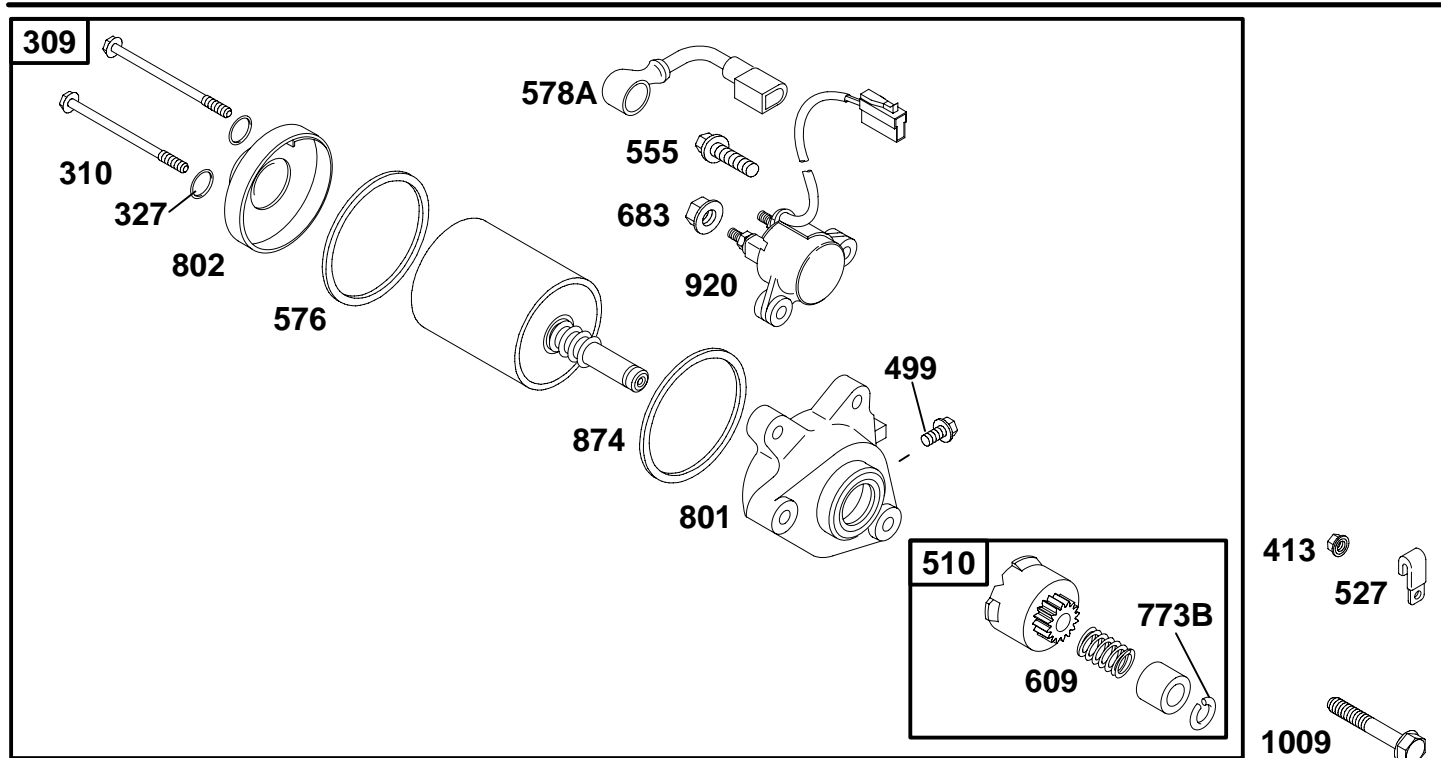

REF. NO.	PART NO.	DESCRIPTION	REF. NO.	PART NO.	DESCRIPTION	REF. NO.	PART NO.	DESCRIPTION
309	715412	Motor-Starter (Motor Shaft) (8.0 mm) (Used After Code Date 96123100).	555	710845	Screw (Starter Solenoid) (Used After Code Date 96123100).	801	710836	Cap-Drive (Includes Brush Set) (Used After Code Date 96123100).
310	710838	Bolt (Starter Motor) (Used After Code Date 96123100).	576	710834	Seal-O-Ring (Starter Sub Assembly) (Used After Code Date 96123100).	802	710832	Cap-End (Used After Code Date 96123100).
327	710841	Washer (Starter Sub Assembly) (Used After Code Date 96123100).	578A	710847	Wire Assembly (Starter Solenoid) (Used After Code Date 96123100).	874	710834	Seal-O Ring (Drive Cap) (Used After Code Date 96123100).
413	710081	Nut (Starter Motor)	609	710828	Spring-Starter Drive (Used After Code Date 96123100).	920	710843	Solenoid-Starter (Used After Code Date 96123100).
499	710853	Screw (Starter Sub Assembly) (Used After Code Date 96123100).	683	710849	Nut (Starter Solenoid) (Used After Code Date 96123100).	1009	710348	Screw (Starter Motor)
510	715634	Drive-Starter (Used After Code Date 96123100).	773B	710830	Retainer (Used After Code Date 96123100).			
527	710100	Clamp-Tube						

★ Included in Engine Gasket Set-Ref. No. 358.

● Included in Carburetor Overhaul Kit-Ref. Nol 121.

△ Included in Valve Gasket Set-Ref. No. 1095.

◆ Included in Carburetor Gasket Set-Ref. No. 977