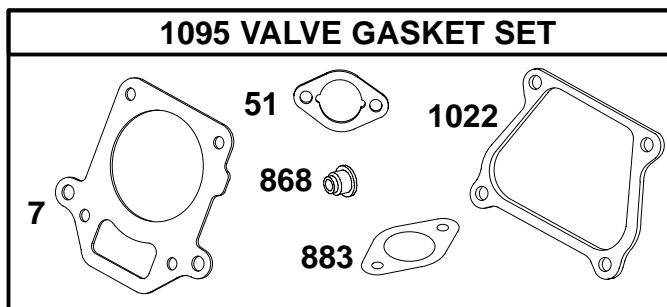

REF. NO.	PART NO.	DESCRIPTION	REF. NO.	PART NO.	DESCRIPTION	REF. NO.	PART NO.	DESCRIPTION
3	★710000	Seal—Oil (Magneto Side)	147	●710188	Jet—Pilot (Carb. ID No. E18AA, E18AB, G181AA)	633	●◆	Seal—Choke/Throttle Shaft (Sold in Kit Only)
7	△★710021	Gasket—Cylinder Head			Note	637	●◆	Washer (Throttle Shaft) Sold in Kit Only
12	★710036	Gasket—Crankcase			●231764			Jet—Pilot (Non Emissions Carburetor)
20	★710031	Seal—Oil (PTO Side)	255	●710177	Bushing—Choke Shaft (Upper)	691	★710055	Seal—Governor Shaft
51	★◆710060	Gasket—Intake	255A	●710179	Bushing—Choke Shaft (Lower)	696	★710091	Seal—O Ring (Oil Sensor)
104	●710195	Pin—Float Hinge	276	●◆	Washer—Sealing (Sold in Kit Only)	773	●710175	Retainer
105	●715075	Valve—Float Needle	315	★710072	Seal—O Ring (Filter Bowl)	842	★710029	Seal—O Ring (Dipstick Tube)
117	●231739	Jet—Main (Standard)	358	715032	Gasket Set—Engine	868	△710863	Seal—Valve
117A	●710686	Jet—Main (Standard) (Carb. ID No. G181AA)	464	★710069	O-Ring Seal (Fuel Shut Off Valve)	883	△★710082	Gasket—Exhaust
121	715139	Kit—Carburetor Overhaul	631	★710004	Washer (Oil Drain Plug)	977	715081	Gasket Set—Carburetor
137	●◆	Gasket—Float Bowl (Sold in Kit Only)				987	●710185	Seal—Throttle Shaft
142	●710286	Nozzle—Carburetor				1022	△★710024	Gasket—Rocker Cover
						1095	715704	Gasket Set—Valve

★ Included in Engine Gasket Set—Ref. No. 358.

● Included in Carburetor Overhaul Kit—Ref. No. 121.

△ Included in Valve Gasket Set—Ref. No. 1095.

◆ Included in Carburetor Gasket Set—Ref. No. 977