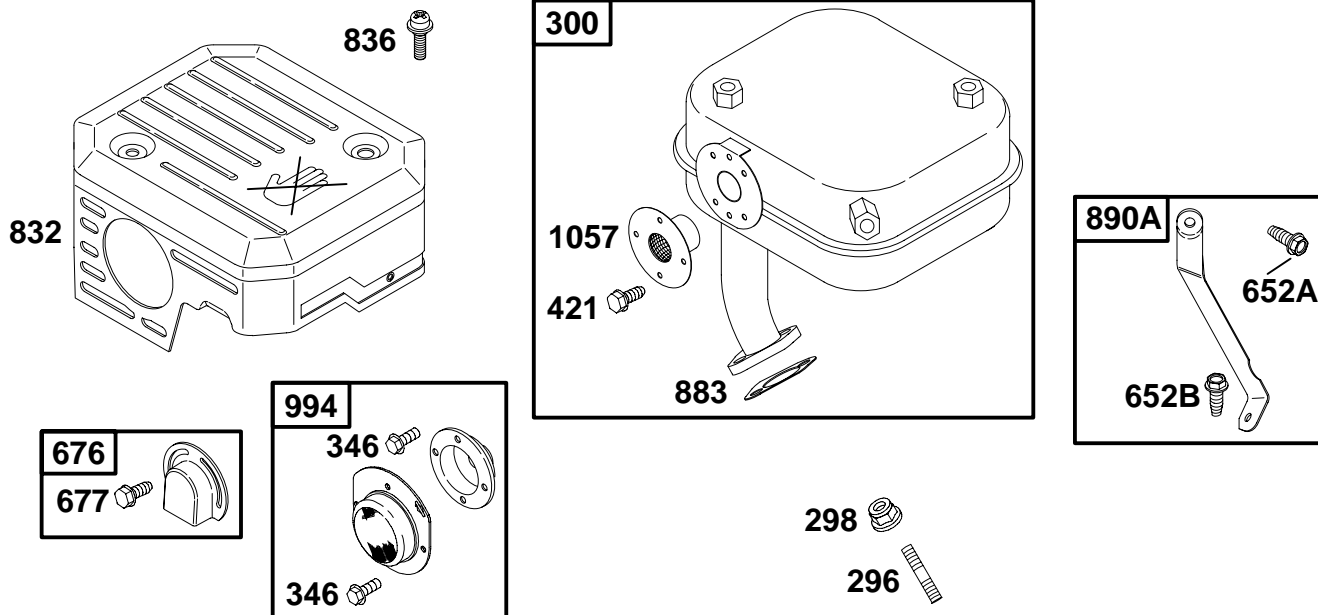

REF. NO.	PART NO.	DESCRIPTION	REF. NO.	PART NO.	DESCRIPTION	REF. NO.	PART NO.	DESCRIPTION
296	710099	Stud (Muffler)	652A	710057	Screw (Support Bracket)	832	710333	Guard-Muffler
298	710090	Locknut-Muffler/Elbow	652B	710248	Screw (Support Bracket)	836	710074	Screw (Muffler Guard)
300	715435	Muffler	676	715230	Deflector-Muffler	883	Δ710082	Gasket-Exhaust
346	690661	Screw (Spark Arrestor)	677	710307	Nut (Muffler Deflector)	890A	715319	Bracket-Support
421	690661	Screw (Outlet Screen)				994	715491	Arrestor-Spark
						1057	710329	Screen-Outlet

★ Included in Engine Gasket Set-Ref. No. 358.
● Included in Carburetor Overhaul Kit-Ref. No. 121.

Δ Included in Valve Gasket Set-Ref. No. 1095.
◆ Included in Carburetor Gasket Set-Ref. No. 977