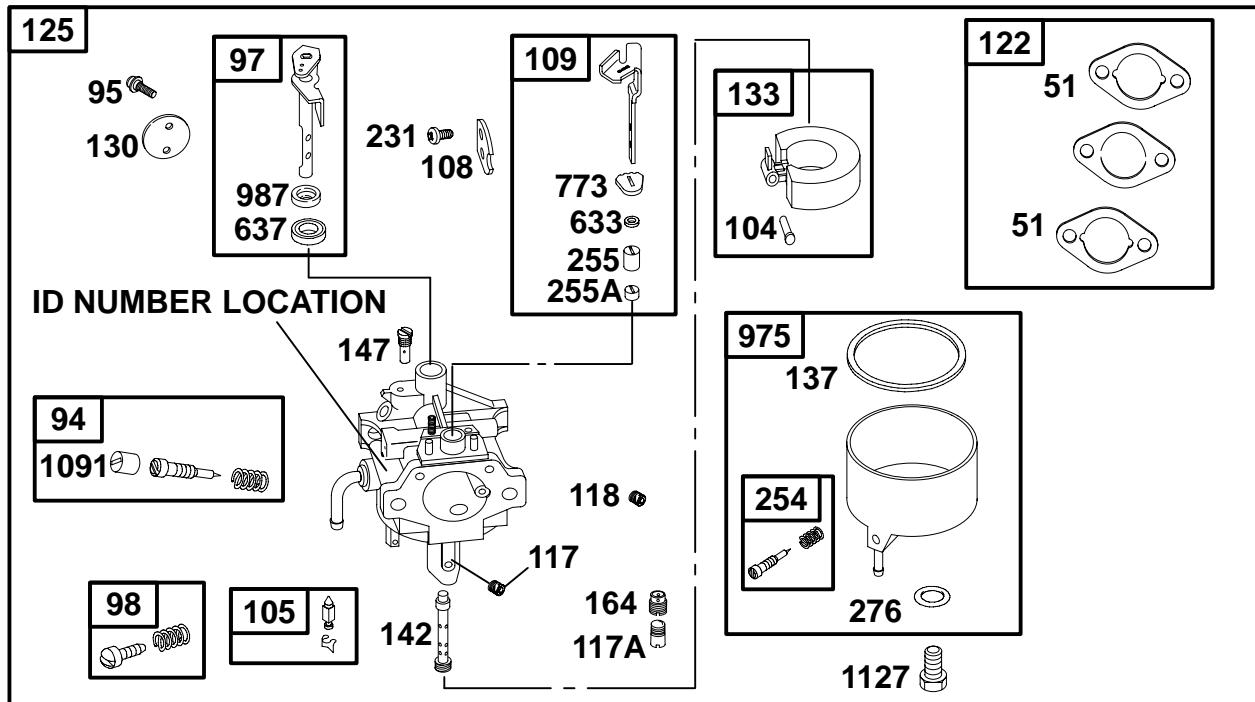

REF. NO.	PART NO.	DESCRIPTION	REF. NO.	PART NO.	DESCRIPTION	REF. NO.	PART NO.	DESCRIPTION
51	◆△★710060	Gasket-Intake		715311	Carburetor (Used Before Code Date 97070100). Used on Type No(s). 0037, 0040, 0041, 0080, 0126.	164	710940	Holder-Main Jet (Carb. ID G181AA)
94	715293	Kit-Idle Mixture (Carb. ID No. E18AA, E18AB, G181AA)		715562	Carburetor Used on Type No(s). 0538.	231	710191	Screw (Choke Valve)
95	94466	Screw (Throttle Valve)		715317	Carburetor Used on Type No(s). 0081.	254	492274	Drain-Carburetor Bowl
97	715141	Shaft-Throttle		715297	Carburetor Used on Type No(s). 0127.	255	◆710177	Bushing-Choke Shaft (Upper)
98	715074	Kit-Idle Speed				255A	◆710179	Bushing-Choke Shaft (Lower)
104	◆710195	Pin-Float Hinge	130	710290	Valve-Throttle	276	◆◆	Washer-Sealing (Sold in Kit Only)
105	◆715075	Valve-Float Needle	133	715079	Float-Carburetor Gasket-Float Bowl (Sold in Kit Only)	633	◆◆	Seal-Choke/Throttle Shaft (Sold in Kit Only)
108	710178	Valve-Choke	137	◆◆		637	◆◆	Washer (Throttle Shaft) (Sold in Kit Only)
109	715140	Shaft-Choke	142	◆710286	Nozzle-Carburetor	773	◆710175	Retainer
117	◆231739	Jet-Main (Standard)	147	◆710188	Jet-Pilot (Carb. ID No. E18AA, E18AB, G181AA)	975	715050	Bowl-Float
117A	◆710686	Jet-Main (Standard) (Carb. ID No. G181AA)				987	◆710185	Seal-Throttle Shaft
118	710510	Jet-Main (High Altitude)				1091	710485	Cap-Limiter (Carb. ID No. E18AA, E18AB, G181AA)
122	715034	Spacer-Carburetor				1127	710197	Screw (Float Bowl)
125	715175	Carburetor						
		Note _____ 715731 Carburetor (Used After Code Date 97063000). Used on Type No(s). 0037, 0040, 0041, 0080, 0126.						
					Note _____ 231653 Jet-Pilot (Carb. ID No. G181AA) 231644 Jet-Pilot (High Altitude) ◆231764 Jet-Pilot (Non Emissions Carburetor)			

★ Included in Engine Gasket Set-Ref. No. 358.

● Included in Carburetor Overhaul Kit-Ref. No. 121.

△ Included in Valve Gasket Set-Ref. No. 1095.

◆ Included in Carburetor Gasket Set-Ref. No. 977