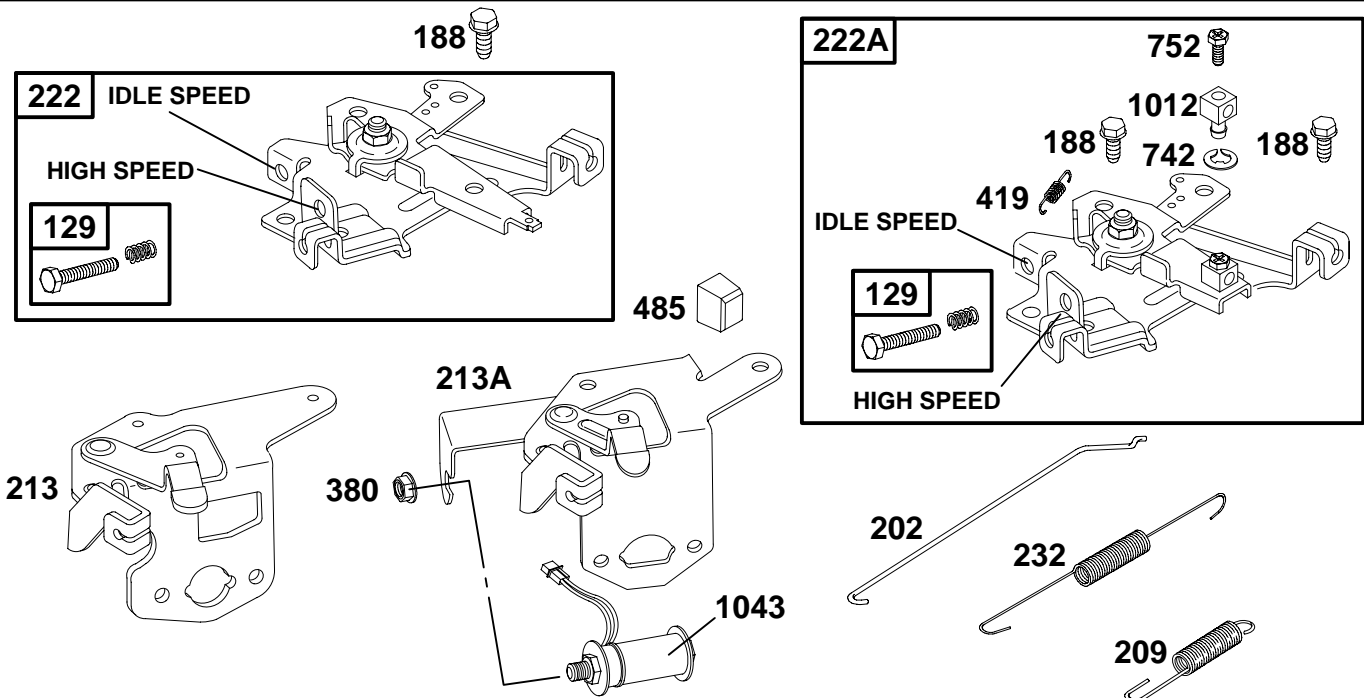

REF. NO.	PART NO.	DESCRIPTION	REF. NO.	PART NO.	DESCRIPTION	REF. NO.	PART NO.	DESCRIPTION
129	715024	Screw/Spring—Governor Speed —— Note —— 715170 Screw/Spring—Governor Speed Used on Type No(s). 0038, 0040, 0041, 0046, 0050, 0058, 0059, 0072, 0078, 0080, 0081, 0100, 0104, 0106, 0123, 0127, 0238.			710309 Spring—Governor Used on Type No(s). 0035, 0111, 0117. 710523 Spring—Governor Used on Type No(s). 0104, 0123.	222A	715295	Bracket—Control Used on Type No(s). 0115, 0116, 0131. —— Note —— 715296 Bracket—Control Used on Type No(s). 0130, 0530.
188	710057	Screw (Control Bracket)	213	710499	Bracket—Choke Control	232	710053	Spring—Governor Link
202	710052	Link—Mechanical Governor	213A	710500	Bracket—Choke Control Used on Type No(s). 0081.	380	710081	Nut (Electro Magnet)
209	710101	Spring—Governor —— Note —— 710134 Spring—Governor Used on Type No(s). 0038, 0040, 0041, 0046, 0072, 0106, 0128, 0238. 710283 Spring—Governor Used on Type No(s). 0038, 0040, 0050, 0058, 0059, 0078, 0080, 0100, 0104, 0127.	222	715025	Bracket—Control —— Note —— 715046 Bracket—Control Used on Type No(s). 0038, 0040, 0041, 0046, 0050, 0058, 0059, 0072, 0078, 0080, 0081, 0100, 0104, 0106, 0123, 0127, 0238.	419	710475	Spring—Return Used on Type No(s). 0115, 0116, 0131.
						485	692295	Knob—Control
						742	710477	Retainer—E Ring
						752	710478	Screw (Link Retainer)
						1012	710476	Retainer—Link
						1043	692955	Magnet—Electro

★ Included in Engine Gasket Set—Ref. No. 358.

● Included in Carburetor Overhaul Kit—Ref. No. 121.

△ Included in Valve Gasket Set—Ref. No. 1095.

◆ Included in Carburetor Gasket Set—Ref. No. 977