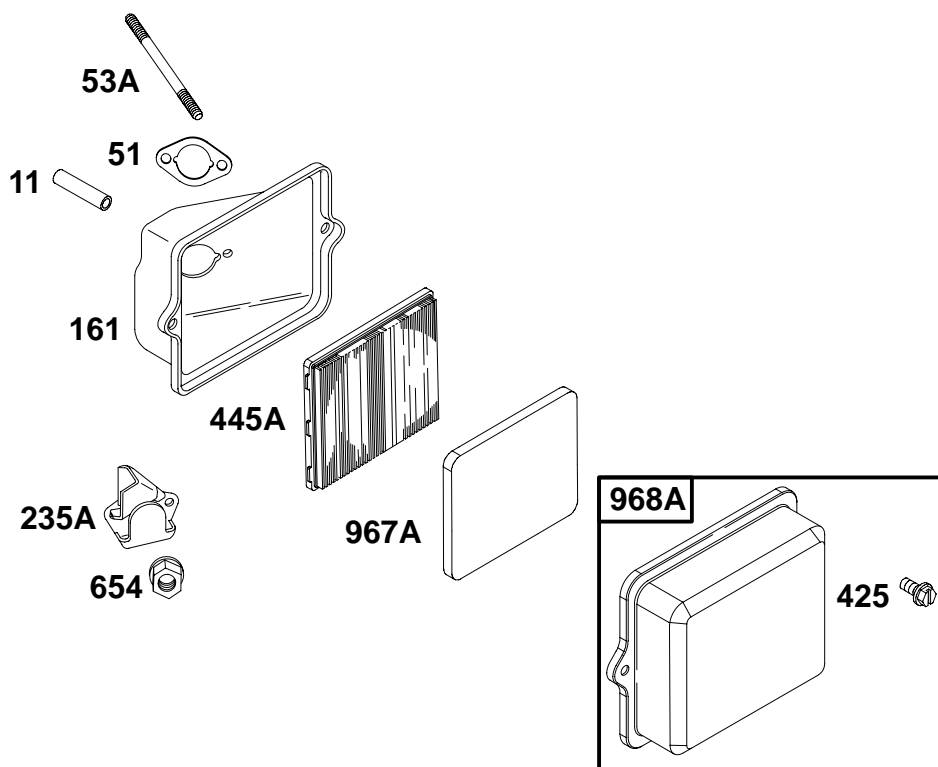

REF. NO.	PART NO.	DESCRIPTION	REF. NO.	PART NO.	DESCRIPTION	REF. NO.	PART NO.	DESCRIPTION
11	710115	Tube-Breather	161	710521	Base-Air Cleaner	654	710068	Nut (Carburetor)
51	★◆710060	Gasket-Intake	235A	710522	Shield-Fuel Spray	967A	491435	Filter-Pre Cleaner
53A	710148	Stud (Carburetor)	425	694515	Screw (Air Cleaner Cover)	968A	692321	Cover-Air Cleaner
		Used on Type No(s). 0036, 0046, 0047, 0050, 0053, 0054, 0061, 0123.	445A	491588	Filter-Air Cleaner Cartridge			

★ Included in Engine Gasket Set-Ref. No. 358.

● Included in Carburetor Overhaul Kit-Ref. No. 121.

△ Included in Valve Gasket Set-Ref. No. 1095.

◆ Included in Carburetor Gasket Set-Ref. No. 977