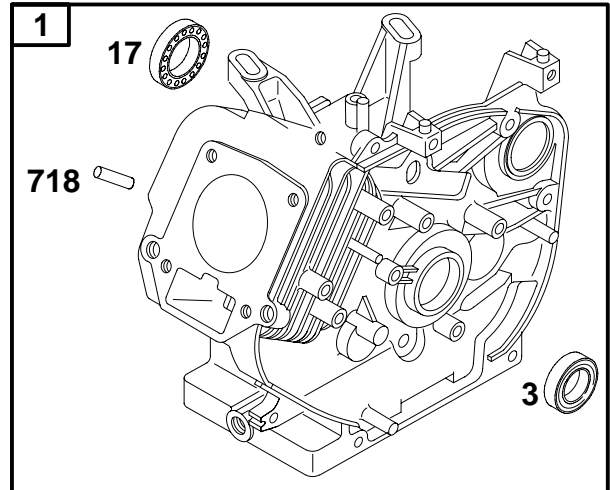

Illustrated Parts List

Model Series

115400

TYPE NUMBERS
0029 THROUGH 0582.

TABLE OF CONTENTS

Air Cleaner (Large)	9
Air Cleaner (Small)	10
Alternator	16
Blower Housing	15
Camshaft	5
Carburetor	7
Controls	8, 14
Crankcase Cover	3
Crankshaft	5
Cylinder	2
Cylinder Head	4
Electric Starter	19, 20
Exhaust System	11
Flywheel	16
Fuel Supply	12, 13
Gasket Set-Engine	21
Gasket Set-Valve	21
Governor Spring	8
Ignition	16
Kit - Carburetor Overhaul	21
Piston, Rings, Connecting Rod	5
Rewind Starter	17, 18
Valves	4

115400

1019 LABEL KIT

1058 OPERATOR'S MANUAL

REF. NO.	PART NO.	DESCRIPTION	REF. NO.	PART NO.	DESCRIPTION	REF. NO.	PART NO.	DESCRIPTION
1	715001	Cylinder Assembly Note 715300 Cylinder Assembly Used on Type No(s). 0106, 0107, 0115, 0116, 0126, 0128, 0131, 0133, 0538, 0582,. 715301 Cylinder Assembly Used on Type No(s). 0037, 0054, 0059, 0079.	15	715000	Plug—Oil Drain	616	710050	Crank—Governor
			17	710003	Bearing—Ball	631	★710004	Washer (Oil Drain Plug)
			227	710051	Lever—Governor Control	652	710023	Screw (Support Bracket)
			278	710058	Washer (Governor Control Lever)	691	★710055	Seal—Governor Shaft
			306	710063	Shield—Cylinder	696	★710091	Seal—O Ring (Oil Sensor)
			307	710023	Screw (Cylinder Shield)	718	710005	Pin—Locating
			505	710059	Nut (Governor Control Lever)	725	710102	Shield—Heat
			578	710308	Wire Assembly	728	710023	Screw (Heat Shield)
			586	710090	Nut (Oil Sensor)	890	715136	Bracket—Support
3	★710000	Seal—Oil (Magneto Side)	614	710056	Pin—Cotter	1019	715031	Kit—Label
						1052	715353	Sensor—Oil
						1058	MS6669	Operator's Manual