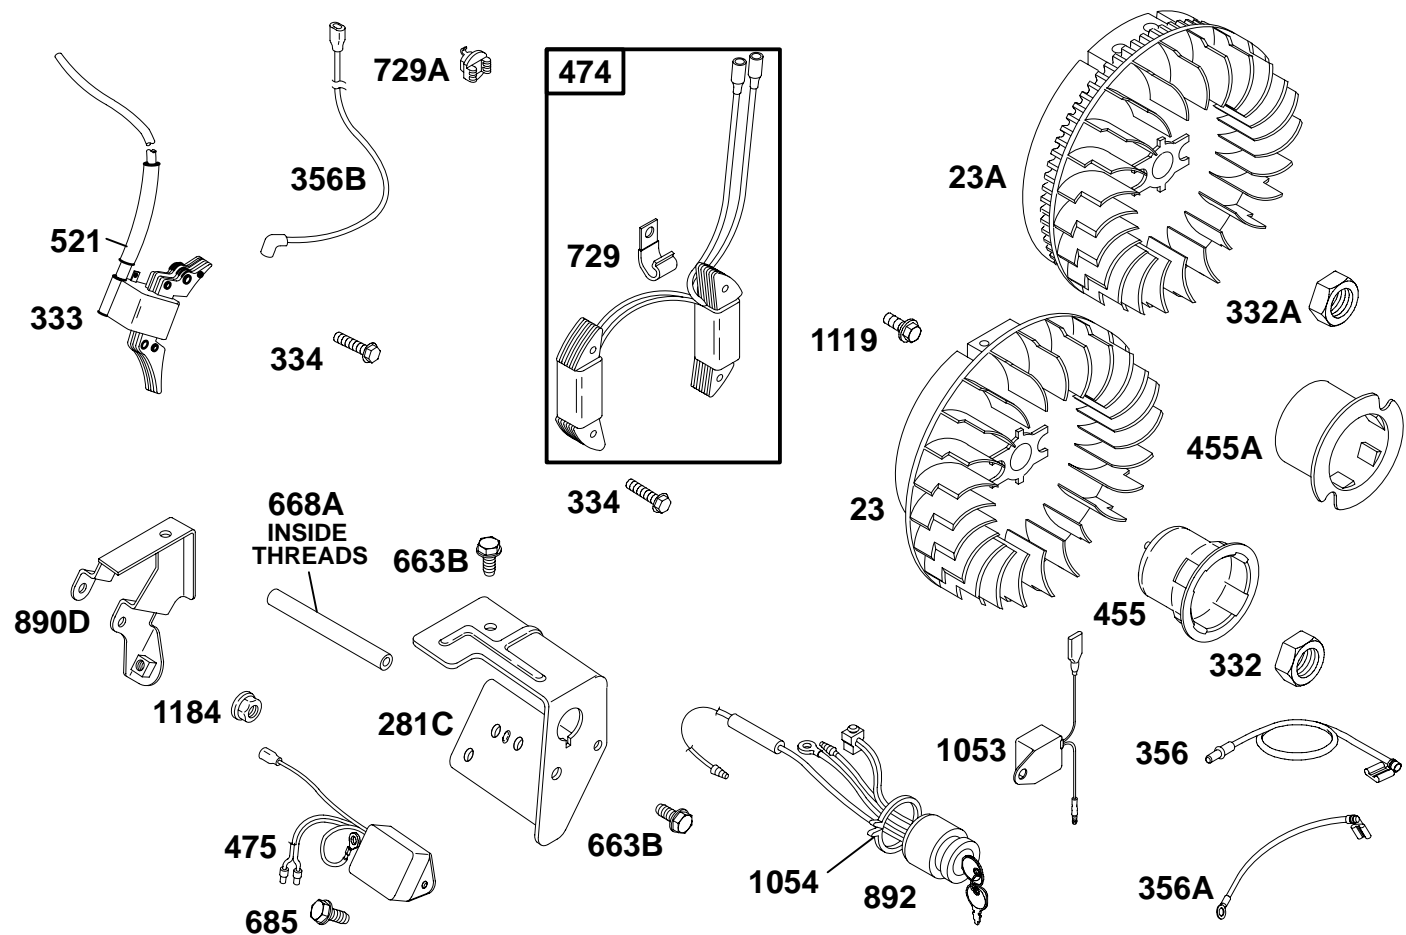

REF. NO.	PART NO.	DESCRIPTION	REF. NO.	PART NO.	DESCRIPTION	REF. NO.	PART NO.	DESCRIPTION
23	710043	Flywheel Note 710128 Flywheel Used on Type No(s). 0046, 0128.	356A	710087	Wire-Stop	685	710089	Screw (Rectifier)
			356B	710324	Wire-Stop	729	710083	Clip-Wire
			455	710277	Cup-Flywheel (Used After Code Date 94050200).	729A	710046	Clip-Wire
23A	715302	Flywheel	455A	710108	Cup-Flywheel (Used Before Code Date 94050300).	890D	710441	Bracket-Support
281C	710479	Panel-Control			Note 710132 Cup-Flywheel Used on Type No(s). 0046, 0106, 0128.	892	715199	Switch-Key (Includes Keys)
332	710048	Nut (Flywheel)	474	715255	Alternator	1053	710305	Module-Oil Gard®
332A	710345	Nut (Flywheel)	475	715200	Rectifier	1054	710349	Tie-Cable
333	715023	Armature-Magneto	521	710045	Shield-Cable	1119	710023	Screw (Alternator)
334	710047	Screw (Magneto Armature)	663B	710074	Screw (Control Panel)	1184	710068	Nut (Support Bracket)
356	710120	Wire-Stop (Rocker Switch to Module)	668A	710443	Spacer			

★ Included in Engine Gasket Set-Ref. No. 358.

● Included in Carburetor Overhaul Kit-Ref. No. 121.

△ Included in Valve Gasket Set-Ref. No. 1095.

◆ Included in Carburetor Gasket Set-Ref. No. 977