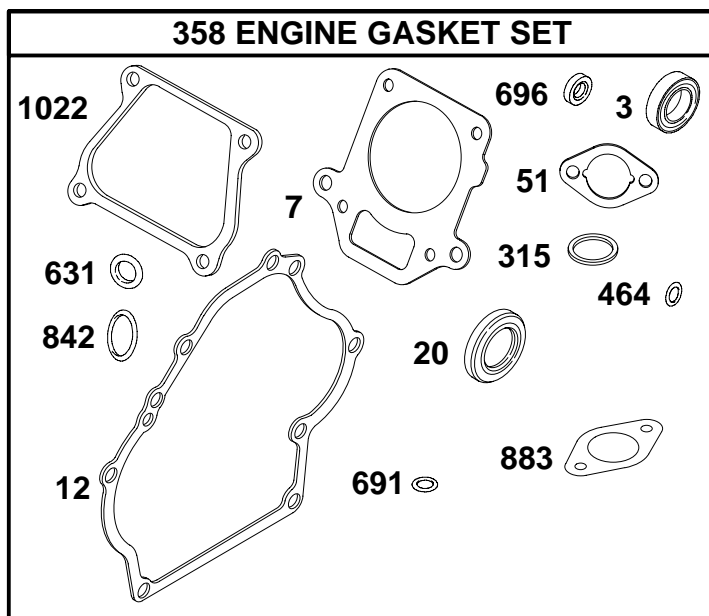

REF. NO.	PART NO.	DESCRIPTION	REF. NO.	PART NO.	DESCRIPTION	REF. NO.	PART NO.	DESCRIPTION
3	★710000	Seal—Oil (Magneto Side)	147	●710188	Jet—Pilot (Carb. ID No. E18AA, E18AB, G181AA)	633	●◆	Seal—Choke/Throttle Shaft (Sold in Kit Only)
7	△★710021	Gasket—Cylinder Head			Note	637	●◆	Washer (Throttle Shaft) Sold in Kit Only
12	★710036	Gasket—Crankcase			●231764			Jet—Pilot (Non Emissions Carburetor)
20	★710031	Seal—Oil (PTO Side)	255	●710177	Bushing—Choke Shaft (Upper)	691	★710055	Seal—Governor Shaft
51	★◆710060	Gasket—Intake	255A	●710179	Bushing—Choke Shaft (Lower)	696	★710091	Seal—O Ring (Oil Sensor)
104	●710195	Pin—Float Hinge	276	●◆	Washer—Sealing (Sold in Kit Only)	773	●710175	Retainer
105	●715075	Valve—Float Needle	315	★710072	Seal—O Ring (Filter Bowl)	842	★710029	Seal—O Ring (Dipstick Tube)
117	●231739	Jet—Main (Standard)	358	715032	Gasket Set—Engine	868	△710863	Seal—Valve
117A	●710686	Jet—Main (Standard) (Carb. ID No. G181AA)	464	★710069	O-Ring Seal (Fuel Shut Off Valve)	883	△★710082	Gasket—Exhaust
121	715139	Kit—Carburetor Overhaul	631	★710004	Washer (Oil Drain Plug)	977	715081	Gasket Set—Carburetor
137	●◆	Gasket—Float Bowl (Sold in Kit Only)				987	●710185	Seal—Throttle Shaft
142	●710286	Nozzle—Carburetor				1022	△★710024	Gasket—Rocker Cover
						1095	715704	Gasket Set—Valve

★ Included in Engine Gasket Set—Ref. No. 358.

● Included in Carburetor Overhaul Kit—Ref. No. 121.

△ Included in Valve Gasket Set—Ref. No. 1095.

◆ Included in Carburetor Gasket Set—Ref. No. 977