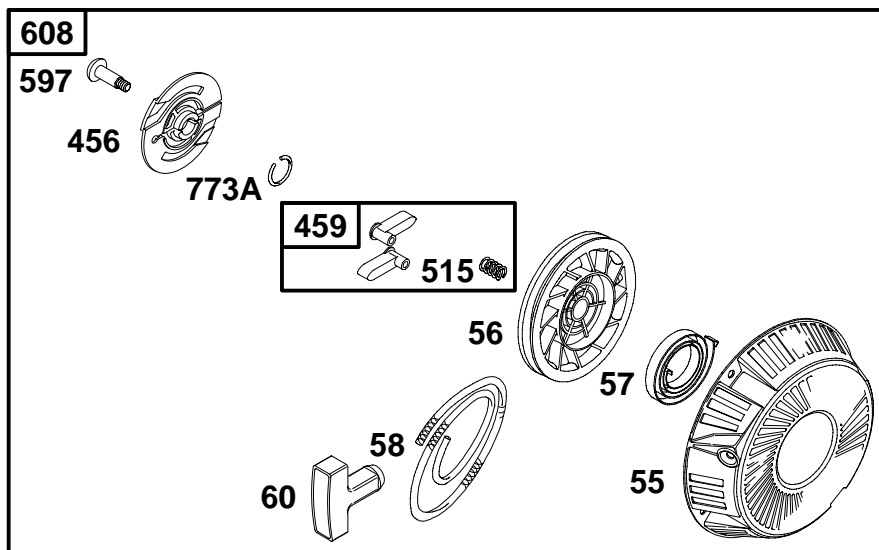

REF. NO.	PART NO.	DESCRIPTION	REF. NO.	PART NO.	DESCRIPTION	REF. NO.	PART NO.	DESCRIPTION
55	715132	Housing-Rewind Starter	65	710074	Screw (Rewind Starter)	608	715133	Starter-Rewind (Used After Code Date 94050200).
56	710274	Pulley-Starter	456	710272	Plate-Pawl Friction			Note
57	710270	Spring-Rewind Starter	459	715256	Pawl-Ratchet			715226 Starter-Rewind
58	66574	Rope-Starter (Cut to Required Length)	515	691528	Spring-Pawl			(Includes 710277 Flywheel Cup)
60	490652	Grip-Starter Rope	597	805955	Screw (Pawl Friction Plate)			(Used Before Code Date 94050100).
						773A	805952	Retainer

★ Included in Engine Gasket Set-Ref. No. 358.

● Included in Carburetor Overhaul Kit-Ref. No. 121.

△ Included in Valve Gasket Set-Ref. No. 1095.

◆ Included in Carburetor Gasket Set-Ref. No. 977