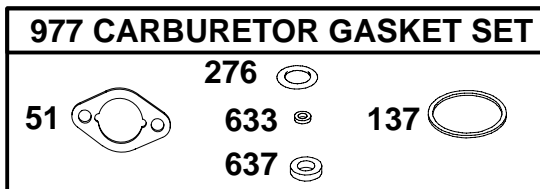

★ Included in Engine Gasket Set-Ref. No. 358.

● Included in Carburetor Overhaul Kit-Ref. Nol 121.

△ Included in Valve Gasket Set-Ref. No. 1095.

◆ Included in Carburetor Gasket Set-Ref. No. 977

REF. NO.	PART NO.	DESCRIPTION	REF. NO.	PART NO.	DESCRIPTION	REF. NO.	PART NO.	DESCRIPTION
3	★710000	Seal—Oil (Magneto Side)	147	●710188	Jet—Pilot (Carb. ID No. E18AA, E18AB, G181AA)	633	●◆	Seal—Choke/Throttle Shaft (Sold in Kit Only)
7	△★710021	Gasket—Cylinder Head			Note	637	●◆	Washer (Throttle Shaft) Sold in Kit Only
12	★710036	Gasket—Crankcase			●231764			Jet—Pilot (Non Emissions Carburetor)
20	★710031	Seal—Oil (PTO Side)	255	●710177	Bushing—Choke Shaft (Upper)	691	★710055	Seal—Governor Shaft
51	★◆710060	Gasket—Intake	255A	●710179	Bushing—Choke Shaft (Lower)	696	★710091	Seal—O Ring (Oil Sensor)
104	●710195	Pin—Float Hinge	276	●◆	Washer—Sealing (Sold in Kit Only)	773	●710175	Retainer
105	●715075	Valve—Float Needle	315	★710072	Seal—O Ring (Filter Bowl)	842	★710029	Seal—O Ring (Dipstick Tube)
117	●231739	Jet—Main (Standard)	358	715032	Gasket Set—Engine	868	△710863	Seal—Valve
117A	●710686	Jet—Main (Standard) (Carb. ID No. G181AA)	464	★710069	O-Ring Seal (Fuel Shut Off Valve)	883	△★710082	Gasket—Exhaust
121	715139	Kit—Carburetor Overhaul	631	★710004	Washer (Oil Drain Plug)	977	715081	Gasket Set—Carburetor
137	●◆	Gasket—Float Bowl (Sold in Kit Only)				987	●710185	Seal—Throttle Shaft
142	●710286	Nozzle—Carburetor				1022	△★710024	Gasket—Rocker Cover
						1095	715704	Gasket Set—Valve