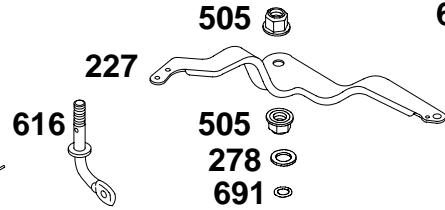

Illustrated Parts List

Model Series

115400

TYPE NUMBERS
0029 THROUGH 0582.

TABLE OF CONTENTS

Air Cleaner (Large)	9
Air Cleaner (Small)	10
Alternator	16
Blower Housing	15
Camshaft	5
Carburetor	7
Controls	8, 14
Crankcase Cover	3
Crankshaft	5
Cylinder	2
Cylinder Head	4
Electric Starter	19, 20
Exhaust System	11
Flywheel	16
Fuel Supply	12, 13
Gasket Set-Engine	21
Gasket Set-Valve	21
Governor Spring	8
Ignition	16
Kit - Carburetor Overhaul	21
Piston, Rings, Connecting Rod	5
Rewind Starter	17, 18
Valves	4

115400

1019 LABEL KIT

1058 OPERATOR'S MANUAL

REF. NO.	PART NO.	DESCRIPTION	REF. NO.	PART NO.	DESCRIPTION	REF. NO.	PART NO.	DESCRIPTION
1	715001	Cylinder Assembly Note 715300 Cylinder Assembly Used on Type No(s). 0106, 0107, 0115, 0116, 0126, 0128, 0131, 0133, 0538, 0582,. 715301 Cylinder Assembly Used on Type No(s). 0037, 0054, 0059, 0079.	15	715000	Plug—Oil Drain	616	710050	Crank—Governor
			17	710003	Bearing—Ball	631	★710004	Washer (Oil Drain Plug)
			227	710051	Lever—Governor Control	652	710023	Screw (Support Bracket)
			278	710058	Washer (Governor Control Lever)	691	★710055	Seal—Governor Shaft
			306	710063	Shield—Cylinder	696	★710091	Seal—O Ring (Oil Sensor)
			307	710023	Screw (Cylinder Shield)	718	710005	Pin—Locating
			505	710059	Nut (Governor Control Lever)	725	710102	Shield—Heat
			578	710308	Wire Assembly	728	710023	Screw (Heat Shield)
			586	710090	Nut (Oil Sensor)	890	715136	Bracket—Support
3	★710000	Seal—Oil (Magneto Side)	614	710056	Pin—Cotter	1019	715031	Kit—Label
						1052	715353	Sensor—Oil
						1058	MS6669	Operator's Manual