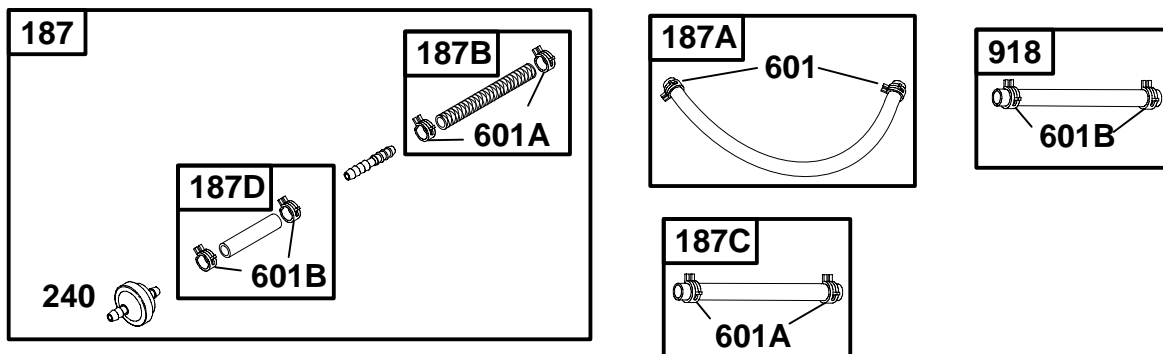

★ Included in Engine Gasket Set–Ref. No. 358.

● Included in Carburetor Overhaul Kit–Ref. Nol 121.

△ Included in Valve Gasket Set–Ref. No. 1095.

◆ Included in Carburetor Gasket Set–Ref. No. 977

REF. NO.	PART NO.	DESCRIPTION	REF. NO.	PART NO.	DESCRIPTION	REF. NO.	PART NO.	DESCRIPTION
187	715172	Line-Fuel (Cut to Required Length) (Used Before Code Date 95080100). Used on Type No(s). 0037, 0040, 0041, 0080, 0081.	187B	715126	Line-Fuel (4mm ID)(Shut Off Valve To Carburetor)(Cut to Required Length)	601A	710075	Clamp-Hose
187A	715125	Line-Fuel (8mm ID)(Fuel Tank To Shut Off Valve)(Cut to Required Length)	187C	715510	Line-Fuel (4mm ID)(Fuel Pump To Carburetor)(Cut to Required Length)	601B	95162	Clamp-Hose
			187D	296004	Line-Fuel (1/4" ID)(Cut to Required Length)	918	499214	Hose-Vacuum (Used After Code Date 95053100). Used on Type No(s). 0116, 0131.
			240	298090	Fuel Filter	————— Note —————		
			601	710067	Clamp-Hose	715292 Hose-Vacuum (Used Before Code Date 95060100). Used on Type No(s). 0116.		