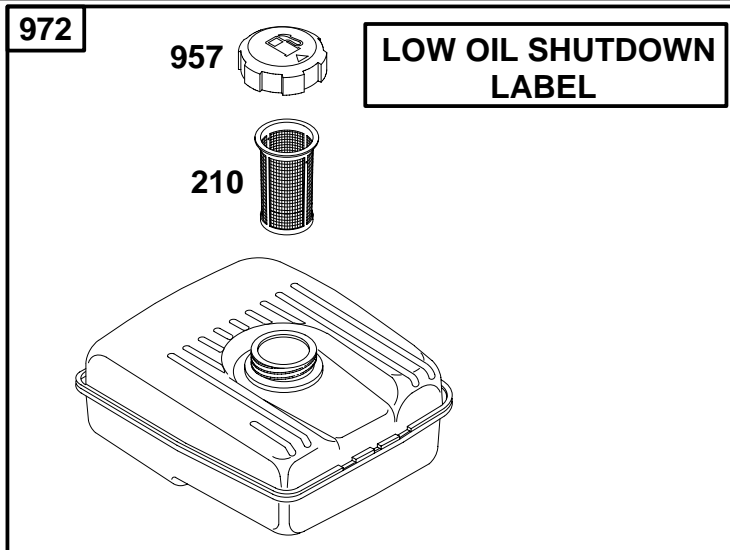

REF. NO.	PART NO.	DESCRIPTION	REF. NO.	PART NO.	DESCRIPTION	REF. NO.	PART NO.	DESCRIPTION
38	710057	Screw (Fuel Shut-Off Valve)	187B	715902	Line-Fuel (Formed Hose, 4mm Inside Diameter) (Fuel Shut Off Valve To Carburetor) (Used After Code Date 02103000).	493	711219	Bracket-Mounting
187	715028	Line-Fuel (8mm Inside Diameter) (Fuel Tank To Fuel Shut Off Valve)(Cut to Required Length) Note 715908 Line-Fuel (8mm Inside Diameter) (Fuel Tank To Fuel Shut Off Valve)(Cut to Required Length) Used on Type No(s). 0118.	190	711216	Screw (Fuel Tank)	601	710067	Clamp-Hose
187A	715029	Line-Fuel (4mm Inside Diameter) (Fuel Shut Off Valve To Carburetor)(Cut to Required Length) (Used Before Code Date 02110100).	210	710065	Strainer-Fuel	601A	710075	Clamp-Hose
			210A	711218	Strainer-Fuel	957	711215	Cap-Fuel Tank (Plastic)
			240	298090	Filter-Fuel Used on Type No(s). 0061.	958	715901	Valve-Fuel Shut Off (Plastic) (Used After Code Date 02103000). Note 715857 Valve-Fuel Shut Off (Plastic) (Used Before Code Date 02110100).
			246	710070	Bowl-Fuel Filter	972	715856	Tank-Fuel (Plastic)
			315	★710072	Seal-O-Ring (Filter Bowl)			
			318	710074	Screw (Mounting Bracket)			
			464	★710069	Seal-O-Ring (Fuel Shut Off Valve)			

● Included in Carburetor Overhaul Kit-Ref. No. 121.
★ Included in Engine Gasket Set-Ref. No. 358.

◆ Included in Carburetor Gasket Set-Ref. No. 977.
△ Included in Valve Gasket Set-Ref. No. 1095.