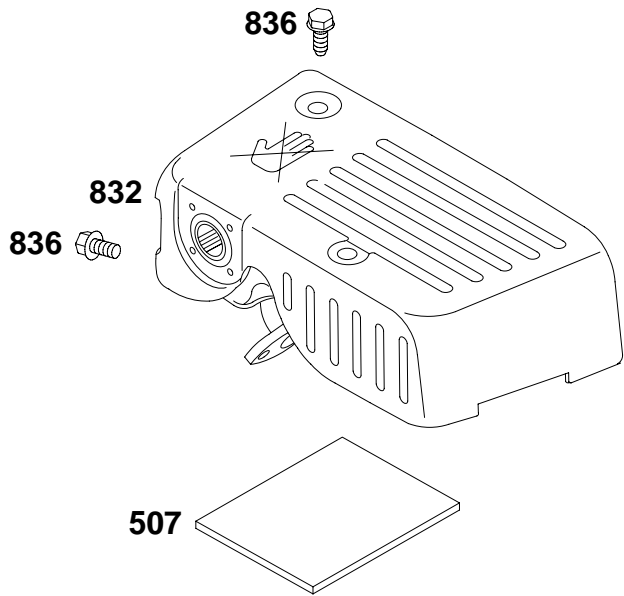

REF. NO.	PART NO.	DESCRIPTION	REF. NO.	PART NO.	DESCRIPTION	REF. NO.	PART NO.	DESCRIPTION
296	710099	Stud (Muffler)	303	715861	Elbow-Exhaust	883	Δ★711245	Gasket-Exhaust
298	710090	Locknut-Muffler/Elbow	507	711243	Insulator	883A	Δ★711244	Gasket-Exhaust
298A	710068	Locknut-Muffler/Elbow	832	711241	Guard-Muffler	883B	710082	Gasket-Exhaust
300	711239	Muffler	836	710074	Screw (Muffler Guard)			Used on Type No(s). 0061, 0116.

● Included in Carburetor Overhaul Kit-Ref. No. 121.
★ Included in Engine Gasket Set-Ref. No. 358.

◆ Included in Carburetor Gasket Set-Ref. No. 977.
Δ Included in Valve Gasket Set-Ref. No. 1095.