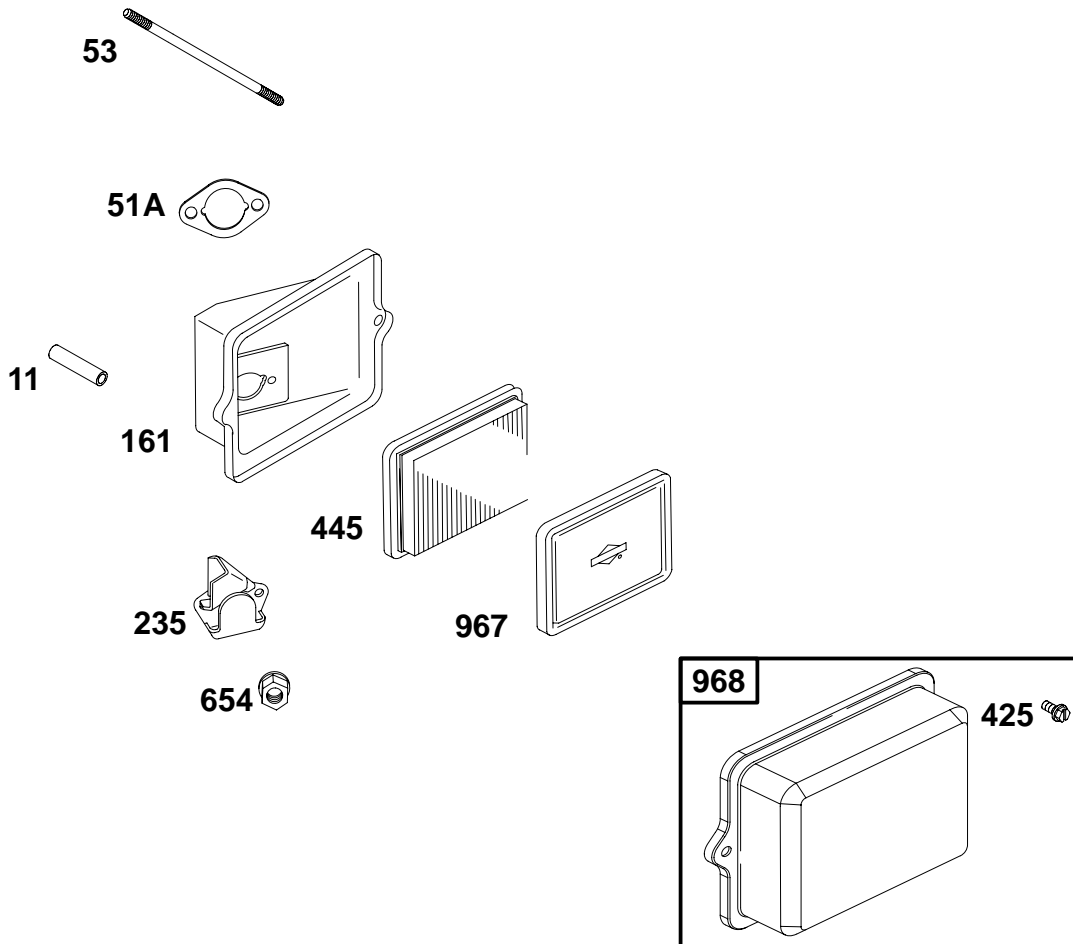

REF. NO.	PART NO.	DESCRIPTION	REF. NO.	PART NO.	DESCRIPTION	REF. NO.	PART NO.	DESCRIPTION
11	710115	Tube-Breather (Cut To Required Length)	235	710522	Shield-Fuel Spray	967	491435	Filter-Pre Cleaner
51A	710639	Gasket-Intake	425	694515	Screw (Air Cleaner Cover)	968	692321	Cover-Air Cleaner
53	710148	Stud (Carburetor)	445	491588	Filter-Air Cleaner Cartridge			
161	711198	Base-Air Cleaner (Metal)	654	710068	Nut (Carburetor)			

● Included in Carburetor Overhaul Kit-Ref. No. 121.
★ Included in Engine Gasket Set-Ref. No. 358.

◆ Included in Carburetor Gasket Set-Ref. No. 977.
Δ Included in Valve Gasket Set-Ref. No. 1095.