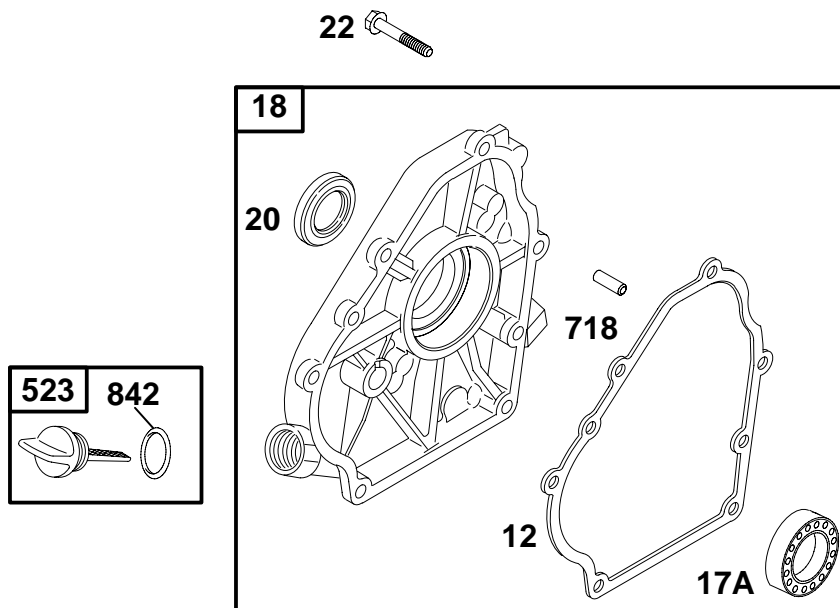

REF. NO.	PART NO.	DESCRIPTION	REF. NO.	PART NO.	DESCRIPTION	REF. NO.	PART NO.	DESCRIPTION
12	★711174	Gasket-Crankcase	18	715842	Cover-Crankcase	22	710032	Screw (Crankcase Cover)
17A	711175	Bearing-Ball			Note	523	715588	Dipstick
					711254 Cover-Crankcase	718	710005	Pin-Locating
					Used on Type No(s). 0120.	842	★710029	Seal-O-Ring (Dipstick Tube)
			20	★710031	Seal-Oil (PTO Side)			

● Included in Carburetor Overhaul Kit-Ref. No. 121.
★ Included in Engine Gasket Set-Ref. No. 358.

◆ Included in Carburetor Gasket Set-Ref. No. 977.
Δ Included in Valve Gasket Set-Ref. No. 1095.