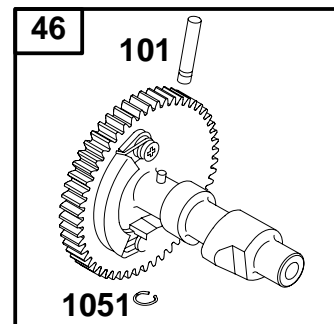

REF. NO.	PART NO.	DESCRIPTION	REF. NO.	PART NO.	DESCRIPTION	REF. NO.	PART NO.	DESCRIPTION
16	711190	Crankshaft (SAE 3/4" Keyway) Used on Type No(s). 0036, 0115, 0130.	24	710037	Key-Flywheel	32	710041	Screw (Connecting Rod)
		Note	25	715850	Piston Assembly (Standard)	46	715844	Camshaft (Spur Gear With Compression Release)
		711331 Crankshaft (SAE Taper) Used on Type No(s). 0061, 0116, 0118, 0123.			Note	101	711193	Pin-Shaft
		711332 Crankshaft (SAE 5/8" Threaded) Used on Type No(s). 0125, 0127.			715851 Piston Assembly (.010" Oversize)	146	710037	Key-Timing
		711333 Crankshaft (SAE 3/4" Threaded) Used on Type No(s). 0124.	26	715016	Ring Set (Standard)	741	711191	Gear-Timing (Spur Gear)
		715903 Crankshaft (SAE Keyway) Used on Type No(s). 0060.			Note	1051	710548	Ring-Retaining
		715906 Crankshaft (JIS Keyway) Used on Type No(s). 0120.			715017 Ring Set (.010" Oversize)			
			27	711172	Lock-Piston Pin			
			28	715853	Pin-Piston (Standard)			
			29	715847	Rod-Connecting (Standard)			
					Note			
					715849 Rod- Connecting (.020" Undersize)			

● Included in Carburetor Overhaul Kit-Ref. No. 121.
★ Included in Engine Gasket Set-Ref. No. 358.

◆ Included in Carburetor Gasket Set-Ref. No. 977.
△ Included in Valve Gasket Set-Ref. No. 1095.