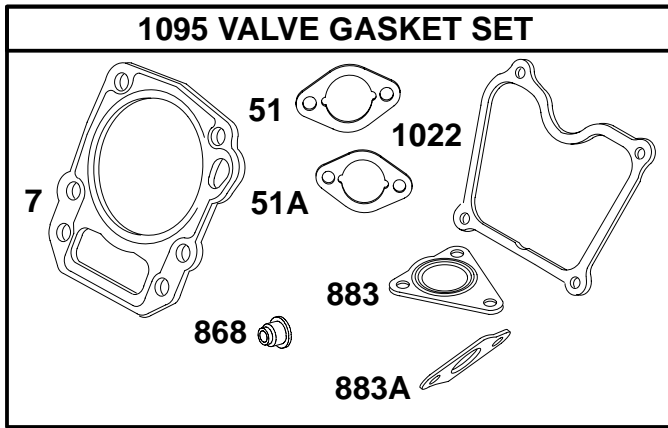

118400

REF. NO.	PART NO.	DESCRIPTION	REF. NO.	PART NO.	DESCRIPTION	REF. NO.	PART NO.	DESCRIPTION
3	★711139	Seal-Oil (Magneto Side)	142	●711322	Nozzle-Carburetor (Standard)	633	◆	Seal-Choke/Throttle Shaft (Sold in Kit Only)
7	△★711129	Gasket-Cylinder Head	147	●711315	Jet-Pilot	637	◆	Washer (Throttle Shaft, Sold in Kit Only)
12	★711174	Gasket-Crankcase	255	●710177	Bushing-Choke Shaft	691	★710055	Seal-Governor Shaft
20	★710031	Seal-Oil (PTO Side)	255A	●710179	Bushing-Choke Shaft	773	●710175	Retainer
51	★△710060	Gasket-Intake	276	◆711319	Washer-Sealing (Sold in Kit Only)	842	★710029	Seal-O-Ring (Dipstick Tube)
51A	★△710639	Gasket-Intake	315	★710072	Seal-O-Ring (Filter Bowl)	868	△711287	Seal-Valve
104	●710195	Pin-Float Hinge	358	715875	Gasket Set-Engine	883	△★711245	Gasket-Exhaust
105	●715868	Valve-Float Needle	464	★710069	Seal-O-Ring (Shut Off Valve)	883A	△★711244	Gasket-Exhaust
117	●711323	Jet-Main (Standard)	631	★711188	Washer (Oil Drain Plug)	977	715876	Gasket Set-Carburetor
121	715874	Kit-Carburetor Overhaul				987	●711324	Seal-Throttle Shaft
137	◆711318	Gasket-Float Bowl				1022	△★711112	Gasket-Rocker Cover
						1095	715877	Gasket Set-Valve

● Included in Carburetor Overhaul Kit-Ref. No. 121.
★ Included in Engine Gasket Set-Ref. No. 358.

◆ Included in Carburetor Gasket Set-Ref. No. 977.
△ Included in Valve Gasket Set-Ref. No. 1095.