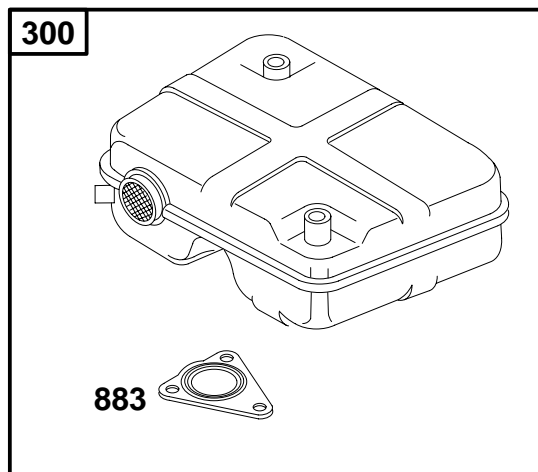

REF. NO.	PART NO.	DESCRIPTION	REF. NO.	PART NO.	DESCRIPTION	REF. NO.	PART NO.	DESCRIPTION
296	710099	Stud (Muffler)	303	715861	Elbow-Exhaust	883	Δ★711245	Gasket-Exhaust
298	710090	Locknut-Muffler/Elbow	507	711243	Insulator	883A	Δ★711244	Gasket-Exhaust
298A	710068	Locknut-Muffler/Elbow	832	711241	Guard-Muffler	883B	710082	Gasket-Exhaust
300	711239	Muffler	836	710074	Screw (Muffler Guard)			Used on Type No(s). 0061, 0116.

● Included in Carburetor Overhaul Kit-Ref. No. 121.
★ Included in Engine Gasket Set-Ref. No. 358.

◆ Included in Carburetor Gasket Set-Ref. No. 977.
Δ Included in Valve Gasket Set-Ref. No. 1095.