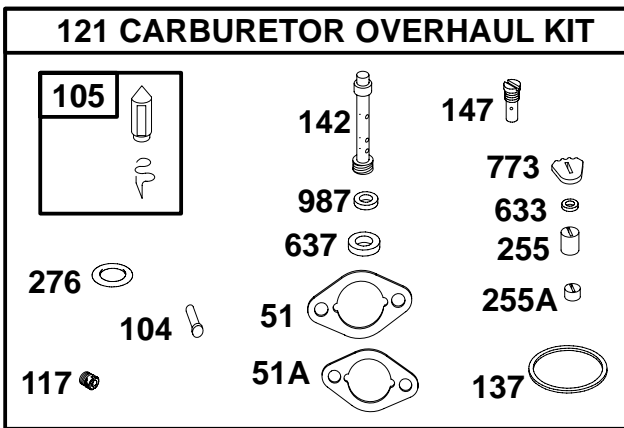

118400

REF. NO.	PART NO.	DESCRIPTION	REF. NO.	PART NO.	DESCRIPTION	REF. NO.	PART NO.	DESCRIPTION
3	★711139	Seal-Oil (Magneto Side)	142	●711322	Nozzle-Carburetor (Standard)	633	◆	Seal-Choke/Throttle Shaft (Sold in Kit Only)
7	△★711129	Gasket-Cylinder Head	147	●711315	Jet-Pilot	637	◆	Washer (Throttle Shaft, Sold in Kit Only)
12	★711174	Gasket-Crankcase	255	●710177	Bushing-Choke Shaft	691	★710055	Seal-Governor Shaft
20	★710031	Seal-Oil (PTO Side)	255A	●710179	Bushing-Choke Shaft	773	●710175	Retainer
51	★△710060	Gasket-Intake	276	◆711319	Washer-Sealing (Sold in Kit Only)	842	★710029	Seal-O-Ring (Dipstick Tube)
51A	★△710639	Gasket-Intake	315	★710072	Seal-O-Ring (Filter Bowl)	868	△711287	Seal-Valve
104	●710195	Pin-Float Hinge	358	715875	Gasket Set-Engine	883	△★711245	Gasket-Exhaust
105	●715868	Valve-Float Needle	464	★710069	Seal-O-Ring (Shut Off Valve)	883A	△★711244	Gasket-Exhaust
117	●711323	Jet-Main (Standard)	631	★711188	Washer (Oil Drain Plug)	977	715876	Gasket Set-Carburetor
121	715874	Kit-Carburetor Overhaul				987	●711324	Seal-Throttle Shaft
137	◆711318	Gasket-Float Bowl				1022	△★711112	Gasket-Rocker Cover
						1095	715877	Gasket Set-Valve

● Included in Carburetor Overhaul Kit-Ref. No. 121.
★ Included in Engine Gasket Set-Ref. No. 358.

◆ Included in Carburetor Gasket Set-Ref. No. 977.
△ Included in Valve Gasket Set-Ref. No. 1095.