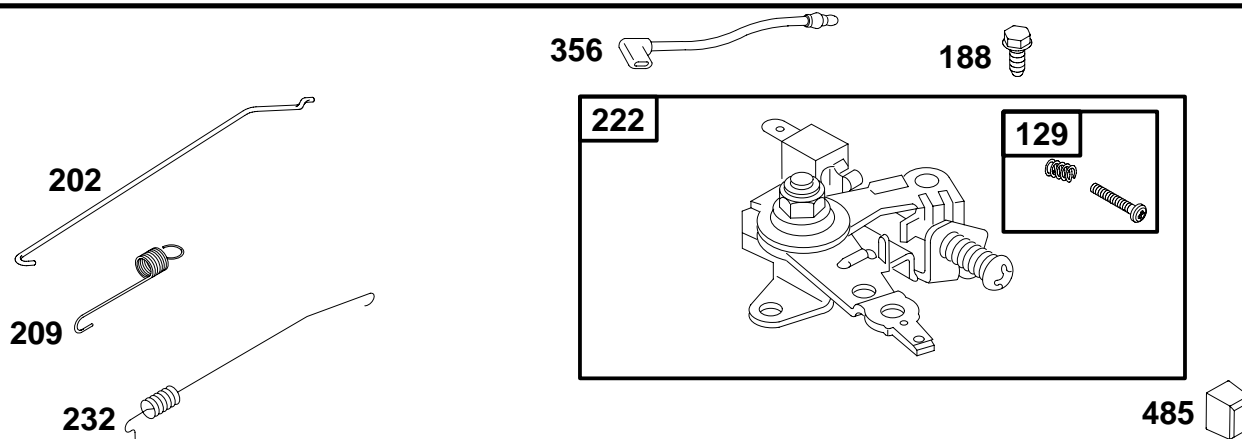

REF. NO.	PART NO.	DESCRIPTION	REF. NO.	PART NO.	DESCRIPTION	REF. NO.	PART NO.	DESCRIPTION
129	715854	Screw/Spring—Governor Speed Used on Type No(s). 0036, 0060, 0115, 0124, 0125. Note — 715909 Screw/Spring—Governor Speed Used on Type No(s). 0061, 0116, 0118, 0123. xxxxxxScrew/Spring—Governor Speed Used on Type No(s). 0120, 0127, 0130.	209	711250	Spring—Governor Used on Type No(s). 0036, 0060, 0115. Note — 711434 Spring—Governor Used on Type No(s). 0061, 0116, 0118, 0123. 711435 Spring—Governor Used on Type No(s). 0120. 711436 Spring—Governor Used on Type No(s). 0124, 0125. 711437 Spring—Governor Used on Type No(s). 0127. 711438 Spring—Governor Used on Type No(s). 0130.	222	715855	Bracket—Control Used on Type No(s). 0036, 0060, 0115, 0124, 0125. Note — 715904 Bracket—Control Used on Type No(s). 0061, 0116, 0118, 0123. 715905 Bracket—Control Used on Type No(s). 0120, 0127, 0130.
188	711209	Screw (Control Bracket)				232	711207	Spring—Governor Link
202	711206	Link—Mechanical Governor				356	711203	Wire—Stop
						485	692295	Knob—Control

● Included in Carburetor Overhaul Kit—Ref. No. 121.
★ Included in Engine Gasket Set—Ref. No. 358.

◆ Included in Carburetor Gasket Set—Ref. No. 977.
△ Included in Valve Gasket Set—Ref. No. 1095.