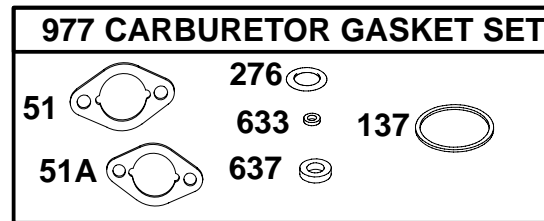

118400

REF. NO.	PART NO.	DESCRIPTION	REF. NO.	PART NO.	DESCRIPTION	REF. NO.	PART NO.	DESCRIPTION
3	★711139	Seal-Oil (Magneto Side)	142	●711322	Nozzle-Carburetor (Standard)	633	◆	Seal-Choke/Throttle Shaft (Sold in Kit Only)
7	△★711129	Gasket-Cylinder Head	147	●711315	Jet-Pilot	637	◆	Washer (Throttle Shaft, Sold in Kit Only)
12	★711174	Gasket-Crankcase	255	●710177	Bushing-Choke Shaft	691	★710055	Seal-Governor Shaft
20	★710031	Seal-Oil (PTO Side)	255A	●710179	Bushing-Choke Shaft	773	●710175	Retainer
51	★△710060	Gasket-Intake	276	◆711319	Washer-Sealing (Sold in Kit Only)	842	★710029	Seal-O-Ring (Dipstick Tube)
51A	★△710639	Gasket-Intake	315	★710072	Seal-O-Ring (Filter Bowl)	868	△711287	Seal-Valve
104	●710195	Pin-Float Hinge	358	715875	Gasket Set-Engine	883	△★711245	Gasket-Exhaust
105	●715868	Valve-Float Needle	464	★710069	Seal-O-Ring (Shut Off Valve)	883A	△★711244	Gasket-Exhaust
117	●711323	Jet-Main (Standard)	631	★711188	Washer (Oil Drain Plug)	977	715876	Gasket Set-Carburetor
121	715874	Kit-Carburetor Overhaul				987	●711324	Seal-Throttle Shaft
137	◆711318	Gasket-Float Bowl				1022	△★711112	Gasket-Rocker Cover
						1095	715877	Gasket Set-Valve

● Included in Carburetor Overhaul Kit-Ref. No. 121.
★ Included in Engine Gasket Set-Ref. No. 358.

◆ Included in Carburetor Gasket Set-Ref. No. 977.
△ Included in Valve Gasket Set-Ref. No. 1095.