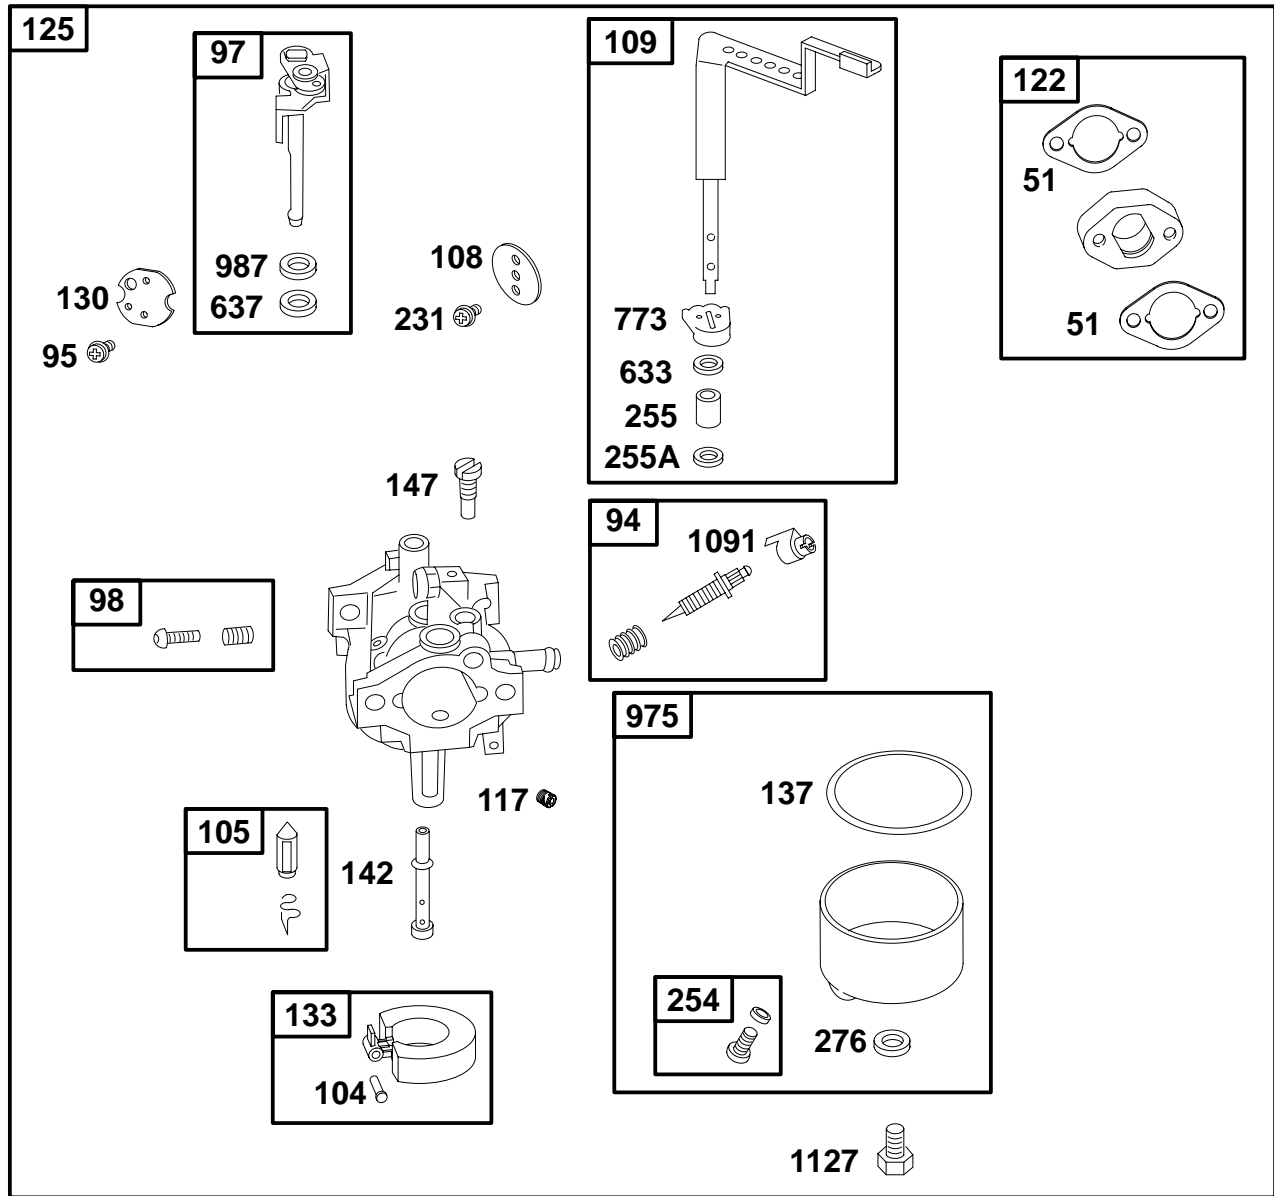

REF. NO.	PART NO.	DESCRIPTION	REF. NO.	PART NO.	DESCRIPTION	REF. NO.	PART NO.	DESCRIPTION
51	★△710060	Gasket-Intake	125	715866	Carburetor	633	◆	Seal-Choke/Throttle Shaft
94	715293	Kit-Idle Mixture	130	711312	Valve-Throttle			(Sold in Kit Only)
95	711311	Screw (Throttle Valve)	133	715079	Float-Carburetor	637	◆	Washer (Throttle Shaft, Sold in Kit Only)
97	715869	Shaft-Throttle	137	◆711318	Gasket-Float Bowl	773	◆710175	Retainer
98	715872	Kit-Idle Speed	142	◆711322	Nozzle-Carburetor (Standard)	975	715870	Bowl-Float
104	◆710195	Pin-Float Hinge	147	◆711315	Jet-Pilot	987	◆711324	Seal-Throttle Shaft
105	◆715868	Valve-Float Needle	231	711314	Screw (Choke Valve)	1091	710485	Cap-Limiter
108	711313	Valve-Choke	254	715871	Drain-Carburetor Bowl	1127	711320	Screw (Float Bowl)
109	715873	Shaft-Choke	255	◆710177	Bushing-Choke Shaft			
117	◆711323	Jet-Main (Standard)	255A	◆710179	Bushing-Choke Shaft			
122	715034	Spacer-Carburetor	276	◆711319	Washer-Sealing			

◆ Included in Carburetor Overhaul Kit-Ref. No. 121.
★ Included in Engine Gasket Set-Ref. No. 358.

◆ Included in Carburetor Gasket Set-Ref. No. 977.
△ Included in Valve Gasket Set-Ref. No. 1095.