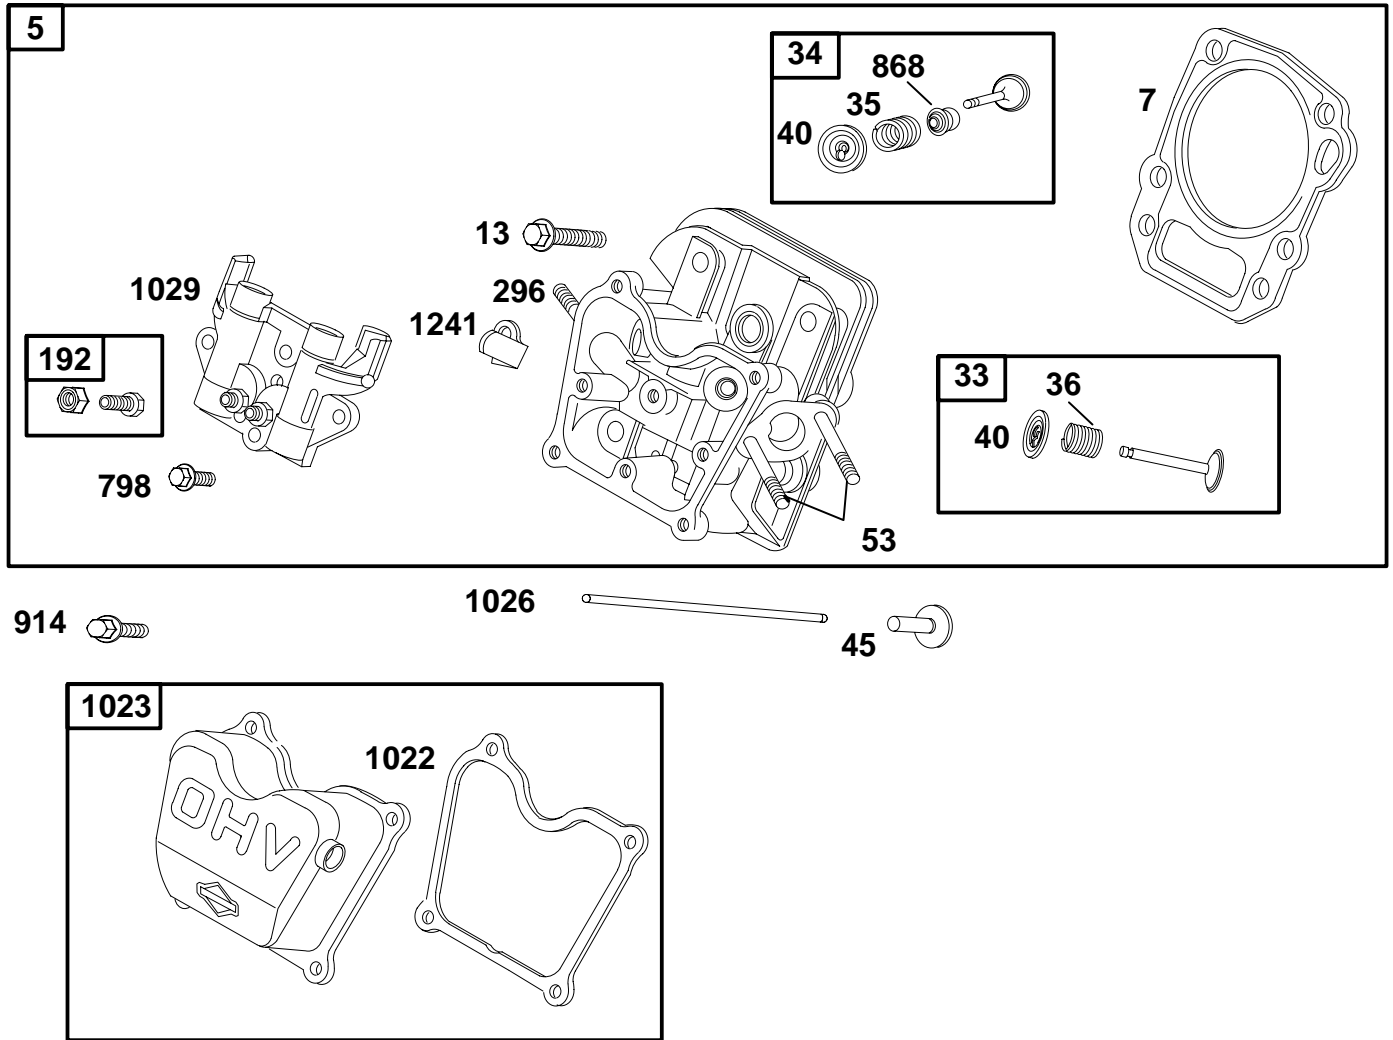

REF. NO.	PART NO.	DESCRIPTION	REF. NO.	PART NO.	DESCRIPTION	REF. NO.	PART NO.	DESCRIPTION
5	715812	Head-Cylinder	40	711086	Retainer-Valve	868	Δ711287	Seal-Valve
7	Δ★711129	Gasket-Cylinder Head	45	711173	Tappet-Valve	914	710057	Screw (Rocker Cover)
13	710020	Screw (Cylinder Head)	53	710148	Stud (Carburetor)	1022	Δ★711112	Gasket-Rocker Cover
33	715846	Valve-Exhaust	192	715841	Adjuster-Rocker Arm	1023	715840	Cover-Rocker Arm
34	715845	Valve-Intake	296	710099	Stud (Muffler)	1026	711176	Rod-Push
35	711087	Spring-Valve (Intake)	798	710234	Screw (Rocker Arm)	1029	715814	Arm-Rocker
36	711087	Spring-Valve (Exhaust)				1241	711084	Plate-Valve Spring

- Included in Carburetor Overhaul Kit-Ref. No. 121.
- ★ Included in Engine Gasket Set-Ref. No. 358.

- Included in Carburetor Gasket Set-Ref. No. 977.
- Δ Included in Valve Gasket Set-Ref. No. 1095.