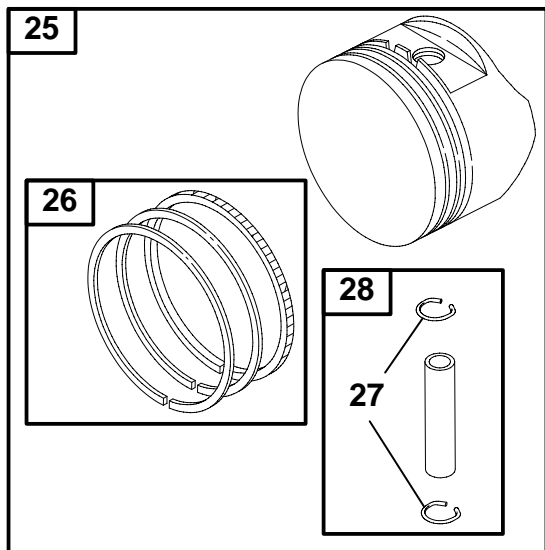

REF. NO.	PART NO.	DESCRIPTION	REF. NO.	PART NO.	DESCRIPTION	REF. NO.	PART NO.	DESCRIPTION
16	711190	Crankshaft (SAE 3/4" Keyway) Used on Type No(s). 0036, 0115, 0130.	24	710037	Key-Flywheel	32	710041	Screw (Connecting Rod)
		Note	25	715850	Piston Assembly (Standard)	46	715844	Camshaft (Spur Gear With Compression Release)
		711331 Crankshaft (SAE Taper) Used on Type No(s). 0061, 0116, 0118, 0123.			Note	101	711193	Pin-Shaft
		711332 Crankshaft (SAE 5/8" Threaded) Used on Type No(s). 0125, 0127.			715851 Piston Assembly (.010" Oversize)	146	710037	Key-Timing
		711333 Crankshaft (SAE 3/4" Threaded) Used on Type No(s). 0124.	26	715016	Ring Set (Standard)	741	711191	Gear-Timing (Spur Gear)
		715903 Crankshaft (SAE Keyway) Used on Type No(s). 0060.			Note	1051	710548	Ring-Retaining
		715906 Crankshaft (JIS Keyway) Used on Type No(s). 0120.			715017 Ring Set (.010" Oversize)			
			27	711172	Lock-Piston Pin			
			28	715853	Pin-Piston (Standard)			
			29	715847	Rod-Connecting (Standard)			
					Note			
					715849 Rod- Connecting (.020" Undersize)			

● Included in Carburetor Overhaul Kit-Ref. No. 121.
★ Included in Engine Gasket Set-Ref. No. 358.

◆ Included in Carburetor Gasket Set-Ref. No. 977.
△ Included in Valve Gasket Set-Ref. No. 1095.