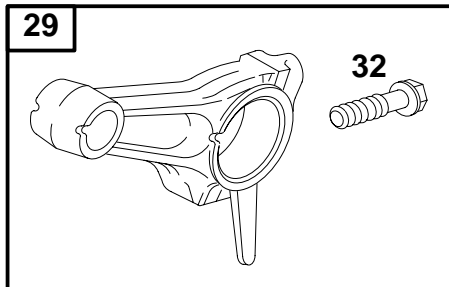

REF. NO.	PART NO.	DESCRIPTION	REF. NO.	PART NO.	DESCRIPTION	REF. NO.	PART NO.	DESCRIPTION
16	711190	Crankshaft (SAE 3/4" Keyway) Used on Type No(s). 0036, 0115, 0130.	24	710037	Key-Flywheel	32	710041	Screw (Connecting Rod)
		Note	25	715850	Piston Assembly (Standard)	46	715844	Camshaft (Spur Gear With Compression Release)
		711331 Crankshaft (SAE Taper) Used on Type No(s). 0061, 0116, 0118, 0123.			Note	101	711193	Pin-Shaft
		711332 Crankshaft (SAE 5/8" Threaded) Used on Type No(s). 0125, 0127.			715851 Piston Assembly (.010" Oversize)	146	710037	Key-Timing
		711333 Crankshaft (SAE 3/4" Threaded) Used on Type No(s). 0124.	26	715016	Ring Set (Standard)	741	711191	Gear-Timing (Spur Gear)
		715903 Crankshaft (SAE Keyway) Used on Type No(s). 0060.			Note	1051	710548	Ring-Retaining
		715906 Crankshaft (JIS Keyway) Used on Type No(s). 0120.			715017 Ring Set (.010" Oversize)			
			27	711172	Lock-Piston Pin			
			28	715853	Pin-Piston (Standard)			
			29	715847	Rod-Connecting (Standard)			
					Note			
					715849 Rod- Connecting (.020" Undersize)			

● Included in Carburetor Overhaul Kit-Ref. No. 121.
★ Included in Engine Gasket Set-Ref. No. 358.

◆ Included in Carburetor Gasket Set-Ref. No. 977.
△ Included in Valve Gasket Set-Ref. No. 1095.