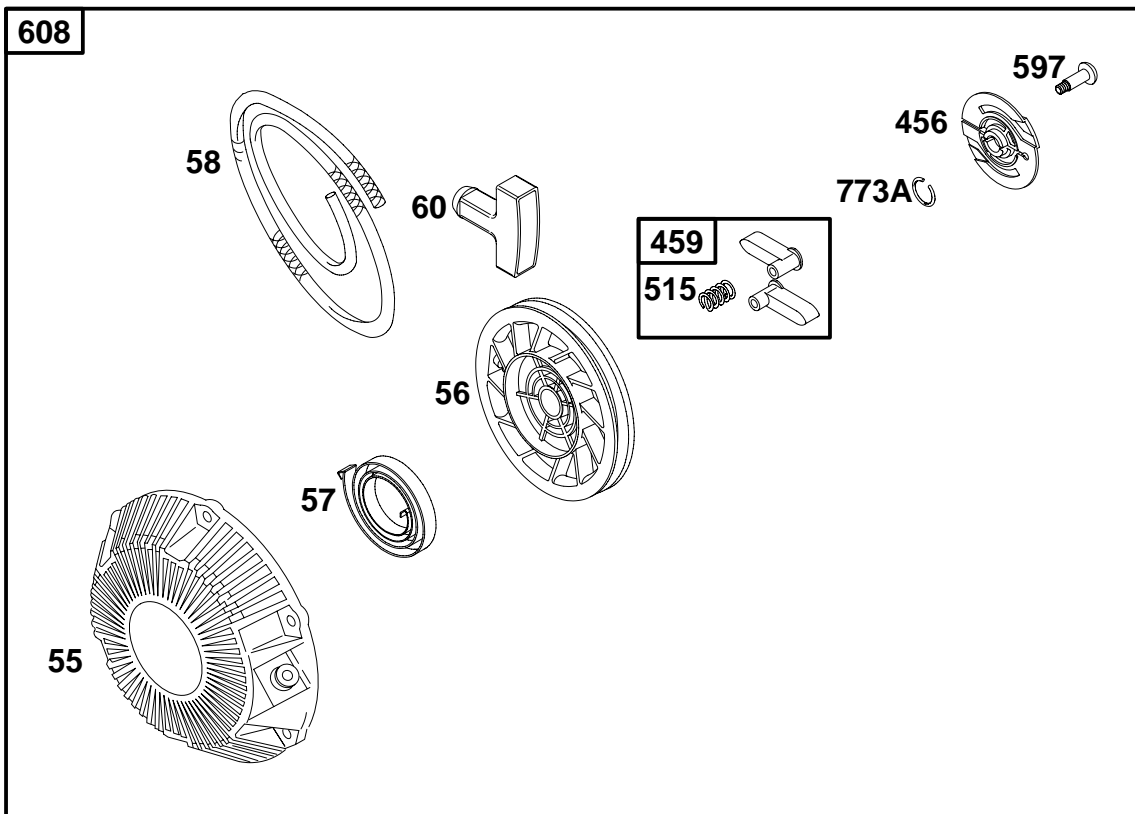

65

REF. NO.	PART NO.	DESCRIPTION	REF. NO.	PART NO.	DESCRIPTION	REF. NO.	PART NO.	DESCRIPTION
55	711227	Housing-Rewind Starter	60	490652	Grip-Starter Rope	597	711235	Screw (Pawl Friction Plate)
56	711231	Pulley-Starter	65	711222	Screw (Rewind Starter)	608	715859	Starter-Rewind
57	711229	Spring-Rewind Starter	456	711233	Plate-Pawl Friction	773A	711225	Retainer
58	711221	Rope-Starter (Cut to Required Length)	459	715860	Pawl-Ratchet			
			515	691528	Spring-Pawl			

- Included in Carburetor Overhaul Kit-Ref. No. 121.
- ★ Included in Engine Gasket Set-Ref. No. 358.

- Included in Carburetor Gasket Set-Ref. No. 977.
- △ Included in Valve Gasket Set-Ref. No. 1095.