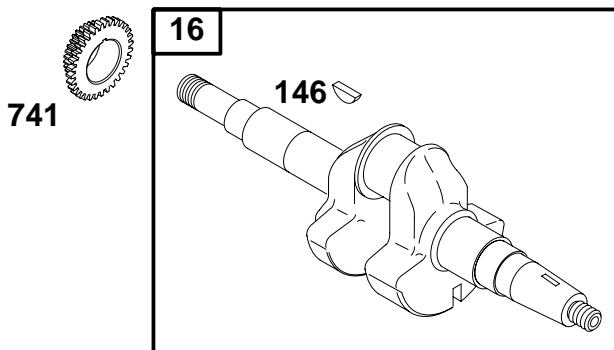

REF. NO.	PART NO.	DESCRIPTION	REF. NO.	PART NO.	DESCRIPTION	REF. NO.	PART NO.	DESCRIPTION
16	711190	Crankshaft (SAE 3/4" Keyway) Used on Type No(s). 0036, 0115, 0130.	24	710037	Key-Flywheel	32	710041	Screw (Connecting Rod)
		Note	25	715850	Piston Assembly (Standard)	46	715844	Camshaft (Spur Gear With Compression Release)
		711331 Crankshaft (SAE Taper) Used on Type No(s). 0061, 0116, 0118, 0123.			Note	101	711193	Pin-Shaft
		711332 Crankshaft (SAE 5/8" Threaded) Used on Type No(s). 0125, 0127.			715851 Piston Assembly (.010" Oversize)	146	710037	Key-Timing
		711333 Crankshaft (SAE 3/4" Threaded) Used on Type No(s). 0124.	26	715016	Ring Set (Standard)	741	711191	Gear-Timing (Spur Gear)
		715903 Crankshaft (SAE Keyway) Used on Type No(s). 0060.			Note	1051	710548	Ring-Retaining
		715906 Crankshaft (JIS Keyway) Used on Type No(s). 0120.			715017 Ring Set (.010" Oversize)			
			27	711172	Lock-Piston Pin			
			28	715853	Pin-Piston (Standard)			
			29	715847	Rod-Connecting (Standard)			
					Note			
					715849 Rod- Connecting (.020" Undersize)			

● Included in Carburetor Overhaul Kit-Ref. No. 121.
★ Included in Engine Gasket Set-Ref. No. 358.

◆ Included in Carburetor Gasket Set-Ref. No. 977.
△ Included in Valve Gasket Set-Ref. No. 1095.