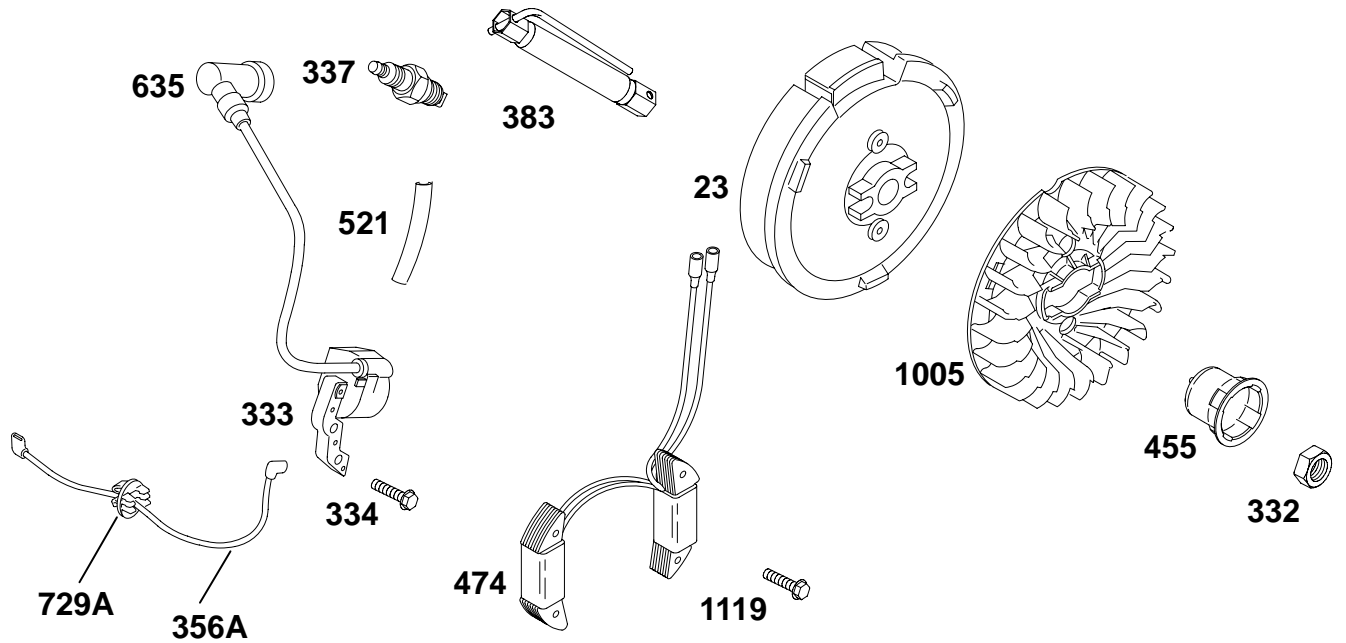

REF. NO.	PART NO.	DESCRIPTION	REF. NO.	PART NO.	DESCRIPTION	REF. NO.	PART NO.	DESCRIPTION
23	711196	Flywheel	337	711252	Plug-Spark	729A	710046	Clip-Wire
		Note	356A	710324	Wire-Stop	1005	711170	Fan-Flywheel
		711440 Flywheel	383	19374	Wrench-Spark Plug	1119	710047	Screw
		Used on Type No(s).	455	711237	Cup-Flywheel			(Alternator)
		0115.	474	715255	Alternator			Used on Type No(s).
332	710048	Nut			Used on Type No(s).			0115.
		(Flywheel)	521	711171	Shield-Cable			
333	711197	Armature-Magneto	635	710634	Boot-Spark Plug			
334	711142	Screw						
		(Magneto Armature)						

- Included in Carburetor Overhaul Kit-Ref. No. 121.
- ★ Included in Engine Gasket Set-Ref. No. 358.

- Included in Carburetor Gasket Set-Ref. No. 977.
- △ Included in Valve Gasket Set-Ref. No. 1095.