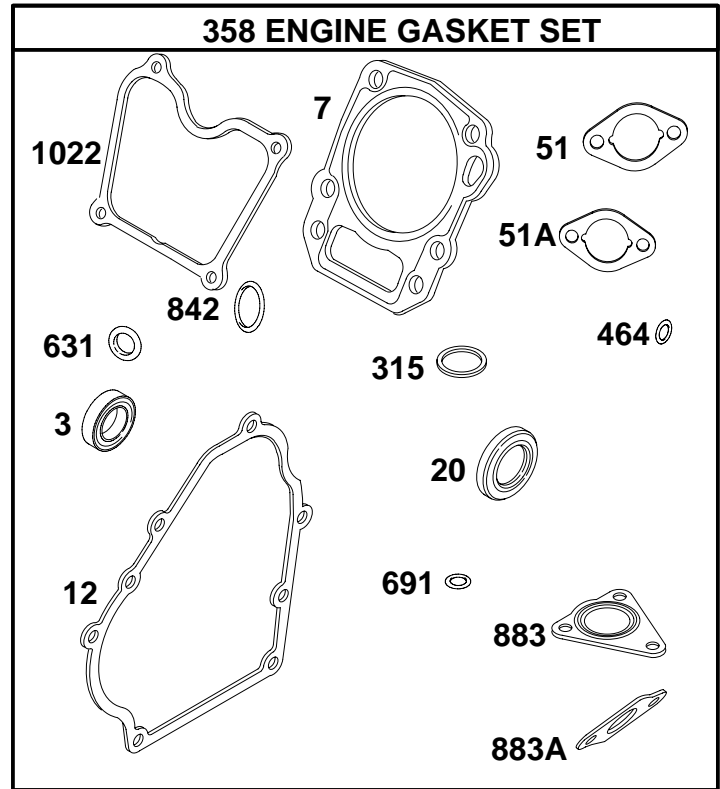

118400

REF. NO.	PART NO.	DESCRIPTION	REF. NO.	PART NO.	DESCRIPTION	REF. NO.	PART NO.	DESCRIPTION
3	★711139	Seal-Oil (Magneto Side)	142	●711322	Nozzle-Carburetor (Standard)	633	◆	Seal-Choke/Throttle Shaft (Sold in Kit Only)
7	△★711129	Gasket-Cylinder Head	147	●711315	Jet-Pilot	637	◆	Washer (Throttle Shaft, Sold in Kit Only)
12	★711174	Gasket-Crankcase	255	●710177	Bushing-Choke Shaft	691	★710055	Seal-Governor Shaft
20	★710031	Seal-Oil (PTO Side)	255A	●710179	Bushing-Choke Shaft	773	●710175	Retainer
51	★△710060	Gasket-Intake	276	◆711319	Washer-Sealing (Sold in Kit Only)	842	★710029	Seal-O-Ring (Dipstick Tube)
51A	★△710639	Gasket-Intake	315	★710072	Seal-O-Ring (Filter Bowl)	868	△711287	Seal-Valve
104	●710195	Pin-Float Hinge	358	715875	Gasket Set-Engine	883	△★711245	Gasket-Exhaust
105	●715868	Valve-Float Needle	464	★710069	Seal-O-Ring (Shut Off Valve)	883A	△★711244	Gasket-Exhaust
117	●711323	Jet-Main (Standard)	631	★711188	Washer (Oil Drain Plug)	977	715876	Gasket Set-Carburetor
121	715874	Kit-Carburetor Overhaul				987	●711324	Seal-Throttle Shaft
137	◆711318	Gasket-Float Bowl				1022	△★711112	Gasket-Rocker Cover
						1095	715877	Gasket Set-Valve

● Included in Carburetor Overhaul Kit-Ref. No. 121.
★ Included in Engine Gasket Set-Ref. No. 358.

◆ Included in Carburetor Gasket Set-Ref. No. 977.
△ Included in Valve Gasket Set-Ref. No. 1095.