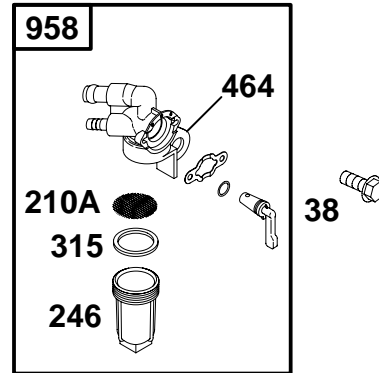

REF. NO.	PART NO.	DESCRIPTION	REF. NO.	PART NO.	DESCRIPTION	REF. NO.	PART NO.	DESCRIPTION
38	710057	Screw (Fuel Shut-Off Valve)	187B	715902	Line-Fuel (Formed Hose, 4mm Inside Diameter) (Fuel Shut Off Valve To Carburetor) (Used After Code Date 02103000).	493	711219	Bracket-Mounting
187	715028	Line-Fuel (8mm Inside Diameter) (Fuel Tank To Fuel Shut Off Valve)(Cut to Required Length) Note 715908 Line-Fuel (8mm Inside Diameter) (Fuel Tank To Fuel Shut Off Valve)(Cut to Required Length) Used on Type No(s). 0118.	190	711216	Screw (Fuel Tank)	601	710067	Clamp-Hose
187A	715029	Line-Fuel (4mm Inside Diameter) (Fuel Shut Off Valve To Carburetor)(Cut to Required Length) (Used Before Code Date 02110100).	210	710065	Strainer-Fuel	601A	710075	Clamp-Hose
			210A	711218	Strainer-Fuel	957	711215	Cap-Fuel Tank (Plastic)
			240	298090	Filter-Fuel Used on Type No(s). 0061.	958	715901	Valve-Fuel Shut Off (Plastic) (Used After Code Date 02103000). Note 715857 Valve-Fuel Shut Off (Plastic) (Used Before Code Date 02110100).
			246	710070	Bowl-Fuel Filter	972	715856	Tank-Fuel (Plastic)
			315	★710072	Seal-O-Ring (Filter Bowl)			
			318	710074	Screw (Mounting Bracket)			
			464	★710069	Seal-O-Ring (Fuel Shut Off Valve)			

● Included in Carburetor Overhaul Kit-Ref. No. 121.
★ Included in Engine Gasket Set-Ref. No. 358.

◆ Included in Carburetor Gasket Set-Ref. No. 977.
△ Included in Valve Gasket Set-Ref. No. 1095.