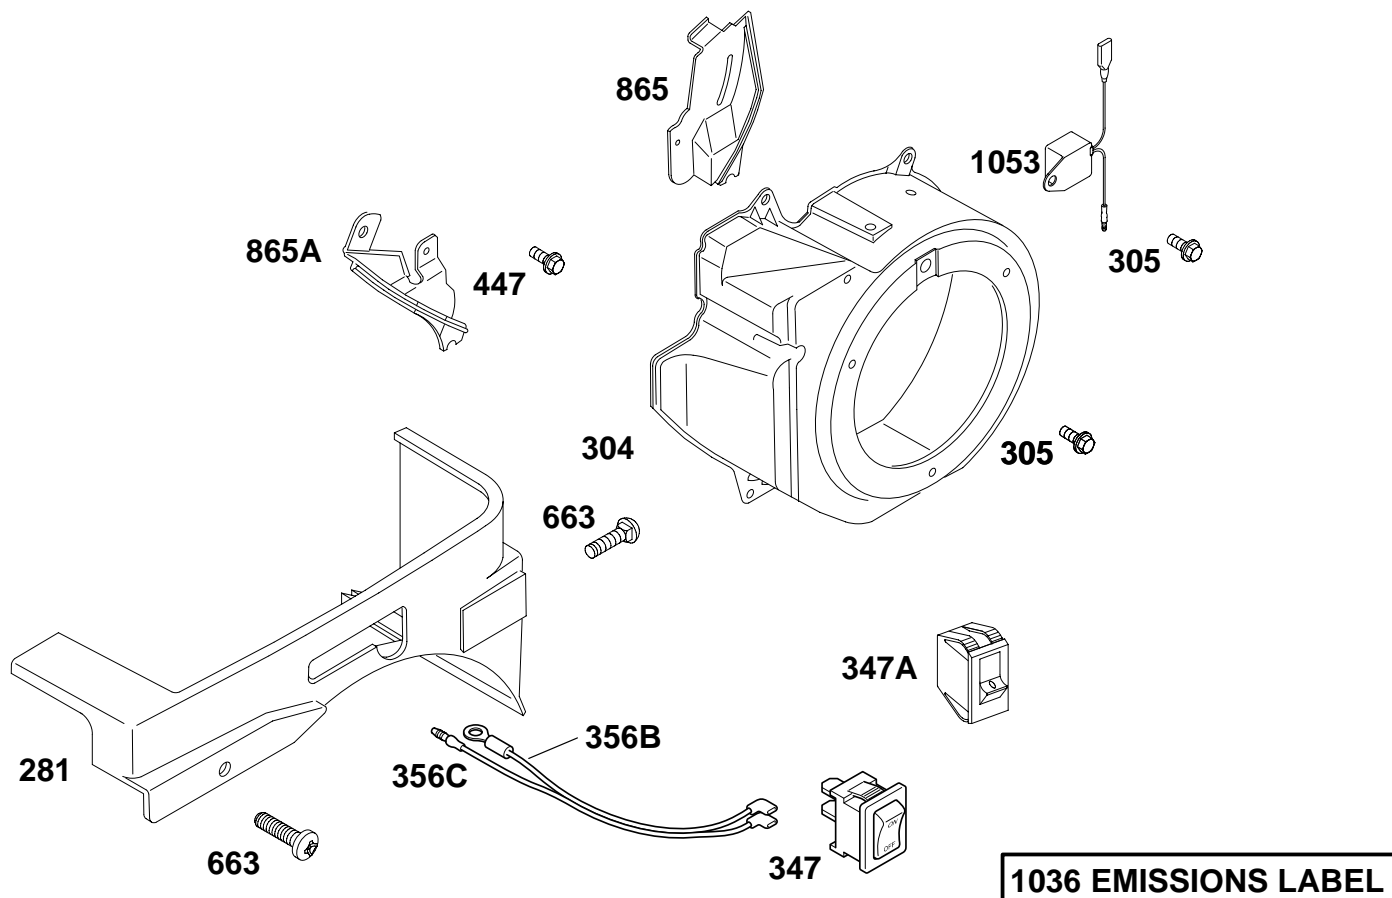

REF. NO.	PART NO.	DESCRIPTION	REF. NO.	PART NO.	DESCRIPTION	REF. NO.	PART NO.	DESCRIPTION
281	711248	Panel-Control Used on Type No(s). 0036, 0060, 0115, 0118, 0124, 0125.	347A	711439	Switch-Rocker Used on Type No(s). 0118.	865A	711213	Cover-Air Guide (Cylinder Head Side)
		Note	356B	710087	Wire-Stop Used on Type No(s). 0061, 0116, 0120, 0123, 0127, 0130.	1036	711290	Label-Emissions (Used After Code Date 99093000).
		711433 Panel-Control Used on Type No(s). 0061, 0116, 0120, 0123, 0127, 0130.	356C	710087	Wire-Stop Used on Type No(s). 0061, 0116, 0120, 0123, 0127, 0130.	1053	710305	Module-Oil Gard®
304	711210	Housing-Blower	663	711249	Screw (Control Panel)			
305	710023	Screw (Blower Housing)	865	711212	Cover-Air Guide (Opposite Cylinder Head Side)			
347	691995	Switch-Rocker Used on Type No(s). 0061, 0116, 0120, 0123, 0127, 0130.						

- Included in Carburetor Overhaul Kit-Ref. No. 121.
- ★ Included in Engine Gasket Set-Ref. No. 358.

- Included in Carburetor Gasket Set-Ref. No. 977.
- △ Included in Valve Gasket Set-Ref. No. 1095.