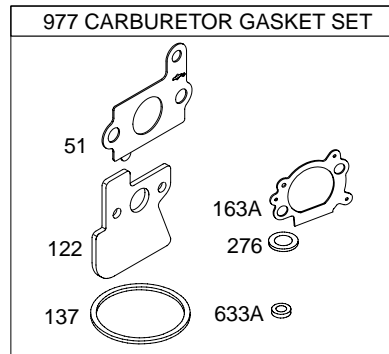

Illustrated Parts List

Model Series

11C600

TYPE NUMBERS
0100 through 0110.

TABLE OF CONTENTS

Air Cleaner	6
Blower Housing/Shrouds	7
Camshaft	2
Carburetor	4
Controls	5
Crankshaft	2
Cylinder	2
Cylinder Head	3
Engine Sump	2
Exhaust System	6
Flywheel	7
Flywheel Brake	5
Fuel Supply	4
Governor Spring	5
Ignition	5
Lubrication	2
Piston Group	2
Rewind Starter	7

11C600

Illustrations cover a range of engines. Parts shown without corresponding text may not be used on your specific engine.
 5051-2 Assemblies include all parts shown in frames. 10/07/2004

914

Illustrations cover a range of engines. Parts shown without corresponding text may not be used on your specific engine.
 5051-3 Assemblies include all parts shown in frames. 10/07/2004

Illustrations cover a range of engines. Parts shown without corresponding text may not be used on your specific engine.
 5051-4 Assemblies include all parts shown in frames. 10/07/2004

Illustrations cover a range of engines. Parts shown without corresponding text may not be used on your specific engine.
5051-5 Assemblies include all parts shown in frames. 10/07/2004

Illustrations cover a range of engines. Parts shown without corresponding text may not be used on your specific engine.
5051-6 Assemblies include all parts shown in frames. **10/07/2004**

Illustrations cover a range of engines. Parts shown without corresponding text may not be used on your specific engine.