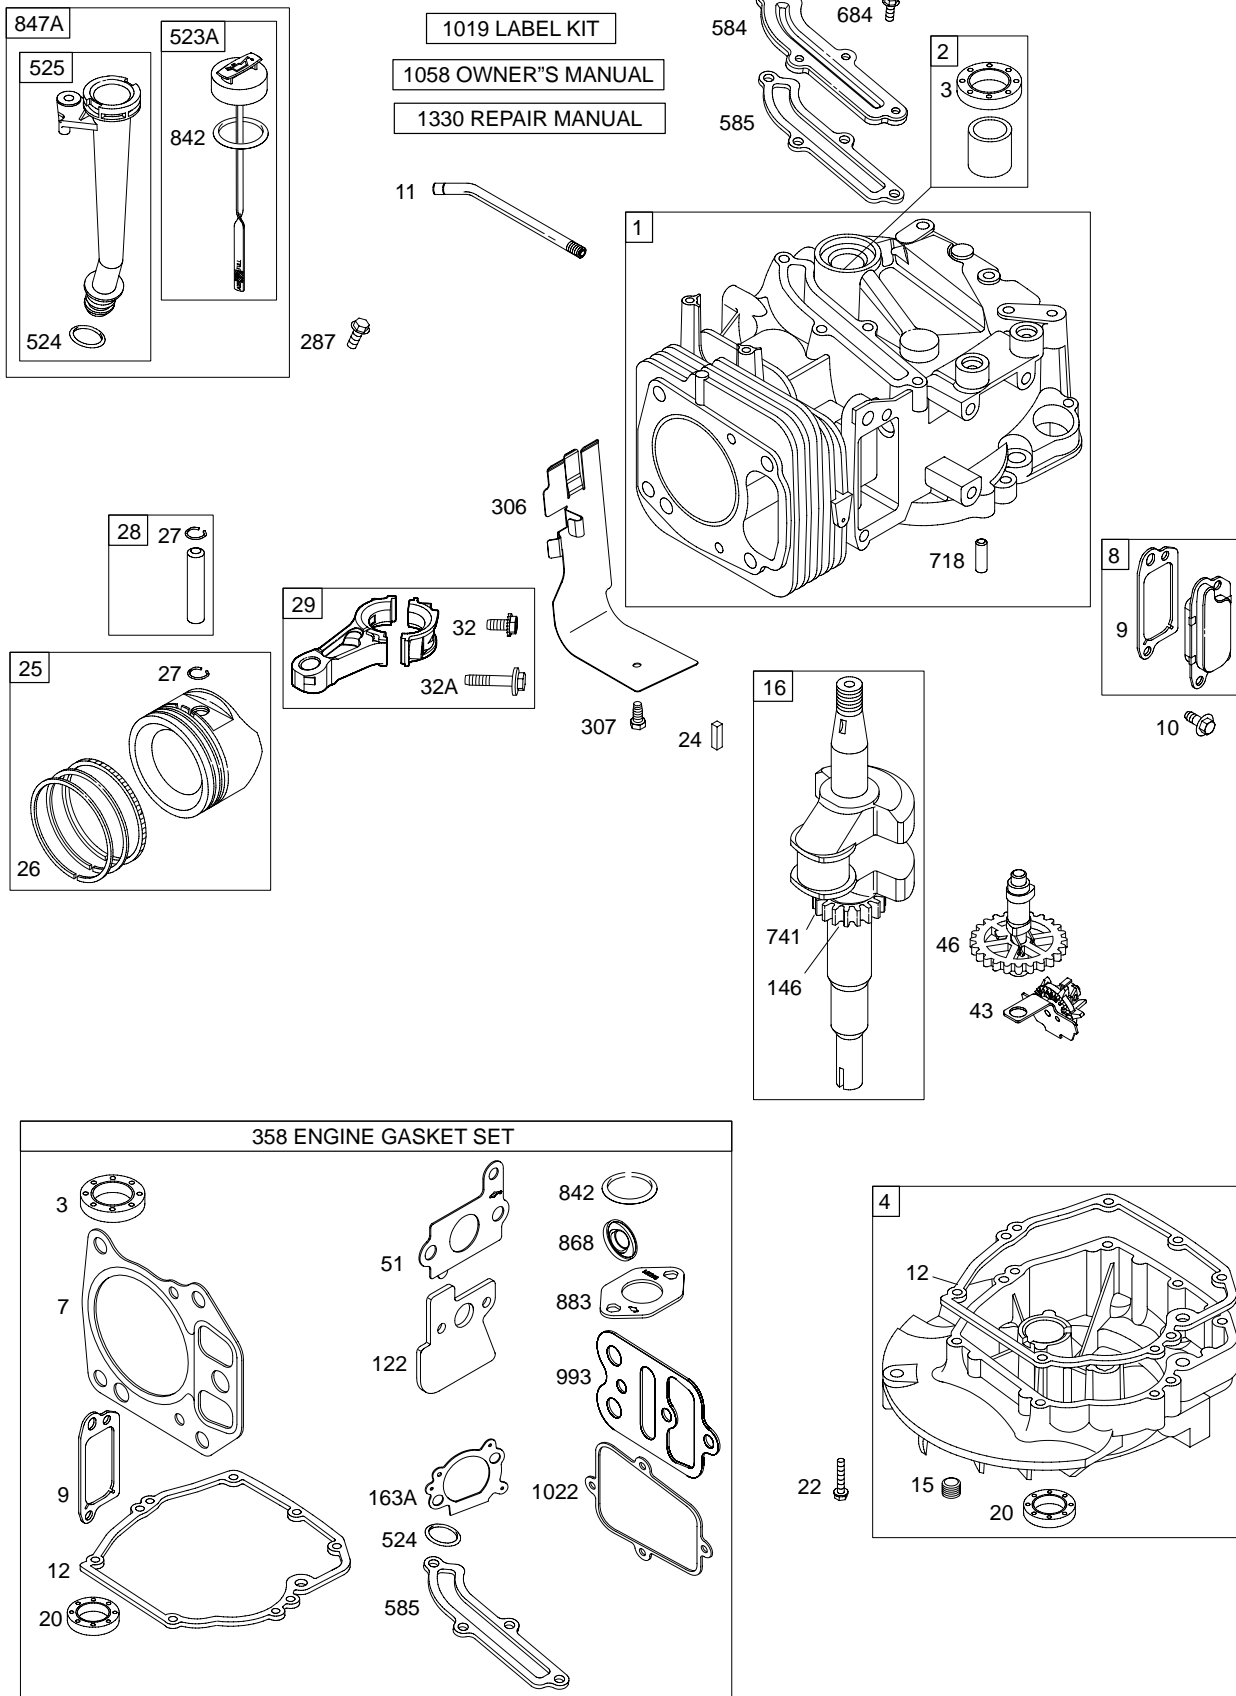

11C600

Illustrations cover a range of engines. Parts shown without corresponding text may not be used on your specific engine.
5051-2 Assemblies include all parts shown in frames. 10/07/2004